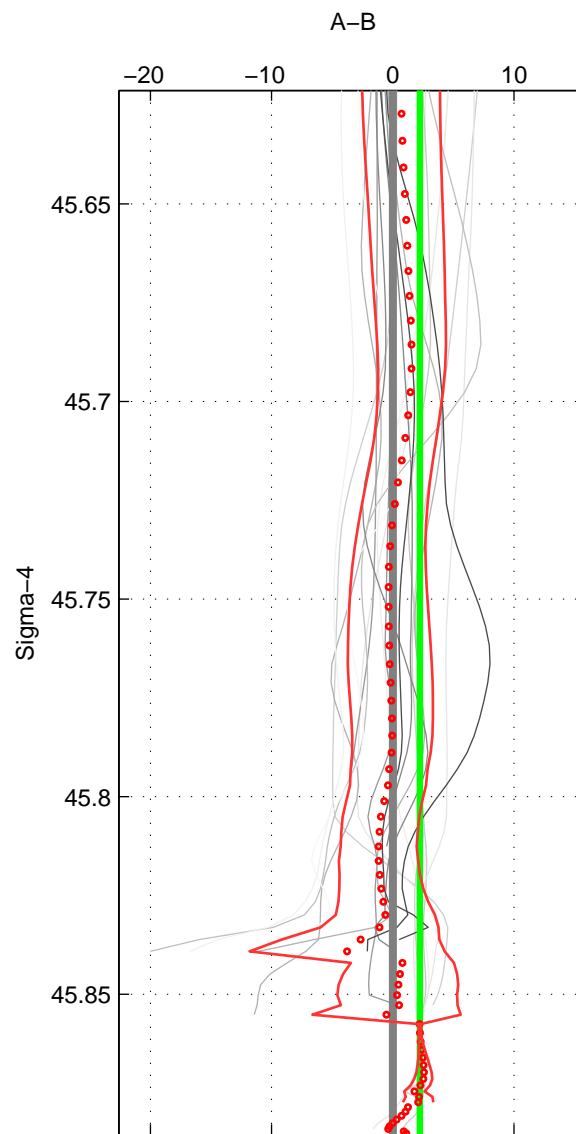

Cruise A (red). Date: Aug 1995 Cruisename: 351-316N19950715

Cruise B (blue). Date: Sep 1995 Cruisename: 352-316N19950829

*** "Favourite" values are means of spaces 1 2.

	Offset	O.StDev	Ratio	R.Stdev	Rating
SIGMA:	2.233	0.164	1.001	0.000	5
THETA:	2.405	0.258	1.001	0.000	5
DEPTH:	2.279	0.597	1.001	0.000	4
FAV.:	2.319	0.211	1.001	0.000	5

Profiles of A: 12
 Profiles of B: 7
 Diff profs : 17
 WMoffset (A-B): 2.2333
 WMoffset stdev: 0.16392
 WMratio (A/B): 1.001
 WMratio stdev: 7.1028e-05

Quality (1-5): 5

Profiles of A: 12
 Profiles of B: 7
 Diff profs : 17
 WMoffset (A-B): 2.405
 WMoffset stdev: 0.25803
 WMratio (A/B): 1.001
 WMratio stdev: 0.00011186

Quality (1-5): 5

Profiles of A: 12
 Profiles of B: 7
 Diff profs : 17
 WMoffset (A-B): 2.2786
 WMoffset stdev: 0.59735
 WMratio (A/B): 1.001
 WMratio stdev: 0.0002585

Quality (1-5): 4