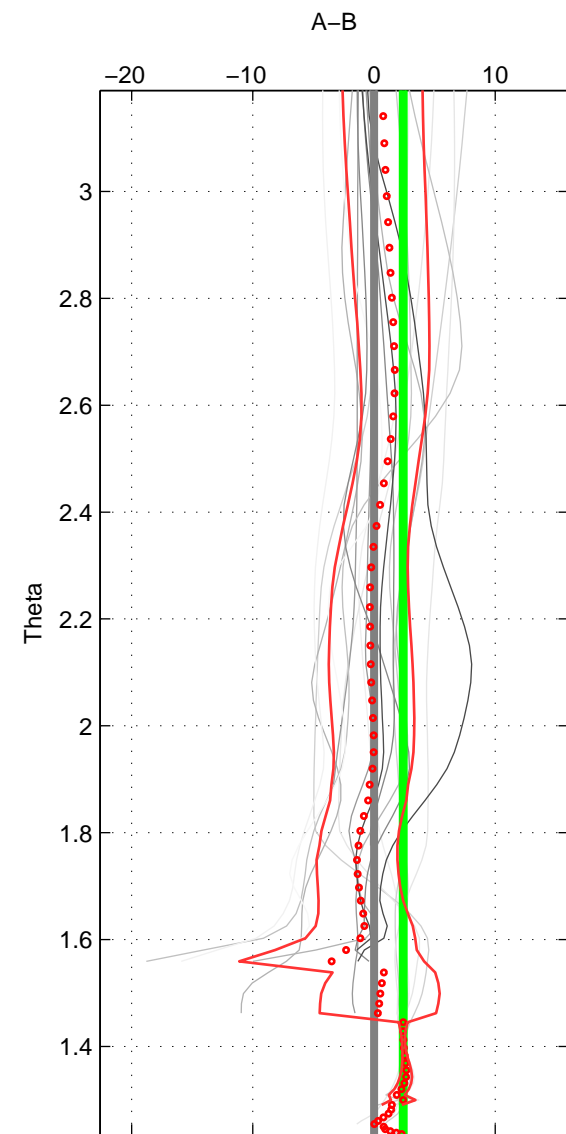

Cruise A (red). Date: Aug 1995 Cruisename: 351-316N19950715

Cruise B (blue). Date: Sep 1995 Cruisename: 352-316N19950829

*** "Favourite" values are means of spaces 1 2.

	Offset	O.StDev	Ratio	R.Stdev	Rating
SIGMA:	2.233	0.164	1.001	0.000	5
THETA:	2.405	0.258	1.001	0.000	5
DEPTH:	2.279	0.597	1.001	0.000	4
FAV.:	2.319	0.211	1.001	0.000	5

Profiles of A: 12
 Profiles of B: 7
 Diff profs : 17
 WMoffset (A-B): 2.2333
 WMoffset stdev: 0.16392
 WMratio (A/B): 1.001
 WMratio stdev: 7.1028e-05

Quality (1-5): 5

Profiles of A: 12
 Profiles of B: 7
 Diff profs : 17
 WMoffset (A-B): 2.405
 WMoffset stdev: 0.25803
 WMratio (A/B): 1.001
 WMratio stdev: 0.00011186

Quality (1-5): 5

Profiles of A: 12
 Profiles of B: 7
 Diff profs : 17
 WMoffset (A-B): 2.2786
 WMoffset stdev: 0.59735
 WMratio (A/B): 1.001
 WMratio stdev: 0.0002585

Quality (1-5): 4