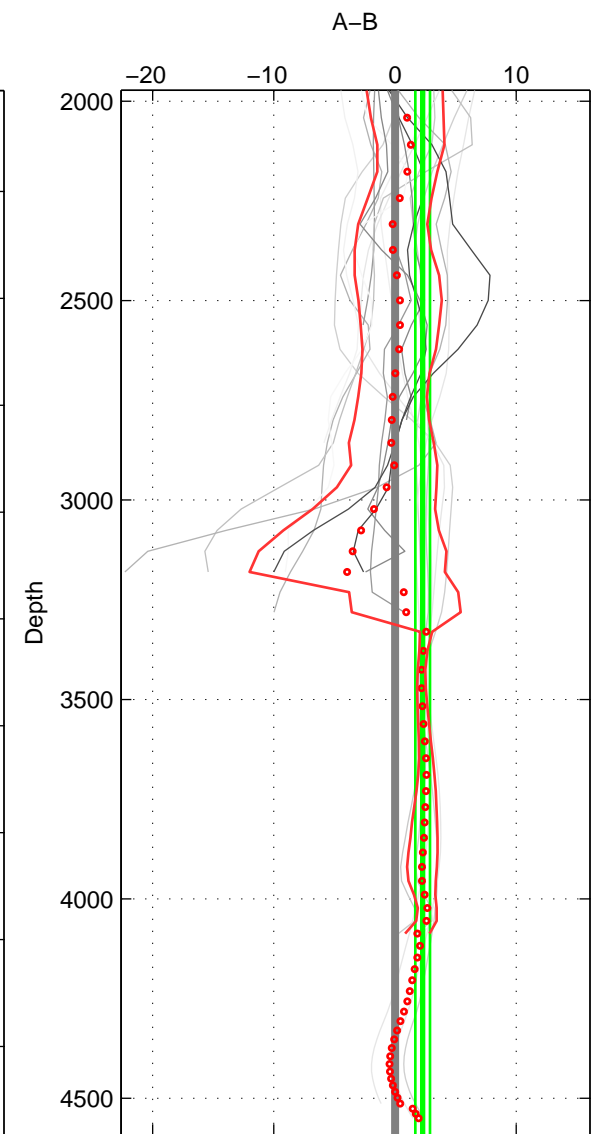

Cruise A (red). Date: Aug 1995 Cruisename: 351-316N19950715

Cruise B (blue). Date: Sep 1995 Cruisename: 352-316N19950829

*** "Favourite" values are means of spaces 1 2.

	Offset	O.StDev	Ratio	R.Stdev	Rating
SIGMA:	2.233	0.164	1.001	0.000	5
THETA:	2.405	0.258	1.001	0.000	5
DEPTH:	2.279	0.597	1.001	0.000	4
FAV.:	2.319	0.211	1.001	0.000	5

Profiles of A: 12
 Profiles of B: 7
 Diff profs : 17
 WMoffset (A-B): 2.2333
 WMoffset stdev: 0.16392
 WMratio (A/B): 1.001
 WMratio stdev: 7.1028e-05

Quality (1-5): 5

Profiles of A: 12
 Profiles of B: 7
 Diff profs : 17
 WMoffset (A-B): 2.405
 WMoffset stdev: 0.25803
 WMratio (A/B): 1.001
 WMratio stdev: 0.00011186

Quality (1-5): 5

Profiles of A: 12
 Profiles of B: 7
 Diff profs : 17
 WMoffset (A-B): 2.2786
 WMoffset stdev: 0.59735
 WMratio (A/B): 1.001
 WMratio stdev: 0.0002585

Quality (1-5): 4