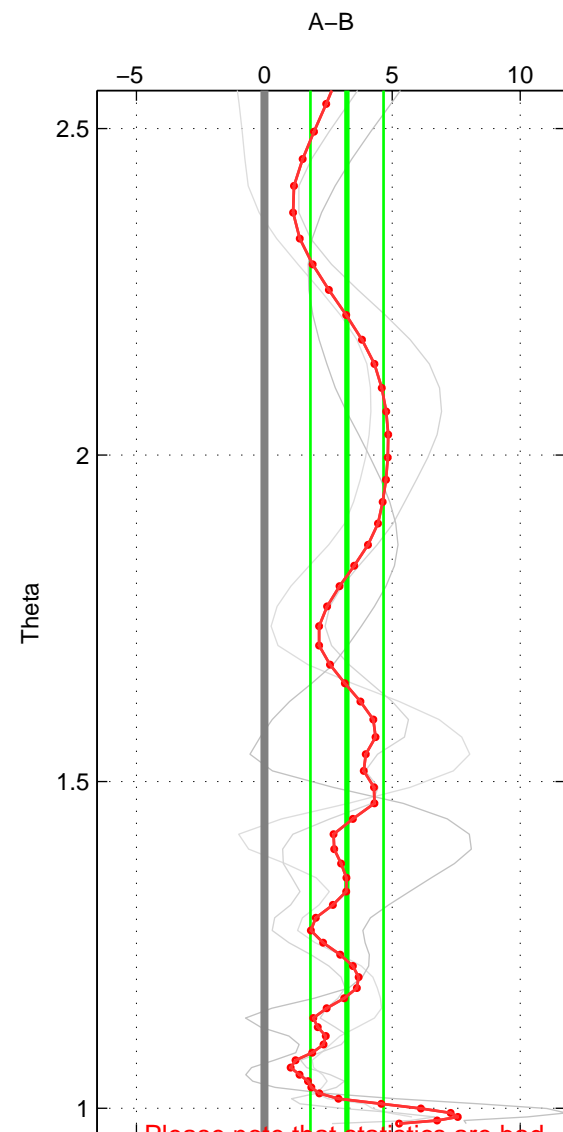

Cruise A (red). Date: Aug 1993. Cruisename: 498-32

Cruise B (blue). Date: Dec 2005. Cruisename: 607-48

*** "Favourite" values are means of spaces 1 2 3.

	Offset	O.StDev	Ratio	R.Stdev	Rating
SIGMA:	2.784	1.437	1.001	0.001	2
THETA:	3.228	1.430	1.001	0.001	2
DEPTH:	2.536	1.552	1.001	0.001	2
FAV. :	2.849	1.473	1.001	0.001	2

Please note that statistics are bad.
 Profiles of A: 2
 Profiles of B: 2
 Diff profs : 3
 WMoffset (A-B): 2.7836
 WMoffset stdev: 1.4372
 WMratio (A/B): 1.0012
 WMratio stdev: 0.00061598

Quality (1-5): 2

Please note that statistics are bad.
 Profiles of A: 2
 Profiles of B: 2
 Diff profs : 3
 WMoffset (A-B): 3.2279
 WMoffset stdev: 1.4303
 WMratio (A/B): 1.0014
 WMratio stdev: 0.00061833

Quality (1-5): 2

Please note that statistics are bad.
 Profiles of A: 2
 Profiles of B: 2
 Diff profs : 3
 WMoffset (A-B): 2.5356
 WMoffset stdev: 1.5519
 WMratio (A/B): 1.0011
 WMratio stdev: 0.00067169

Quality (1-5): 2