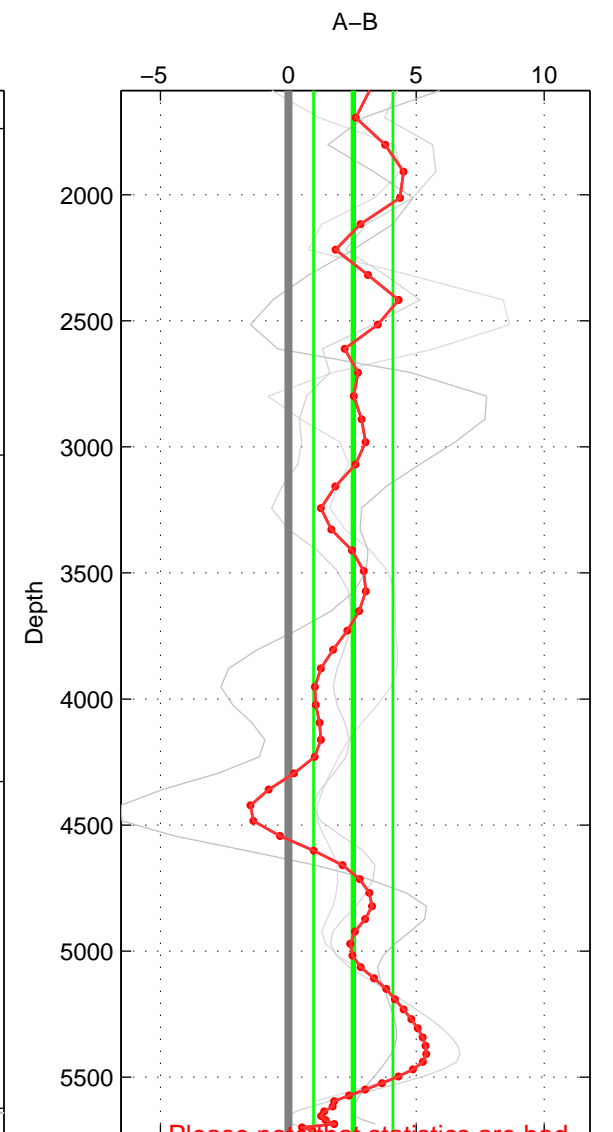

Cruise A (red). Date: Aug 1993. Cruisename: 498-32

Cruise B (blue). Date: Dec 2005. Cruisename: 607-48

*** "Favourite" values are means of spaces 1 2 3.

	Offset	O.StDev	Ratio	R.Stdev	Rating
SIGMA:	2.784	1.437	1.001	0.001	2
THETA:	3.228	1.430	1.001	0.001	2
DEPTH:	2.536	1.552	1.001	0.001	2
FAV. :	2.849	1.473	1.001	0.001	2

Please note that statistics are bad.
 Profiles of A: 2
 Profiles of B: 2
 Diff profs : 3
 WMoffset (A-B): 2.7836
 WMoffset stdev: 1.4372
 WMratio (A/B): 1.0012
 WMratio stdev: 0.00061598

Quality (1-5): 2

Please note that statistics are bad.
 Profiles of A: 2
 Profiles of B: 2
 Diff profs : 3
 WMoffset (A-B): 3.2279
 WMoffset stdev: 1.4303
 WMratio (A/B): 1.0014
 WMratio stdev: 0.00061833

Quality (1-5): 2

Please note that statistics are bad.
 Profiles of A: 2
 Profiles of B: 2
 Diff profs : 3
 WMoffset (A-B): 2.5356
 WMoffset stdev: 1.5519
 WMratio (A/B): 1.0011
 WMratio stdev: 0.00067169

Quality (1-5): 2