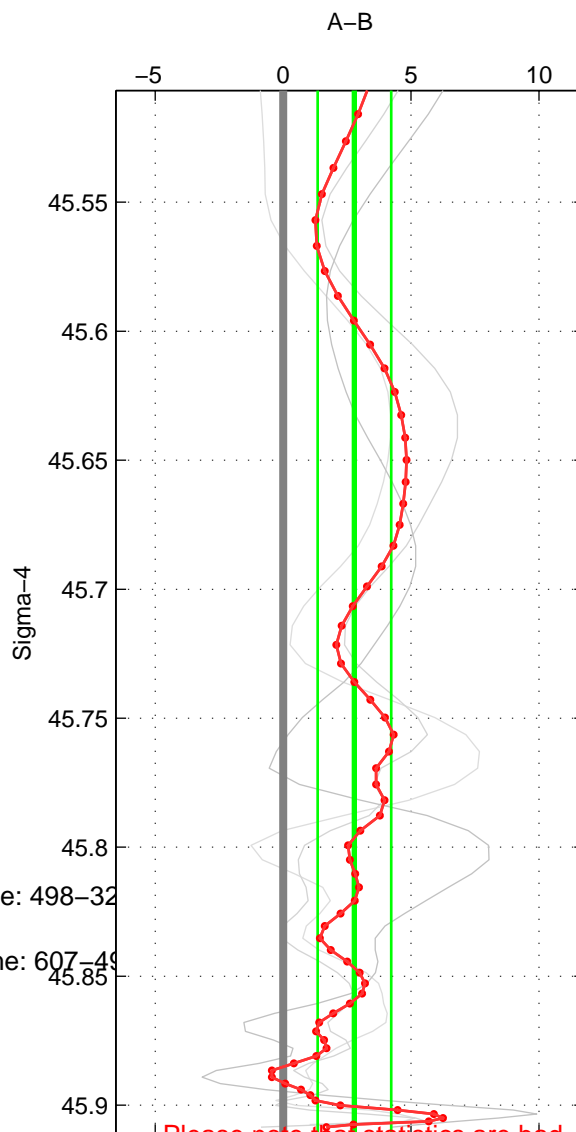

Cruise A (red). Date: Aug 1993. Cruisename: 498-32

Cruise B (blue). Date: Dec 2005. Cruisename: 607-48

*** "Favourite" values are means of spaces 1 2 3.

	Offset	O.StDev	Ratio	R.Stdev	Rating
SIGMA:	2.784	1.437	1.001	0.001	2
THETA:	3.228	1.430	1.001	0.001	2
DEPTH:	2.536	1.552	1.001	0.001	2
FAV. :	2.849	1.473	1.001	0.001	2

Please note that statistics are bad.
 Profiles of A: 2
 Profiles of B: 2
 Diff profs : 3
 WMoffset (A-B): 2.7836
 WMoffset stdev: 1.4372
 WMratio (A/B): 1.0012
 WMratio stdev: 0.00061598

Quality (1-5): 2

Please note that statistics are bad.
 Profiles of A: 2
 Profiles of B: 2
 Diff profs : 3
 WMoffset (A-B): 3.2279
 WMoffset stdev: 1.4303
 WMratio (A/B): 1.0014
 WMratio stdev: 0.00061833

Quality (1-5): 2

Please note that statistics are bad.
 Profiles of A: 2
 Profiles of B: 2
 Diff profs : 3
 WMoffset (A-B): 2.5356
 WMoffset stdev: 1.5519
 WMratio (A/B): 1.0011
 WMratio stdev: 0.00067169

Quality (1-5): 2