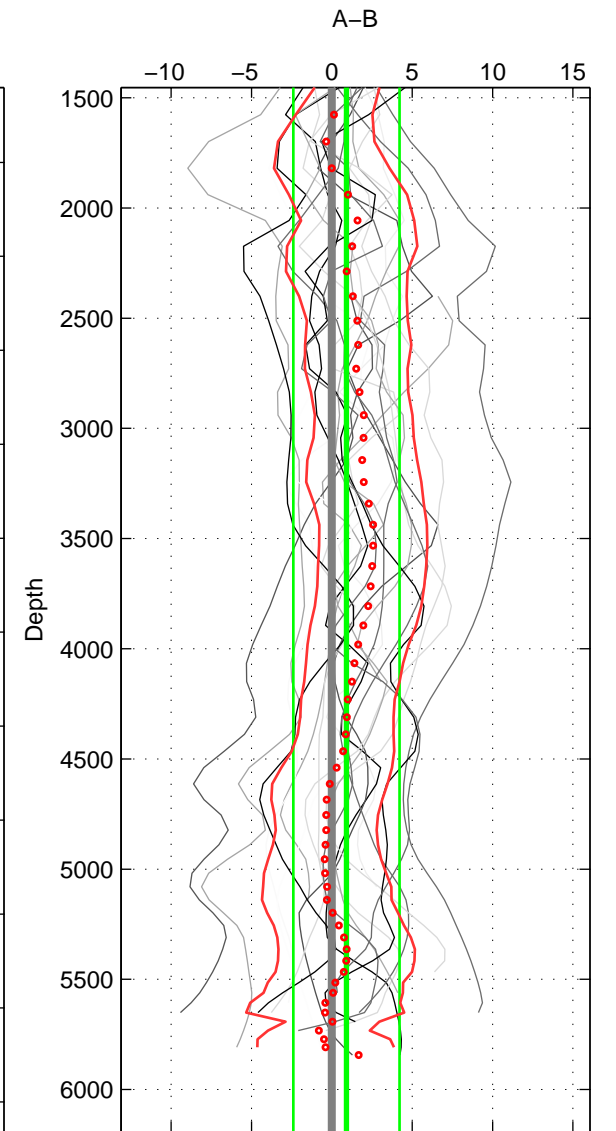

Cruise A (red). Date: Aug 2007 Cruisename: 611-491

Cruise B (blue). Date: Oct 2007 Cruisename: 613-491

\*\*\* "Favourite" values are means of spaces 1 2 3.

	Offset	O.StDev	Ratio	R.Stdev	Rating
SIGMA:	0.630	2.981	1.000	0.001	5
THETA:	0.609	3.094	1.000	0.001	5
DEPTH:	0.911	3.302	1.000	0.001	5
FAV.:	0.717	3.126	1.000	0.001	5

Profiles of A: 7  
 Profiles of B: 14  
 Diff profs : 19  
 WMoffset (A-B): 0.63002  
 WMoffset stdev: 2.9809  
 WMratio (A/B): 1.0003  
 WMratio stdev: 0.0012628

Quality (1-5): 5

Profiles of A: 7  
 Profiles of B: 14  
 Diff profs : 19  
 WMoffset (A-B): 0.60924  
 WMoffset stdev: 3.0943  
 WMratio (A/B): 1.0003  
 WMratio stdev: 0.001313

Quality (1-5): 5

Profiles of A: 7  
 Profiles of B: 14  
 Diff profs : 19  
 WMoffset (A-B): 0.91117  
 WMoffset stdev: 3.3024  
 WMratio (A/B): 1.0004  
 WMratio stdev: 0.0014099

Quality (1-5): 5