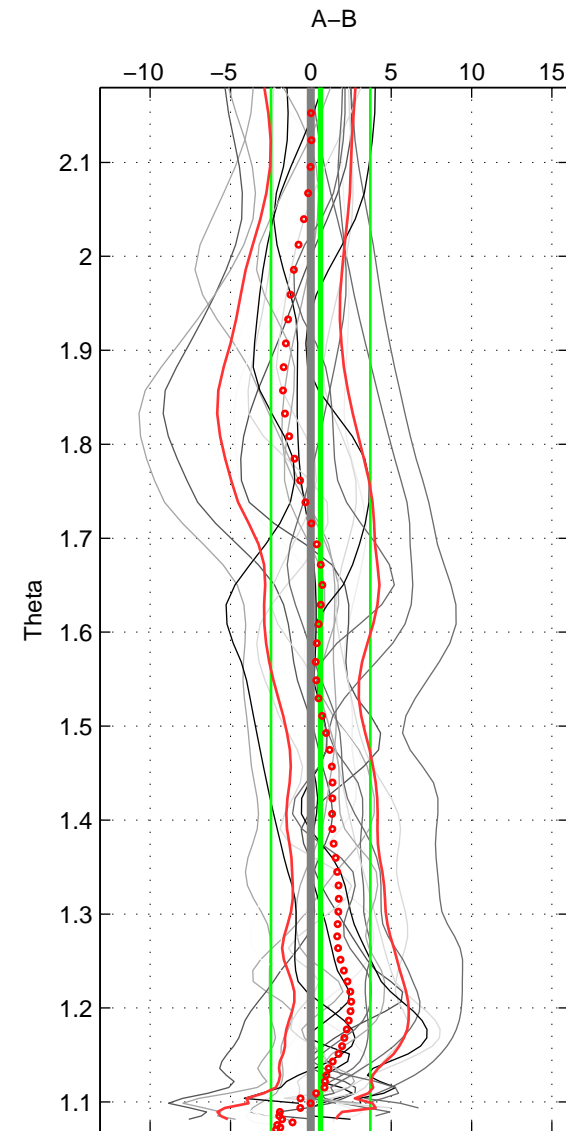

Cruise A (red). Date: Aug 2007 Cruisename: 611-491

Cruise B (blue). Date: Oct 2007 Cruisename: 613-491

\*\*\* "Favourite" values are means of spaces 1 2 3.

	Offset	O.StDev	Ratio	R.Stdev	Rating
SIGMA:	0.630	2.981	1.000	0.001	5
THETA:	0.609	3.094	1.000	0.001	5
DEPTH:	0.911	3.302	1.000	0.001	5
FAV.:	0.717	3.126	1.000	0.001	5

Profiles of A: 7  
 Profiles of B: 14  
 Diff profs : 19  
 WMoffset (A-B): 0.63002  
 WMoffset stdev: 2.9809  
 WMratio (A/B): 1.0003  
 WMratio stdev: 0.0012628

Quality (1-5): 5

Profiles of A: 7  
 Profiles of B: 14  
 Diff profs : 19  
 WMoffset (A-B): 0.60924  
 WMoffset stdev: 3.0943  
 WMratio (A/B): 1.0003  
 WMratio stdev: 0.001313

Quality (1-5): 5

Profiles of A: 7  
 Profiles of B: 14  
 Diff profs : 19  
 WMoffset (A-B): 0.91117  
 WMoffset stdev: 3.3024  
 WMratio (A/B): 1.0004  
 WMratio stdev: 0.0014099

Quality (1-5): 5