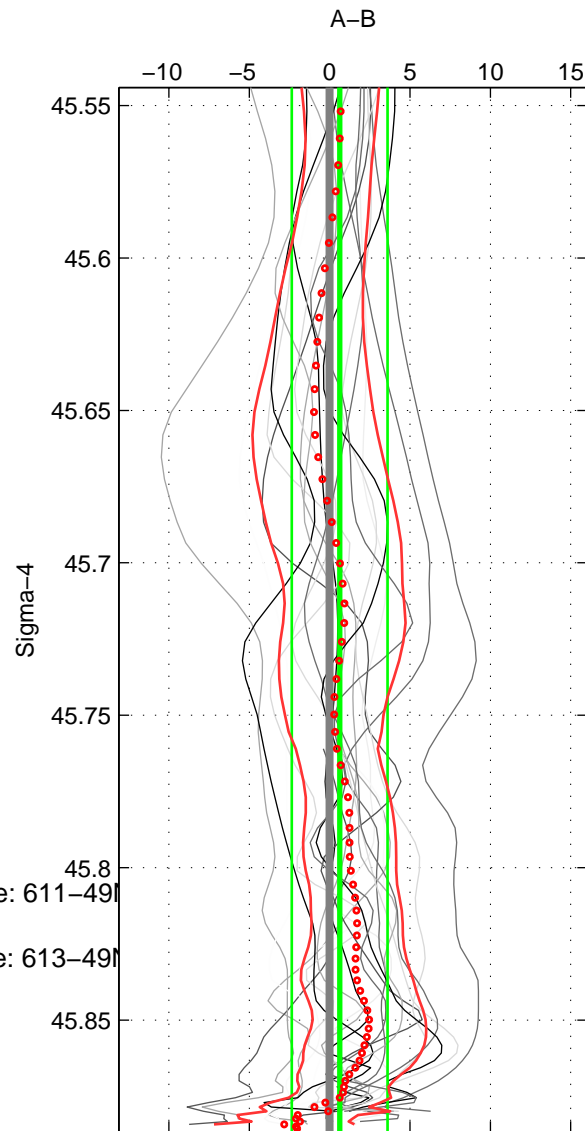

Cruise A (red). Date: Aug 2007 Cruisename: 611-491

Cruise B (blue). Date: Oct 2007 Cruisename: 613-491

\*\*\* "Favourite" values are means of spaces 1 2 3.

	Offset	O.StDev	Ratio	R.Stdev	Rating
SIGMA:	0.630	2.981	1.000	0.001	5
THETA:	0.609	3.094	1.000	0.001	5
DEPTH:	0.911	3.302	1.000	0.001	5
FAV.:	0.717	3.126	1.000	0.001	5

Profiles of A: 7  
 Profiles of B: 14  
 Diff profs : 19  
 WMoffset (A-B): 0.63002  
 WMoffset stdev: 2.9809  
 WMratio (A/B): 1.0003  
 WMratio stdev: 0.0012628

Quality (1-5): 5

Profiles of A: 7  
 Profiles of B: 14  
 Diff profs : 19  
 WMoffset (A-B): 0.60924  
 WMoffset stdev: 3.0943  
 WMratio (A/B): 1.0003  
 WMratio stdev: 0.001313

Quality (1-5): 5

Profiles of A: 7  
 Profiles of B: 14  
 Diff profs : 19  
 WMoffset (A-B): 0.91117  
 WMoffset stdev: 3.3024  
 WMratio (A/B): 1.0004  
 WMratio stdev: 0.0014099

Quality (1-5): 5