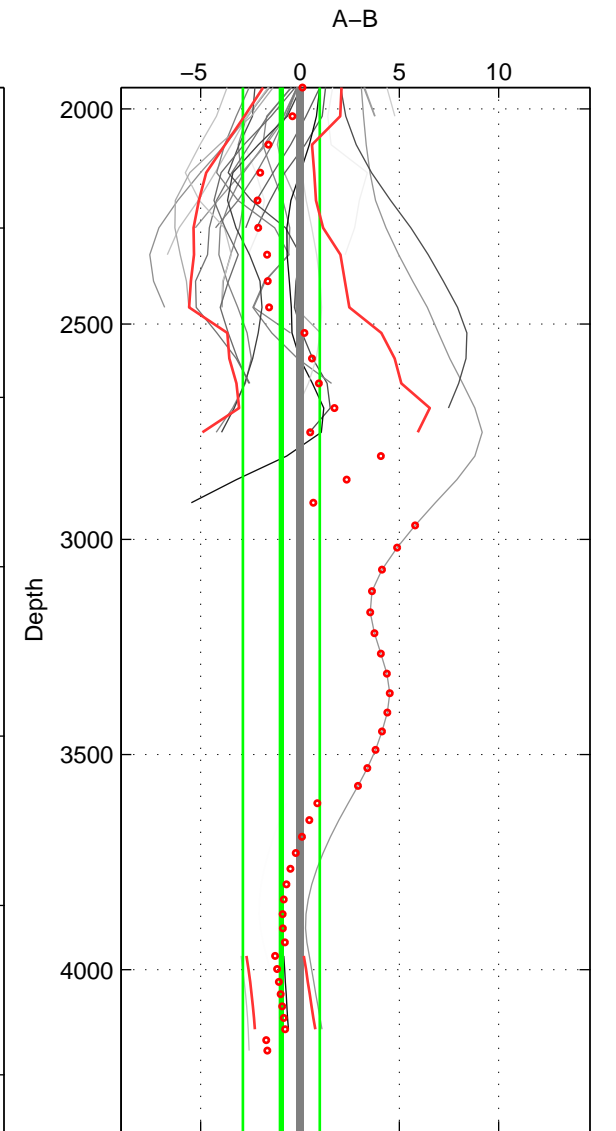

Cruise A (red). Date: Jul 2001 Cruisename: 161-06MT20010717

Cruise B (blue). Date: Aug 1993 Cruisename: 251-33MW19930704.1

\*\*\* "Favourite" values are means of spaces 1 2.

	Offset	O.StDev	Ratio	R.Stdev	Rating
SIGMA:	-0.894	0.725	1.000	0.000	5
THETA:	-1.471	0.309	0.999	0.000	5
DEPTH:	-0.943	1.937	1.000	0.001	4
FAV.:	-1.182	0.517	0.999	0.000	5

Profiles of A: 10  
 Profiles of B: 6  
 Diff profs : 27  
 WMoffset (A-B): -0.89352  
 WMoffset stdev: 0.72457  
 WMratio (A/B): 0.99959  
 WMratio stdev: 0.00033633

Quality (1-5): 5

Profiles of A: 10  
 Profiles of B: 6  
 Diff profs : 28  
 WMoffset (A-B): -1.4715  
 WMoffset stdev: 0.3092  
 WMratio (A/B): 0.99933  
 WMratio stdev: 0.00014019

Quality (1-5): 5

Profiles of A: 10  
 Profiles of B: 6  
 Diff profs : 28  
 WMoffset (A-B): -0.94308  
 WMoffset stdev: 1.9366  
 WMratio (A/B): 0.99957  
 WMratio stdev: 0.0008821

Quality (1-5): 4