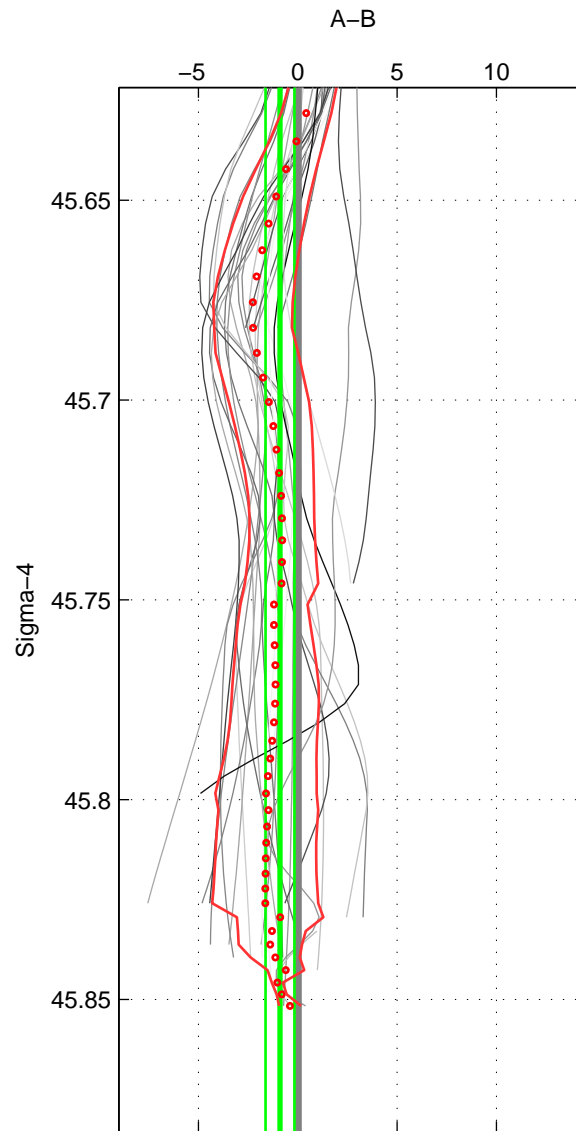

Cruise A (red). Date: Jul 2001 Cruisename: 161-06MT20010717

Cruise B (blue). Date: Aug 1993 Cruisename: 251-33MW19930704.1

\*\*\* "Favourite" values are means of spaces 1 2.

	Offset	O.StDev	Ratio	R.Stdev	Rating
SIGMA:	-0.894	0.725	1.000	0.000	5
THETA:	-1.471	0.309	0.999	0.000	5
DEPTH:	-0.943	1.937	1.000	0.001	4
FAV.:	-1.182	0.517	0.999	0.000	5

Profiles of A: 10  
 Profiles of B: 6  
 Diff profs : 27  
 WMoffset (A-B): -0.89352  
 WMoffset stdev: 0.72457  
 WMratio (A/B): 0.99959  
 WMratio stdev: 0.00033633

Quality (1-5): 5

Profiles of A: 10  
 Profiles of B: 6  
 Diff profs : 28  
 WMoffset (A-B): -1.4715  
 WMoffset stdev: 0.3092  
 WMratio (A/B): 0.99933  
 WMratio stdev: 0.00014019

Quality (1-5): 5

Profiles of A: 10  
 Profiles of B: 6  
 Diff profs : 28  
 WMoffset (A-B): -0.94308  
 WMoffset stdev: 1.9366  
 WMratio (A/B): 0.99957  
 WMratio stdev: 0.0008821

Quality (1-5): 4