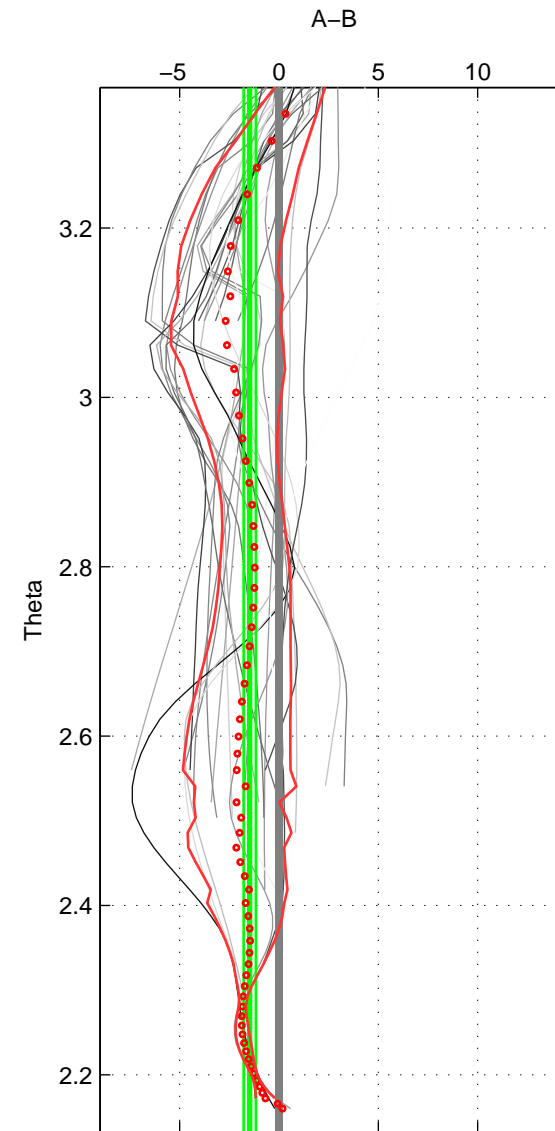

Cruise A (red). Date: Jul 2001 Cruisename: 161-06MT20010717

Cruise B (blue). Date: Aug 1993 Cruisename: 251-33MW19930704.1

\*\*\* "Favourite" values are means of spaces 1 2.

	Offset	O.StDev	Ratio	R.Stdev	Rating
SIGMA:	-0.894	0.725	1.000	0.000	5
THETA:	-1.471	0.309	0.999	0.000	5
DEPTH:	-0.943	1.937	1.000	0.001	4
FAV.:	-1.182	0.517	0.999	0.000	5

Profiles of A: 10  
 Profiles of B: 6  
 Diff profs : 27  
 WMoffset (A-B): -0.89352  
 WMoffset stdev: 0.72457  
 WMratio (A/B): 0.99959  
 WMratio stdev: 0.00033633

Quality (1-5): 5

Profiles of A: 10  
 Profiles of B: 6  
 Diff profs : 28  
 WMoffset (A-B): -1.4715  
 WMoffset stdev: 0.3092  
 WMratio (A/B): 0.99933  
 WMratio stdev: 0.00014019

Quality (1-5): 5

Profiles of A: 10  
 Profiles of B: 6  
 Diff profs : 28  
 WMoffset (A-B): -0.94308  
 WMoffset stdev: 1.9366  
 WMratio (A/B): 0.99957  
 WMratio stdev: 0.0008821

Quality (1-5): 4