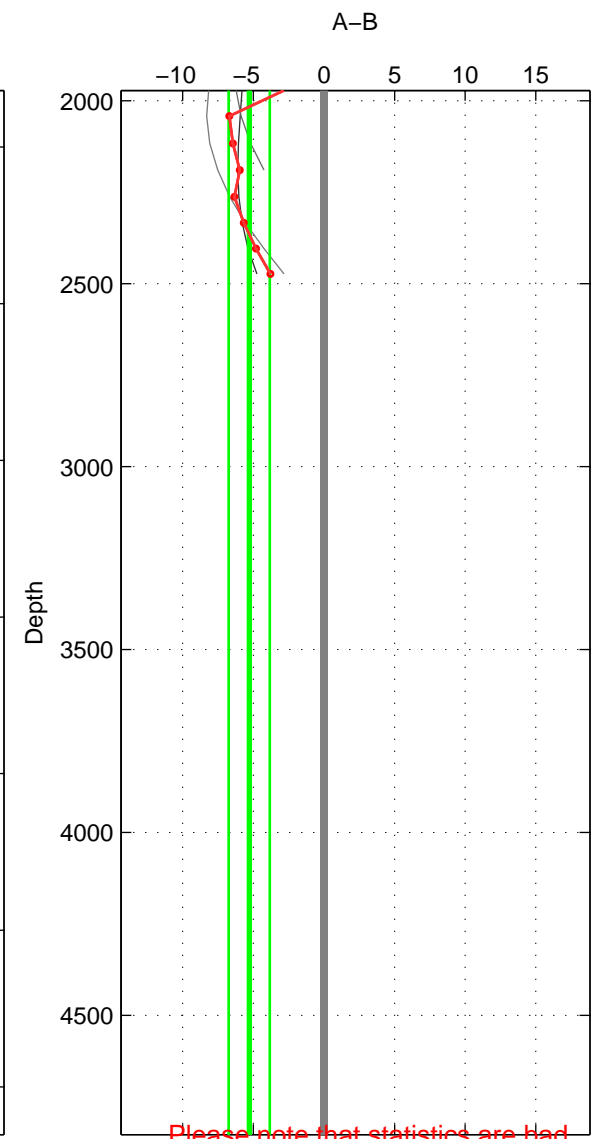

Cruise A (red). Date: Jul 1992 Cruisename: 7-06MT19920701

Cruise B (blue). Date: Jul 2003 Cruisename: 253-33RO20030604

*** "Favourite" values are those of space 2.

	Offset	O.StDev	Ratio	R.Stdev	Rating
SIGMA:	-7.992	2.409	0.996	0.001	3
THETA:	1.025	5.129	1.000	0.002	4
DEPTH:	-5.288	1.458	0.998	0.001	3
FAV.:	1.025	5.129	1.000	0.002	4

Please note that statistics are bad.

Profiles of A: 3
 Profiles of B: 7
 Diff profs : 11
 WMoffset (A-B): -7.9918
 WMoffset stdev: 2.4094
 WMratio (A/B): 0.99631
 WMratio stdev: 0.0011063

Quality (1-5): 3

Profiles of A: 6
 Profiles of B: 7
 Diff profs : 23
 WMoffset (A-B): 1.0252
 WMoffset stdev: 5.1292
 WMratio (A/B): 1.0005
 WMratio stdev: 0.0023771

Quality (1-5): 4

Please note that statistics are bad.

Profiles of A: 3
 Profiles of B: 7
 Diff profs : 11
 WMoffset (A-B): -5.2876
 WMoffset stdev: 1.4584
 WMratio (A/B): 0.99755
 WMratio stdev: 0.00067643

Quality (1-5): 3