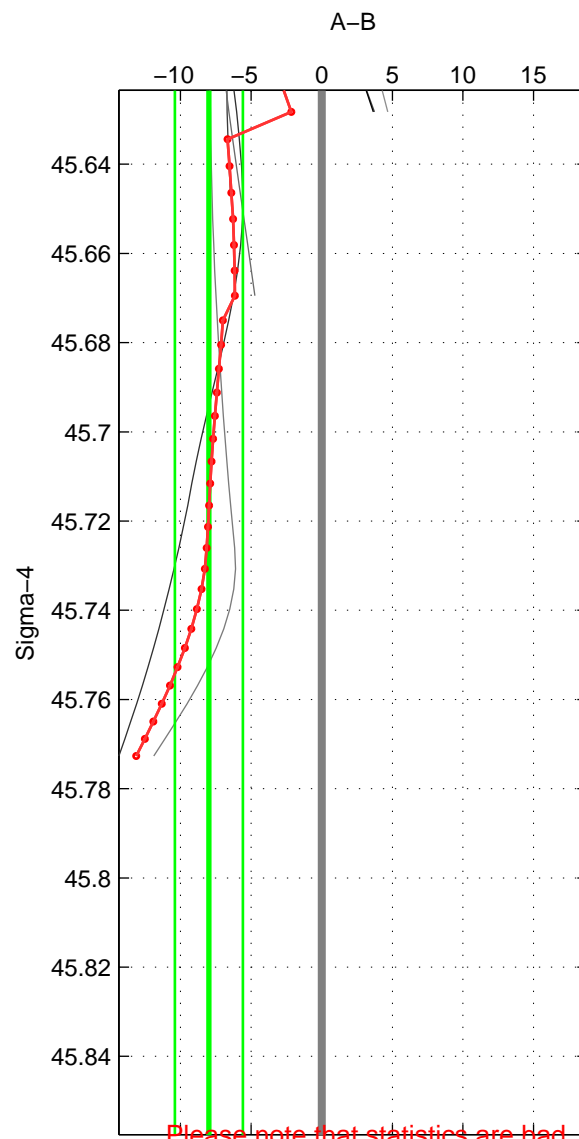

Cruise A (red). Date: Jul 1992 Cruisename: 7-06MT19920701

Cruise B (blue). Date: Jul 2003 Cruisename: 253-33RO20030604

*** "Favourite" values are those of space 2.

	Offset	O.StDev	Ratio	R.Stdev	Rating
SIGMA:	-7.992	2.409	0.996	0.001	3
THETA:	1.025	5.129	1.000	0.002	4
DEPTH:	-5.288	1.458	0.998	0.001	3
FAV.:	1.025	5.129	1.000	0.002	4

Please note that statistics are bad.

Profiles of A: 3
 Profiles of B: 7
 Diff profs : 11
 WMoffset (A-B): -7.9918
 WMoffset stdev: 2.4094
 WMratio (A/B): 0.99631
 WMratio stdev: 0.0011063

Quality (1-5): 3

Profiles of A: 6
 Profiles of B: 7
 Diff profs : 23
 WMoffset (A-B): 1.0252
 WMoffset stdev: 5.1292
 WMratio (A/B): 1.0005
 WMratio stdev: 0.0023771

Quality (1-5): 4

Please note that statistics are bad.

Profiles of A: 3
 Profiles of B: 7
 Diff profs : 11
 WMoffset (A-B): -5.2876
 WMoffset stdev: 1.4584
 WMratio (A/B): 0.99755
 WMratio stdev: 0.00067643

Quality (1-5): 3