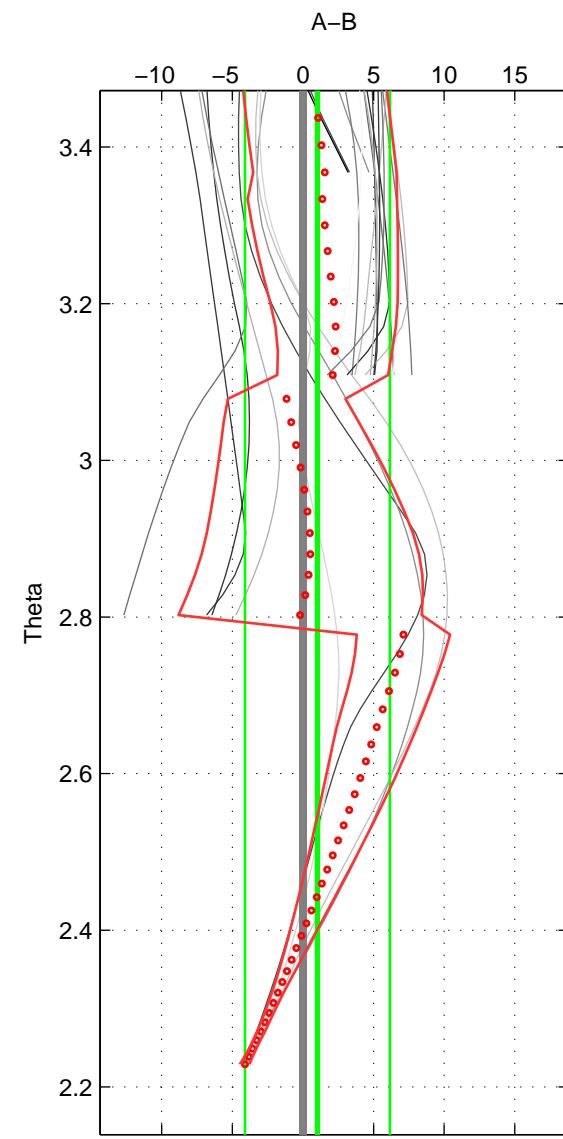

Cruise A (red). Date: Jul 1992 Cruisename: 7-06MT19920701

Cruise B (blue). Date: Jul 2003 Cruisename: 253-33RO20030604

*** "Favourite" values are those of space 2.

	Offset	O.StDev	Ratio	R.Stdev	Rating
SIGMA:	-7.992	2.409	0.996	0.001	3
THETA:	1.025	5.129	1.000	0.002	4
DEPTH:	-5.288	1.458	0.998	0.001	3
FAV.:	1.025	5.129	1.000	0.002	4

Please note that statistics are bad.

Profiles of A: 3
 Profiles of B: 7
 Diff profs : 11
 WMoffset (A-B): -7.9918
 WMoffset stdev: 2.4094
 WMratio (A/B): 0.99631
 WMratio stdev: 0.0011063

Quality (1-5): 3

Profiles of A: 6
 Profiles of B: 7
 Diff profs : 23
 WMoffset (A-B): 1.0252
 WMoffset stdev: 5.1292
 WMratio (A/B): 1.0005
 WMratio stdev: 0.0023771

Quality (1-5): 4

Please note that statistics are bad.

Profiles of A: 3
 Profiles of B: 7
 Diff profs : 11
 WMoffset (A-B): -5.2876
 WMoffset stdev: 1.4584
 WMratio (A/B): 0.99755
 WMratio stdev: 0.00067643

Quality (1-5): 3