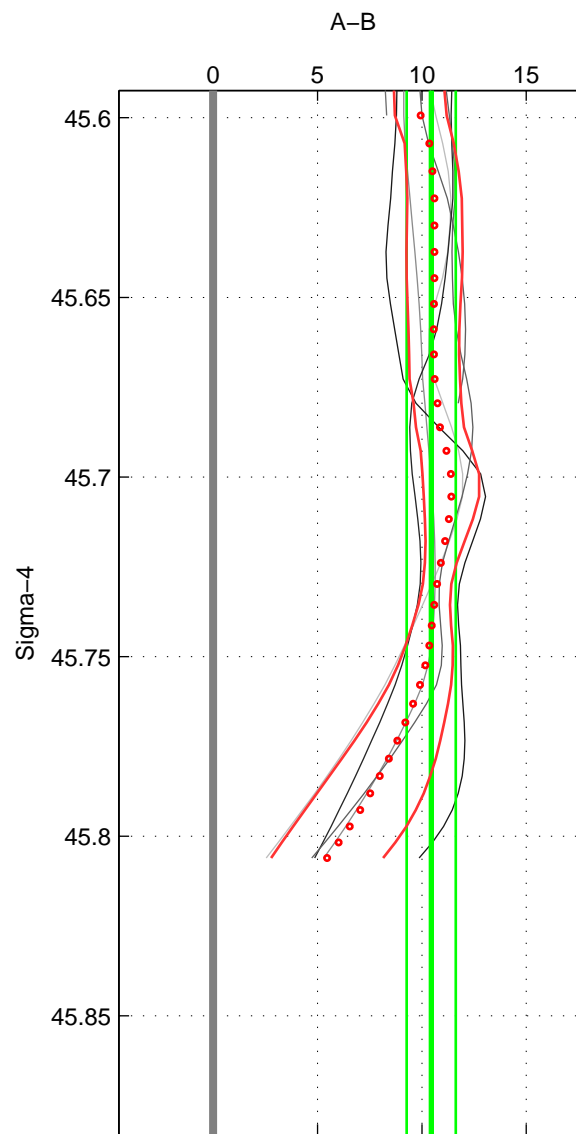

Cruise A (red). Date: Jul 2001 Cruisename: 161-06MT20010717

Cruise B (blue). Date: May 1989 Cruisename: 236-31AN19890420

*** "Favourite" values are means of spaces 1 2.

	Offset	O.StDev	Ratio	R.Stdev	Rating
SIGMA:	10.448	1.172	1.005	0.001	3
THETA:	9.022	1.998	1.004	0.001	3
DEPTH:	9.992	2.055	1.005	0.001	2
FAV.:	9.735	1.585	1.005	0.001	3

Profiles of A: 9
 Profiles of B: 2
 Diff profs : 7
 WMoffset (A-B): 10.4478
 WMoffset stdev: 1.1725
 WMratio (A/B): 1.0049
 WMratio stdev: 0.00054658

Quality (1-5): 3

Profiles of A: 9
 Profiles of B: 2
 Diff profs : 7
 WMoffset (A-B): 9.0224
 WMoffset stdev: 1.9978
 WMratio (A/B): 1.0042
 WMratio stdev: 0.00093226

Quality (1-5): 3

Profiles of A: 9
 Profiles of B: 2
 Diff profs : 6
 WMoffset (A-B): 9.9916
 WMoffset stdev: 2.0554
 WMratio (A/B): 1.0047
 WMratio stdev: 0.0009645

Quality (1-5): 2

Please note that statistics are bad.