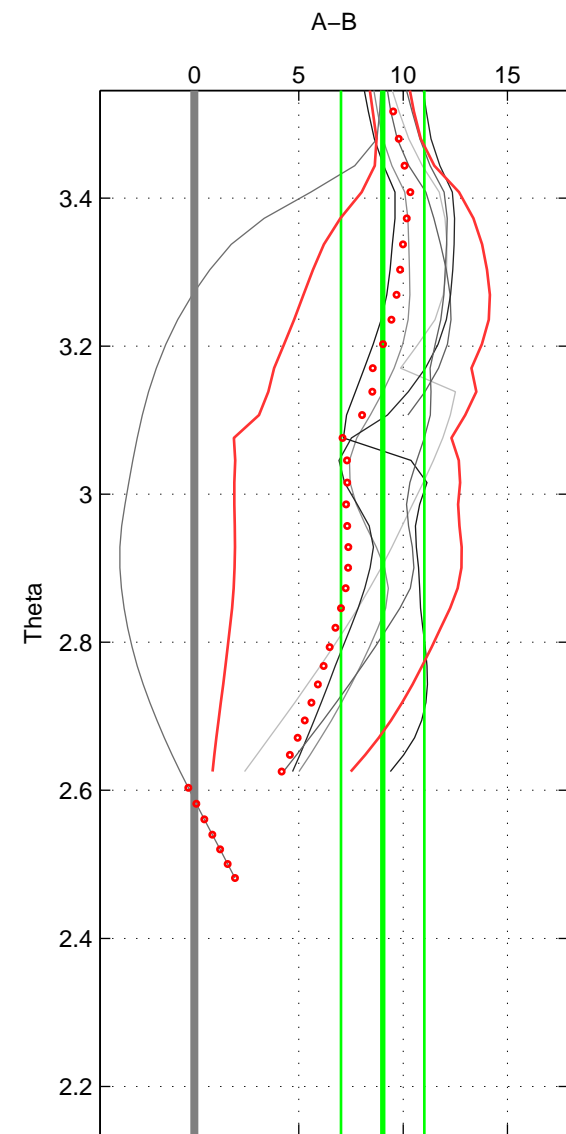

Cruise A (red). Date: Jul 2001 Cruisename: 161-06MT20010717

Cruise B (blue). Date: May 1989 Cruisename: 236-31AN19890420

*** "Favourite" values are means of spaces 1 2.

	Offset	O.StDev	Ratio	R.Stdev	Rating
SIGMA:	10.448	1.172	1.005	0.001	3
THETA:	9.022	1.998	1.004	0.001	3
DEPTH:	9.992	2.055	1.005	0.001	2
FAV.:	9.735	1.585	1.005	0.001	3

Profiles of A: 9
 Profiles of B: 2
 Diff profs : 7
 WMoffset (A-B): 10.4478
 WMoffset stdev: 1.1725
 WMratio (A/B): 1.0049
 WMratio stdev: 0.00054658

Quality (1-5): 3

Profiles of A: 9
 Profiles of B: 2
 Diff profs : 7
 WMoffset (A-B): 9.0224
 WMoffset stdev: 1.9978
 WMratio (A/B): 1.0042
 WMratio stdev: 0.00093226

Quality (1-5): 3

Profiles of A: 9
 Profiles of B: 2
 Diff profs : 6
 WMoffset (A-B): 9.9916
 WMoffset stdev: 2.0554
 WMratio (A/B): 1.0047
 WMratio stdev: 0.0009645

Quality (1-5): 2

Please note that statistics are bad.