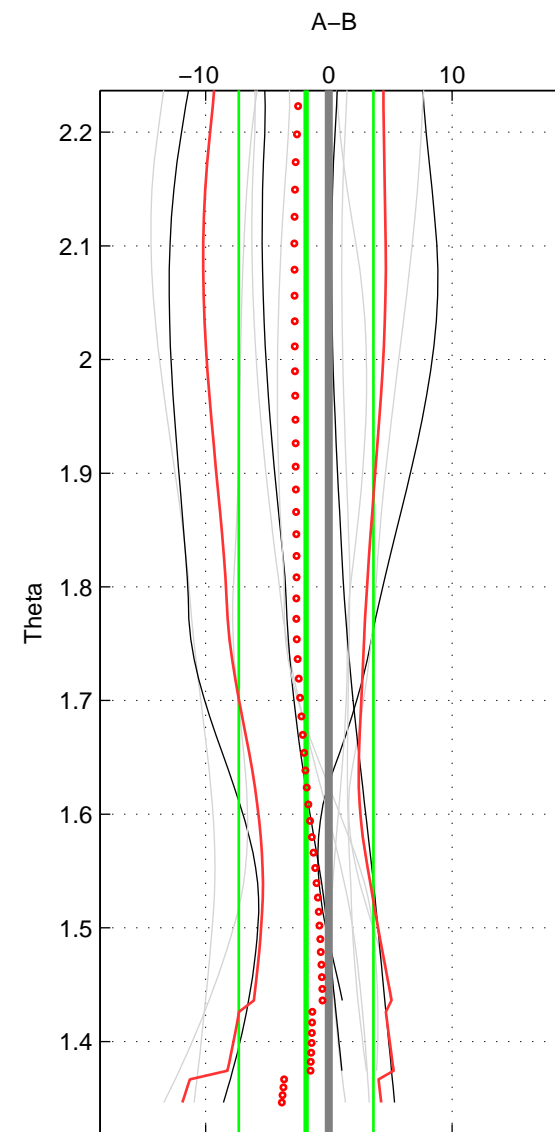

Cruise A (red). Date: Jun 1999 Cruisename: 568-49HO19990601

Cruise B (blue). Date: Jul 2001 Cruisename: 575-49HO20010710

\*\*\* "Favourite" values are means of spaces 1 2 3.

	Offset	O.StDev	Ratio	R.Stdev	Rating
SIGMA:	0.874	2.051	1.000	0.001	4
THETA:	-1.853	5.473	0.999	0.002	4
DEPTH:	3.392	3.004	1.001	0.001	4
FAV.:	0.804	3.509	1.000	0.001	4

Profiles of A: 4  
 Profiles of B: 5  
 Diff profs : 11  
 WMoffset (A-B): 0.87432  
 WMoffset stdev: 2.0509  
 WMratio (A/B): 1.0004  
 WMratio stdev: 0.00087027

Quality (1-5): 4

Profiles of A: 4  
 Profiles of B: 5  
 Diff profs : 11  
 WMoffset (A-B): -1.8533  
 WMoffset stdev: 5.473  
 WMratio (A/B): 0.99922  
 WMratio stdev: 0.0023147

Quality (1-5): 4

Profiles of A: 4  
 Profiles of B: 5  
 Diff profs : 11  
 WMoffset (A-B): 3.3919  
 WMoffset stdev: 3.004  
 WMratio (A/B): 1.0014  
 WMratio stdev: 0.0012794

Quality (1-5): 4