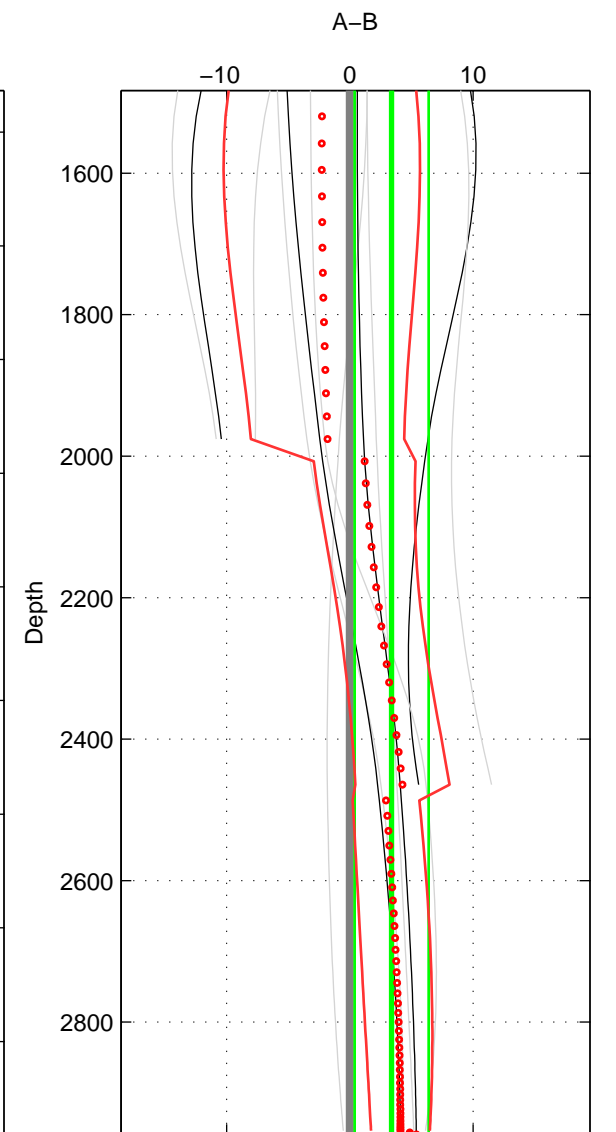

Cruise A (red). Date: Jun 1999 Cruisename: 568-49HO19990601

Cruise B (blue). Date: Jul 2001 Cruisename: 575-49HO20010710

\*\*\* "Favourite" values are means of spaces 1 2 3.

	Offset	O.StDev	Ratio	R.Stdev	Rating
SIGMA:	0.874	2.051	1.000	0.001	4
THETA:	-1.853	5.473	0.999	0.002	4
DEPTH:	3.392	3.004	1.001	0.001	4
FAV.:	0.804	3.509	1.000	0.001	4

Profiles of A: 4  
 Profiles of B: 5  
 Diff profs : 11  
 WMoffset (A-B): 0.87432  
 WMoffset stdev: 2.0509  
 WMratio (A/B): 1.0004  
 WMratio stdev: 0.00087027

Quality (1-5): 4

Profiles of A: 4  
 Profiles of B: 5  
 Diff profs : 11  
 WMoffset (A-B): -1.8533  
 WMoffset stdev: 5.473  
 WMratio (A/B): 0.99922  
 WMratio stdev: 0.0023147

Quality (1-5): 4

Profiles of A: 4  
 Profiles of B: 5  
 Diff profs : 11  
 WMoffset (A-B): 3.3919  
 WMoffset stdev: 3.004  
 WMratio (A/B): 1.0014  
 WMratio stdev: 0.0012794

Quality (1-5): 4