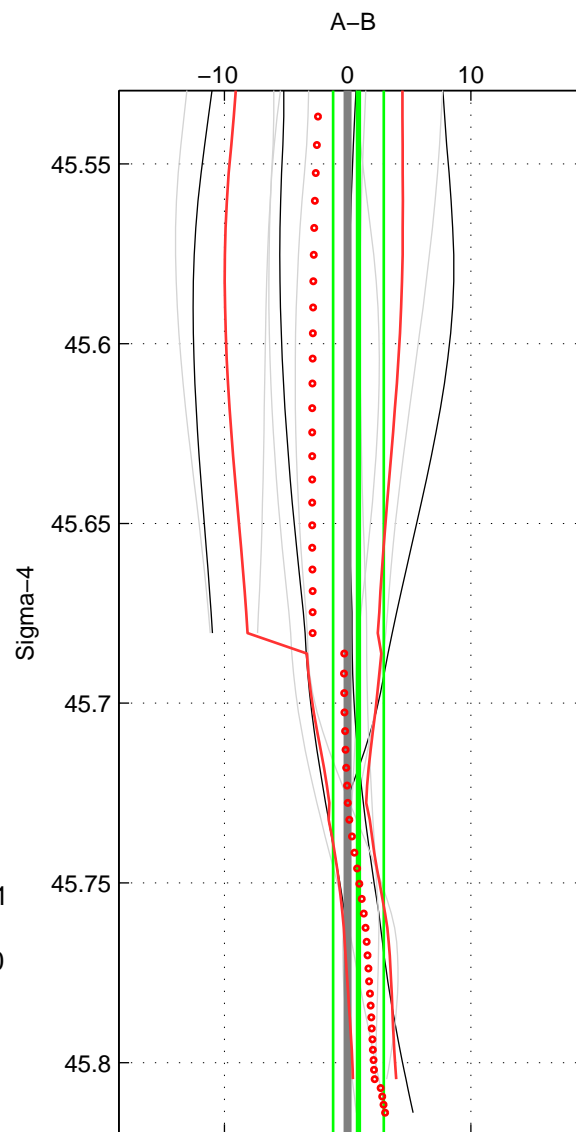

Cruise A (red). Date: Jun 1999 Cruisename: 568-49HO19990601

Cruise B (blue). Date: Jul 2001 Cruisename: 575-49HO20010710

\*\*\* "Favourite" values are means of spaces 1 2 3.

	Offset	O.StDev	Ratio	R.Stdev	Rating
SIGMA:	0.874	2.051	1.000	0.001	4
THETA:	-1.853	5.473	0.999	0.002	4
DEPTH:	3.392	3.004	1.001	0.001	4
FAV.:	0.804	3.509	1.000	0.001	4

Profiles of A: 4  
 Profiles of B: 5  
 Diff profs : 11  
 WMoffset (A-B): 0.87432  
 WMoffset stdev: 2.0509  
 WMratio (A/B): 1.0004  
 WMratio stdev: 0.00087027

Quality (1-5): 4

Profiles of A: 4  
 Profiles of B: 5  
 Diff profs : 11  
 WMoffset (A-B): -1.8533  
 WMoffset stdev: 5.473  
 WMratio (A/B): 0.99922  
 WMratio stdev: 0.0023147

Quality (1-5): 4

Profiles of A: 4  
 Profiles of B: 5  
 Diff profs : 11  
 WMoffset (A-B): 3.3919  
 WMoffset stdev: 3.004  
 WMratio (A/B): 1.0014  
 WMratio stdev: 0.0012794

Quality (1-5): 4