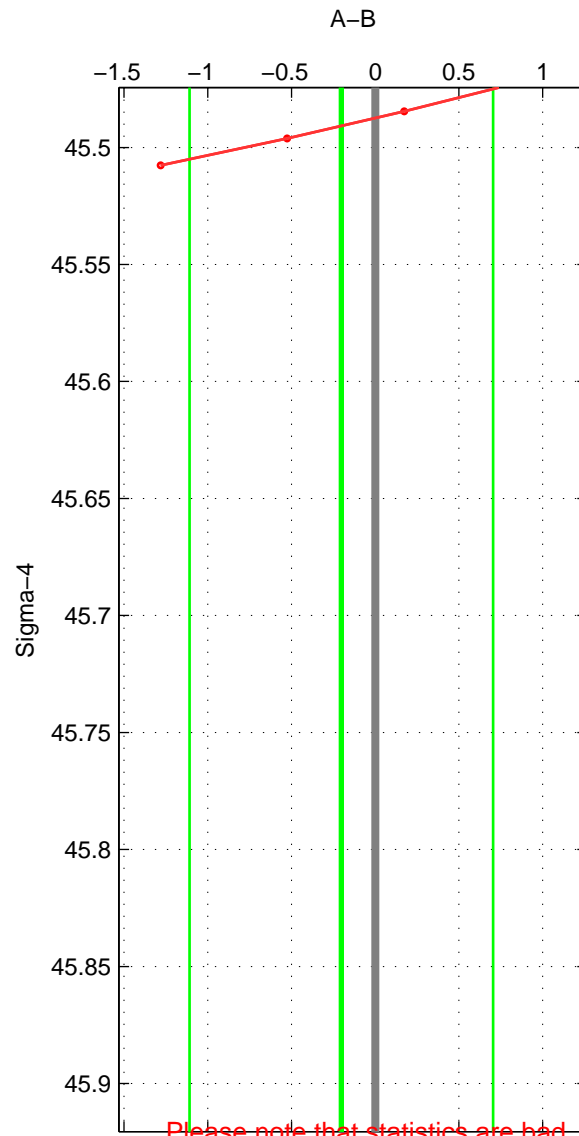

Cruise A (red). Date: Oct 2000 Cruisename: 555-49HG20000912

Cruise B (blue). Date: Jul 2005 Cruisename: 669-49UF20050615

*** "Favourite" values are means of spaces 1 2 3.

	Offset	O.StDev	Ratio	R.Stdev	Rating
SIGMA:	-0.203	0.906	1.000	0.000	2
THETA:	0.077	0.965	1.000	0.000	2
DEPTH:	-1.531	0.000	0.999	0.000	2
FAV.:	-0.552	0.624	1.000	0.000	2

Please note that statistics are bad.

Profiles of A: 9
 Profiles of B: 1
 Diff profs : 1
 WMoffset (A-B): -0.20266
 WMoffset stdev: 0.90614
 WMratio (A/B): 0.99991
 WMratio stdev: 0.00038584

Quality (1-5): 2

Please note that statistics are bad.

Profiles of A: 9
 Profiles of B: 1
 Diff profs : 1
 WMoffset (A-B): 0.076518
 WMoffset stdev: 0.96505
 WMratio (A/B): 1
 WMratio stdev: 0.00041121

Quality (1-5): 2

Please note that statistics are bad.

Profiles of A: 9
 Profiles of B: 1
 Diff profs : 1
 WMoffset (A-B): -1.5313
 WMoffset stdev: 0
 WMratio (A/B): 0.99935
 WMratio stdev: 0

Quality (1-5): 2