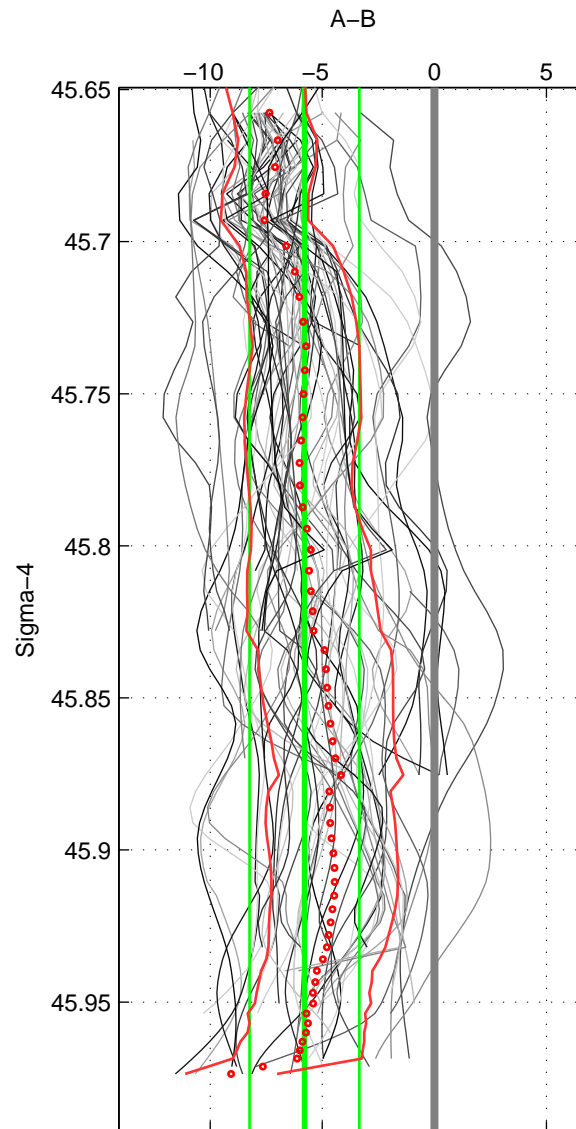

Cruise A (red). Date: Jul 1997 Cruisename: 154-06MT19970707

Cruise B (blue). Date: May 2009 Cruisename: 200-18HU20090517

\*\*\* "Favourite" values are means of spaces 1 2 3.

	Offset	O.StDev	Ratio	R.Stdev	Rating
SIGMA:	-5.796	2.451	0.997	0.001	5
THETA:	-5.699	2.539	0.997	0.001	5
DEPTH:	-5.812	2.592	0.997	0.001	5
FAV. :	-5.769	2.528	0.997	0.001	5

Profiles of A: 10  
 Profiles of B: 17  
 Diff profs : 65  
 WMoffset (A-B): -5.796  
 WMoffset stdev: 2.4511  
 WMratio (A/B): 0.99732  
 WMratio stdev: 0.0011327

Quality (1-5): 5

Profiles of A: 10  
 Profiles of B: 17  
 Diff profs : 66  
 WMoffset (A-B): -5.6989  
 WMoffset stdev: 2.5392  
 WMratio (A/B): 0.99736  
 WMratio stdev: 0.0011735

Quality (1-5): 5

Profiles of A: 10  
 Profiles of B: 17  
 Diff profs : 65  
 WMoffset (A-B): -5.8125  
 WMoffset stdev: 2.5925  
 WMratio (A/B): 0.99731  
 WMratio stdev: 0.001198

Quality (1-5): 5