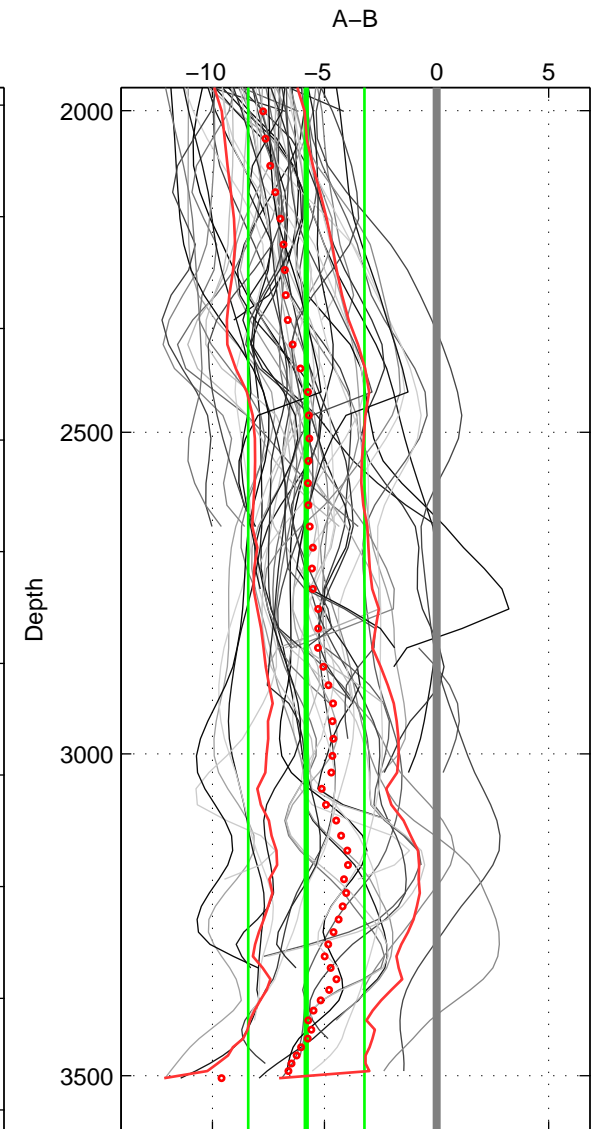

Cruise A (red). Date: Jul 1997 Cruisename: 154-06MT19970707

Cruise B (blue). Date: May 2009 Cruisename: 200-18HU20090517

\*\*\* "Favourite" values are means of spaces 1 2 3.

	Offset	O.StDev	Ratio	R.Stdev	Rating
SIGMA:	-5.796	2.451	0.997	0.001	5
THETA:	-5.699	2.539	0.997	0.001	5
DEPTH:	-5.812	2.592	0.997	0.001	5
FAV. :	-5.769	2.528	0.997	0.001	5

Profiles of A: 10  
 Profiles of B: 17  
 Diff profs : 65  
 WMoffset (A-B): -5.796  
 WMoffset stdev: 2.4511  
 WMratio (A/B): 0.99732  
 WMratio stdev: 0.0011327

Quality (1-5): 5

Profiles of A: 10  
 Profiles of B: 17  
 Diff profs : 66  
 WMoffset (A-B): -5.6989  
 WMoffset stdev: 2.5392  
 WMratio (A/B): 0.99736  
 WMratio stdev: 0.0011735

Quality (1-5): 5

Profiles of A: 10  
 Profiles of B: 17  
 Diff profs : 65  
 WMoffset (A-B): -5.8125  
 WMoffset stdev: 2.5925  
 WMratio (A/B): 0.99731  
 WMratio stdev: 0.001198

Quality (1-5): 5