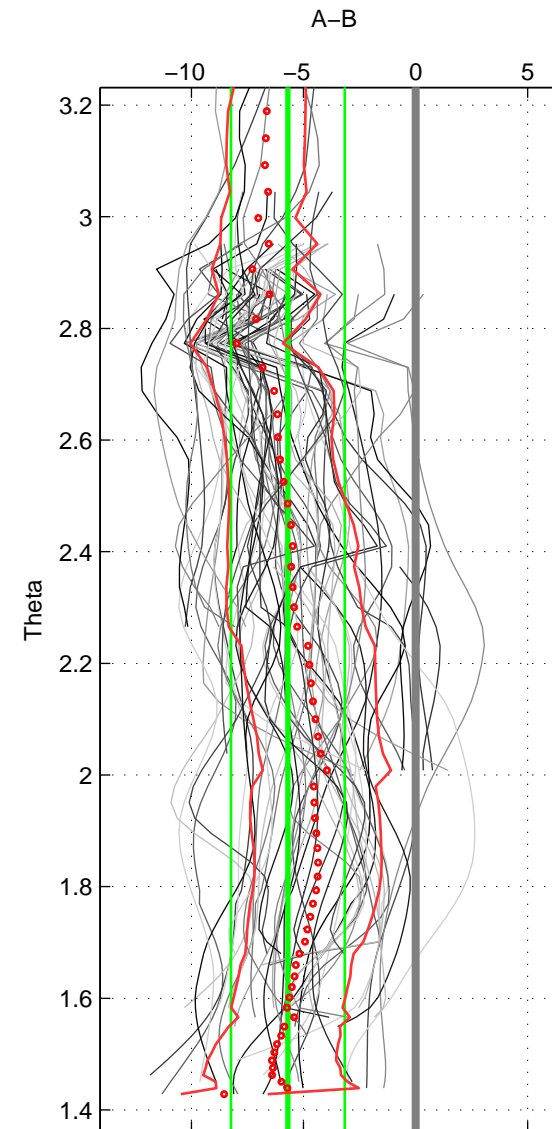

Cruise A (red). Date: Jul 1997 Cruisename: 154-06MT19970707

Cruise B (blue). Date: May 2009 Cruisename: 200-18HU20090517

\*\*\* "Favourite" values are means of spaces 1 2 3.

	Offset	O.StDev	Ratio	R.Stdev	Rating
SIGMA:	-5.796	2.451	0.997	0.001	5
THETA:	-5.699	2.539	0.997	0.001	5
DEPTH:	-5.812	2.592	0.997	0.001	5
FAV. :	-5.769	2.528	0.997	0.001	5

Profiles of A: 10  
 Profiles of B: 17  
 Diff profs : 65  
 WMoffset (A-B): -5.796  
 WMoffset stdev: 2.4511  
 WMratio (A/B): 0.99732  
 WMratio stdev: 0.0011327

Quality (1-5): 5

Profiles of A: 10  
 Profiles of B: 17  
 Diff profs : 66  
 WMoffset (A-B): -5.6989  
 WMoffset stdev: 2.5392  
 WMratio (A/B): 0.99736  
 WMratio stdev: 0.0011735

Quality (1-5): 5

Profiles of A: 10  
 Profiles of B: 17  
 Diff profs : 65  
 WMoffset (A-B): -5.8125  
 WMoffset stdev: 2.5925  
 WMratio (A/B): 0.99731  
 WMratio stdev: 0.001198

Quality (1-5): 5