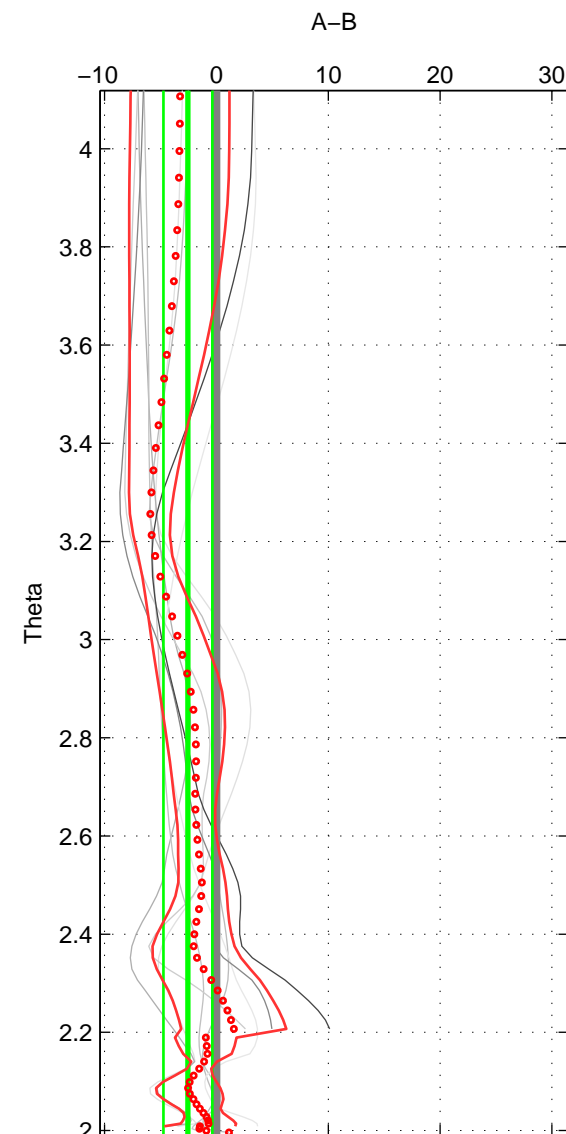

Cruise A (red). Date: Aug 1993 Cruisename: 251-33MW19930704.1

Cruise B (blue). Date: May 2005 Cruisename: 306-74AB20050501

\*\*\* "Favourite" values are means of spaces 1 2 3.

	Offset	O.StDev	Ratio	R.Stdev	Rating
SIGMA:	-3.161	2.123	0.999	0.001	3
THETA:	-2.551	2.194	0.999	0.001	3
DEPTH:	-1.131	2.049	0.999	0.001	3
FAV. :	-2.281	2.122	0.999	0.001	3

Profiles of A: 4  
 Profiles of B: 3  
 Diff profs : 8  
 WMoffset (A-B): -3.1611  
 WMoffset stdev: 2.1233  
 WMratio (A/B): 0.99855  
 WMratio stdev: 0.00097199

Quality (1-5): 3

Profiles of A: 4  
 Profiles of B: 3  
 Diff profs : 8  
 WMoffset (A-B): -2.5513  
 WMoffset stdev: 2.1944  
 WMratio (A/B): 0.99884  
 WMratio stdev: 0.0010031

Quality (1-5): 3

Profiles of A: 4  
 Profiles of B: 3  
 Diff profs : 8  
 WMoffset (A-B): -1.1306  
 WMoffset stdev: 2.0487  
 WMratio (A/B): 0.99949  
 WMratio stdev: 0.00093346

Quality (1-5): 3