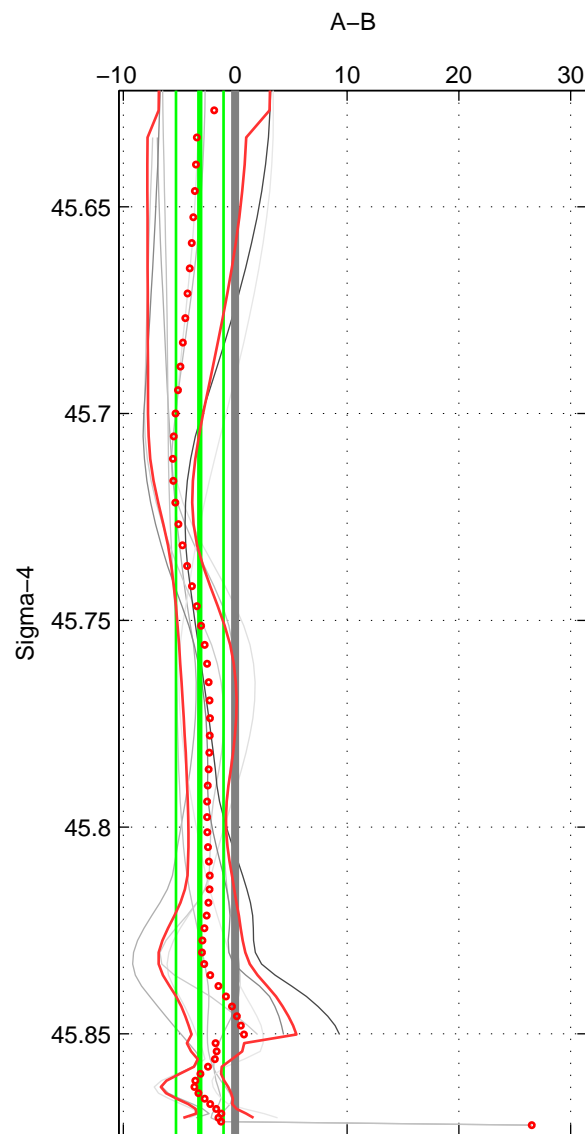

Cruise A (red). Date: Aug 1993 Cruisename: 251-33MW19930704.1

Cruise B (blue). Date: May 2005 Cruisename: 306-74AB20050501

\*\*\* "Favourite" values are means of spaces 1 2 3.

	Offset	O.StDev	Ratio	R.Stdev	Rating
SIGMA:	-3.161	2.123	0.999	0.001	3
THETA:	-2.551	2.194	0.999	0.001	3
DEPTH:	-1.131	2.049	0.999	0.001	3
FAV. :	-2.281	2.122	0.999	0.001	3

Profiles of A: 4  
 Profiles of B: 3  
 Diff profs : 8  
 WMoffset (A-B): -3.1611  
 WMoffset stdev: 2.1233  
 WMratio (A/B): 0.99855  
 WMratio stdev: 0.00097199

Quality (1-5): 3

Profiles of A: 4  
 Profiles of B: 3  
 Diff profs : 8  
 WMoffset (A-B): -2.5513  
 WMoffset stdev: 2.1944  
 WMratio (A/B): 0.99884  
 WMratio stdev: 0.0010031

Quality (1-5): 3

Profiles of A: 4  
 Profiles of B: 3  
 Diff profs : 8  
 WMoffset (A-B): -1.1306  
 WMoffset stdev: 2.0487  
 WMratio (A/B): 0.99949  
 WMratio stdev: 0.00093346

Quality (1-5): 3