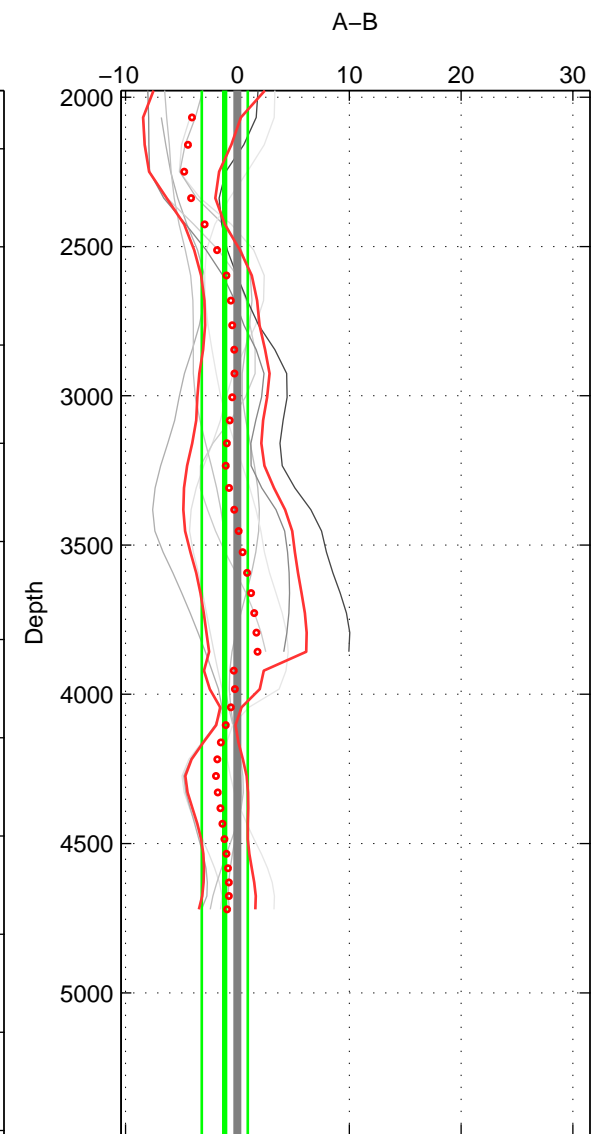

Cruise A (red). Date: Aug 1993 Cruisename: 251-33MW19930704.1

Cruise B (blue). Date: May 2005 Cruisename: 306-74AB20050501

\*\*\* "Favourite" values are means of spaces 1 2 3.

	Offset	O.StDev	Ratio	R.Stdev	Rating
SIGMA:	-3.161	2.123	0.999	0.001	3
THETA:	-2.551	2.194	0.999	0.001	3
DEPTH:	-1.131	2.049	0.999	0.001	3
FAV. :	-2.281	2.122	0.999	0.001	3

Profiles of A: 4  
 Profiles of B: 3  
 Diff profs : 8  
 WMoffset (A-B): -3.1611  
 WMoffset stdev: 2.1233  
 WMratio (A/B): 0.99855  
 WMratio stdev: 0.00097199

Quality (1-5): 3

Profiles of A: 4  
 Profiles of B: 3  
 Diff profs : 8  
 WMoffset (A-B): -2.5513  
 WMoffset stdev: 2.1944  
 WMratio (A/B): 0.99884  
 WMratio stdev: 0.0010031

Quality (1-5): 3

Profiles of A: 4  
 Profiles of B: 3  
 Diff profs : 8  
 WMoffset (A-B): -1.1306  
 WMoffset stdev: 2.0487  
 WMratio (A/B): 0.99949  
 WMratio stdev: 0.00093346

Quality (1-5): 3