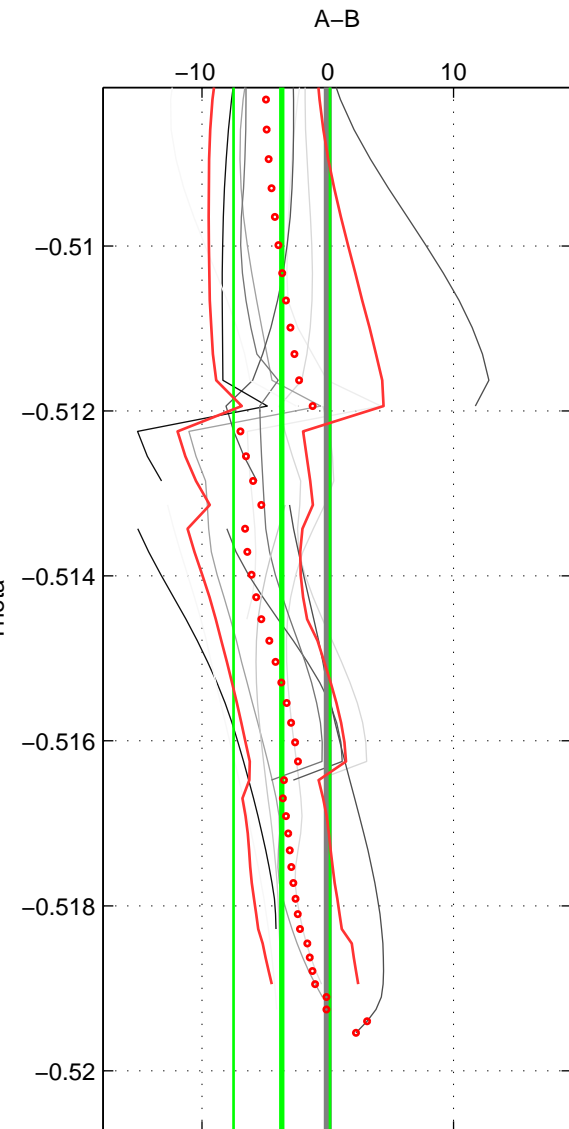

Cruise A (red). Date: Sep 2002 Cruisename: 67-49NZ20020822

Cruise B (blue). Date: Sep 2005 Cruisename: 110-77DN20050819

*** "Favourite" values are means of spaces 1 2 3.

	Offset	O.StDev	Ratio	R.Stdev	Rating
SIGMA:	-2.333	2.829	0.999	0.001	4
THETA:	-3.656	3.834	0.998	0.002	4
DEPTH:	-4.378	2.987	0.998	0.001	4
FAV.:	-3.456	3.217	0.998	0.001	4

Profiles of A: 5
 Profiles of B: 5
 Diff profs: 10
 WMoffset (A-B): -2.3328
 WMoffset stdev: 2.8287
 WMratio (A/B): 0.99892
 WMratio stdev: 0.0013123

Quality (1-5): 4

Profiles of A: 5
 Profiles of B: 4
 Diff profs: 10
 WMoffset (A-B): -3.656
 WMoffset stdev: 3.8338
 WMratio (A/B): 0.9983
 WMratio stdev: 0.001777

Quality (1-5): 4

Profiles of A: 5
 Profiles of B: 5
 Diff profs: 11
 WMoffset (A-B): -4.3783
 WMoffset stdev: 2.987
 WMratio (A/B): 0.99797
 WMratio stdev: 0.0013827

Quality (1-5): 4