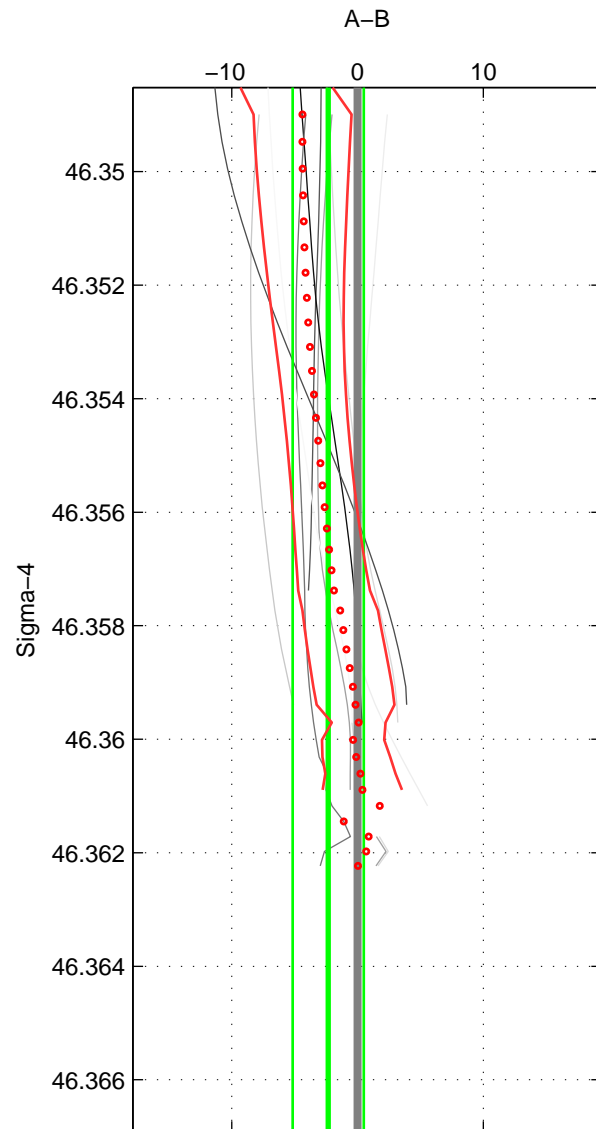

Cruise A (red). Date: Sep 2002 Cruisename: 67-49NZ20020822

Cruise B (blue). Date: Sep 2005 Cruisename: 110-77DN20050819

*** "Favourite" values are means of spaces 1 2 3.

	Offset	O.StDev	Ratio	R.Stdev	Rating
SIGMA:	-2.333	2.829	0.999	0.001	4
THETA:	-3.656	3.834	0.998	0.002	4
DEPTH:	-4.378	2.987	0.998	0.001	4
FAV.:	-3.456	3.217	0.998	0.001	4

Profiles of A: 5
 Profiles of B: 5
 Diff profs: 10
 WMoffset (A-B): -2.3328
 WMoffset stdev: 2.8287
 WMratio (A/B): 0.99892
 WMratio stdev: 0.0013123

Quality (1-5): 4

Profiles of A: 5
 Profiles of B: 4
 Diff profs: 10
 WMoffset (A-B): -3.656
 WMoffset stdev: 3.8338
 WMratio (A/B): 0.9983
 WMratio stdev: 0.001777

Quality (1-5): 4

Profiles of A: 5
 Profiles of B: 5
 Diff profs: 11
 WMoffset (A-B): -4.3783
 WMoffset stdev: 2.987
 WMratio (A/B): 0.99797
 WMratio stdev: 0.0013827

Quality (1-5): 4