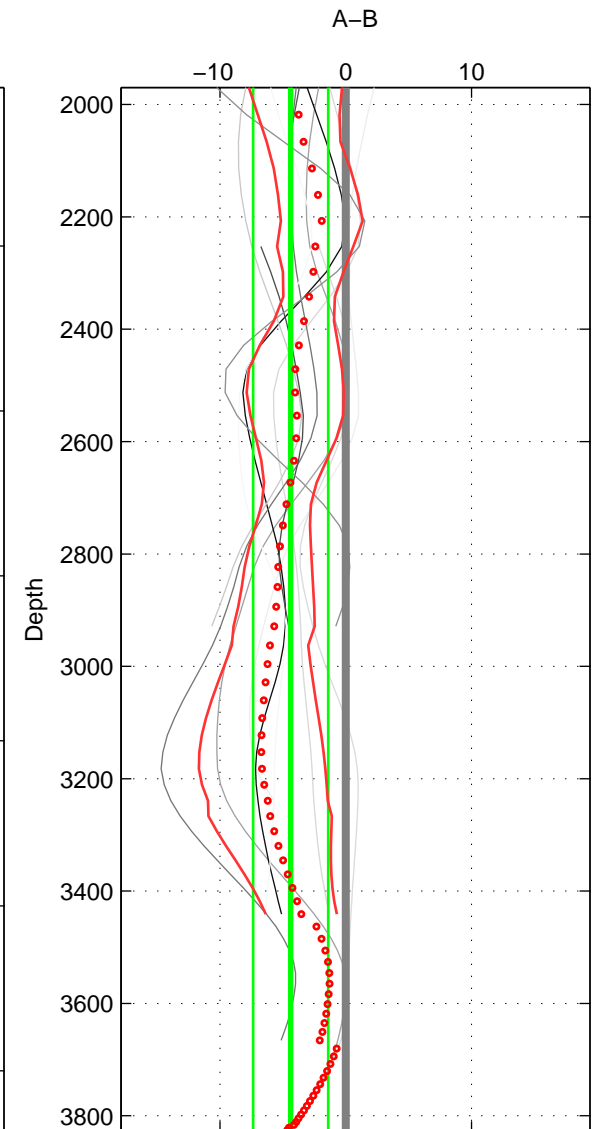

Cruise A (red). Date: Sep 2002 Cruisename: 67-49NZ20020822

Cruise B (blue). Date: Sep 2005 Cruisename: 110-77DN20050819

*** "Favourite" values are means of spaces 1 2 3.

	Offset	O.StDev	Ratio	R.Stdev	Rating
SIGMA:	-2.333	2.829	0.999	0.001	4
THETA:	-3.656	3.834	0.998	0.002	4
DEPTH:	-4.378	2.987	0.998	0.001	4
FAV.:	-3.456	3.217	0.998	0.001	4

Profiles of A: 5
 Profiles of B: 5
 Diff profs: 10
 WMoffset (A-B): -2.3328
 WMoffset stdev: 2.8287
 WMratio (A/B): 0.99892
 WMratio stdev: 0.0013123

Quality (1-5): 4

Profiles of A: 5
 Profiles of B: 4
 Diff profs: 10
 WMoffset (A-B): -3.656
 WMoffset stdev: 3.8338
 WMratio (A/B): 0.9983
 WMratio stdev: 0.001777

Quality (1-5): 4

Profiles of A: 5
 Profiles of B: 5
 Diff profs: 11
 WMoffset (A-B): -4.3783
 WMoffset stdev: 2.987
 WMratio (A/B): 0.99797
 WMratio stdev: 0.0013827

Quality (1-5): 4