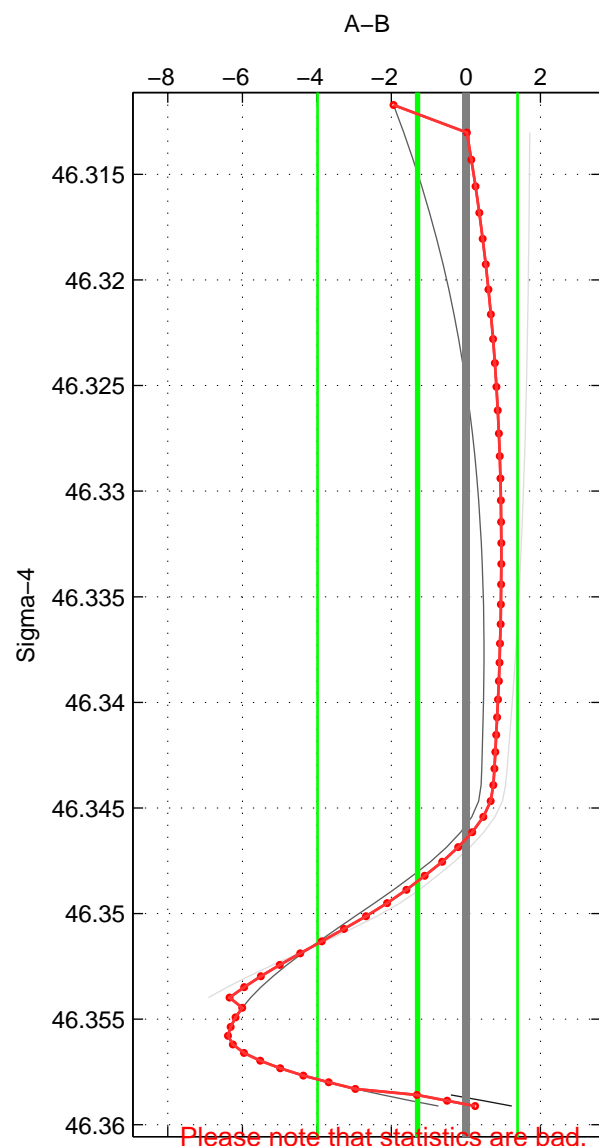

Cruise A (red). Date: May 2002 Cruisename: 51-32H120020505
 Cruise B (blue). Date: Aug 2002 Cruisename: 52-32H120020718

*** "Favourite" values are means of spaces 1 2 3.

	Offset	O.StDev	Ratio	R.Stdev	Rating
SIGMA:	-1.300	2.683	0.999	0.001	1
THETA:	-1.341	3.088	0.999	0.001	1
DEPTH:	-4.548	2.978	0.998	0.001	1
FAV. :	-2.396	2.917	0.999	0.001	1

Please note that statistics are bad.
 Profiles of A: 1
 Profiles of B: 3
 Diff profs : 3
 WMoffset (A-B): -1.2997
 WMoffset stdev: 2.6835
 WMratio (A/B): 0.99939
 WMratio stdev: 0.0012507

Quality (1-5): 1

Please note that statistics are bad.
 Profiles of A: 1
 Profiles of B: 3
 Diff profs : 3
 WMoffset (A-B): -1.3408
 WMoffset stdev: 3.088
 WMratio (A/B): 0.99938
 WMratio stdev: 0.001438

Quality (1-5): 1

Please note that statistics are bad.
 Profiles of A: 1
 Profiles of B: 3
 Diff profs : 3
 WMoffset (A-B): -4.5485
 WMoffset stdev: 2.9783
 WMratio (A/B): 0.99788
 WMratio stdev: 0.0013866

Quality (1-5): 1