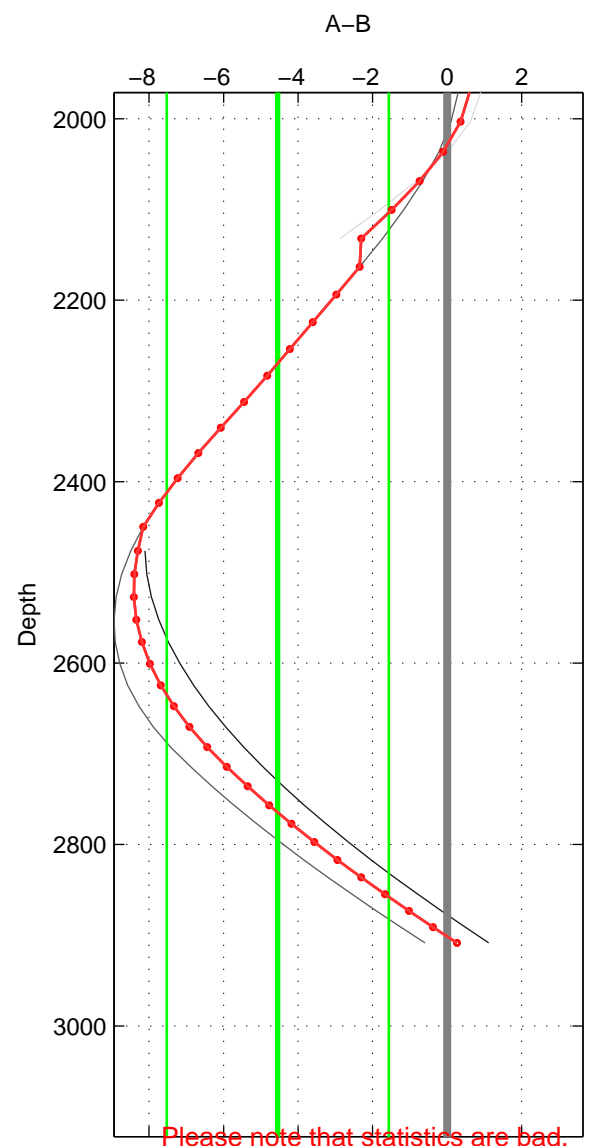

Cruise A (red). Date: May 2002 Cruisename: 51-32H120020505
 Cruise B (blue). Date: Aug 2002 Cruisename: 52-32H120020718

*** "Favourite" values are means of spaces 1 2 3.

	Offset	O.StDev	Ratio	R.Stdev	Rating
SIGMA:	-1.300	2.683	0.999	0.001	1
THETA:	-1.341	3.088	0.999	0.001	1
DEPTH:	-4.548	2.978	0.998	0.001	1
FAV. :	-2.396	2.917	0.999	0.001	1

Please note that statistics are bad.
 Profiles of A: 1
 Profiles of B: 3
 Diff profs : 3
 WMoffset (A-B): -1.2997
 WMoffset stdev: 2.6835
 WMratio (A/B): 0.99939
 WMratio stdev: 0.0012507

Quality (1-5): 1

Please note that statistics are bad.
 Profiles of A: 1
 Profiles of B: 3
 Diff profs : 3
 WMoffset (A-B): -1.3408
 WMoffset stdev: 3.088
 WMratio (A/B): 0.99938
 WMratio stdev: 0.001438

Quality (1-5): 1

Please note that statistics are bad.
 Profiles of A: 1
 Profiles of B: 3
 Diff profs : 3
 WMoffset (A-B): -4.5485
 WMoffset stdev: 2.9783
 WMratio (A/B): 0.99788
 WMratio stdev: 0.0013866

Quality (1-5): 1