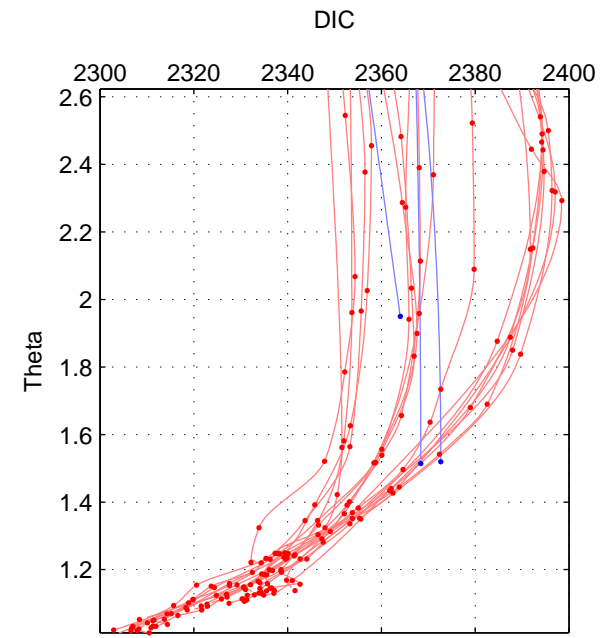

Cruise A (red). Date: Mar 1991 Cruisename: 479-31DS19910307

Cruise B (blue). Date: Nov 1997 Cruisename: 501-325019971101

*** "Favourite" values are those of space 2.

	Offset	O.StDev	Ratio	R.Stdev	Rating
SIGMA:	NaN	NaN	NaN	NaN	NaN
THETA:	0.981	6.248	1.000	0.003	4
DEPTH:	NaN	NaN	NaN	NaN	NaN
FAV. :	0.981	6.248	1.000	0.003	4

Profiles of A: 20
 Profiles of B: 3
 Diff profs : 14
 WMoffset (A-B): 0.98118
 WMoffset stdev: 6.2477
 WMratio (A/B): 1.0004
 WMratio stdev: 0.002637

Quality (1-5): 4