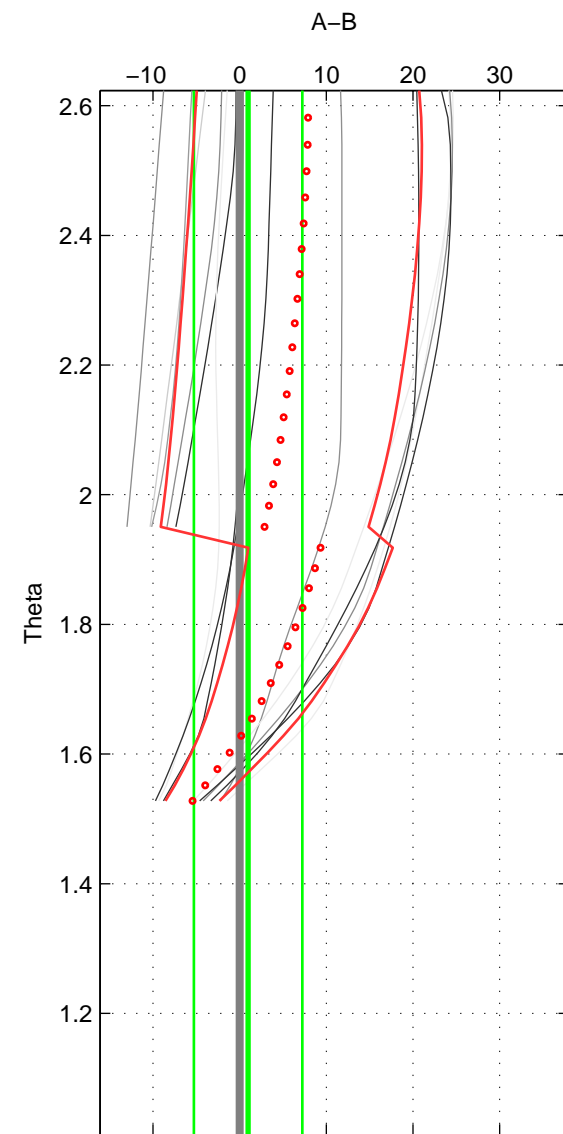

Cruise A (red). Date: Mar 1991 Cruisename: 479-31DS19910307

Cruise B (blue). Date: Nov 1997 Cruisename: 501-325019971101

*** "Favourite" values are those of space 2.

	Offset	O.StDev	Ratio	R.Stdev	Rating
SIGMA:	NaN	NaN	NaN	NaN	NaN
THETA:	0.981	6.248	1.000	0.003	4
DEPTH:	NaN	NaN	NaN	NaN	NaN
FAV. :	0.981	6.248	1.000	0.003	4

Profiles of A: 20
 Profiles of B: 3
 Diff profs : 14
 WMoffset (A-B): 0.98118
 WMoffset stdev: 6.2477
 WMratio (A/B): 1.0004
 WMratio stdev: 0.002637

Quality (1-5): 4