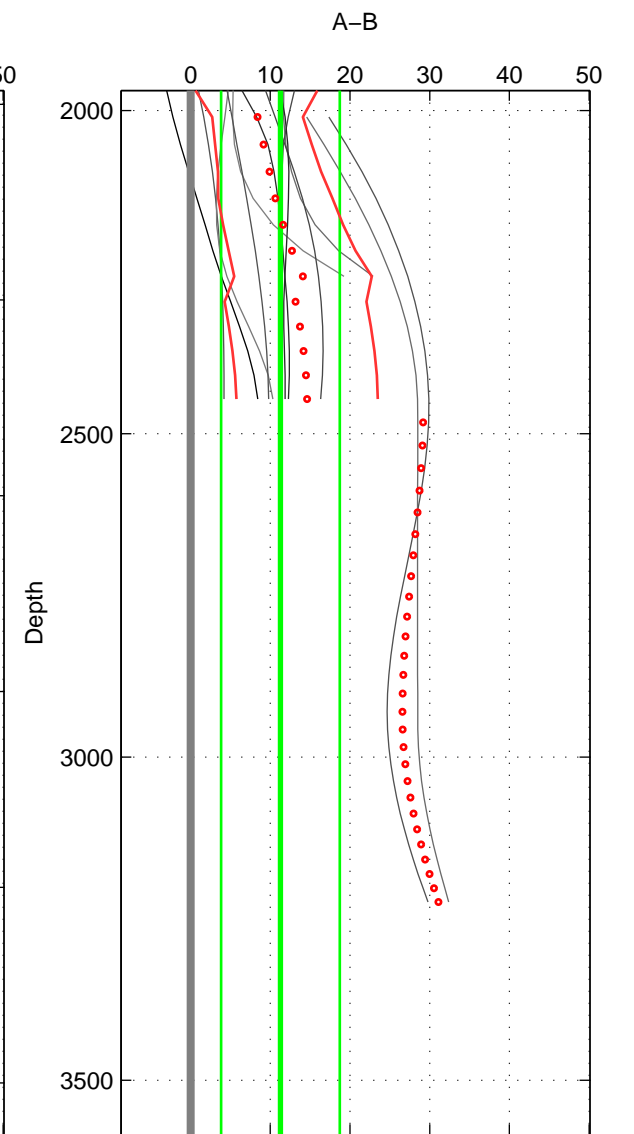

Cruise A (red). Date: Aug 1993 Cruisename: 87-58JH19930730

Cruise B (blue). Date: May 1997 Cruisename: 96-58JH19970414

\*\*\* "Favourite" values are means of spaces 1 2.

	Offset	O.StDev	Ratio	R.Stdev	Rating
SIGMA:	13.521	5.948	1.006	0.003	4
THETA:	19.306	6.950	1.009	0.003	4
DEPTH:	11.270	7.450	1.005	0.003	3
FAV.:	16.414	6.449	1.008	0.003	4

Profiles of A: 3  
 Profiles of B: 27  
 Diff profs : 14  
 WMoffset (A-B): 13.5214  
 WMoffset stdev: 5.9475  
 WMratio (A/B): 1.0062  
 WMratio stdev: 0.0027703

Quality (1-5): 4

Profiles of A: 3  
 Profiles of B: 27  
 Diff profs : 14  
 WMoffset (A-B): 19.3059  
 WMoffset stdev: 6.9504  
 WMratio (A/B): 1.0089  
 WMratio stdev: 0.003246

Quality (1-5): 4

Profiles of A: 3  
 Profiles of B: 27  
 Diff profs : 13  
 WMoffset (A-B): 11.2704  
 WMoffset stdev: 7.4502  
 WMratio (A/B): 1.0052  
 WMratio stdev: 0.0034598

Quality (1-5): 3