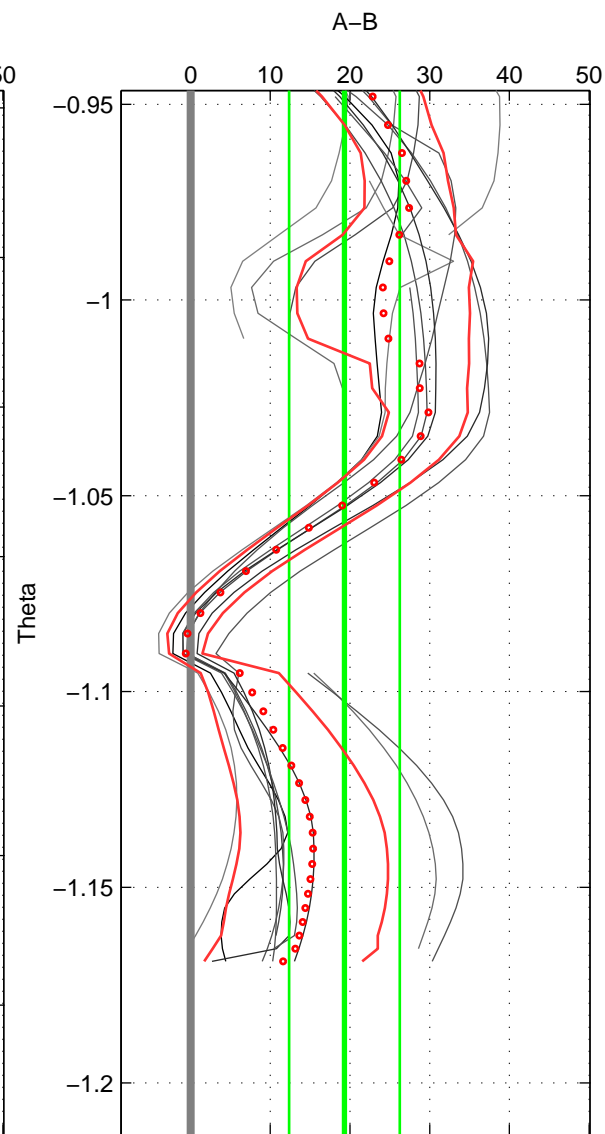

Cruise A (red). Date: Aug 1993 Cruisename: 87-58JH19930730

Cruise B (blue). Date: May 1997 Cruisename: 96-58JH19970414

\*\*\* "Favourite" values are means of spaces 1 2.

	Offset	O.StDev	Ratio	R.Stdev	Rating
SIGMA:	13.521	5.948	1.006	0.003	4
THETA:	19.306	6.950	1.009	0.003	4
DEPTH:	11.270	7.450	1.005	0.003	3
FAV.:	16.414	6.449	1.008	0.003	4

Profiles of A: 3  
 Profiles of B: 27  
 Diff profs : 14  
 WMoffset (A-B): 13.5214  
 WMoffset stdev: 5.9475  
 WMratio (A/B): 1.0062  
 WMratio stdev: 0.0027703

Quality (1-5): 4

Profiles of A: 3  
 Profiles of B: 27  
 Diff profs : 14  
 WMoffset (A-B): 19.3059  
 WMoffset stdev: 6.9504  
 WMratio (A/B): 1.0089  
 WMratio stdev: 0.003246

Quality (1-5): 4

Profiles of A: 3  
 Profiles of B: 27  
 Diff profs : 13  
 WMoffset (A-B): 11.2704  
 WMoffset stdev: 7.4502  
 WMratio (A/B): 1.0052  
 WMratio stdev: 0.0034598

Quality (1-5): 3