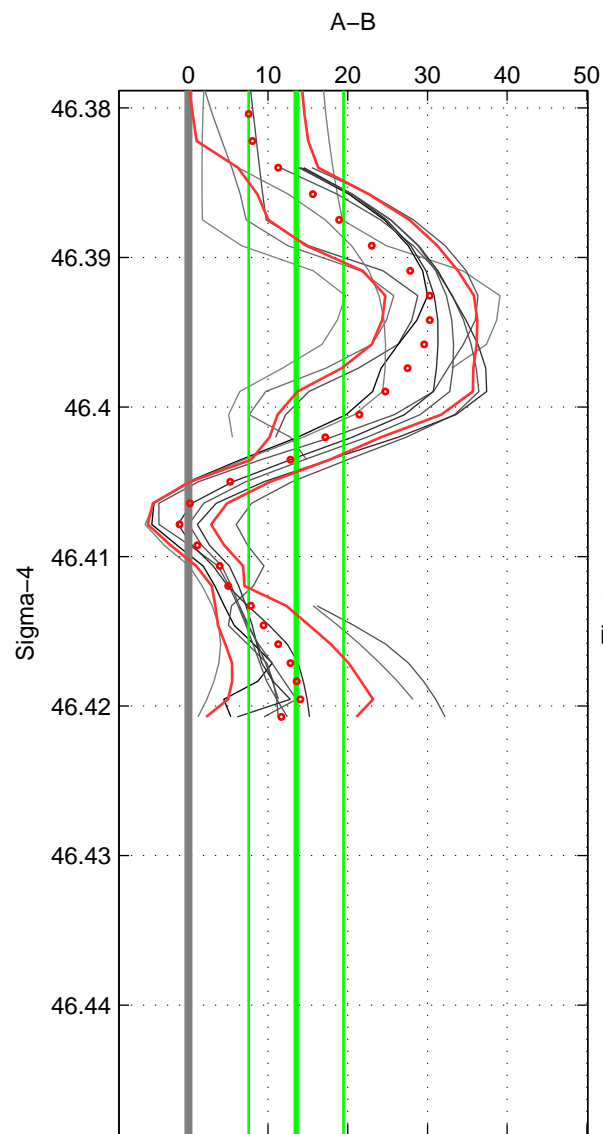

Cruise A (red). Date: Aug 1993 Cruisename: 87-58JH19930730

Cruise B (blue). Date: May 1997 Cruisename: 96-58JH19970414

\*\*\* "Favourite" values are means of spaces 1 2.

	Offset	O.StDev	Ratio	R.Stdev	Rating
SIGMA:	13.521	5.948	1.006	0.003	4
THETA:	19.306	6.950	1.009	0.003	4
DEPTH:	11.270	7.450	1.005	0.003	3
FAV.:	16.414	6.449	1.008	0.003	4

Profiles of A: 3  
 Profiles of B: 27  
 Diff profs : 14  
 WMoffset (A-B): 13.5214  
 WMoffset stdev: 5.9475  
 WMratio (A/B): 1.0062  
 WMratio stdev: 0.0027703

Quality (1-5): 4

Profiles of A: 3  
 Profiles of B: 27  
 Diff profs : 14  
 WMoffset (A-B): 19.3059  
 WMoffset stdev: 6.9504  
 WMratio (A/B): 1.0089  
 WMratio stdev: 0.003246

Quality (1-5): 4

Profiles of A: 3  
 Profiles of B: 27  
 Diff profs : 13  
 WMoffset (A-B): 11.2704  
 WMoffset stdev: 7.4502  
 WMratio (A/B): 1.0052  
 WMratio stdev: 0.0034598

Quality (1-5): 3