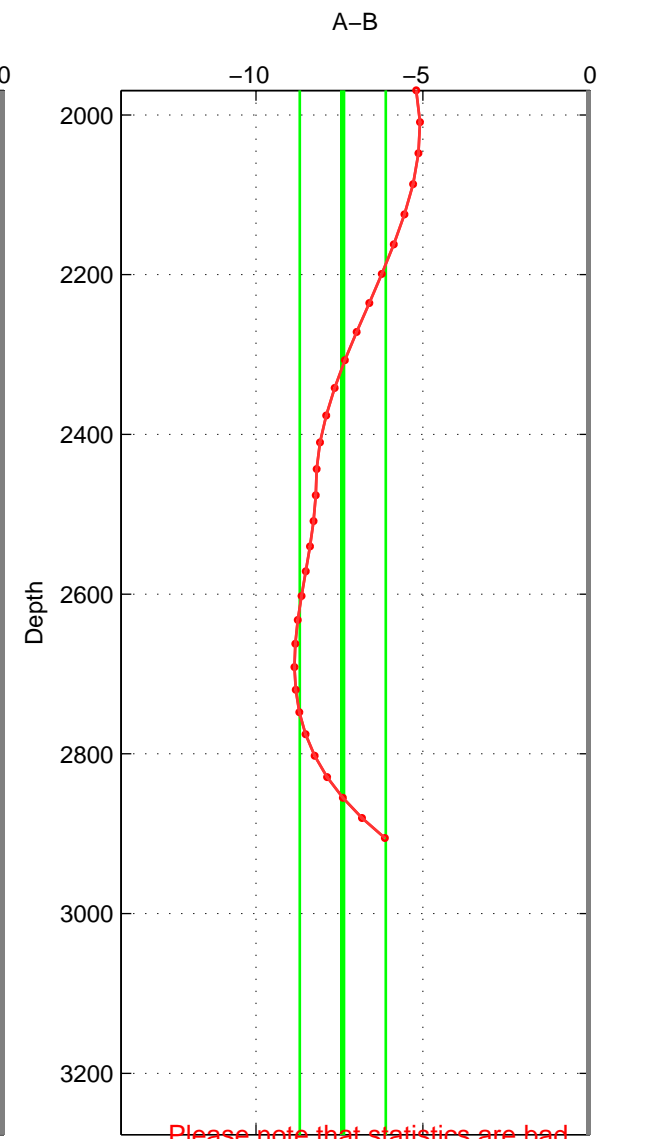

Cruise A (red). Date: May 2002 Cruisename: 51-32H120020505

Cruise B (blue). Date: Sep 1999 Cruisename: 64-49NZ19990911

\*\*\* "Favourite" values are means of spaces 1 2 3.

	Offset	O.StDev	Ratio	R.Stdev	Rating
SIGMA:	-7.348	0.972	0.997	0.000	1
THETA:	-4.264	3.338	0.998	0.002	1
DEPTH:	-7.404	1.286	0.997	0.001	1
FAV. :	-6.338	1.865	0.997	0.001	1

Please note that statistics are bad.

Profiles of A: 1  
 Profiles of B: 3  
 Diff profs : 1  
 WMoffset (A-B): -7.3478  
 WMoffset stdev: 0.97233  
 WMratio (A/B): 0.99658  
 WMratio stdev: 0.00045377

Quality (1-5): 1

Please note that statistics are bad.

Profiles of A: 1  
 Profiles of B: 3  
 Diff profs : 1  
 WMoffset (A-B): -4.2639  
 WMoffset stdev: 3.338  
 WMratio (A/B): 0.99802  
 WMratio stdev: 0.0015505

Quality (1-5): 1

Please note that statistics are bad.

Profiles of A: 1  
 Profiles of B: 3  
 Diff profs : 1  
 WMoffset (A-B): -7.4037  
 WMoffset stdev: 1.2859  
 WMratio (A/B): 0.99656  
 WMratio stdev: 0.00059795

Quality (1-5): 1