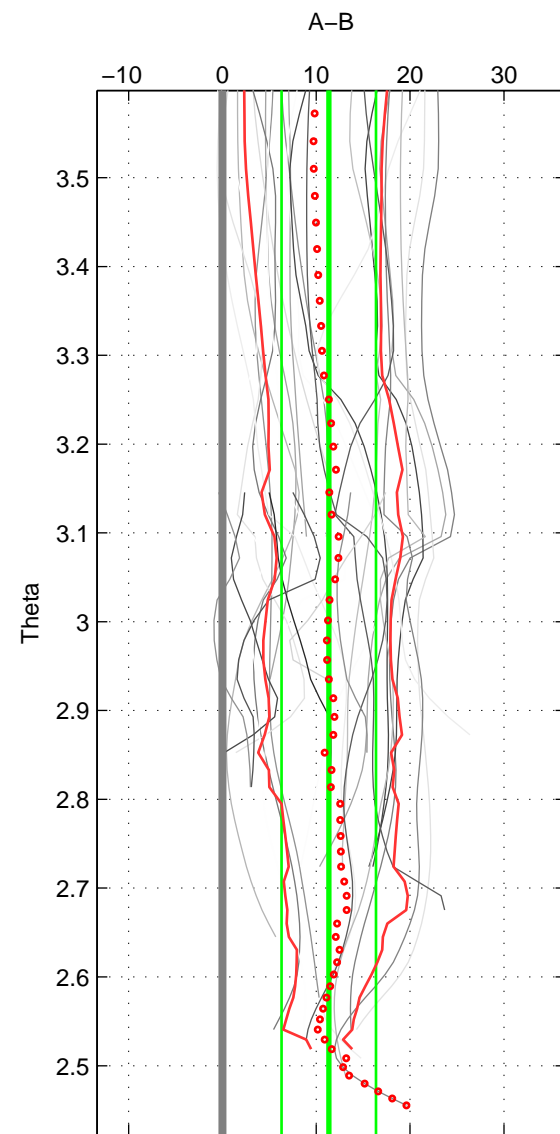

Cruise A (red). Date: May 1997 Cruisename: 152-06MT19970515

Cruise B (blue). Date: Oct 2000 Cruisename: 285-64PE20000926

\*\*\* "Favourite" values are means of spaces 1 2 3.

	Offset	O.StDev	Ratio	R.Stdev	Rating
SIGMA:	12.050	5.784	1.006	0.003	4
THETA:	11.342	5.035	1.005	0.002	4
DEPTH:	10.621	5.511	1.005	0.003	4
FAV.:	11.338	5.444	1.005	0.003	4

Profiles of A: 6  
 Profiles of B: 15  
 Diff profs : 29  
 WMoffset (A-B): 12.0502  
 WMoffset stdev: 5.7841  
 WMratio (A/B): 1.0056  
 WMratio stdev: 0.0027077

Quality (1-5): 4

Profiles of A: 6  
 Profiles of B: 15  
 Diff profs : 29  
 WMoffset (A-B): 11.3417  
 WMoffset stdev: 5.0355  
 WMratio (A/B): 1.0053  
 WMratio stdev: 0.0023545

Quality (1-5): 4

Profiles of A: 6  
 Profiles of B: 15  
 Diff profs : 29  
 WMoffset (A-B): 10.6208  
 WMoffset stdev: 5.511  
 WMratio (A/B): 1.0049  
 WMratio stdev: 0.0025729

Quality (1-5): 4