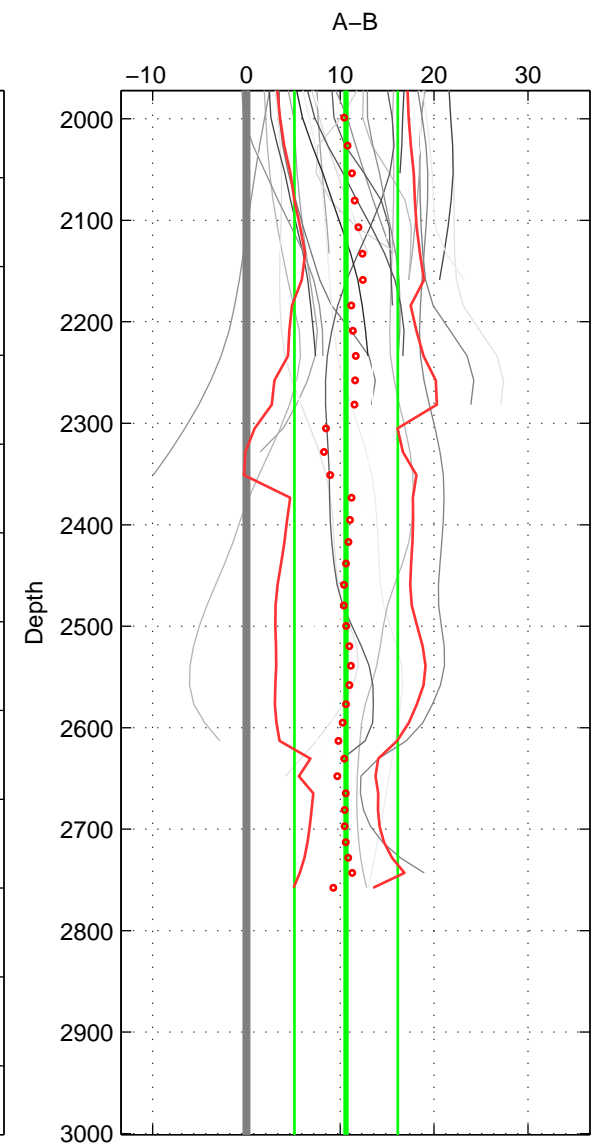

Cruise A (red). Date: May 1997 Cruisename: 152-06MT19970515

Cruise B (blue). Date: Oct 2000 Cruisename: 285-64PE20000926

\*\*\* "Favourite" values are means of spaces 1 2 3.

	Offset	O.StDev	Ratio	R.Stdev	Rating
SIGMA:	12.050	5.784	1.006	0.003	4
THETA:	11.342	5.035	1.005	0.002	4
DEPTH:	10.621	5.511	1.005	0.003	4
FAV.:	11.338	5.444	1.005	0.003	4

Profiles of A: 6  
 Profiles of B: 15  
 Diff profs : 29  
 WMoffset (A-B): 12.0502  
 WMoffset stdev: 5.7841  
 WMratio (A/B): 1.0056  
 WMratio stdev: 0.0027077

Quality (1-5): 4

Profiles of A: 6  
 Profiles of B: 15  
 Diff profs : 29  
 WMoffset (A-B): 11.3417  
 WMoffset stdev: 5.0355  
 WMratio (A/B): 1.0053  
 WMratio stdev: 0.0023545

Quality (1-5): 4

Profiles of A: 6  
 Profiles of B: 15  
 Diff profs : 29  
 WMoffset (A-B): 10.6208  
 WMoffset stdev: 5.511  
 WMratio (A/B): 1.0049  
 WMratio stdev: 0.0025729

Quality (1-5): 4