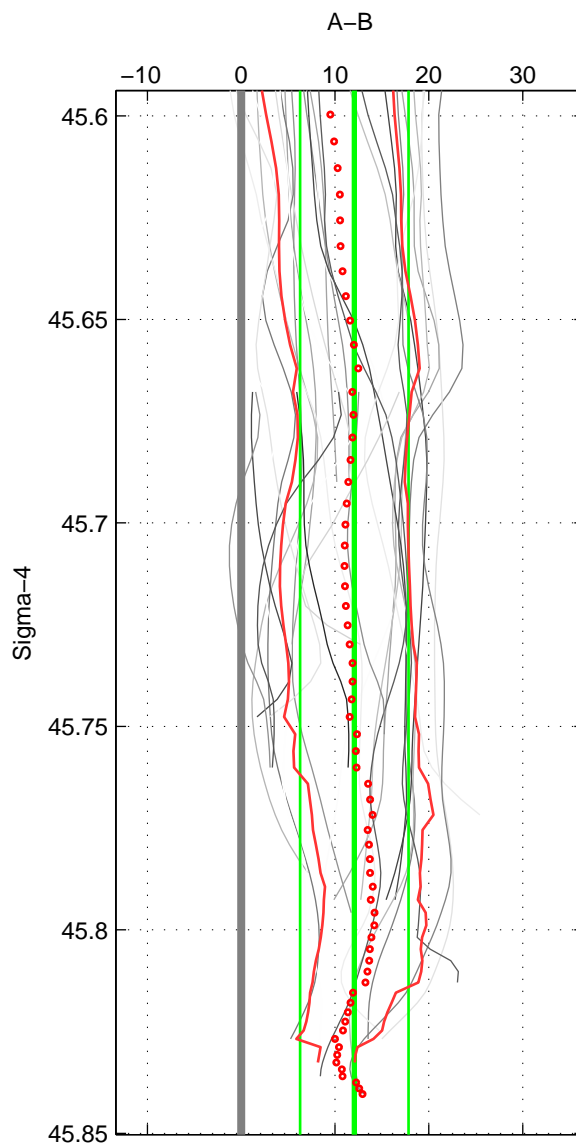

Cruise A (red). Date: May 1997 Cruisename: 152-06MT19970515

Cruise B (blue). Date: Oct 2000 Cruisename: 285-64PE20000926

\*\*\* "Favourite" values are means of spaces 1 2 3.

	Offset	O.StDev	Ratio	R.Stdev	Rating
SIGMA:	12.050	5.784	1.006	0.003	4
THETA:	11.342	5.035	1.005	0.002	4
DEPTH:	10.621	5.511	1.005	0.003	4
FAV.:	11.338	5.444	1.005	0.003	4

Profiles of A: 6  
 Profiles of B: 15  
 Diff profs : 29  
 WMoffset (A-B): 12.0502  
 WMoffset stdev: 5.7841  
 WMratio (A/B): 1.0056  
 WMratio stdev: 0.0027077

Quality (1-5): 4

Profiles of A: 6  
 Profiles of B: 15  
 Diff profs : 29  
 WMoffset (A-B): 11.3417  
 WMoffset stdev: 5.0355  
 WMratio (A/B): 1.0053  
 WMratio stdev: 0.0023545

Quality (1-5): 4

Profiles of A: 6  
 Profiles of B: 15  
 Diff profs : 29  
 WMoffset (A-B): 10.6208  
 WMoffset stdev: 5.511  
 WMratio (A/B): 1.0049  
 WMratio stdev: 0.0025729

Quality (1-5): 4