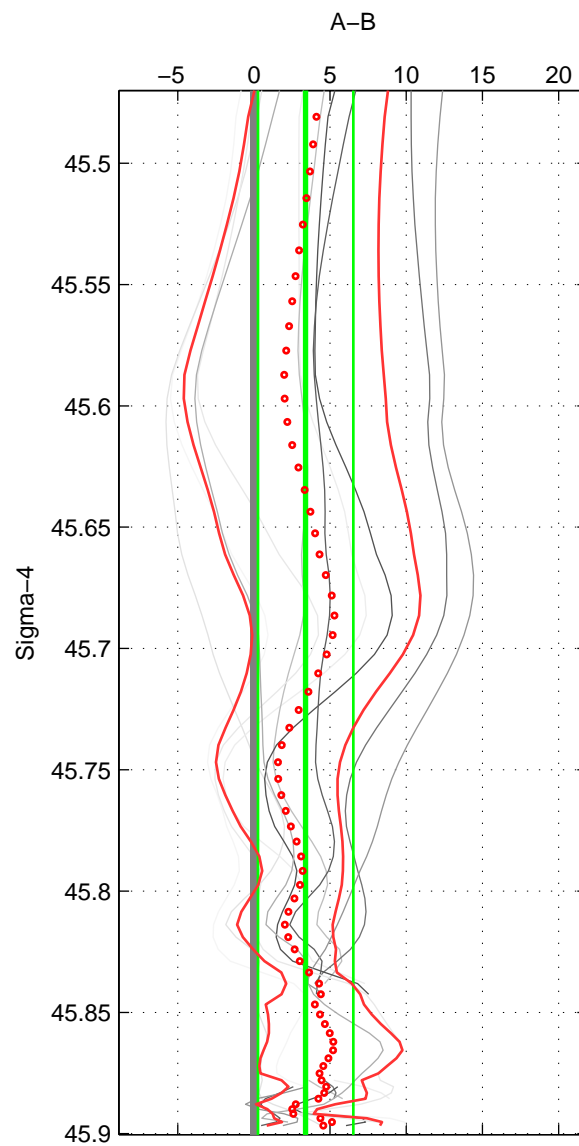

Cruise A (red). Date: Jan 1994 Cruisename: 576-49K619940107

Cruise B (blue). Date: Jun 2005 Cruisename: 605-49NZ20050525

\*\*\* "Favourite" values are means of spaces 1 2 3.

	Offset	O.StDev	Ratio	R.Stdev	Rating
SIGMA:	3.391	3.130	1.001	0.001	3
THETA:	3.638	3.203	1.002	0.001	3
DEPTH:	2.686	2.699	1.001	0.001	3
FAV.:	3.238	3.011	1.001	0.001	3

Profiles of A: 4  
 Profiles of B: 3  
 Diff profs: 10  
 WMoffset (A-B): 3.3911  
 WMoffset stdev: 3.1297  
 WMratio (A/B): 1.0015  
 WMratio stdev: 0.0013449

Quality (1-5): 3

Profiles of A: 4  
 Profiles of B: 3  
 Diff profs: 10  
 WMoffset (A-B): 3.6384  
 WMoffset stdev: 3.2035  
 WMratio (A/B): 1.0016  
 WMratio stdev: 0.0013763

Quality (1-5): 3

Profiles of A: 4  
 Profiles of B: 3  
 Diff profs: 10  
 WMoffset (A-B): 2.6858  
 WMoffset stdev: 2.6988  
 WMratio (A/B): 1.0012  
 WMratio stdev: 0.001163

Quality (1-5): 3