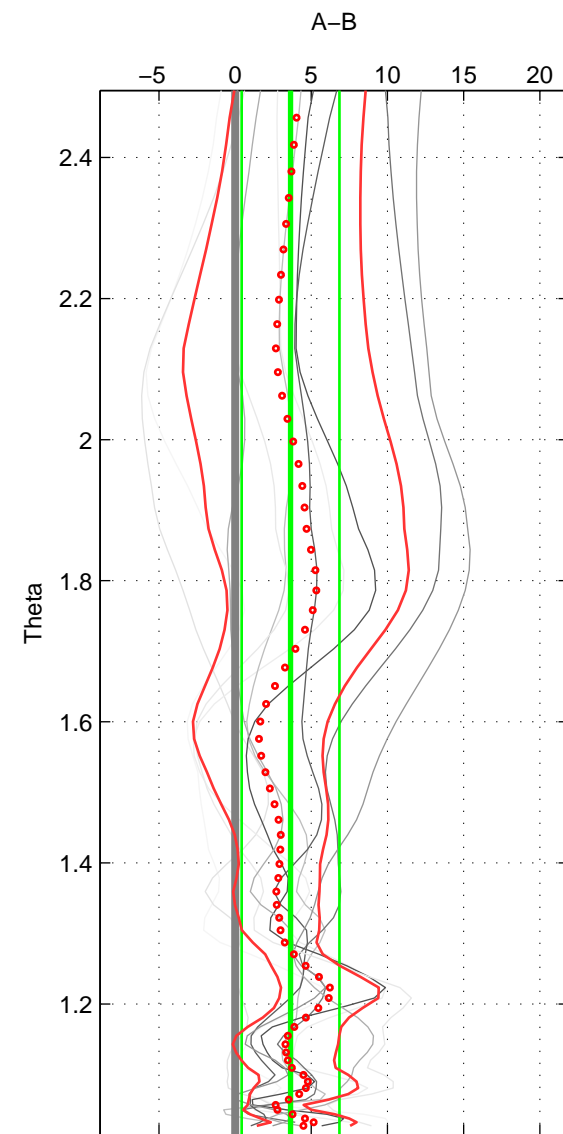

Cruise A (red). Date: Jan 1994 Cruisename: 576-49K619940107

Cruise B (blue). Date: Jun 2005 Cruisename: 605-49NZ20050525

\*\*\* "Favourite" values are means of spaces 1 2 3.

	Offset	O.StDev	Ratio	R.Stdev	Rating
SIGMA:	3.391	3.130	1.001	0.001	3
THETA:	3.638	3.203	1.002	0.001	3
DEPTH:	2.686	2.699	1.001	0.001	3
FAV.:	3.238	3.011	1.001	0.001	3

Profiles of A: 4  
 Profiles of B: 3  
 Diff profs: 10  
 WMoffset (A-B): 3.3911  
 WMoffset stdev: 3.1297  
 WMratio (A/B): 1.0015  
 WMratio stdev: 0.0013449

Quality (1-5): 3

Profiles of A: 4  
 Profiles of B: 3  
 Diff profs: 10  
 WMoffset (A-B): 3.6384  
 WMoffset stdev: 3.2035  
 WMratio (A/B): 1.0016  
 WMratio stdev: 0.0013763

Quality (1-5): 3

Profiles of A: 4  
 Profiles of B: 3  
 Diff profs: 10  
 WMoffset (A-B): 2.6858  
 WMoffset stdev: 2.6988  
 WMratio (A/B): 1.0012  
 WMratio stdev: 0.001163

Quality (1-5): 3