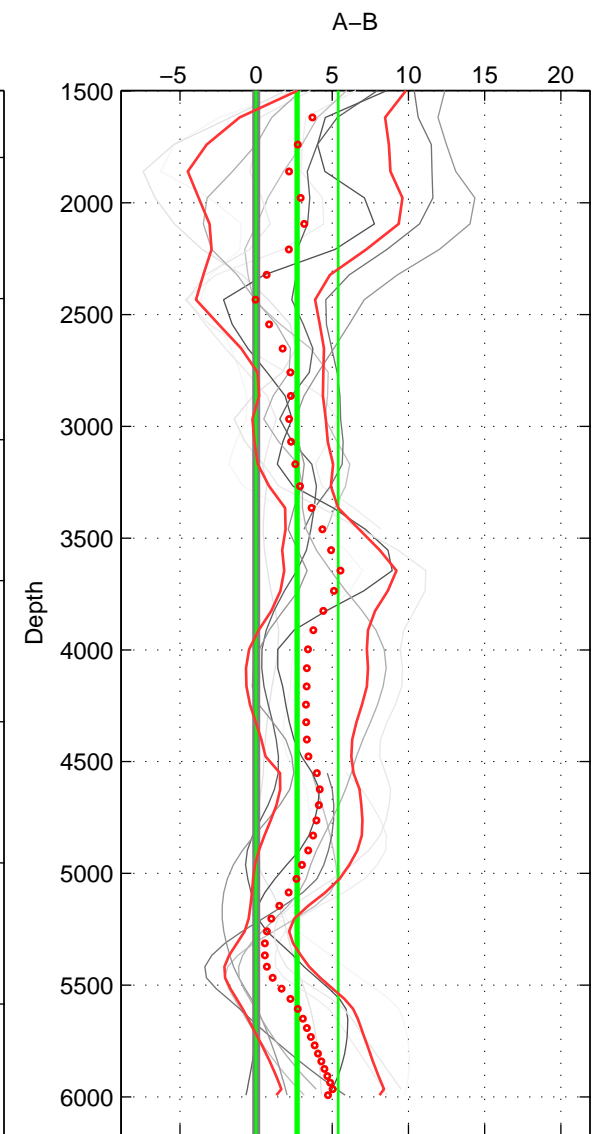

Cruise A (red). Date: Jan 1994 Cruisename: 576-49K619940107

Cruise B (blue). Date: Jun 2005 Cruisename: 605-49NZ20050525

\*\*\* "Favourite" values are means of spaces 1 2 3.

	Offset	O.StDev	Ratio	R.Stdev	Rating
SIGMA:	3.391	3.130	1.001	0.001	3
THETA:	3.638	3.203	1.002	0.001	3
DEPTH:	2.686	2.699	1.001	0.001	3
FAV.:	3.238	3.011	1.001	0.001	3

Profiles of A: 4  
 Profiles of B: 3  
 Diff profs: 10  
 WMoffset (A-B): 3.3911  
 WMoffset stdev: 3.1297  
 WMratio (A/B): 1.0015  
 WMratio stdev: 0.0013449

Quality (1-5): 3

Profiles of A: 4  
 Profiles of B: 3  
 Diff profs: 10  
 WMoffset (A-B): 3.6384  
 WMoffset stdev: 3.2035  
 WMratio (A/B): 1.0016  
 WMratio stdev: 0.0013763

Quality (1-5): 3

Profiles of A: 4  
 Profiles of B: 3  
 Diff profs: 10  
 WMoffset (A-B): 2.6858  
 WMoffset stdev: 2.6988  
 WMratio (A/B): 1.0012  
 WMratio stdev: 0.001163

Quality (1-5): 3