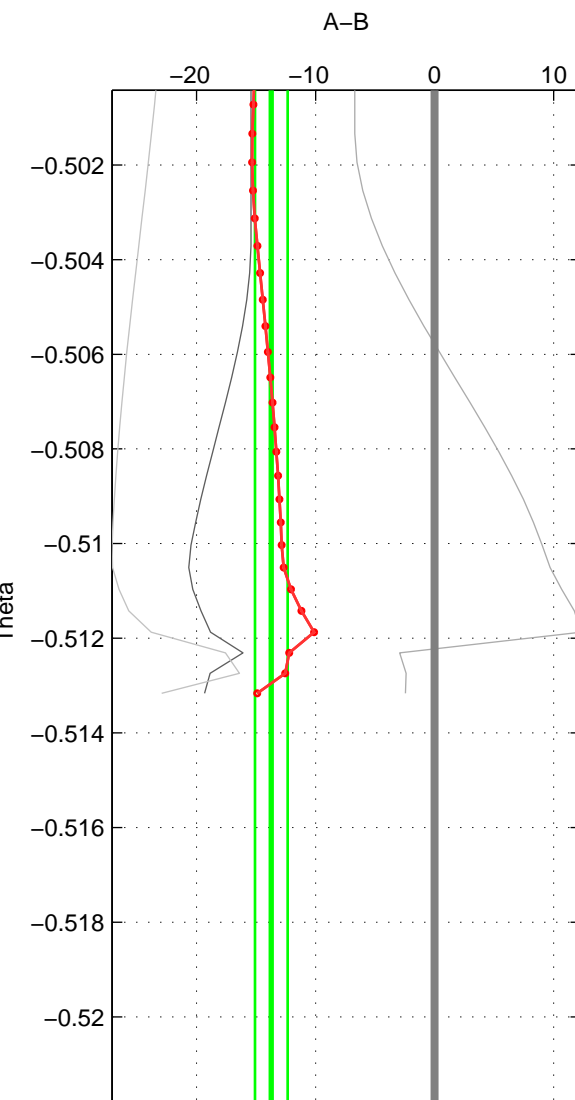

Cruise A (red). Date: Aug 2002 Cruisename: 39-18SN20020816

Cruise B (blue). Date: Sep 2005 Cruisename: 110-77DN20050819

*** "Favourite" values are means of spaces 1 2 3.

	Offset	O.StDev	Ratio	R.Stdev	Rating
SIGMA:	-14.216	0.546	0.993	0.000	2
THETA:	-13.724	1.376	0.994	0.001	2
DEPTH:	-11.667	1.144	0.995	0.001	2
FAV.:	-13.202	1.022	0.994	0.000	2

Please note that statistics are bad.

Profiles of A: 1
 Profiles of B: 5
 Diff profs : 3
 WMoffset (A-B): -14.2156
 WMoffset stdev: 0.54636
 WMratio (A/B): 0.99345
 WMratio stdev: 0.00024858

Quality (1-5): 2

Please note that statistics are bad.

Profiles of A: 1
 Profiles of B: 5
 Diff profs : 3
 WMoffset (A-B): -13.7236
 WMoffset stdev: 1.3762
 WMratio (A/B): 0.99369
 WMratio stdev: 0.00064683

Quality (1-5): 2

Please note that statistics are bad.

Profiles of A: 1
 Profiles of B: 5
 Diff profs : 3
 WMoffset (A-B): -11.6667
 WMoffset stdev: 1.1439
 WMratio (A/B): 0.99462
 WMratio stdev: 0.00052797

Quality (1-5): 2