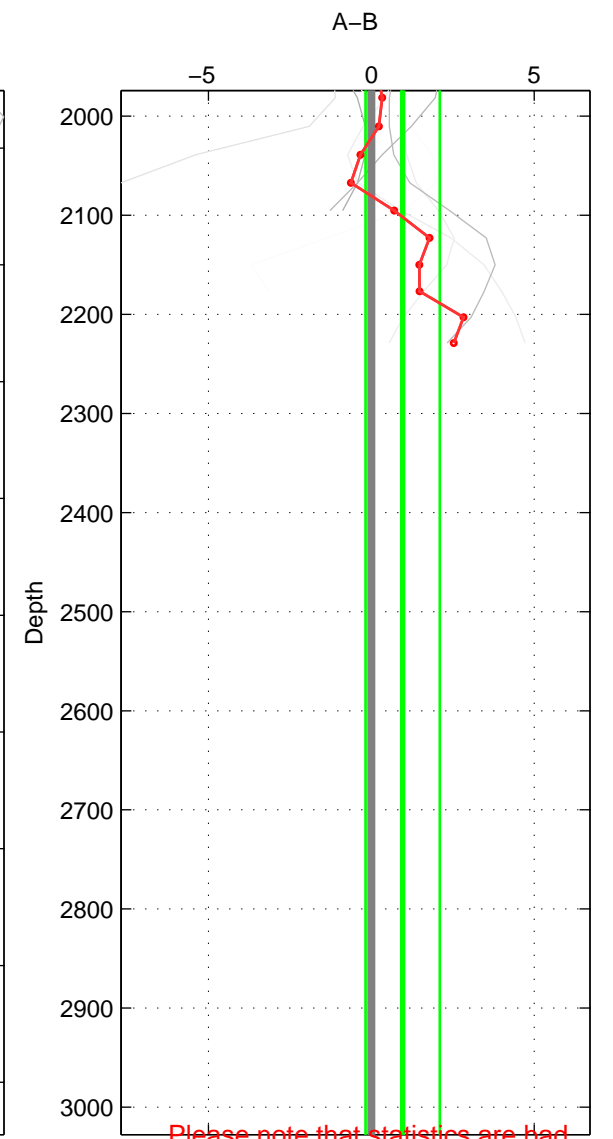

Cruise A (red). Date: Jul 1990 Cruisename: 295-64TR19900701

Cruise B (blue). Date: Apr 1991 Cruisename: 297-64TR19910408

\*\*\* "Favourite" values are means of spaces 1 2 3.

	Offset	O.StDev	Ratio	R.Stdev	Rating
SIGMA:	0.022	1.294	1.000	0.001	1
THETA:	-0.222	1.064	1.000	0.000	1
DEPTH:	0.960	1.139	1.000	0.001	1
FAV.:	0.253	1.166	1.000	0.001	1

Please note that statistics are bad.

Profiles of A: 2  
 Profiles of B: 9  
 Diff profs : 7  
 WMoffset (A-B): 0.022064  
 WMoffset stdev: 1.2939  
 WMratio (A/B): 1  
 WMratio stdev: 0.00060047

Quality (1-5): 1

Please note that statistics are bad.

Profiles of A: 2  
 Profiles of B: 9  
 Diff profs : 7  
 WMoffset (A-B): -0.22229  
 WMoffset stdev: 1.064  
 WMratio (A/B): 0.9999  
 WMratio stdev: 0.00049402

Quality (1-5): 1

Please note that statistics are bad.

Profiles of A: 2  
 Profiles of B: 9  
 Diff profs : 7  
 WMoffset (A-B): 0.9596  
 WMoffset stdev: 1.1391  
 WMratio (A/B): 1.0004  
 WMratio stdev: 0.00052865

Quality (1-5): 1