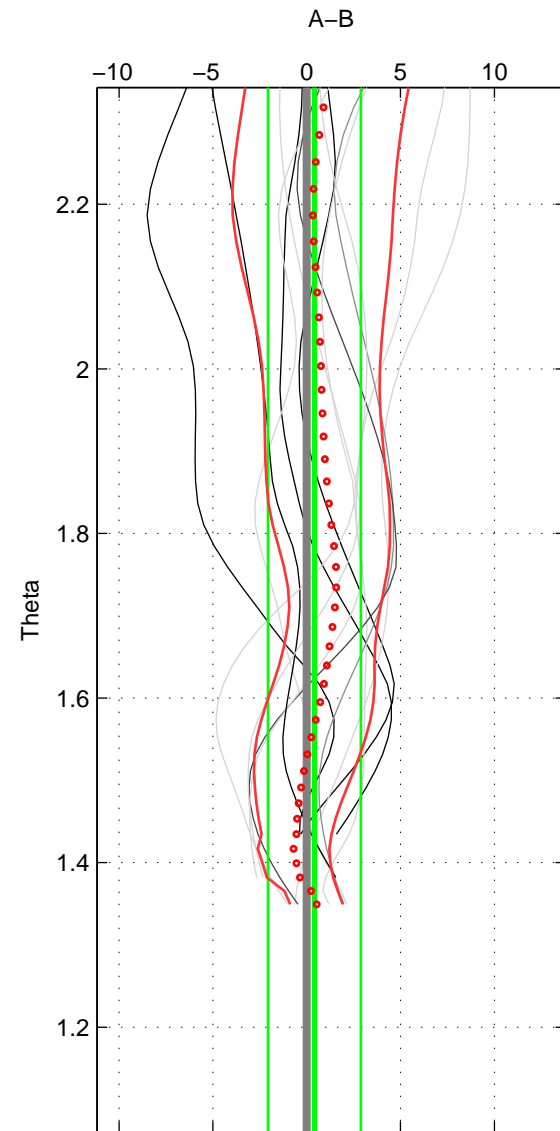

Cruise A (red). Date: Jul 2001 Cruisename: 575-49HO20010710

Cruise B (blue). Date: Nov 1998 Cruisename: 582-49NZ19981030

*** "Favourite" values are means of spaces 1 2.

| | Offset | O.StDev | Ratio | R.Stdev | Rating |
|--------|--------|---------|-------|---------|--------|
| SIGMA: | 0.289 | 2.823 | 1.000 | 0.001 | 4 |
| THETA: | 0.410 | 2.480 | 1.000 | 0.001 | 4 |
| DEPTH: | 0.345 | 4.309 | 1.000 | 0.002 | 3 |
| FAV.: | 0.349 | 2.652 | 1.000 | 0.001 | 4 |

Profiles of A: 6
 Profiles of B: 6
 Diff profs : 12
 WMoffset (A-B): 0.28858
 WMoffset stdev: 2.8233
 WMratio (A/B): 1.0001
 WMratio stdev: 0.0011958

Quality (1-5): 4

Profiles of A: 6
 Profiles of B: 6
 Diff profs : 12
 WMoffset (A-B): 0.40985
 WMoffset stdev: 2.4804
 WMratio (A/B): 1.0002
 WMratio stdev: 0.0010525

Quality (1-5): 4

Profiles of A: 6
 Profiles of B: 6
 Diff profs : 12
 WMoffset (A-B): 0.34528
 WMoffset stdev: 4.3088
 WMratio (A/B): 1.0001
 WMratio stdev: 0.0018232

Quality (1-5): 3