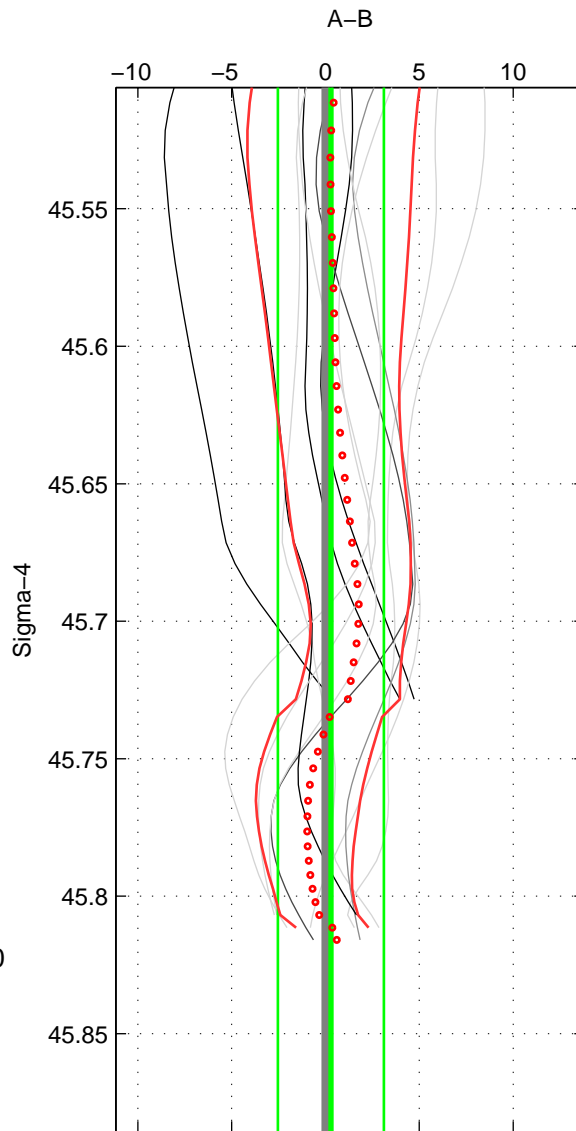

Cruise A (red). Date: Jul 2001 Cruisename: 575-49HO20010710

Cruise B (blue). Date: Nov 1998 Cruisename: 582-49NZ19981030

*** "Favourite" values are means of spaces 1 2.

| | Offset | O.StDev | Ratio | R.Stdev | Rating |
|--------|--------|---------|-------|---------|--------|
| SIGMA: | 0.289 | 2.823 | 1.000 | 0.001 | 4 |
| THETA: | 0.410 | 2.480 | 1.000 | 0.001 | 4 |
| DEPTH: | 0.345 | 4.309 | 1.000 | 0.002 | 3 |
| FAV.: | 0.349 | 2.652 | 1.000 | 0.001 | 4 |

Profiles of A: 6
 Profiles of B: 6
 Diff profs : 12
 WMoffset (A-B): 0.28858
 WMoffset stdev: 2.8233
 WMratio (A/B): 1.0001
 WMratio stdev: 0.0011958

Quality (1-5): 4

Profiles of A: 6
 Profiles of B: 6
 Diff profs : 12
 WMoffset (A-B): 0.40985
 WMoffset stdev: 2.4804
 WMratio (A/B): 1.0002
 WMratio stdev: 0.0010525

Quality (1-5): 4

Profiles of A: 6
 Profiles of B: 6
 Diff profs : 12
 WMoffset (A-B): 0.34528
 WMoffset stdev: 4.3088
 WMratio (A/B): 1.0001
 WMratio stdev: 0.0018232

Quality (1-5): 3