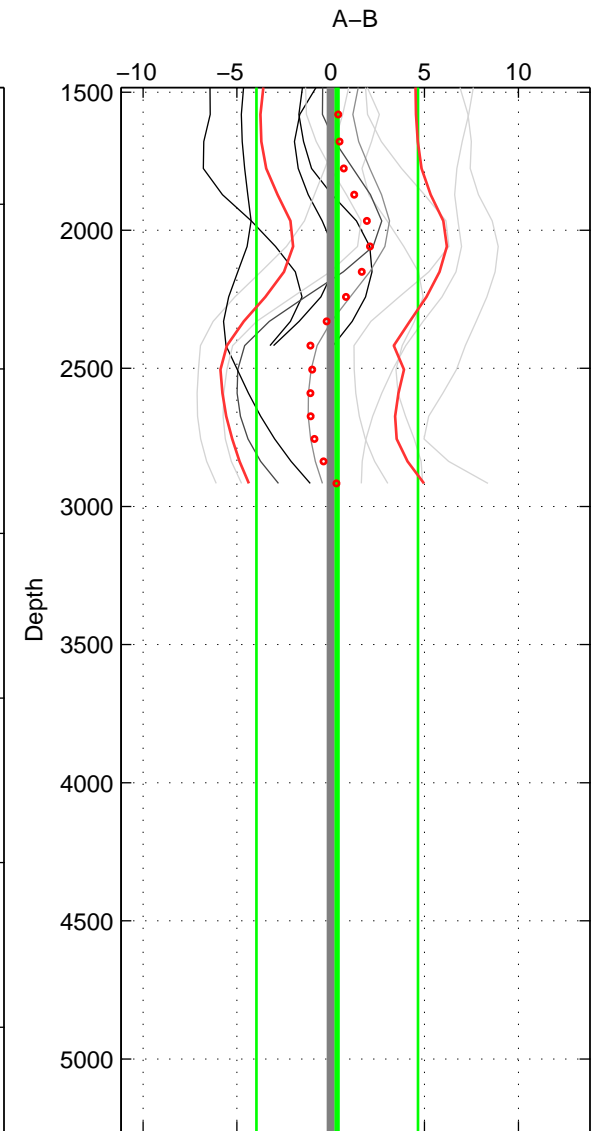

Cruise A (red). Date: Jul 2001 Cruisename: 575-49HO20010710

Cruise B (blue). Date: Nov 1998 Cruisename: 582-49NZ19981030

*** "Favourite" values are means of spaces 1 2.

| | Offset | O.StDev | Ratio | R.Stdev | Rating |
|--------|--------|---------|-------|---------|--------|
| SIGMA: | 0.289 | 2.823 | 1.000 | 0.001 | 4 |
| THETA: | 0.410 | 2.480 | 1.000 | 0.001 | 4 |
| DEPTH: | 0.345 | 4.309 | 1.000 | 0.002 | 3 |
| FAV.: | 0.349 | 2.652 | 1.000 | 0.001 | 4 |

Profiles of A: 6
 Profiles of B: 6
 Diff profs : 12
 WMoffset (A-B): 0.28858
 WMoffset stdev: 2.8233
 WMratio (A/B): 1.0001
 WMratio stdev: 0.0011958

Quality (1-5): 4

Profiles of A: 6
 Profiles of B: 6
 Diff profs : 12
 WMoffset (A-B): 0.40985
 WMoffset stdev: 2.4804
 WMratio (A/B): 1.0002
 WMratio stdev: 0.0010525

Quality (1-5): 4

Profiles of A: 6
 Profiles of B: 6
 Diff profs : 12
 WMoffset (A-B): 0.34528
 WMoffset stdev: 4.3088
 WMratio (A/B): 1.0001
 WMratio stdev: 0.0018232

Quality (1-5): 3