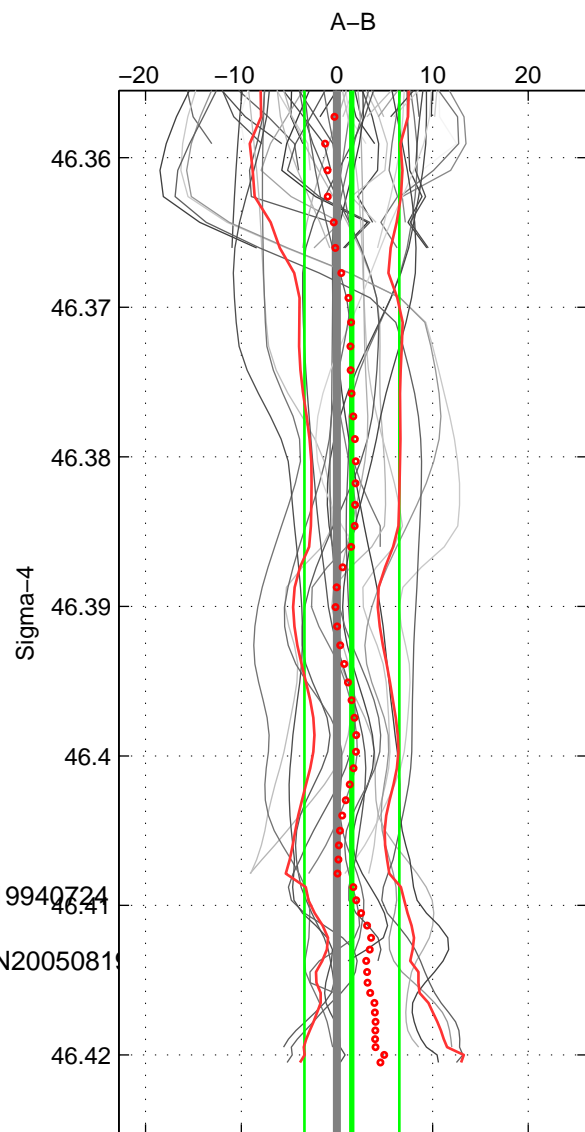

Cruise A (red). Date: Aug 1994 Cruisename: 32-18SN19940724
 Cruise B (blue). Date: Sep 2005 Cruisename: 110-77DN20050811

*** "Favourite" values are means of spaces 1 2 3.

	Offset	O.StDev	Ratio	R.Stdev	Rating
SIGMA:	1.559	4.967	1.001	0.002	5
THETA:	0.761	5.061	1.000	0.002	5
DEPTH:	3.038	5.105	1.001	0.002	5
FAV.:	1.786	5.044	1.001	0.002	5

Profiles of A: 9
 Profiles of B: 14
 Diff profs: 61
 WMoffset (A-B): 1.5592
 WMoffset stdev: 4.9671
 WMratio (A/B): 1.0007
 WMratio stdev: 0.0022976

Quality (1-5): 5

Profiles of A: 9
 Profiles of B: 14
 Diff profs: 61
 WMoffset (A-B): 0.76113
 WMoffset stdev: 5.0612
 WMratio (A/B): 1.0004
 WMratio stdev: 0.0023392

Quality (1-5): 5

Profiles of A: 9
 Profiles of B: 14
 Diff profs: 61
 WMoffset (A-B): 3.0376
 WMoffset stdev: 5.105
 WMratio (A/B): 1.0014
 WMratio stdev: 0.0023657

Quality (1-5): 5