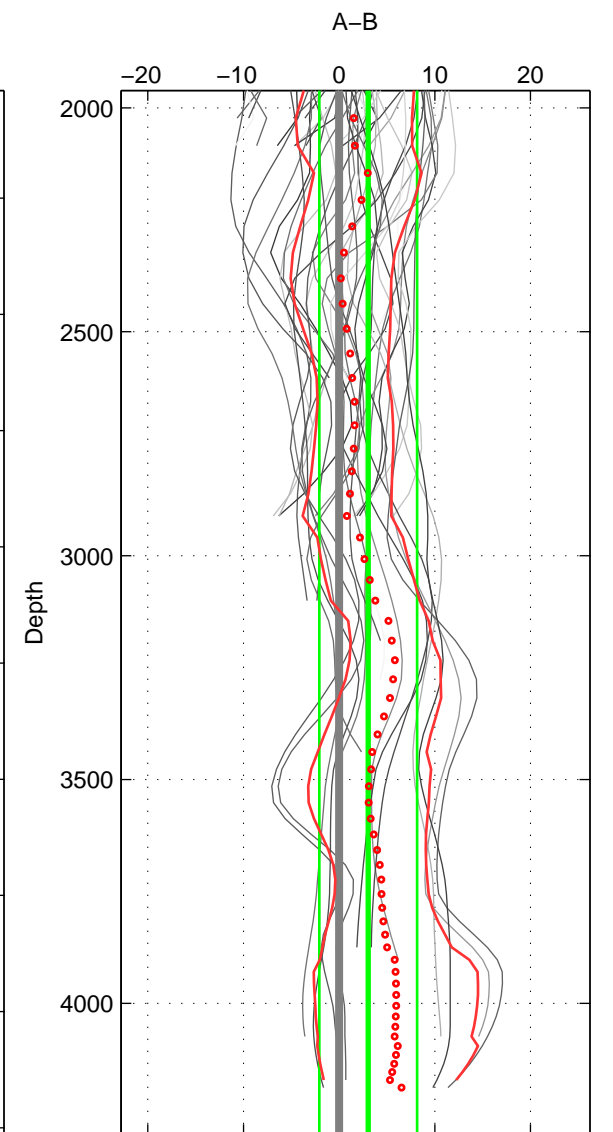

Cruise A (red). Date: Aug 1994 Cruisename: 32-18SN19940724
 Cruise B (blue). Date: Sep 2005 Cruisename: 110-77DN20050811

*** "Favourite" values are means of spaces 1 2 3.

	Offset	O.StDev	Ratio	R.Stdev	Rating
SIGMA:	1.559	4.967	1.001	0.002	5
THETA:	0.761	5.061	1.000	0.002	5
DEPTH:	3.038	5.105	1.001	0.002	5
FAV.:	1.786	5.044	1.001	0.002	5

Profiles of A: 9
 Profiles of B: 14
 Diff profs: 61
 WMoffset (A-B): 1.5592
 WMoffset stdev: 4.9671
 WMratio (A/B): 1.0007
 WMratio stdev: 0.0022976

Quality (1-5): 5

Profiles of A: 9
 Profiles of B: 14
 Diff profs: 61
 WMoffset (A-B): 0.76113
 WMoffset stdev: 5.0612
 WMratio (A/B): 1.0004
 WMratio stdev: 0.0023392

Quality (1-5): 5

Profiles of A: 9
 Profiles of B: 14
 Diff profs: 61
 WMoffset (A-B): 3.0376
 WMoffset stdev: 5.105
 WMratio (A/B): 1.0014
 WMratio stdev: 0.0023657

Quality (1-5): 5