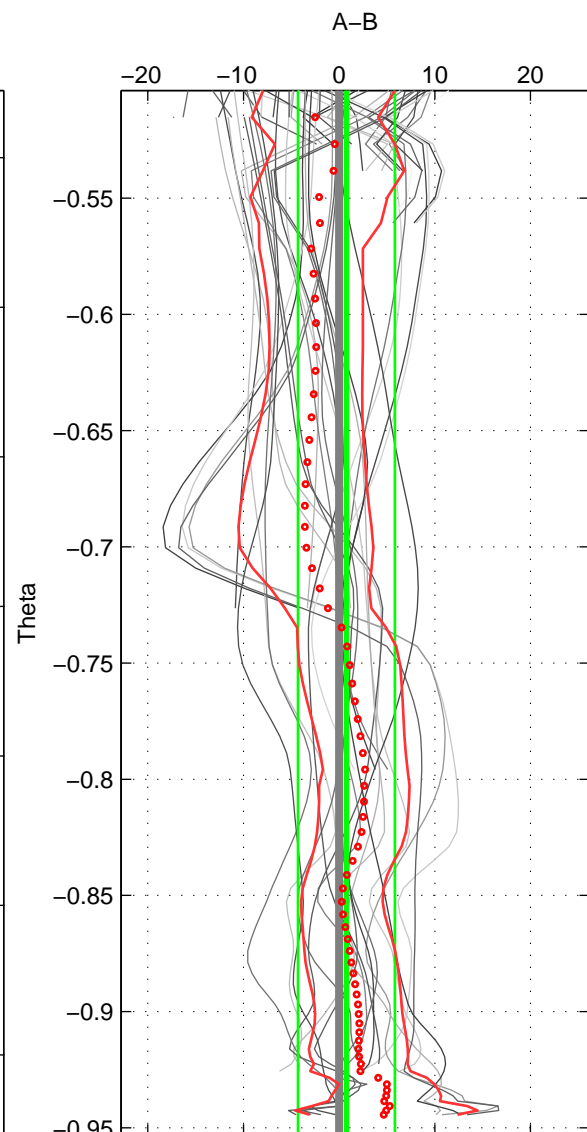

Cruise A (red). Date: Aug 1994 Cruisename: 32-18SN19940724
 Cruise B (blue). Date: Sep 2005 Cruisename: 110-77DN20050811

*** "Favourite" values are means of spaces 1 2 3.

	Offset	O.StDev	Ratio	R.Stdev	Rating
SIGMA:	1.559	4.967	1.001	0.002	5
THETA:	0.761	5.061	1.000	0.002	5
DEPTH:	3.038	5.105	1.001	0.002	5
FAV.:	1.786	5.044	1.001	0.002	5

Profiles of A: 9
 Profiles of B: 14
 Diff profs: 61
 WMoffset (A-B): 1.5592
 WMoffset stdev: 4.9671
 WMratio (A/B): 1.0007
 WMratio stdev: 0.0022976

Quality (1-5): 5

Profiles of A: 9
 Profiles of B: 14
 Diff profs: 61
 WMoffset (A-B): 0.76113
 WMoffset stdev: 5.0612
 WMratio (A/B): 1.0004
 WMratio stdev: 0.0023392

Quality (1-5): 5

Profiles of A: 9
 Profiles of B: 14
 Diff profs: 61
 WMoffset (A-B): 3.0376
 WMoffset stdev: 5.105
 WMratio (A/B): 1.0014
 WMratio stdev: 0.0023657

Quality (1-5): 5