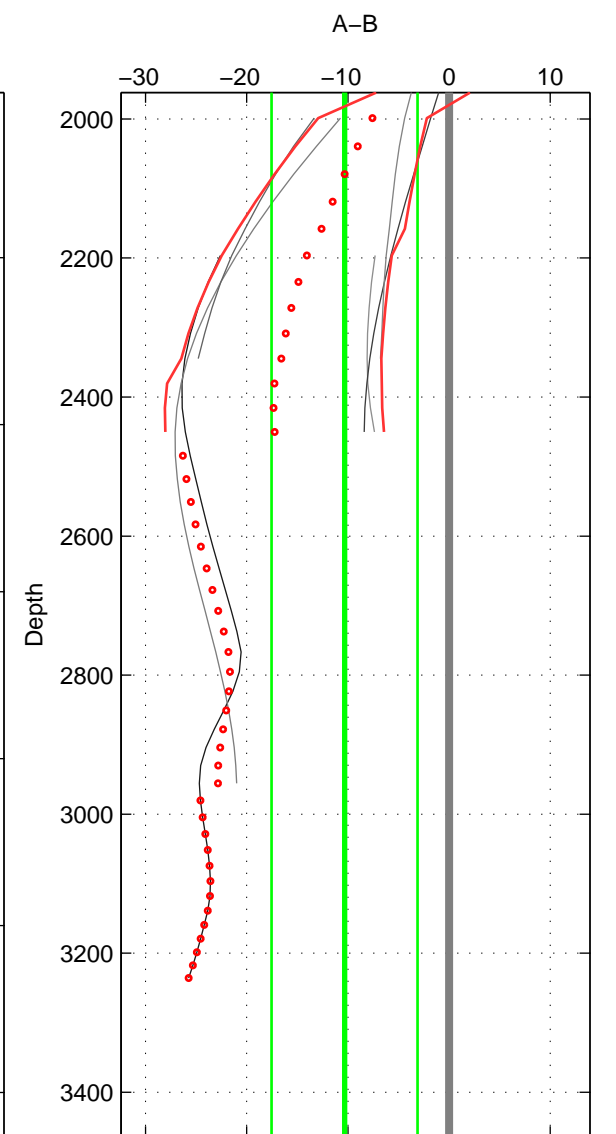

Cruise A (red). Date: Mar 1997 Cruisename: 75-58AA19970225

Cruise B (blue). Date: Aug 1993 Cruisename: 87-58JH19930730

*** "Favourite" values are means of spaces 1 2 3.

	Offset	O.StDev	Ratio	R.Stdev	Rating
SIGMA:	-18.594	2.800	0.991	0.001	3
THETA:	-21.424	2.967	0.990	0.001	3
DEPTH:	-10.331	7.225	0.995	0.003	3
FAV. :	-16.783	4.331	0.992	0.002	3

Profiles of A: 27
 Profiles of B: 3
 Diff profs : 25
 WMoffset (A-B): -18.5936
 WMoffset stdev: 2.8002
 WMratio (A/B): 0.99145
 WMratio stdev: 0.0012842

Quality (1-5): 3

Profiles of A: 26
 Profiles of B: 3
 Diff profs : 25
 WMoffset (A-B): -21.4236
 WMoffset stdev: 2.967
 WMratio (A/B): 0.99017
 WMratio stdev: 0.0013594

Quality (1-5): 3

Profiles of A: 25
 Profiles of B: 3
 Diff profs : 23
 WMoffset (A-B): -10.3311
 WMoffset stdev: 7.2248
 WMratio (A/B): 0.99524
 WMratio stdev: 0.003315

Quality (1-5): 3