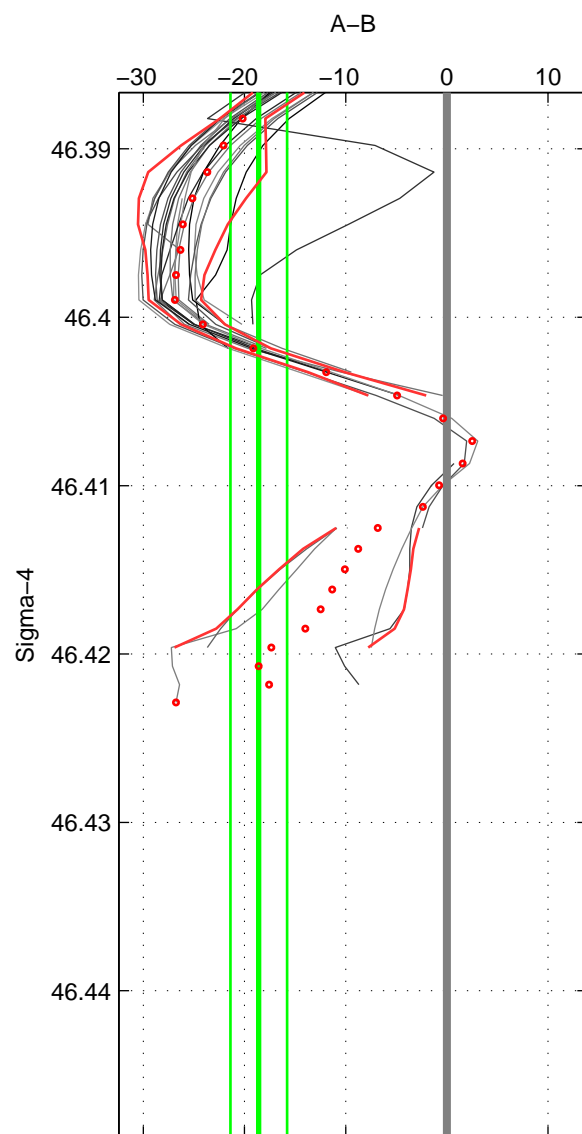

Cruise A (red). Date: Mar 1997 Cruisename: 75-58AA19970225

Cruise B (blue). Date: Aug 1993 Cruisename: 87-58JH19930730

*** "Favourite" values are means of spaces 1 2 3.

	Offset	O.StDev	Ratio	R.Stdev	Rating
SIGMA:	-18.594	2.800	0.991	0.001	3
THETA:	-21.424	2.967	0.990	0.001	3
DEPTH:	-10.331	7.225	0.995	0.003	3
FAV. :	-16.783	4.331	0.992	0.002	3

Profiles of A: 27
 Profiles of B: 3
 Diff profs : 25
 WMoffset (A-B): -18.5936
 WMoffset stdev: 2.8002
 WMratio (A/B): 0.99145
 WMratio stdev: 0.0012842

Quality (1-5): 3

Profiles of A: 26
 Profiles of B: 3
 Diff profs : 25
 WMoffset (A-B): -21.4236
 WMoffset stdev: 2.967
 WMratio (A/B): 0.99017
 WMratio stdev: 0.0013594

Quality (1-5): 3

Profiles of A: 25
 Profiles of B: 3
 Diff profs : 23
 WMoffset (A-B): -10.3311
 WMoffset stdev: 7.2248
 WMratio (A/B): 0.99524
 WMratio stdev: 0.003315

Quality (1-5): 3