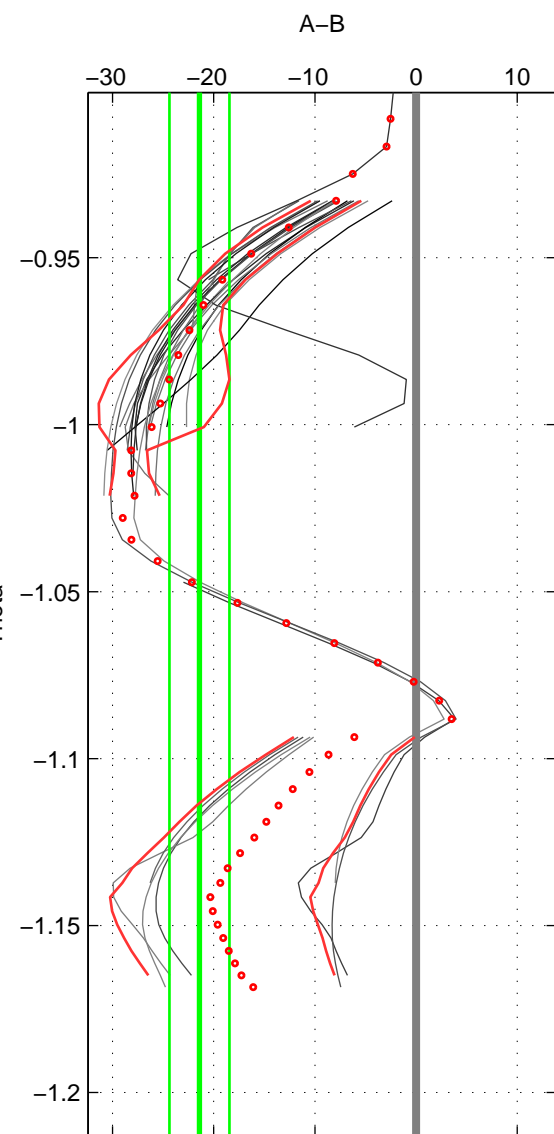

Cruise A (red). Date: Mar 1997 Cruisename: 75-58AA19970225

Cruise B (blue). Date: Aug 1993 Cruisename: 87-58JH19930730

*** "Favourite" values are means of spaces 1 2 3.

	Offset	O.StDev	Ratio	R.Stdev	Rating
SIGMA:	-18.594	2.800	0.991	0.001	3
THETA:	-21.424	2.967	0.990	0.001	3
DEPTH:	-10.331	7.225	0.995	0.003	3
FAV. :	-16.783	4.331	0.992	0.002	3

Profiles of A: 27
 Profiles of B: 3
 Diff profs : 25
 WMoffset (A-B): -18.5936
 WMoffset stdev: 2.8002
 WMratio (A/B): 0.99145
 WMratio stdev: 0.0012842

Quality (1-5): 3

Profiles of A: 26
 Profiles of B: 3
 Diff profs : 25
 WMoffset (A-B): -21.4236
 WMoffset stdev: 2.967
 WMratio (A/B): 0.99017
 WMratio stdev: 0.0013594

Quality (1-5): 3

Profiles of A: 25
 Profiles of B: 3
 Diff profs : 23
 WMoffset (A-B): -10.3311
 WMoffset stdev: 7.2248
 WMratio (A/B): 0.99524
 WMratio stdev: 0.003315

Quality (1-5): 3