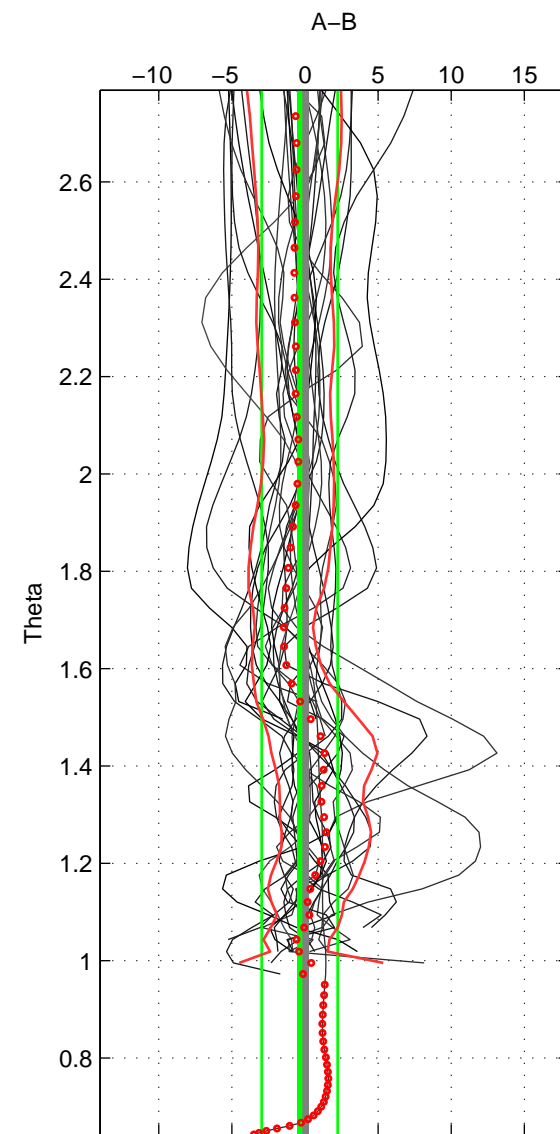

Cruise A (red). Date: Mar 1995 Cruisename: 348-316N19950310
 Cruise B (blue). Date: Oct 1995 Cruisename: 357-33MW19950922

*** "Favourite" values are means of spaces 1 2 3.

	Offset	O.StDev	Ratio	R.Stdev	Rating
SIGMA:	-0.351	2.437	1.000	0.001	5
THETA:	-0.362	2.599	1.000	0.001	5
DEPTH:	-0.830	2.754	1.000	0.001	5
FAV. :	-0.515	2.597	1.000	0.001	5

Profiles of A: 22
 Profiles of B: 45
 Diff profs : 24
 WMoffset (A-B): -0.35134
 WMoffset stdev: 2.4372
 WMratio (A/B): 0.99985
 WMratio stdev: 0.0010614

Quality (1-5): 5

Profiles of A: 22
 Profiles of B: 46
 Diff profs : 25
 WMoffset (A-B): -0.362
 WMoffset stdev: 2.5988
 WMratio (A/B): 0.99984
 WMratio stdev: 0.0011304

Quality (1-5): 5

Profiles of A: 33
 Profiles of B: 45
 Diff profs : 37
 WMoffset (A-B): -0.83028
 WMoffset stdev: 2.7539
 WMratio (A/B): 0.99964
 WMratio stdev: 0.0011975

Quality (1-5): 5