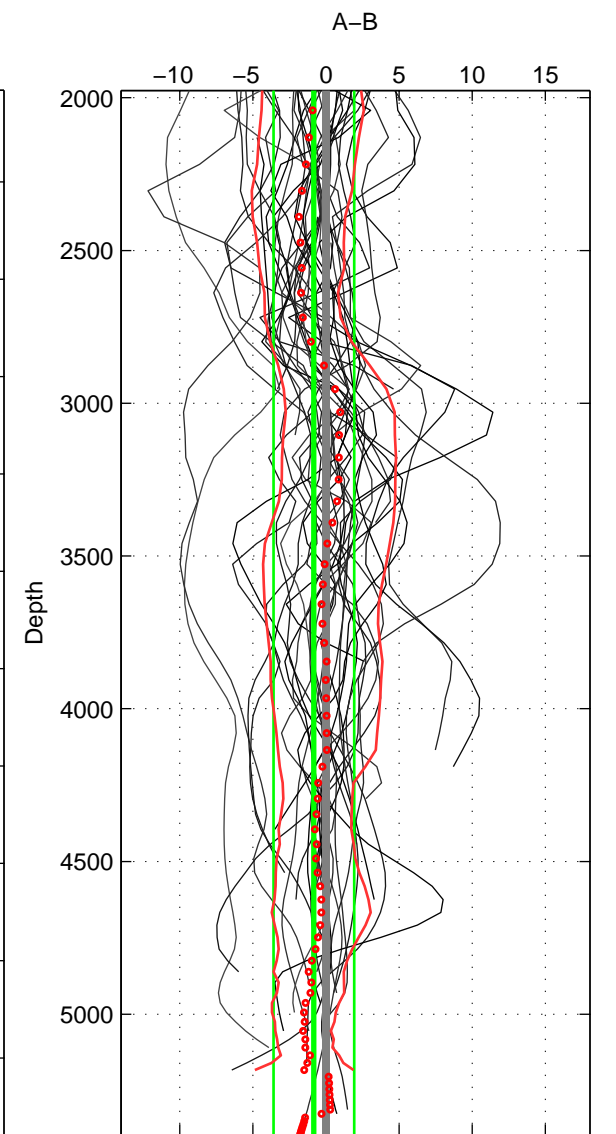

Cruise A (red). Date: Mar 1995 Cruisename: 348-316N19950310
 Cruise B (blue). Date: Oct 1995 Cruisename: 357-33MW19950922

*** "Favourite" values are means of spaces 1 2 3.

	Offset	O.StDev	Ratio	R.Stdev	Rating
SIGMA:	-0.351	2.437	1.000	0.001	5
THETA:	-0.362	2.599	1.000	0.001	5
DEPTH:	-0.830	2.754	1.000	0.001	5
FAV. :	-0.515	2.597	1.000	0.001	5

Profiles of A: 22
 Profiles of B: 45
 Diff profs : 24
 WMoffset (A-B): -0.35134
 WMoffset stdev: 2.4372
 WMratio (A/B): 0.99985
 WMratio stdev: 0.0010614

Quality (1-5): 5

Profiles of A: 22
 Profiles of B: 46
 Diff profs : 25
 WMoffset (A-B): -0.362
 WMoffset stdev: 2.5988
 WMratio (A/B): 0.99984
 WMratio stdev: 0.0011304

Quality (1-5): 5

Profiles of A: 33
 Profiles of B: 45
 Diff profs : 37
 WMoffset (A-B): -0.83028
 WMoffset stdev: 2.7539
 WMratio (A/B): 0.99964
 WMratio stdev: 0.0011975

Quality (1-5): 5