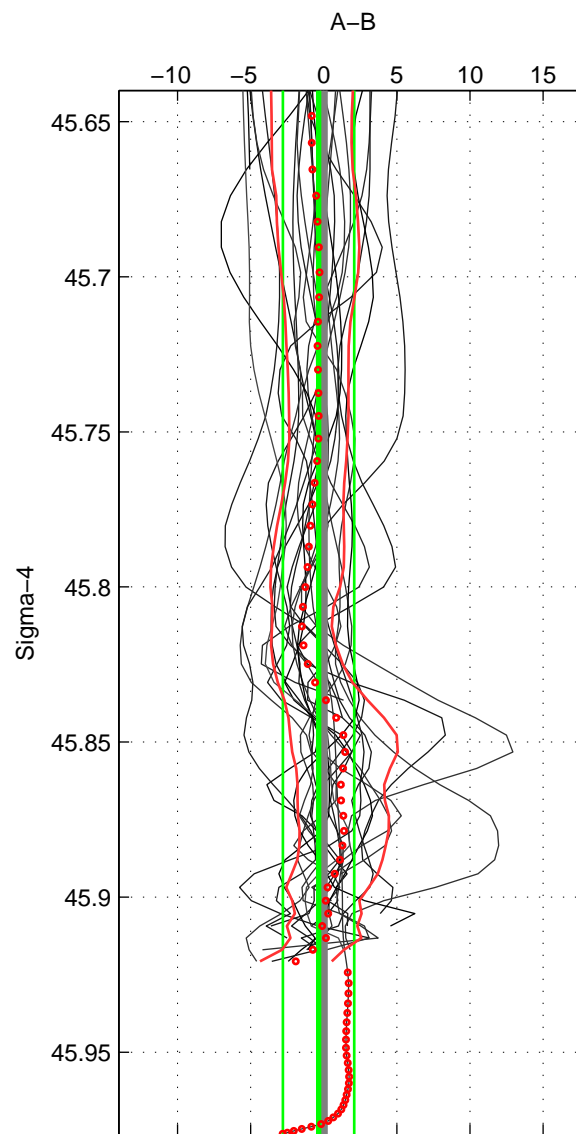

Cruise A (red). Date: Mar 1995 Cruisename: 348-316N19950310
 Cruise B (blue). Date: Oct 1995 Cruisename: 357-33MW19950922

*** "Favourite" values are means of spaces 1 2 3.

	Offset	O.StDev	Ratio	R.Stdev	Rating
SIGMA:	-0.351	2.437	1.000	0.001	5
THETA:	-0.362	2.599	1.000	0.001	5
DEPTH:	-0.830	2.754	1.000	0.001	5
FAV. :	-0.515	2.597	1.000	0.001	5

Profiles of A: 22
 Profiles of B: 45
 Diff profs : 24
 WMoffset (A-B): -0.35134
 WMoffset stdev: 2.4372
 WMratio (A/B): 0.99985
 WMratio stdev: 0.0010614

Quality (1-5): 5

Profiles of A: 22
 Profiles of B: 46
 Diff profs : 25
 WMoffset (A-B): -0.362
 WMoffset stdev: 2.5988
 WMratio (A/B): 0.99984
 WMratio stdev: 0.0011304

Quality (1-5): 5

Profiles of A: 33
 Profiles of B: 45
 Diff profs : 37
 WMoffset (A-B): -0.83028
 WMoffset stdev: 2.7539
 WMratio (A/B): 0.99964
 WMratio stdev: 0.0011975

Quality (1-5): 5