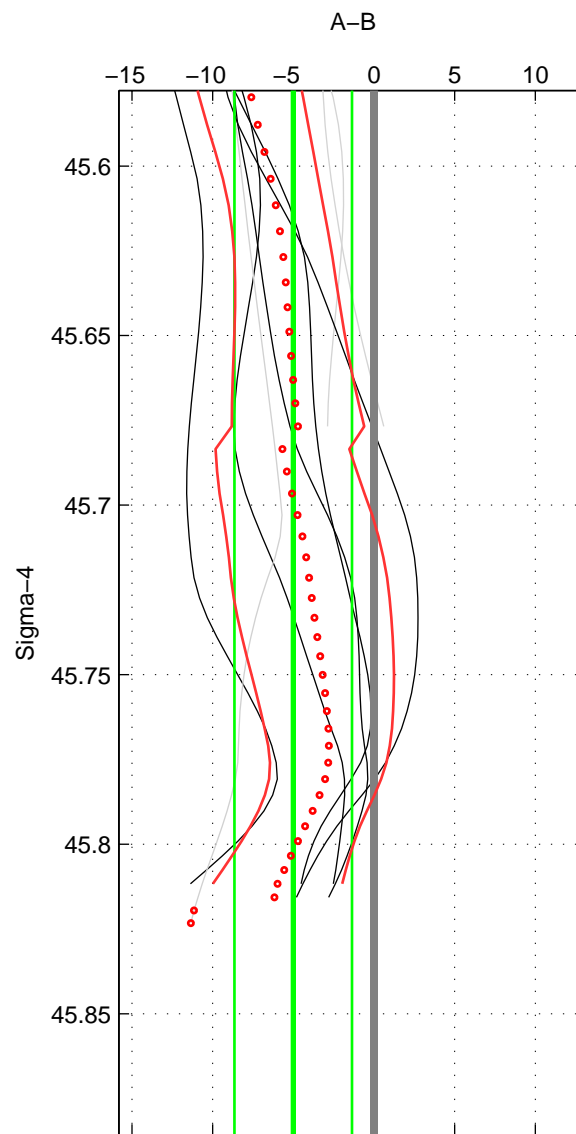

Cruise A (red). Date: Aug 1999 Cruisename: 570-49HO19990719

Cruise B (blue). Date: Jun 2001 Cruisename: 591-49NZ20010604

*** "Favourite" values are means of spaces 1 2 3.

	Offset	O.StDev	Ratio	R.Stdev	Rating
SIGMA:	-5.001	3.643	0.998	0.002	2
THETA:	-3.633	3.544	0.998	0.001	2
DEPTH:	-3.236	3.895	0.999	0.002	2
FAV. :	-3.957	3.694	0.998	0.002	2

Profiles of A: 4
 Profiles of B: 4
 Diff profs : 8
 WMoffset (A-B): -5.0013
 WMoffset stdev: 3.6432
 WMratio (A/B): 0.99789
 WMratio stdev: 0.001532

Quality (1-5): 2

Profiles of A: 4
 Profiles of B: 4
 Diff profs : 8
 WMoffset (A-B): -3.6326
 WMoffset stdev: 3.5445
 WMratio (A/B): 0.99846
 WMratio stdev: 0.0014952

Quality (1-5): 2

Profiles of A: 4
 Profiles of B: 4
 Diff profs : 8
 WMoffset (A-B): -3.2363
 WMoffset stdev: 3.8948
 WMratio (A/B): 0.99863
 WMratio stdev: 0.0016353

Quality (1-5): 2