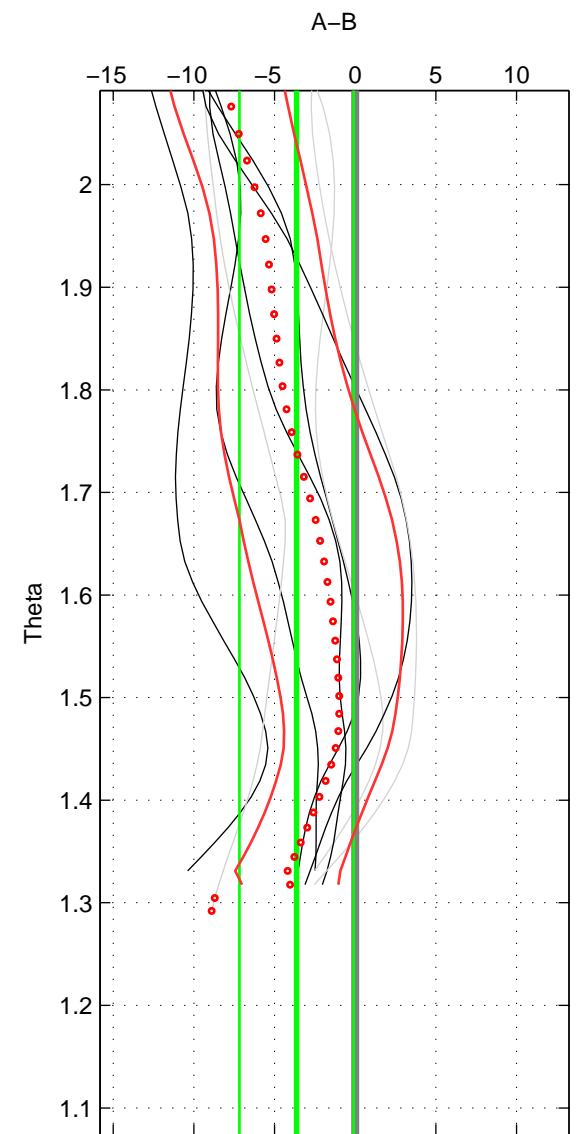

Cruise A (red). Date: Aug 1999 Cruisename: 570-49HO19990719

Cruise B (blue). Date: Jun 2001 Cruisename: 591-49NZ20010604

*** "Favourite" values are means of spaces 1 2 3.

	Offset	O.StDev	Ratio	R.Stdev	Rating
SIGMA:	-5.001	3.643	0.998	0.002	2
THETA:	-3.633	3.544	0.998	0.001	2
DEPTH:	-3.236	3.895	0.999	0.002	2
FAV. :	-3.957	3.694	0.998	0.002	2

Profiles of A: 4
 Profiles of B: 4
 Diff profs : 8
 WMoffset (A-B): -5.0013
 WMoffset stdev: 3.6432
 WMratio (A/B): 0.99789
 WMratio stdev: 0.001532

Quality (1-5): 2

Profiles of A: 4
 Profiles of B: 4
 Diff profs : 8
 WMoffset (A-B): -3.6326
 WMoffset stdev: 3.5445
 WMratio (A/B): 0.99846
 WMratio stdev: 0.0014952

Quality (1-5): 2

Profiles of A: 4
 Profiles of B: 4
 Diff profs : 8
 WMoffset (A-B): -3.2363
 WMoffset stdev: 3.8948
 WMratio (A/B): 0.99863
 WMratio stdev: 0.0016353

Quality (1-5): 2