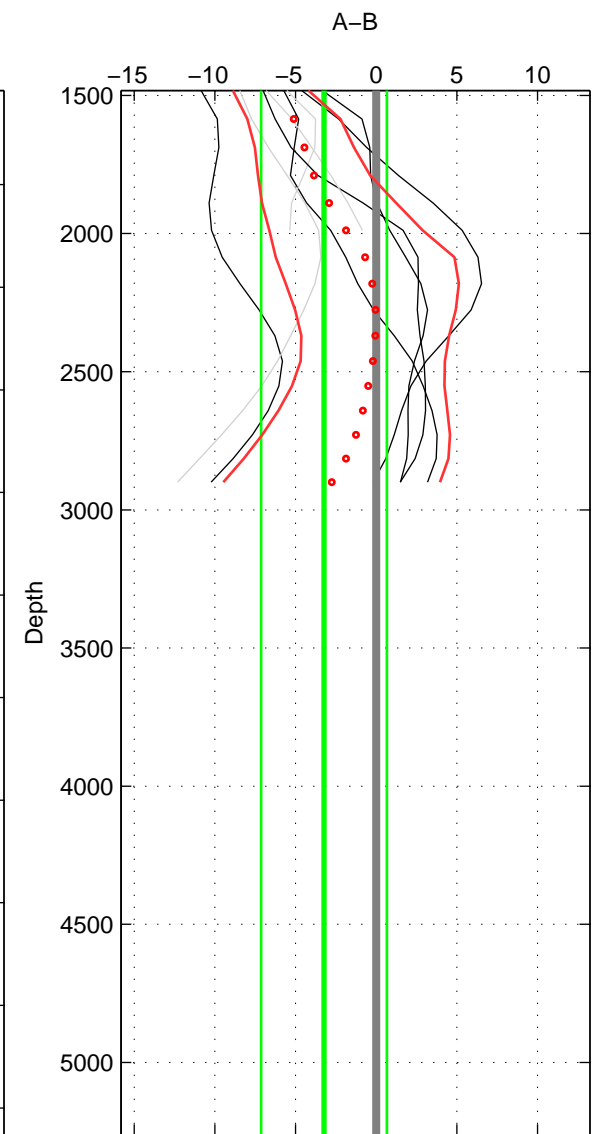

Cruise A (red). Date: Aug 1999 Cruisename: 570-49HO19990719

Cruise B (blue). Date: Jun 2001 Cruisename: 591-49NZ20010604

*** "Favourite" values are means of spaces 1 2 3.

	Offset	O.StDev	Ratio	R.Stdev	Rating
SIGMA:	-5.001	3.643	0.998	0.002	2
THETA:	-3.633	3.544	0.998	0.001	2
DEPTH:	-3.236	3.895	0.999	0.002	2
FAV. :	-3.957	3.694	0.998	0.002	2

Profiles of A: 4
 Profiles of B: 4
 Diff profs : 8
 WMoffset (A-B): -5.0013
 WMoffset stdev: 3.6432
 WMratio (A/B): 0.99789
 WMratio stdev: 0.001532

Quality (1-5): 2

Profiles of A: 4
 Profiles of B: 4
 Diff profs : 8
 WMoffset (A-B): -3.6326
 WMoffset stdev: 3.5445
 WMratio (A/B): 0.99846
 WMratio stdev: 0.0014952

Quality (1-5): 2

Profiles of A: 4
 Profiles of B: 4
 Diff profs : 8
 WMoffset (A-B): -3.2363
 WMoffset stdev: 3.8948
 WMratio (A/B): 0.99863
 WMratio stdev: 0.0016353

Quality (1-5): 2