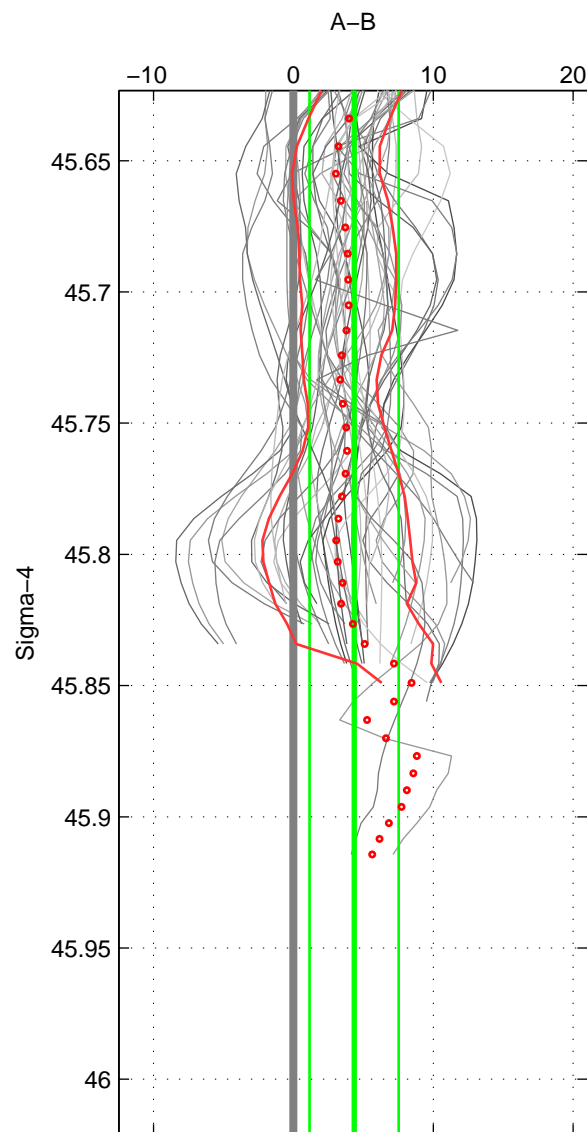

Cruise A (red). Date: Jun 1997 Cruisename: 228-316N19970530

Cruise B (blue). Date: Apr 1991 Cruisename: 297-64TR19910408

*** "Favourite" values are means of spaces 1 3.

	Offset	O.StDev	Ratio	R.Stdev	Rating
SIGMA:	4.348	3.187	1.002	0.001	4
THETA:	4.665	3.127	1.002	0.001	3
DEPTH:	3.102	4.559	1.001	0.002	4
FAV.:	3.725	3.873	1.002	0.002	4

Profiles of A: 5
 Profiles of B: 24
 Diff profs : 47
 WMoffset (A-B): 4.3479
 WMoffset stdev: 3.1865
 WMratio (A/B): 1.002
 WMratio stdev: 0.0014829

Quality (1-5): 4

Profiles of A: 5
 Profiles of B: 24
 Diff profs : 47
 WMoffset (A-B): 4.6649
 WMoffset stdev: 3.1274
 WMratio (A/B): 1.0022
 WMratio stdev: 0.0014575

Quality (1-5): 3

Profiles of A: 5
 Profiles of B: 24
 Diff profs : 47
 WMoffset (A-B): 3.1016
 WMoffset stdev: 4.5594
 WMratio (A/B): 1.0014
 WMratio stdev: 0.0021197

Quality (1-5): 4