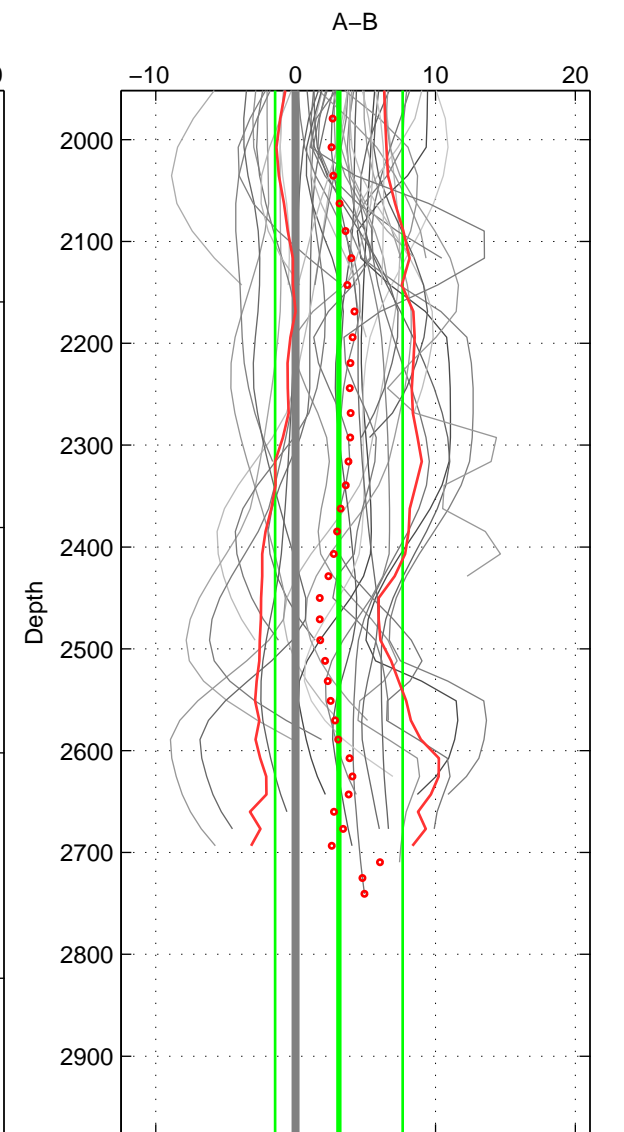

Cruise A (red). Date: Jun 1997 Cruisename: 228-316N19970530

Cruise B (blue). Date: Apr 1991 Cruisename: 297-64TR19910408

*** "Favourite" values are means of spaces 1 3.

	Offset	O.StDev	Ratio	R.Stdev	Rating
SIGMA:	4.348	3.187	1.002	0.001	4
THETA:	4.665	3.127	1.002	0.001	3
DEPTH:	3.102	4.559	1.001	0.002	4
FAV.:	3.725	3.873	1.002	0.002	4

Profiles of A: 5
 Profiles of B: 24
 Diff profs : 47
 WMoffset (A-B): 4.3479
 WMoffset stdev: 3.1865
 WMratio (A/B): 1.002
 WMratio stdev: 0.0014829

Quality (1-5): 4

Profiles of A: 5
 Profiles of B: 24
 Diff profs : 47
 WMoffset (A-B): 4.6649
 WMoffset stdev: 3.1274
 WMratio (A/B): 1.0022
 WMratio stdev: 0.0014575

Quality (1-5): 3

Profiles of A: 5
 Profiles of B: 24
 Diff profs : 47
 WMoffset (A-B): 3.1016
 WMoffset stdev: 4.5594
 WMratio (A/B): 1.0014
 WMratio stdev: 0.0021197

Quality (1-5): 4