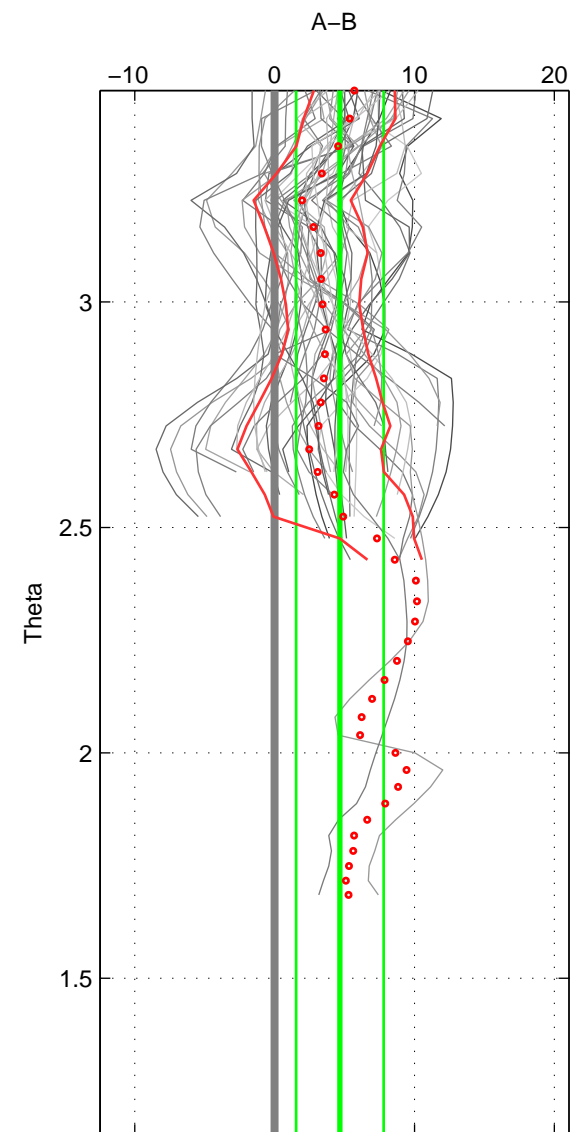

Cruise A (red). Date: Jun 1997 Cruisename: 228-316N19970530

Cruise B (blue). Date: Apr 1991 Cruisename: 297-64TR19910408

*** "Favourite" values are means of spaces 1 3.

	Offset	O.StDev	Ratio	R.Stdev	Rating
SIGMA:	4.348	3.187	1.002	0.001	4
THETA:	4.665	3.127	1.002	0.001	3
DEPTH:	3.102	4.559	1.001	0.002	4
FAV.:	3.725	3.873	1.002	0.002	4

Profiles of A: 5
 Profiles of B: 24
 Diff profs : 47
 WMoffset (A-B): 4.3479
 WMoffset stdev: 3.1865
 WMratio (A/B): 1.002
 WMratio stdev: 0.0014829

Quality (1-5): 4

Profiles of A: 5
 Profiles of B: 24
 Diff profs : 47
 WMoffset (A-B): 4.6649
 WMoffset stdev: 3.1274
 WMratio (A/B): 1.0022
 WMratio stdev: 0.0014575

Quality (1-5): 3

Profiles of A: 5
 Profiles of B: 24
 Diff profs : 47
 WMoffset (A-B): 3.1016
 WMoffset stdev: 4.5594
 WMratio (A/B): 1.0014
 WMratio stdev: 0.0021197

Quality (1-5): 4