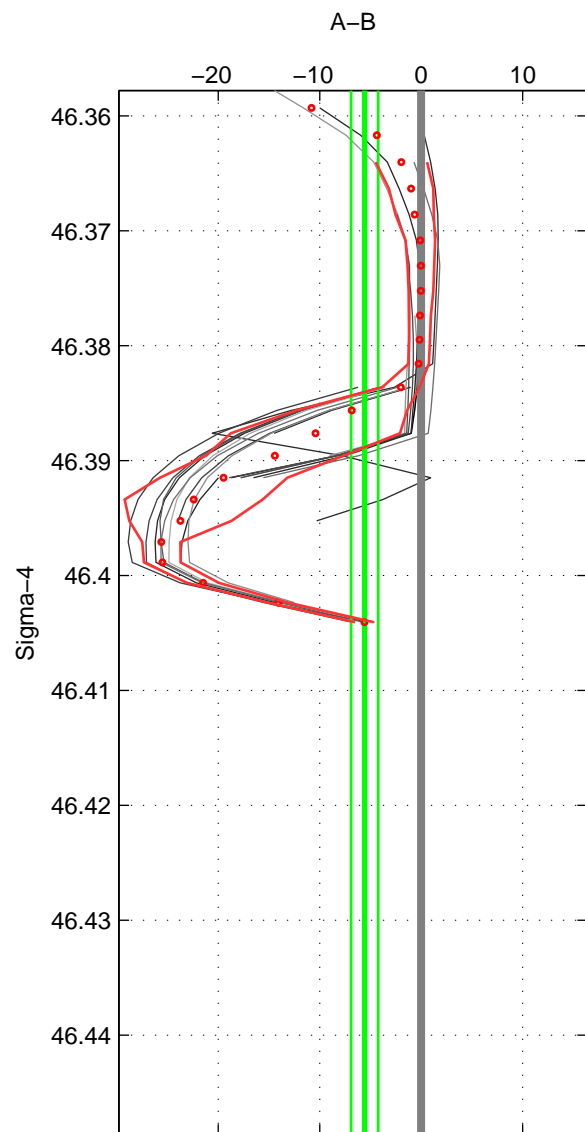

Cruise A (red). Date: Jun 2009 Cruisename: 83-58GS20090528

Cruise B (blue). Date: Aug 1993 Cruisename: 87-58JH19930730

\*\*\* "Favourite" values are means of spaces 1 2 3.

	Offset	O.StDev	Ratio	R.Stdev	Rating
SIGMA:	-5.566	1.346	0.997	0.001	3
THETA:	-3.054	1.361	0.999	0.001	3
DEPTH:	-19.469	2.273	0.991	0.001	3
FAV.:	-9.363	1.660	0.996	0.001	3

Profiles of A: 32  
 Profiles of B: 4  
 Diff profs : 17  
 WMoffset (A-B): -5.566  
 WMoffset stdev: 1.3459  
 WMratio (A/B): 0.99742  
 WMratio stdev: 0.00062114

Quality (1-5): 3

Profiles of A: 32  
 Profiles of B: 4  
 Diff profs : 17  
 WMoffset (A-B): -3.0536  
 WMoffset stdev: 1.3609  
 WMratio (A/B): 0.99858  
 WMratio stdev: 0.00062853

Quality (1-5): 3

Profiles of A: 32  
 Profiles of B: 4  
 Diff profs : 22  
 WMoffset (A-B): -19.4695  
 WMoffset stdev: 2.273  
 WMratio (A/B): 0.99107  
 WMratio stdev: 0.0010421

Quality (1-5): 3