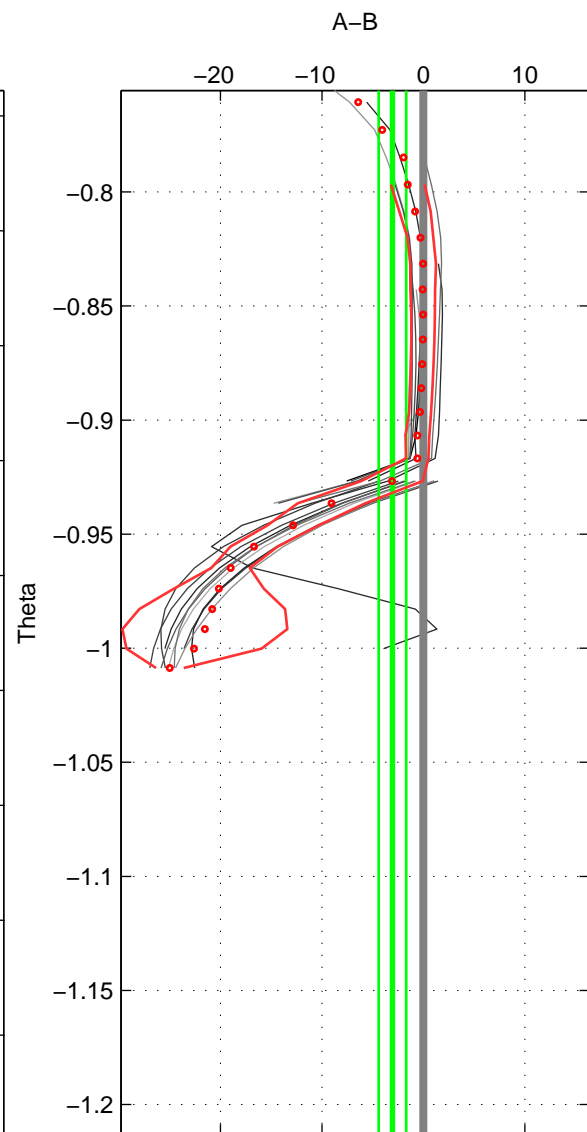

Cruise A (red). Date: Jun 2009 Cruisename: 83-58GS20090528

Cruise B (blue). Date: Aug 1993 Cruisename: 87-58JH19930730

\*\*\* "Favourite" values are means of spaces 1 2 3.

	Offset	O.StDev	Ratio	R.Stdev	Rating
SIGMA:	-5.566	1.346	0.997	0.001	3
THETA:	-3.054	1.361	0.999	0.001	3
DEPTH:	-19.469	2.273	0.991	0.001	3
FAV.:	-9.363	1.660	0.996	0.001	3

Profiles of A: 32  
 Profiles of B: 4  
 Diff profs : 17  
 WMoffset (A-B): -5.566  
 WMoffset stdev: 1.3459  
 WMratio (A/B): 0.99742  
 WMratio stdev: 0.00062114

Quality (1-5): 3

Profiles of A: 32  
 Profiles of B: 4  
 Diff profs : 17  
 WMoffset (A-B): -3.0536  
 WMoffset stdev: 1.3609  
 WMratio (A/B): 0.99858  
 WMratio stdev: 0.00062853

Quality (1-5): 3

Profiles of A: 32  
 Profiles of B: 4  
 Diff profs : 22  
 WMoffset (A-B): -19.4695  
 WMoffset stdev: 2.273  
 WMratio (A/B): 0.99107  
 WMratio stdev: 0.0010421

Quality (1-5): 3