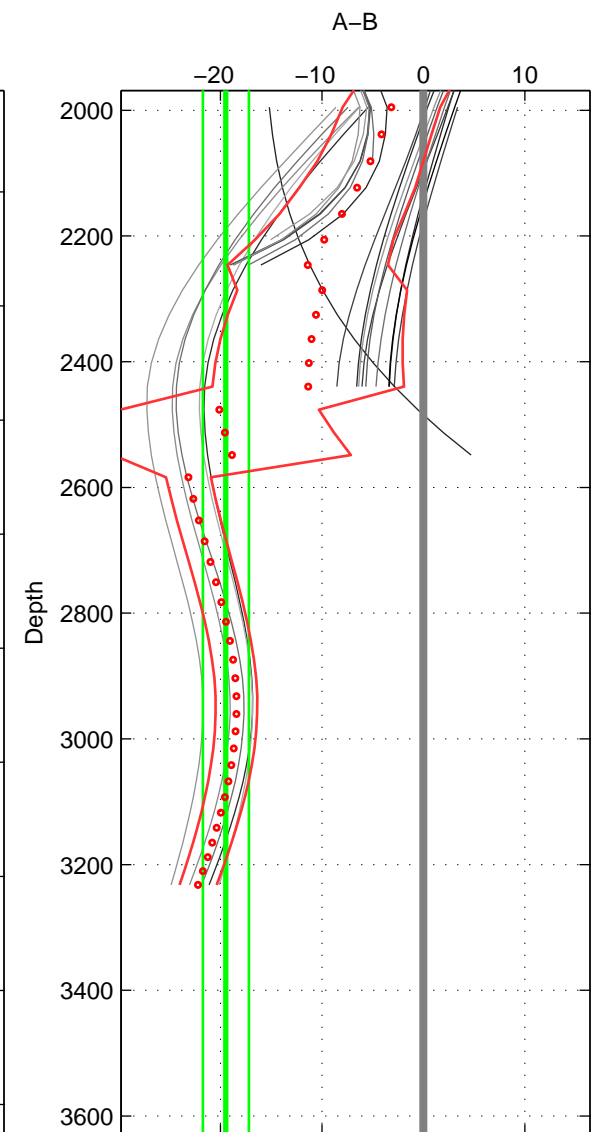

Cruise A (red). Date: Jun 2009 Cruisename: 83-58GS20090528

Cruise B (blue). Date: Aug 1993 Cruisename: 87-58JH19930730

\*\*\* "Favourite" values are means of spaces 1 2 3.

	Offset	O.StDev	Ratio	R.Stdev	Rating
SIGMA:	-5.566	1.346	0.997	0.001	3
THETA:	-3.054	1.361	0.999	0.001	3
DEPTH:	-19.469	2.273	0.991	0.001	3
FAV.:	-9.363	1.660	0.996	0.001	3

Profiles of A: 32  
 Profiles of B: 4  
 Diff profs : 17  
 WMoffset (A-B): -5.566  
 WMoffset stdev: 1.3459  
 WMratio (A/B): 0.99742  
 WMratio stdev: 0.00062114

Quality (1-5): 3

Profiles of A: 32  
 Profiles of B: 4  
 Diff profs : 17  
 WMoffset (A-B): -3.0536  
 WMoffset stdev: 1.3609  
 WMratio (A/B): 0.99858  
 WMratio stdev: 0.00062853

Quality (1-5): 3

Profiles of A: 32  
 Profiles of B: 4  
 Diff profs : 22  
 WMoffset (A-B): -19.4695  
 WMoffset stdev: 2.273  
 WMratio (A/B): 0.99107  
 WMratio stdev: 0.0010421

Quality (1-5): 3