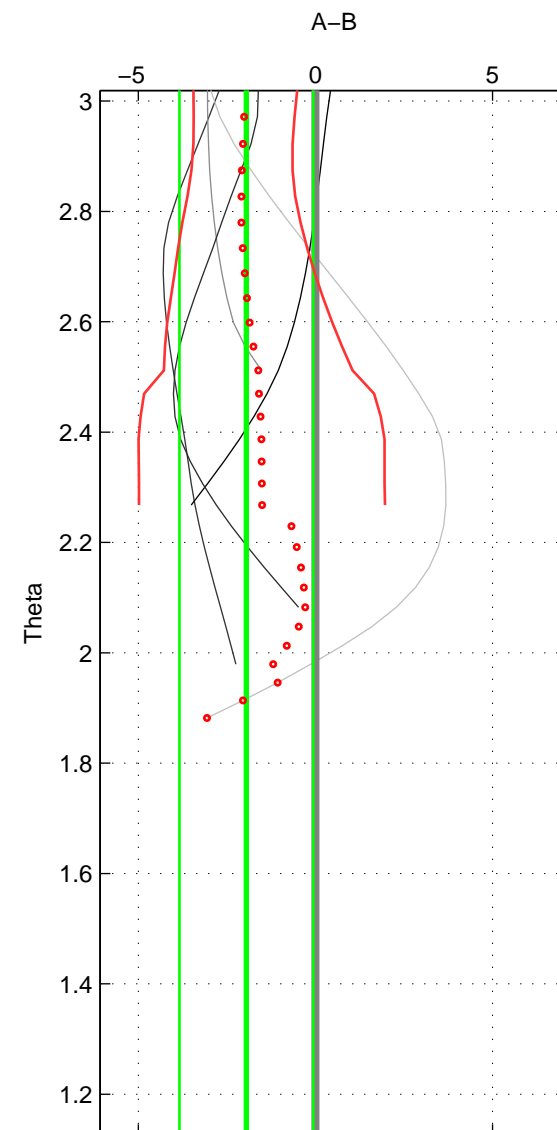

Cruise A (red). Date: Apr 2004 Cruisename: 665-49UF20040421

Cruise B (blue). Date: Feb 2008 Cruisename: 717-49UP20080122

*** "Favourite" values are means of spaces 1 2.

	Offset	O.StDev	Ratio	R.Stdev	Rating
SIGMA:	-1.550	2.454	0.999	0.001	4
THETA:	-1.951	1.888	0.999	0.001	4
DEPTH:	-0.964	0.715	1.000	0.000	3
FAV. :	-1.751	2.171	0.999	0.001	4

Profiles of A: 5
 Profiles of B: 7
 Diff profs : 5
 WMoffset (A-B): -1.55
 WMoffset stdev: 2.454
 WMratio (A/B): 0.99934
 WMratio stdev: 0.0010466

Quality (1-5): 4

Profiles of A: 5
 Profiles of B: 7
 Diff profs : 5
 WMoffset (A-B): -1.9514
 WMoffset stdev: 1.8877
 WMratio (A/B): 0.99917
 WMratio stdev: 0.00080567

Quality (1-5): 4

Please note that statistics are bad.

Profiles of A: 5
 Profiles of B: 7
 Diff profs : 5
 WMoffset (A-B): -0.96375
 WMoffset stdev: 0.71497
 WMratio (A/B): 0.99959
 WMratio stdev: 0.00030529