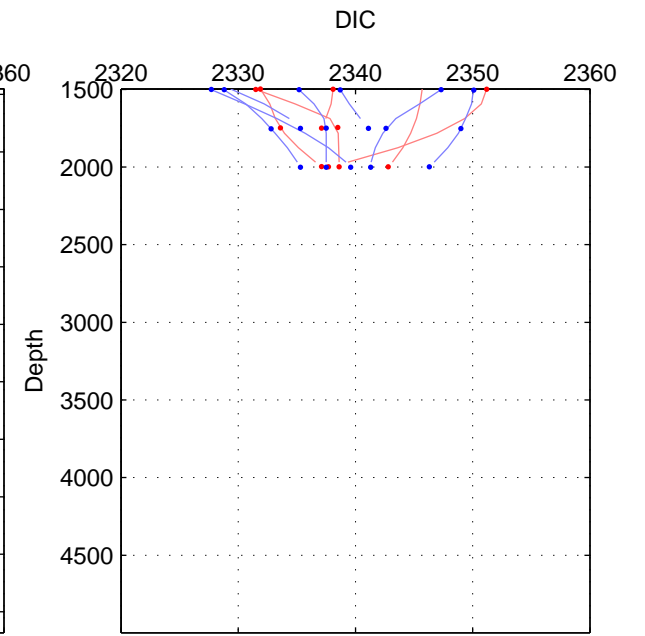

Cruise A (red). Date: Apr 2004 Cruisename: 665-49UF20040421

Cruise B (blue). Date: Feb 2008 Cruisename: 717-49UP20080122

*** "Favourite" values are means of spaces 1 2.

	Offset	O.StDev	Ratio	R.Stdev	Rating
SIGMA:	-1.550	2.454	0.999	0.001	4
THETA:	-1.951	1.888	0.999	0.001	4
DEPTH:	-0.964	0.715	1.000	0.000	3
FAV. :	-1.751	2.171	0.999	0.001	4

Profiles of A: 5
 Profiles of B: 7
 Diff profs : 5
 WMoffset (A-B): -1.55
 WMoffset stdev: 2.454
 WMratio (A/B): 0.99934
 WMratio stdev: 0.0010466

Quality (1-5): 4

Profiles of A: 5
 Profiles of B: 7
 Diff profs : 5
 WMoffset (A-B): -1.9514
 WMoffset stdev: 1.8877
 WMratio (A/B): 0.99917
 WMratio stdev: 0.00080567

Quality (1-5): 4

Please note that statistics are bad.

Profiles of A: 5
 Profiles of B: 7
 Diff profs : 5
 WMoffset (A-B): -0.96375
 WMoffset stdev: 0.71497
 WMratio (A/B): 0.99959
 WMratio stdev: 0.00030529