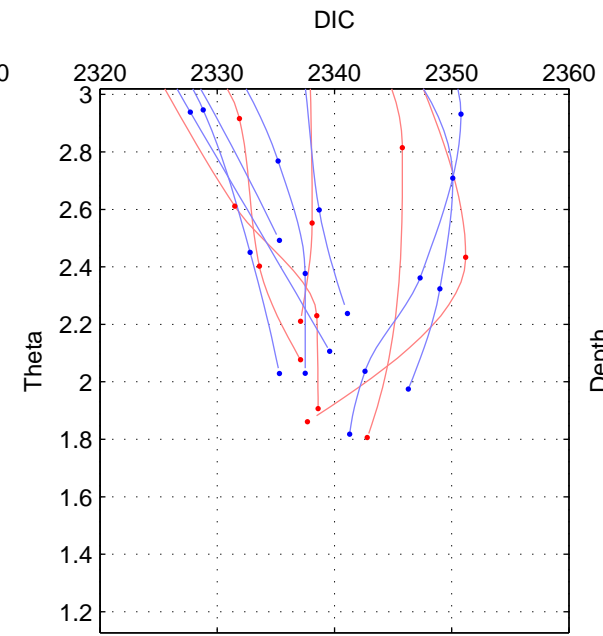

Cruise A (red). Date: Apr 2004 Cruisename: 665-49UF20040421

Cruise B (blue). Date: Feb 2008 Cruisename: 717-49UP20080122

*** "Favourite" values are means of spaces 1 2.

	Offset	O.StDev	Ratio	R.Stdev	Rating
SIGMA:	-1.550	2.454	0.999	0.001	4
THETA:	-1.951	1.888	0.999	0.001	4
DEPTH:	-0.964	0.715	1.000	0.000	3
FAV. :	-1.751	2.171	0.999	0.001	4

Profiles of A: 5
 Profiles of B: 7
 Diff profs : 5
 WMoffset (A-B): -1.55
 WMoffset stdev: 2.454
 WMratio (A/B): 0.99934
 WMratio stdev: 0.0010466

Quality (1-5): 4

Profiles of A: 5
 Profiles of B: 7
 Diff profs : 5
 WMoffset (A-B): -1.9514
 WMoffset stdev: 1.8877
 WMratio (A/B): 0.99917
 WMratio stdev: 0.00080567

Quality (1-5): 4

Please note that statistics are bad.

Profiles of A: 5
 Profiles of B: 7
 Diff profs : 5
 WMoffset (A-B): -0.96375
 WMoffset stdev: 0.71497
 WMratio (A/B): 0.99959
 WMratio stdev: 0.00030529

Quality (1-5): 3