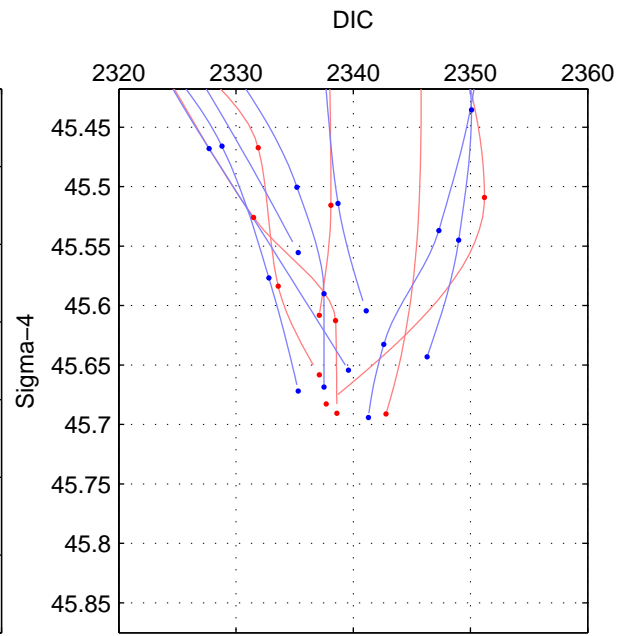

Cruise A (red). Date: Apr 2004 Cruisename: 665-49UF20040421

Cruise B (blue). Date: Feb 2008 Cruisename: 717-49UP20080122

*** "Favourite" values are means of spaces 1 2.

	Offset	O.StDev	Ratio	R.Stdev	Rating
SIGMA:	-1.550	2.454	0.999	0.001	4
THETA:	-1.951	1.888	0.999	0.001	4
DEPTH:	-0.964	0.715	1.000	0.000	3
FAV. :	-1.751	2.171	0.999	0.001	4

Profiles of A: 5
 Profiles of B: 7
 Diff profs : 5
 WMoffset (A-B): -1.55
 WMoffset stdev: 2.454
 WMratio (A/B): 0.99934
 WMratio stdev: 0.0010466

Quality (1-5): 4

Profiles of A: 5
 Profiles of B: 7
 Diff profs : 5
 WMoffset (A-B): -1.9514
 WMoffset stdev: 1.8877
 WMratio (A/B): 0.99917
 WMratio stdev: 0.00080567

Quality (1-5): 4

Please note that statistics are bad.

Profiles of A: 5
 Profiles of B: 7
 Diff profs : 5
 WMoffset (A-B): -0.96375
 WMoffset stdev: 0.71497
 WMratio (A/B): 0.99959
 WMratio stdev: 0.00030529