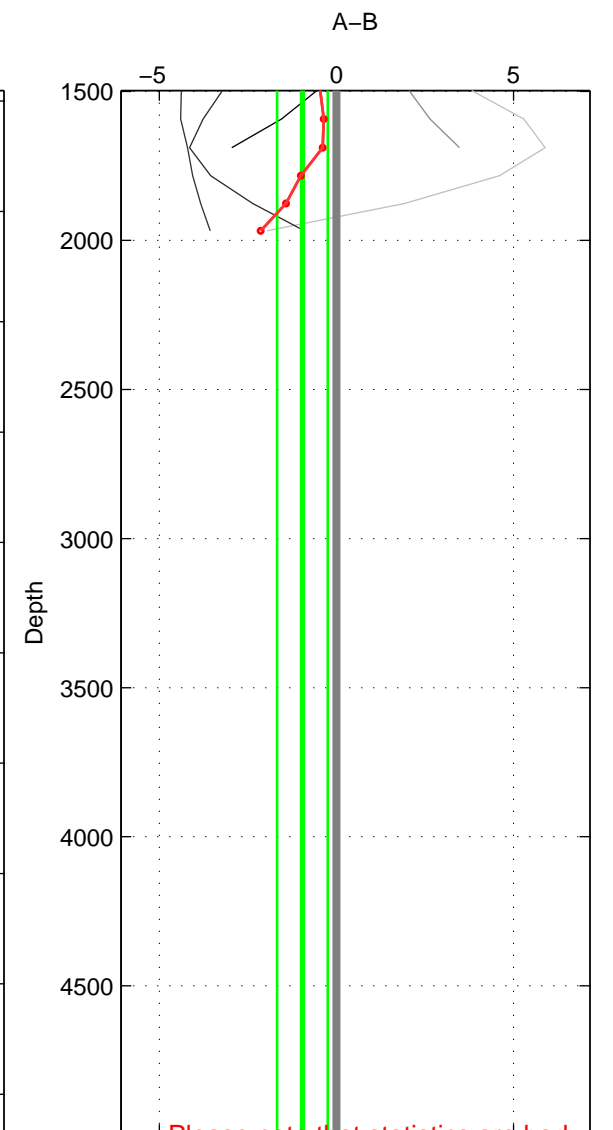

Cruise A (red). Date: Apr 2004 Cruisename: 665-49UF20040421

Cruise B (blue). Date: Feb 2008 Cruisename: 717-49UP20080122

*** "Favourite" values are means of spaces 1 2.

	Offset	O.StDev	Ratio	R.Stdev	Rating
SIGMA:	-1.550	2.454	0.999	0.001	4
THETA:	-1.951	1.888	0.999	0.001	4
DEPTH:	-0.964	0.715	1.000	0.000	3
FAV. :	-1.751	2.171	0.999	0.001	4

Profiles of A: 5
 Profiles of B: 7
 Diff profs : 5
 WMoffset (A-B): -1.55
 WMoffset stdev: 2.454
 WMratio (A/B): 0.99934
 WMratio stdev: 0.0010466

Quality (1-5): 4

Profiles of A: 5
 Profiles of B: 7
 Diff profs : 5
 WMoffset (A-B): -1.9514
 WMoffset stdev: 1.8877
 WMratio (A/B): 0.99917
 WMratio stdev: 0.00080567

Quality (1-5): 4

Please note that statistics are bad.

Profiles of A: 5
 Profiles of B: 7
 Diff profs : 5
 WMoffset (A-B): -0.96375
 WMoffset stdev: 0.71497
 WMratio (A/B): 0.99959
 WMratio stdev: 0.00030529