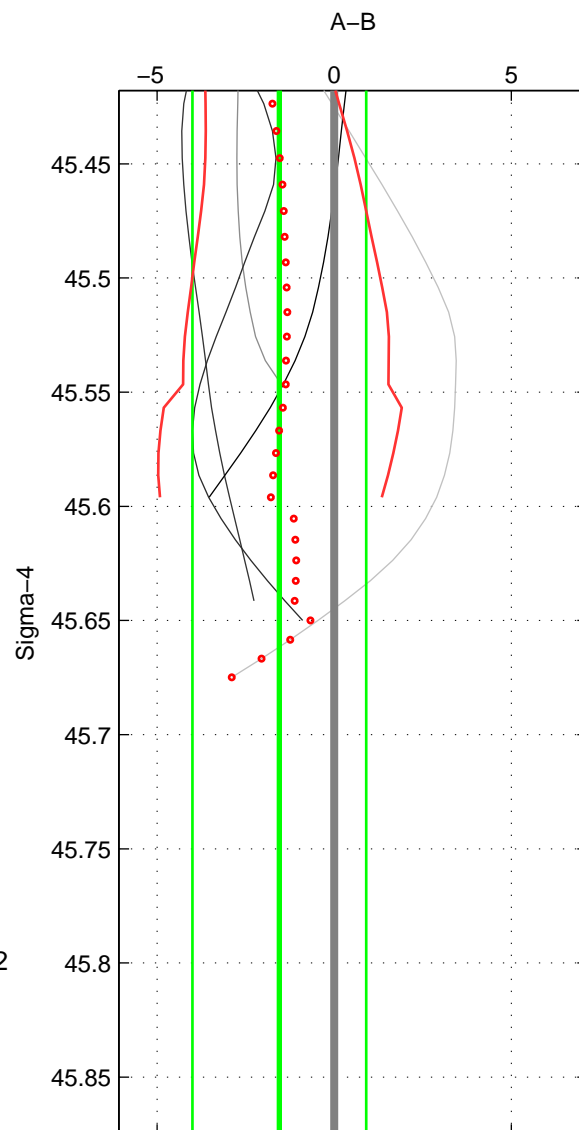

Cruise A (red). Date: Apr 2004 Cruisename: 665-49UF20040421

Cruise B (blue). Date: Feb 2008 Cruisename: 717-49UP20080122

*** "Favourite" values are means of spaces 1 2.

	Offset	O.StDev	Ratio	R.Stdev	Rating
SIGMA:	-1.550	2.454	0.999	0.001	4
THETA:	-1.951	1.888	0.999	0.001	4
DEPTH:	-0.964	0.715	1.000	0.000	3
FAV. :	-1.751	2.171	0.999	0.001	4

Profiles of A: 5
 Profiles of B: 7
 Diff profs : 5
 WMoffset (A-B): -1.55
 WMoffset stdev: 2.454
 WMratio (A/B): 0.99934
 WMratio stdev: 0.0010466

Quality (1-5): 4

Profiles of A: 5
 Profiles of B: 7
 Diff profs : 5
 WMoffset (A-B): -1.9514
 WMoffset stdev: 1.8877
 WMratio (A/B): 0.99917
 WMratio stdev: 0.00080567

Quality (1-5): 4

Please note that statistics are bad.

Profiles of A: 5
 Profiles of B: 7
 Diff profs : 5
 WMoffset (A-B): -0.96375
 WMoffset stdev: 0.71497
 WMratio (A/B): 0.99959
 WMratio stdev: 0.00030529