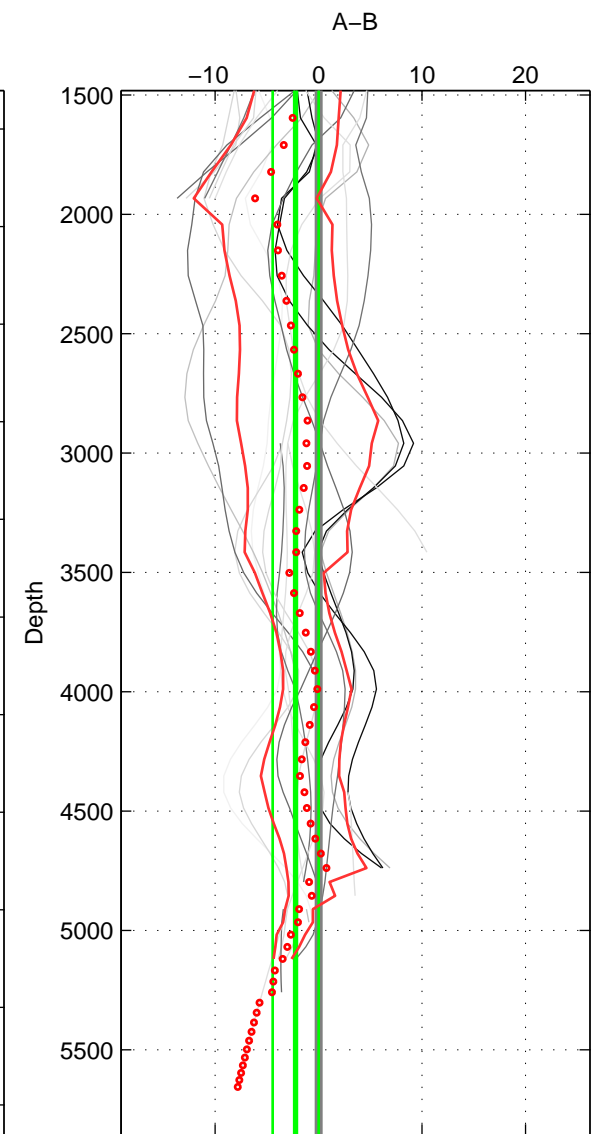

Cruise A (red). Date: Jun 1999 Cruisename: 578-49K619990523

Cruise B (blue). Date: Jun 2001 Cruisename: 591-49NZ20010604

\*\*\* "Favourite" values are means of spaces 1 2 3.

	Offset	O.StDev	Ratio	R.Stdev	Rating
SIGMA:	-1.395	3.622	0.999	0.002	5
THETA:	-2.113	4.141	0.999	0.002	5
DEPTH:	-2.219	2.217	0.999	0.001	5
FAV. :	-1.909	3.327	0.999	0.001	5

Profiles of A: 8  
 Profiles of B: 7  
 Diff profs : 16  
 WMoffset (A-B): -1.3955  
 WMoffset stdev: 3.6222  
 WMratio (A/B): 0.99941  
 WMratio stdev: 0.0015459

Quality (1-5): 5

Profiles of A: 8  
 Profiles of B: 7  
 Diff profs : 16  
 WMoffset (A-B): -2.1135  
 WMoffset stdev: 4.1407  
 WMratio (A/B): 0.9991  
 WMratio stdev: 0.0017688

Quality (1-5): 5

Profiles of A: 8  
 Profiles of B: 7  
 Diff profs : 16  
 WMoffset (A-B): -2.219  
 WMoffset stdev: 2.2172  
 WMratio (A/B): 0.99905  
 WMratio stdev: 0.00095405

Quality (1-5): 5