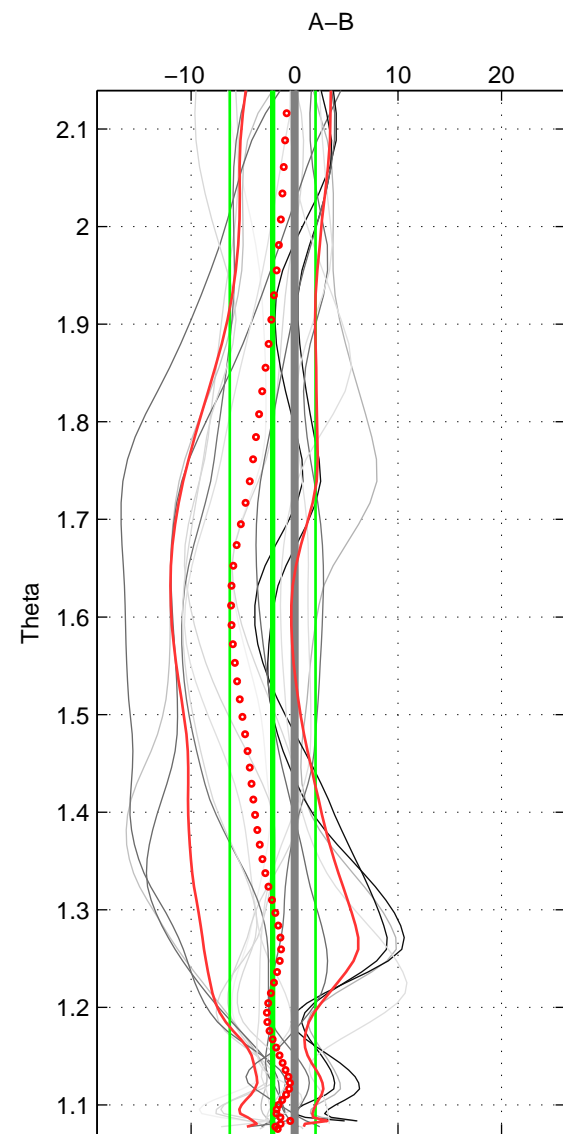

Cruise A (red). Date: Jun 1999 Cruisename: 578-49K619990523

Cruise B (blue). Date: Jun 2001 Cruisename: 591-49NZ20010604

\*\*\* "Favourite" values are means of spaces 1 2 3.

	Offset	O.StDev	Ratio	R.Stdev	Rating
SIGMA:	-1.395	3.622	0.999	0.002	5
THETA:	-2.113	4.141	0.999	0.002	5
DEPTH:	-2.219	2.217	0.999	0.001	5
FAV. :	-1.909	3.327	0.999	0.001	5

Profiles of A: 8  
 Profiles of B: 7  
 Diff profs : 16  
 WMoffset (A-B): -1.3955  
 WMoffset stdev: 3.6222  
 WMratio (A/B): 0.99941  
 WMratio stdev: 0.0015459

Quality (1-5): 5

Profiles of A: 8  
 Profiles of B: 7  
 Diff profs : 16  
 WMoffset (A-B): -2.1135  
 WMoffset stdev: 4.1407  
 WMratio (A/B): 0.9991  
 WMratio stdev: 0.0017688

Quality (1-5): 5

Profiles of A: 8  
 Profiles of B: 7  
 Diff profs : 16  
 WMoffset (A-B): -2.219  
 WMoffset stdev: 2.2172  
 WMratio (A/B): 0.99905  
 WMratio stdev: 0.00095405

Quality (1-5): 5