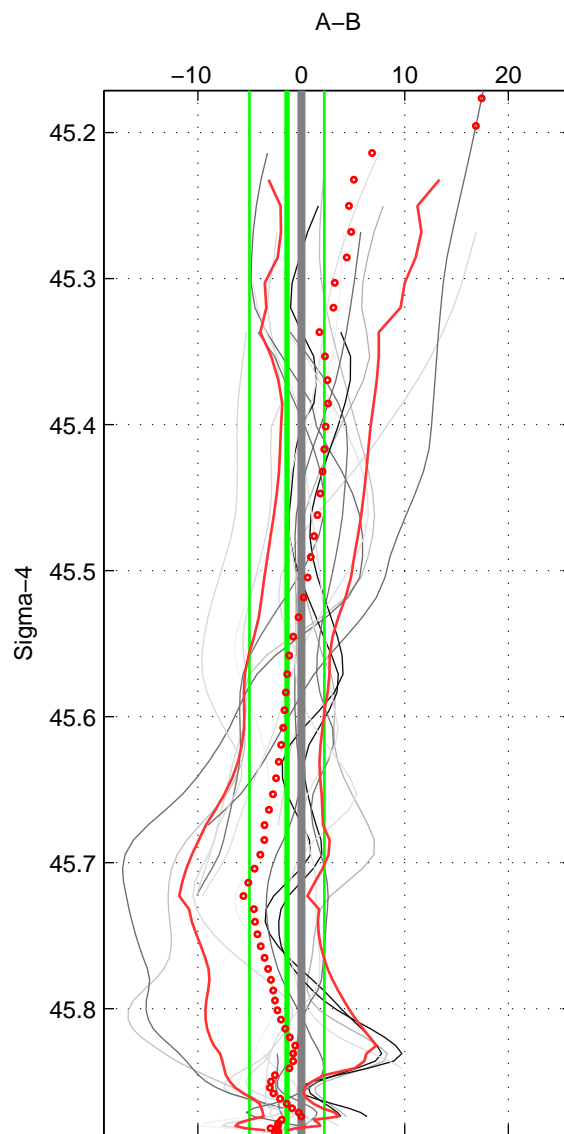

Cruise A (red). Date: Jun 1999 Cruisename: 578-49K619990523

Cruise B (blue). Date: Jun 2001 Cruisename: 591-49NZ20010604

\*\*\* "Favourite" values are means of spaces 1 2 3.

	Offset	O.StDev	Ratio	R.Stdev	Rating
SIGMA:	-1.395	3.622	0.999	0.002	5
THETA:	-2.113	4.141	0.999	0.002	5
DEPTH:	-2.219	2.217	0.999	0.001	5
FAV. :	-1.909	3.327	0.999	0.001	5

Profiles of A: 8  
 Profiles of B: 7  
 Diff profs : 16  
 WMoffset (A-B): -1.3955  
 WMoffset stdev: 3.6222  
 WMratio (A/B): 0.99941  
 WMratio stdev: 0.0015459

Quality (1-5): 5

Profiles of A: 8  
 Profiles of B: 7  
 Diff profs : 16  
 WMoffset (A-B): -2.1135  
 WMoffset stdev: 4.1407  
 WMratio (A/B): 0.9991  
 WMratio stdev: 0.0017688

Quality (1-5): 5

Profiles of A: 8  
 Profiles of B: 7  
 Diff profs : 16  
 WMoffset (A-B): -2.219  
 WMoffset stdev: 2.2172  
 WMratio (A/B): 0.99905  
 WMratio stdev: 0.00095405

Quality (1-5): 5