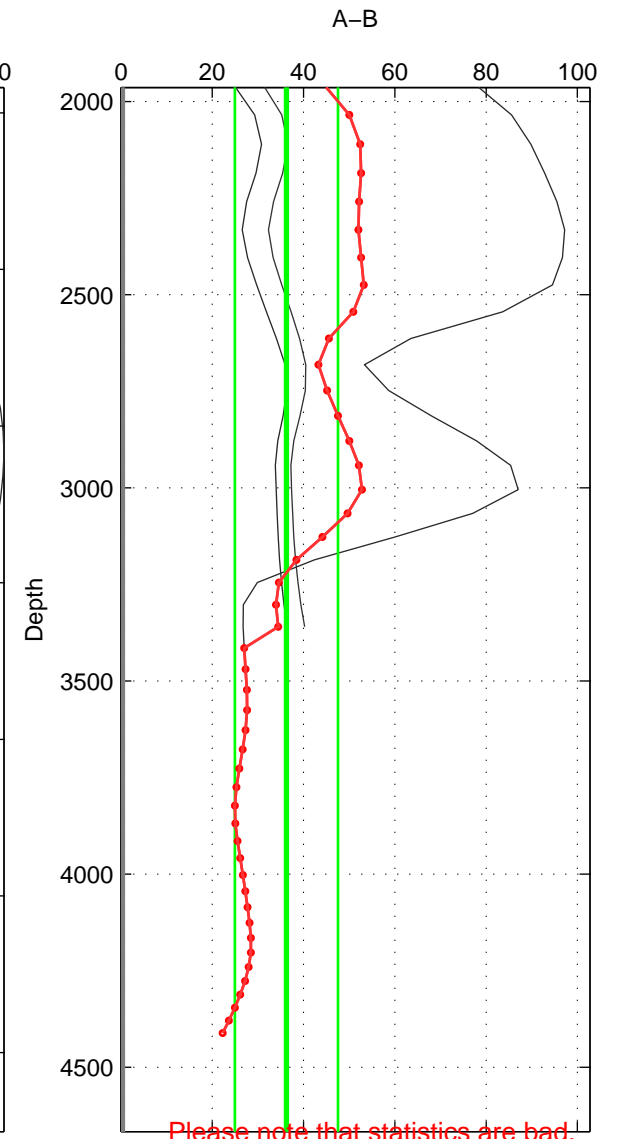

Cruise A (red). Date: Jul 2001 Cruisename: 161-06MT20010717

Cruise B (blue). Date: Aug 1994 Cruisename: 328-OMEX1NA

\*\*\* "Favourite" values are means of spaces 1 2 3.

	Offset	O.StDev	Ratio	R.Stdev	Rating
SIGMA:	45.374	11.556	1.021	0.006	2
THETA:	41.155	12.593	1.019	0.006	2
DEPTH:	36.250	11.282	1.017	0.006	2
FAV.:	40.926	11.810	1.019	0.006	2

Profiles of A: 3  
 Profiles of B: 2  
 Diff profs : 3  
 WMoffset (A-B): 45.3737  
 WMoffset stdev: 11.5558  
 WMratio (A/B): 1.0214  
 WMratio stdev: 0.0056633

Quality (1-5): 2

Profiles of A: 3  
 Profiles of B: 2  
 Diff profs : 3  
 WMoffset (A-B): 41.1551  
 WMoffset stdev: 12.5933  
 WMratio (A/B): 1.0193  
 WMratio stdev: 0.0061474

Quality (1-5): 2

Profiles of A: 3  
 Profiles of B: 2  
 Diff profs : 3  
 WMoffset (A-B): 36.2502  
 WMoffset stdev: 11.2823  
 WMratio (A/B): 1.017  
 WMratio stdev: 0.0055258

Quality (1-5): 2