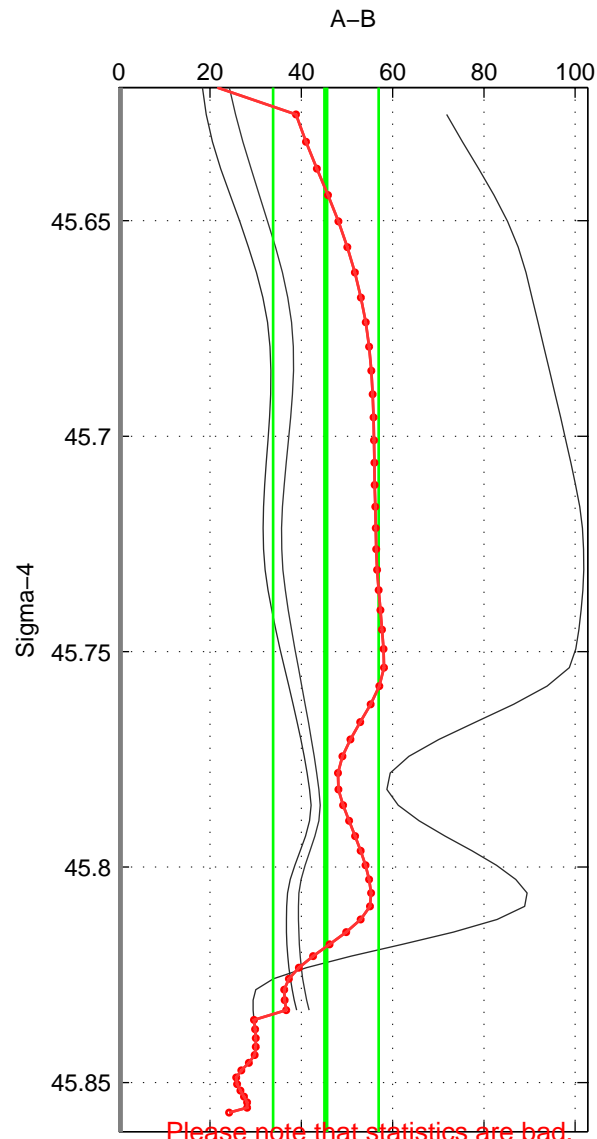

Cruise A (red). Date: Jul 2001 Cruisename: 161-06MT20010717

Cruise B (blue). Date: Aug 1994 Cruisename: 328-OMEX1NA

\*\*\* "Favourite" values are means of spaces 1 2 3.

	Offset	O.StDev	Ratio	R.Stdev	Rating
SIGMA:	45.374	11.556	1.021	0.006	2
THETA:	41.155	12.593	1.019	0.006	2
DEPTH:	36.250	11.282	1.017	0.006	2
FAV.:	40.926	11.810	1.019	0.006	2

Profiles of A: 3  
 Profiles of B: 2  
 Diff profs : 3  
 WMoffset (A-B): 45.3737  
 WMoffset stdev: 11.5558  
 WMratio (A/B): 1.0214  
 WMratio stdev: 0.0056633

Quality (1-5): 2

Profiles of A: 3  
 Profiles of B: 2  
 Diff profs : 3  
 WMoffset (A-B): 41.1551  
 WMoffset stdev: 12.5933  
 WMratio (A/B): 1.0193  
 WMratio stdev: 0.0061474

Quality (1-5): 2

Profiles of A: 3  
 Profiles of B: 2  
 Diff profs : 3  
 WMoffset (A-B): 36.2502  
 WMoffset stdev: 11.2823  
 WMratio (A/B): 1.017  
 WMratio stdev: 0.0055258

Quality (1-5): 2