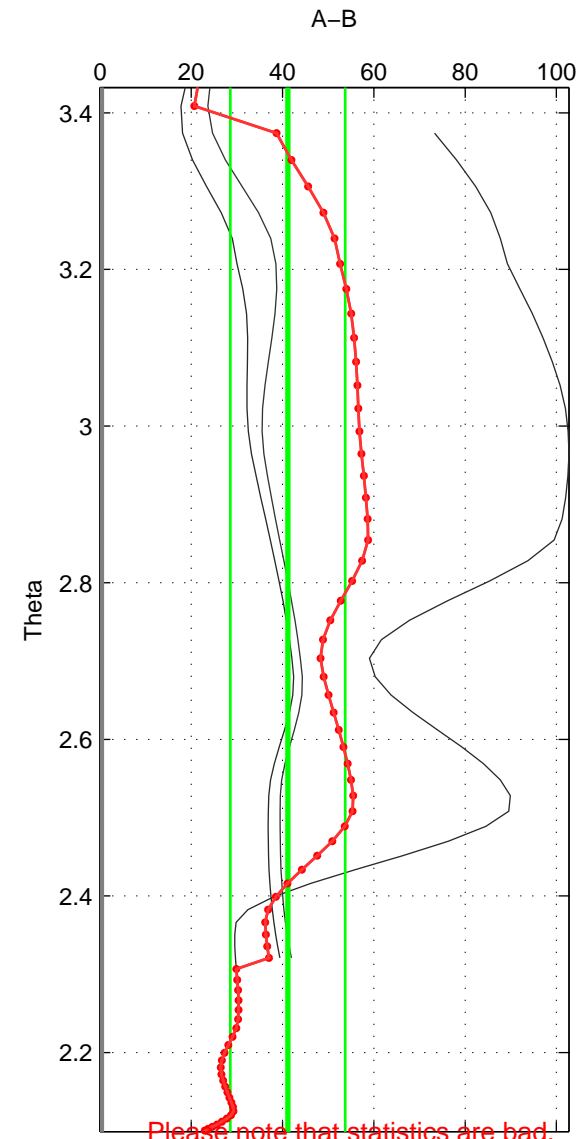

Cruise A (red). Date: Jul 2001 Cruisename: 161-06MT20010717

Cruise B (blue). Date: Aug 1994 Cruisename: 328-OMEX1NA

\*\*\* "Favourite" values are means of spaces 1 2 3.

	Offset	O.StDev	Ratio	R.Stdev	Rating
SIGMA:	45.374	11.556	1.021	0.006	2
THETA:	41.155	12.593	1.019	0.006	2
DEPTH:	36.250	11.282	1.017	0.006	2
FAV.:	40.926	11.810	1.019	0.006	2

Profiles of A: 3  
 Profiles of B: 2  
 Diff profs : 3  
 WMoffset (A-B): 45.3737  
 WMoffset stdev: 11.5558  
 WMratio (A/B): 1.0214  
 WMratio stdev: 0.0056633

Quality (1-5): 2

Profiles of A: 3  
 Profiles of B: 2  
 Diff profs : 3  
 WMoffset (A-B): 41.1551  
 WMoffset stdev: 12.5933  
 WMratio (A/B): 1.0193  
 WMratio stdev: 0.0061474

Quality (1-5): 2

Profiles of A: 3  
 Profiles of B: 2  
 Diff profs : 3  
 WMoffset (A-B): 36.2502  
 WMoffset stdev: 11.2823  
 WMratio (A/B): 1.017  
 WMratio stdev: 0.0055258

Quality (1-5): 2