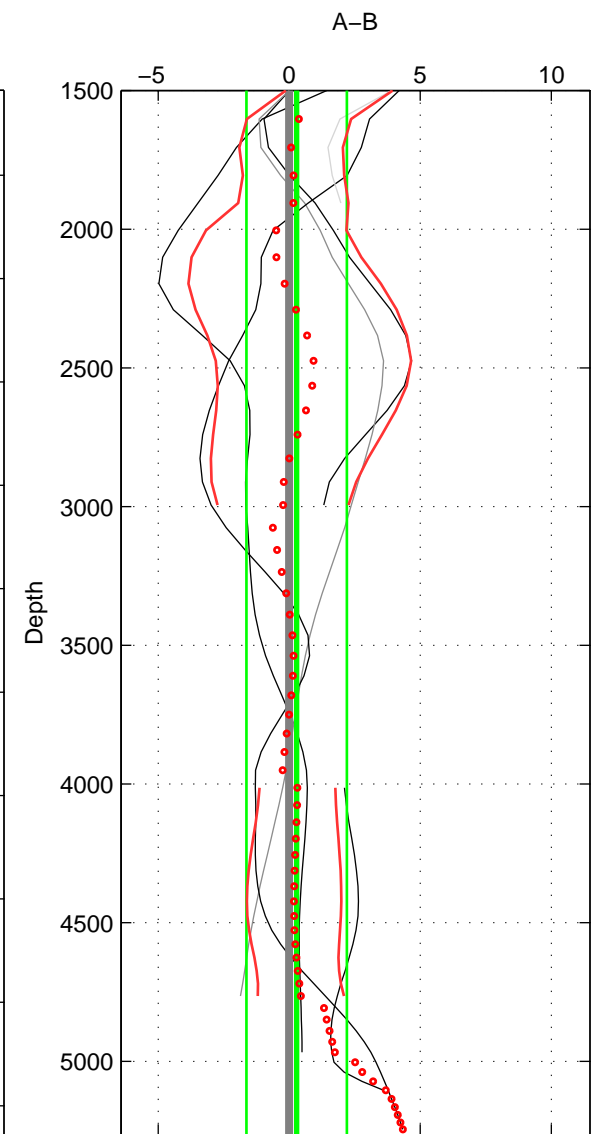

Cruise A (red). Date: Jun 2001 Cruisename: 591-49NZ20010604

Cruise B (blue). Date: Mar 2005 Cruisename: 604-49NZ20050228

\*\*\* "Favourite" values are means of spaces 1 2 3.

	Offset	O.StDev	Ratio	R.Stdev	Rating
SIGMA:	1.548	1.349	1.001	0.001	3
THETA:	1.528	1.275	1.001	0.001	3
DEPTH:	0.284	1.917	1.000	0.001	3
FAV.:	1.120	1.514	1.000	0.001	3

Profiles of A: 5  
 Profiles of B: 3  
 Diff profs : 5  
 WMoffset (A-B): 1.5483  
 WMoffset stdev: 1.349  
 WMratio (A/B): 1.0007  
 WMratio stdev: 0.00057447

Quality (1-5): 3

Profiles of A: 5  
 Profiles of B: 3  
 Diff profs : 5  
 WMoffset (A-B): 1.5281  
 WMoffset stdev: 1.275  
 WMratio (A/B): 1.0007  
 WMratio stdev: 0.00054528

Quality (1-5): 3

Profiles of A: 5  
 Profiles of B: 3  
 Diff profs : 5  
 WMoffset (A-B): 0.28412  
 WMoffset stdev: 1.917  
 WMratio (A/B): 1.0001  
 WMratio stdev: 0.00082209

Quality (1-5): 3