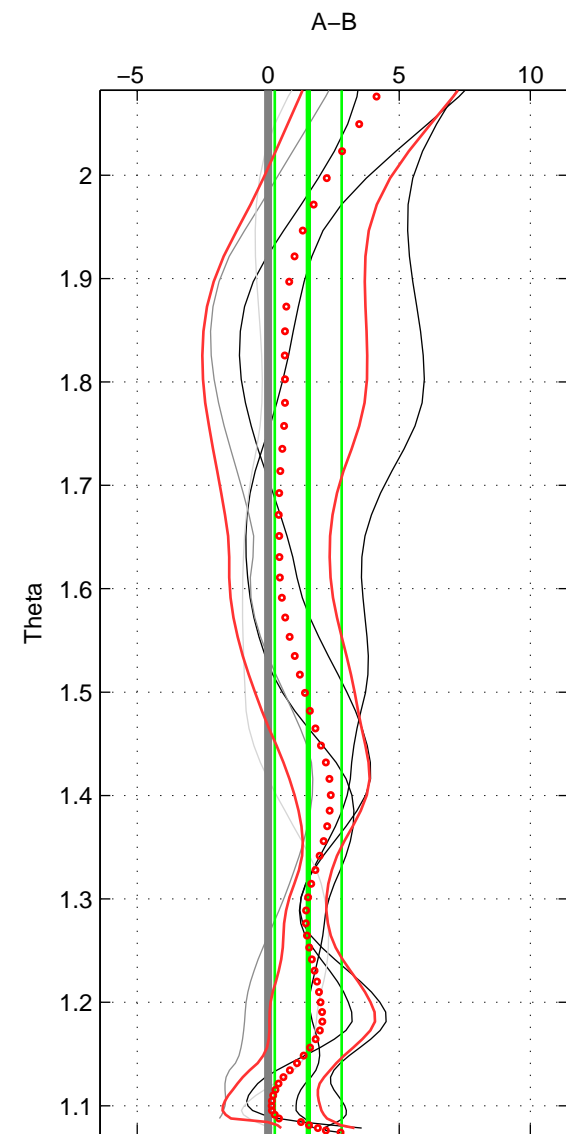

Cruise A (red). Date: Jun 2001 Cruisename: 591-49NZ20010604

Cruise B (blue). Date: Mar 2005 Cruisename: 604-49NZ20050228

\*\*\* "Favourite" values are means of spaces 1 2 3.

	Offset	O.StDev	Ratio	R.Stdev	Rating
SIGMA:	1.548	1.349	1.001	0.001	3
THETA:	1.528	1.275	1.001	0.001	3
DEPTH:	0.284	1.917	1.000	0.001	3
FAV.:	1.120	1.514	1.000	0.001	3

Profiles of A: 5  
 Profiles of B: 3  
 Diff profs : 5  
 WMoffset (A-B): 1.5483  
 WMoffset stdev: 1.349  
 WMratio (A/B): 1.0007  
 WMratio stdev: 0.00057447

Quality (1-5): 3

Profiles of A: 5  
 Profiles of B: 3  
 Diff profs : 5  
 WMoffset (A-B): 1.5281  
 WMoffset stdev: 1.275  
 WMratio (A/B): 1.0007  
 WMratio stdev: 0.00054528

Quality (1-5): 3

Profiles of A: 5  
 Profiles of B: 3  
 Diff profs : 5  
 WMoffset (A-B): 0.28412  
 WMoffset stdev: 1.917  
 WMratio (A/B): 1.0001  
 WMratio stdev: 0.00082209

Quality (1-5): 3