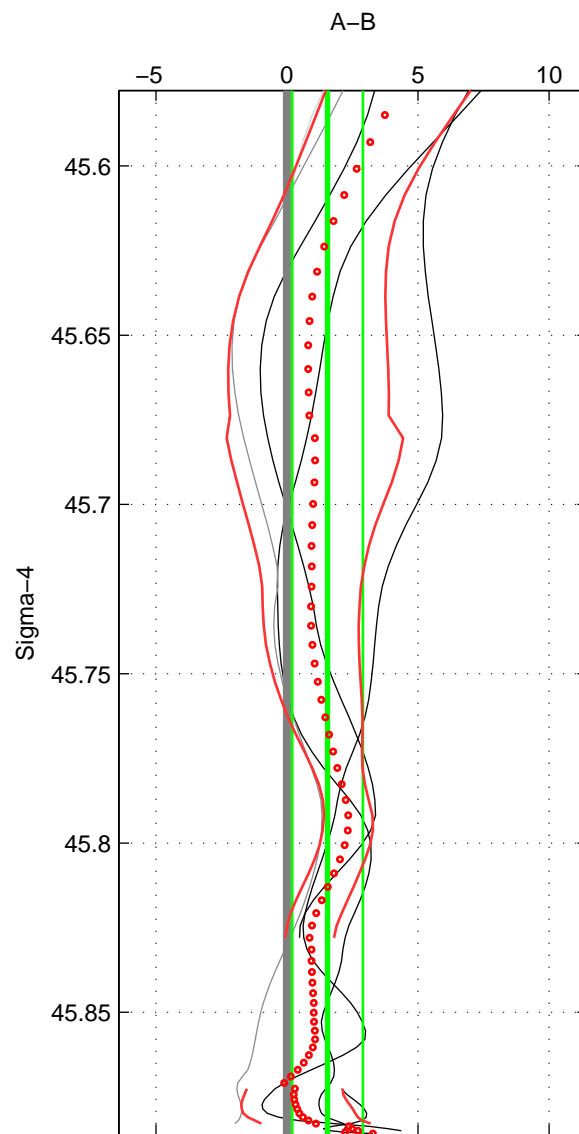

Cruise A (red). Date: Jun 2001 Cruisename: 591-49NZ20010604

Cruise B (blue). Date: Mar 2005 Cruisename: 604-49NZ20050228

\*\*\* "Favourite" values are means of spaces 1 2 3.

	Offset	O.StDev	Ratio	R.Stdev	Rating
SIGMA:	1.548	1.349	1.001	0.001	3
THETA:	1.528	1.275	1.001	0.001	3
DEPTH:	0.284	1.917	1.000	0.001	3
FAV.:	1.120	1.514	1.000	0.001	3

Profiles of A: 5  
 Profiles of B: 3  
 Diff profs : 5  
 WMoffset (A-B): 1.5483  
 WMoffset stdev: 1.349  
 WMratio (A/B): 1.0007  
 WMratio stdev: 0.00057447

Quality (1-5): 3

Profiles of A: 5  
 Profiles of B: 3  
 Diff profs : 5  
 WMoffset (A-B): 1.5281  
 WMoffset stdev: 1.275  
 WMratio (A/B): 1.0007  
 WMratio stdev: 0.00054528

Quality (1-5): 3

Profiles of A: 5  
 Profiles of B: 3  
 Diff profs : 5  
 WMoffset (A-B): 0.28412  
 WMoffset stdev: 1.917  
 WMratio (A/B): 1.0001  
 WMratio stdev: 0.00082209

Quality (1-5): 3