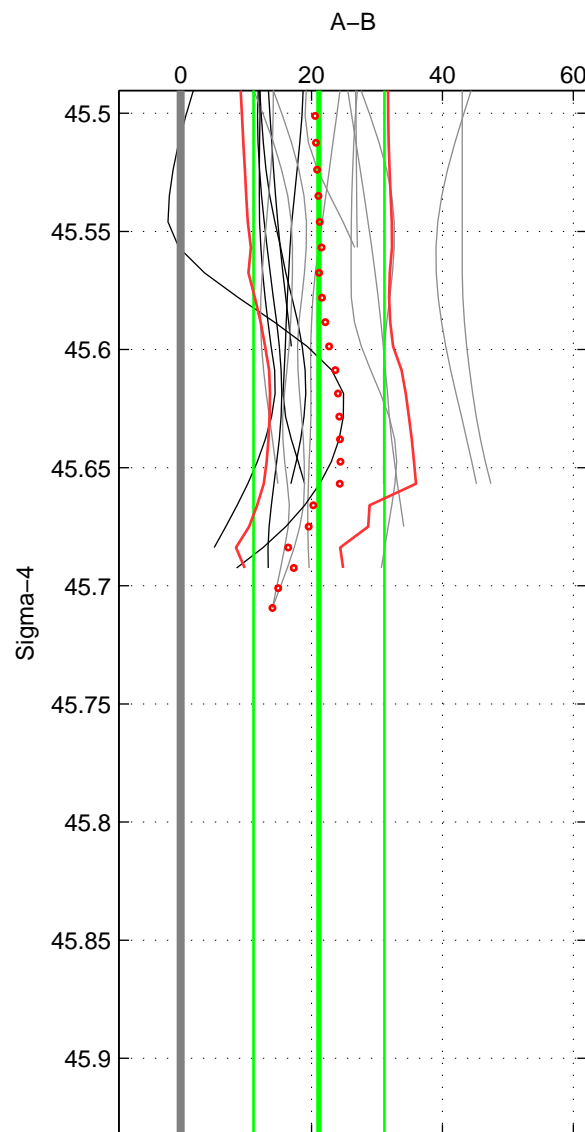

Cruise A (red). Date: Sep 1992 Cruisename: 543-49HG19920807

Cruise B (blue). Date: Sep 2001 Cruisename: 556-49HG20010813

\*\*\* "Favourite" values are means of spaces 1 2.

	Offset	O.StDev	Ratio	R.Stdev	Rating
SIGMA:	21.124	10.001	1.009	0.004	4
THETA:	19.908	9.084	1.008	0.004	4
DEPTH:	21.975	1.309	1.009	0.001	3
FAV.:	20.516	9.542	1.009	0.004	4

Profiles of A: 13  
 Profiles of B: 17  
 Diff profs : 17  
 WMoffset (A-B): 21.1241  
 WMoffset stdev: 10.0011  
 WMratio (A/B): 1.009  
 WMratio stdev: 0.0042823

Quality (1-5): 4

Profiles of A: 13  
 Profiles of B: 17  
 Diff profs : 17  
 WMoffset (A-B): 19.9076  
 WMoffset stdev: 9.0837  
 WMratio (A/B): 1.0084  
 WMratio stdev: 0.0038822

Quality (1-5): 4

Profiles of A: 12  
 Profiles of B: 17  
 Diff profs : 16  
 WMoffset (A-B): 21.9748  
 WMoffset stdev: 1.309  
 WMratio (A/B): 1.0093  
 WMratio stdev: 0.00054371

Quality (1-5): 3

Please note that statistics are bad.