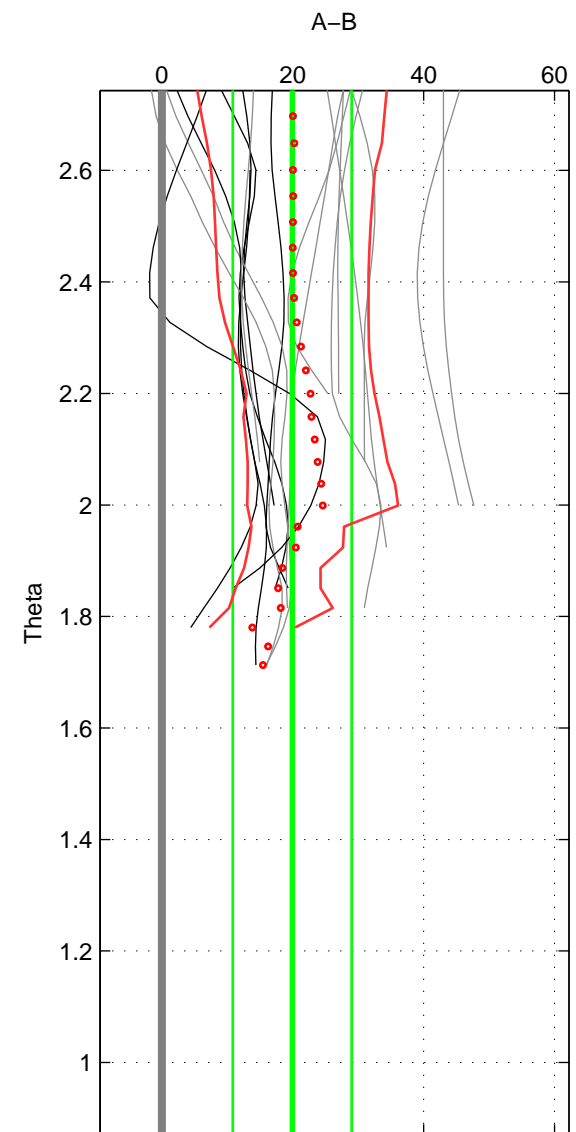

Cruise A (red). Date: Sep 1992 Cruisename: 543-49HG19920807

Cruise B (blue). Date: Sep 2001 Cruisename: 556-49HG20010813

\*\*\* "Favourite" values are means of spaces 1 2.

	Offset	O.StDev	Ratio	R.Stdev	Rating
SIGMA:	21.124	10.001	1.009	0.004	4
THETA:	19.908	9.084	1.008	0.004	4
DEPTH:	21.975	1.309	1.009	0.001	3
FAV.:	20.516	9.542	1.009	0.004	4

Profiles of A: 13  
 Profiles of B: 17  
 Diff profs : 17  
 WMoffset (A-B): 21.1241  
 WMoffset stdev: 10.0011  
 WMratio (A/B): 1.009  
 WMratio stdev: 0.0042823

Quality (1-5): 4

Profiles of A: 13  
 Profiles of B: 17  
 Diff profs : 17  
 WMoffset (A-B): 19.9076  
 WMoffset stdev: 9.0837  
 WMratio (A/B): 1.0084  
 WMratio stdev: 0.0038822

Quality (1-5): 4

Profiles of A: 12  
 Profiles of B: 17  
 Diff profs : 16  
 WMoffset (A-B): 21.9748  
 WMoffset stdev: 1.309  
 WMratio (A/B): 1.0093  
 WMratio stdev: 0.00054371

Quality (1-5): 3

Please note that statistics are bad.