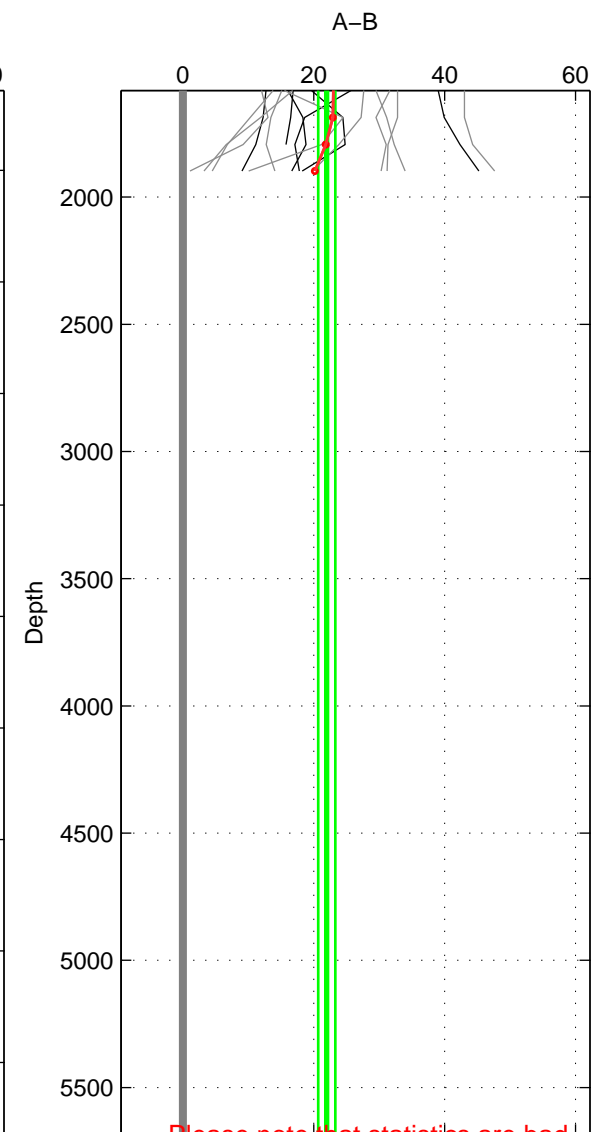

Cruise A (red). Date: Sep 1992 Cruisename: 543-49HG19920807

Cruise B (blue). Date: Sep 2001 Cruisename: 556-49HG20010813

\*\*\* "Favourite" values are means of spaces 1 2.

	Offset	O.StDev	Ratio	R.Stdev	Rating
SIGMA:	21.124	10.001	1.009	0.004	4
THETA:	19.908	9.084	1.008	0.004	4
DEPTH:	21.975	1.309	1.009	0.001	3
FAV.:	20.516	9.542	1.009	0.004	4

Profiles of A: 13  
 Profiles of B: 17  
 Diff profs : 17  
 WMoffset (A-B): 21.1241  
 WMoffset stdev: 10.0011  
 WMratio (A/B): 1.009  
 WMratio stdev: 0.0042823

Quality (1-5): 4

Profiles of A: 13  
 Profiles of B: 17  
 Diff profs : 17  
 WMoffset (A-B): 19.9076  
 WMoffset stdev: 9.0837  
 WMratio (A/B): 1.0084  
 WMratio stdev: 0.0038822

Quality (1-5): 4

Profiles of A: 12  
 Profiles of B: 17  
 Diff profs : 16  
 WMoffset (A-B): 21.9748  
 WMoffset stdev: 1.309  
 WMratio (A/B): 1.0093  
 WMratio stdev: 0.00054371

Quality (1-5): 3

Please note that statistics are bad.