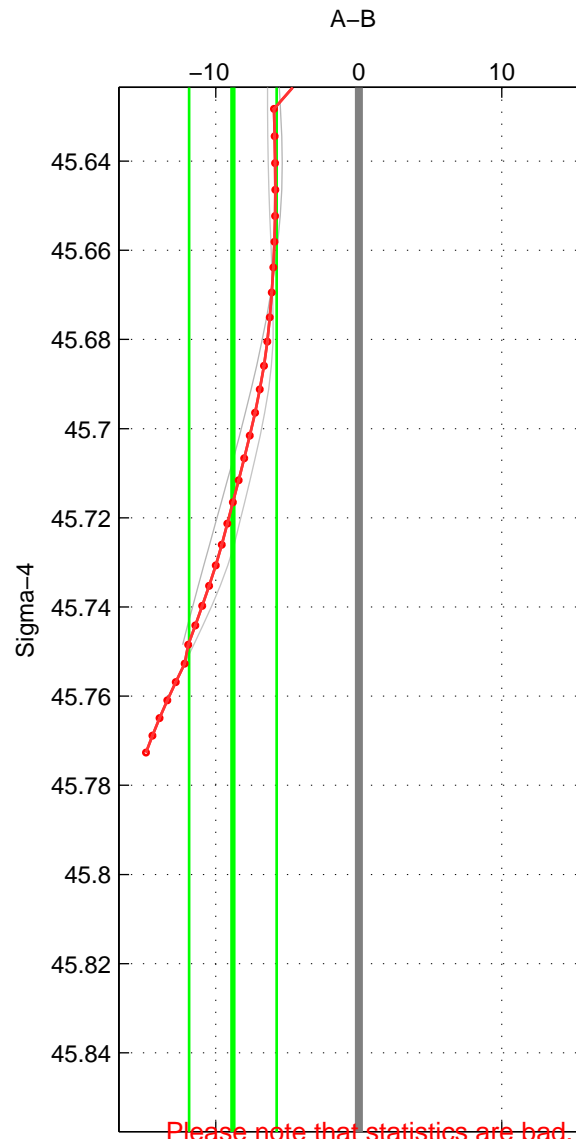

Cruise A (red). Date: Jul 1992 Cruisename: 7-06MT19920701

Cruise B (blue). Date: Jul 2001 Cruisename: 161-06MT20010717

*** "Favourite" values are those of space 2.

	Offset	O.StDev	Ratio	R.Stdev	Rating
SIGMA:	-8.803	3.067	0.996	0.001	2
THETA:	-0.365	5.318	1.000	0.002	3
DEPTH:	-5.528	0.628	0.997	0.000	2
FAV. :	-0.365	5.318	1.000	0.002	3

Please note that statistics are bad.

Profiles of A: 2
 Profiles of B: 3
 Diff profs : 4
 WMoffset (A-B): -8.8026
 WMoffset stdev: 3.0667
 WMratio (A/B): 0.99593
 WMratio stdev: 0.0014058

Quality (1-5): 2

Profiles of A: 5
 Profiles of B: 3
 Diff profs : 15
 WMoffset (A-B): -0.36479
 WMoffset stdev: 5.3177
 WMratio (A/B): 0.99983
 WMratio stdev: 0.0024628

Quality (1-5): 3

Please note that statistics are bad.

Profiles of A: 2
 Profiles of B: 3
 Diff profs : 4
 WMoffset (A-B): -5.528
 WMoffset stdev: 0.62771
 WMratio (A/B): 0.99744
 WMratio stdev: 0.0002917

Quality (1-5): 2