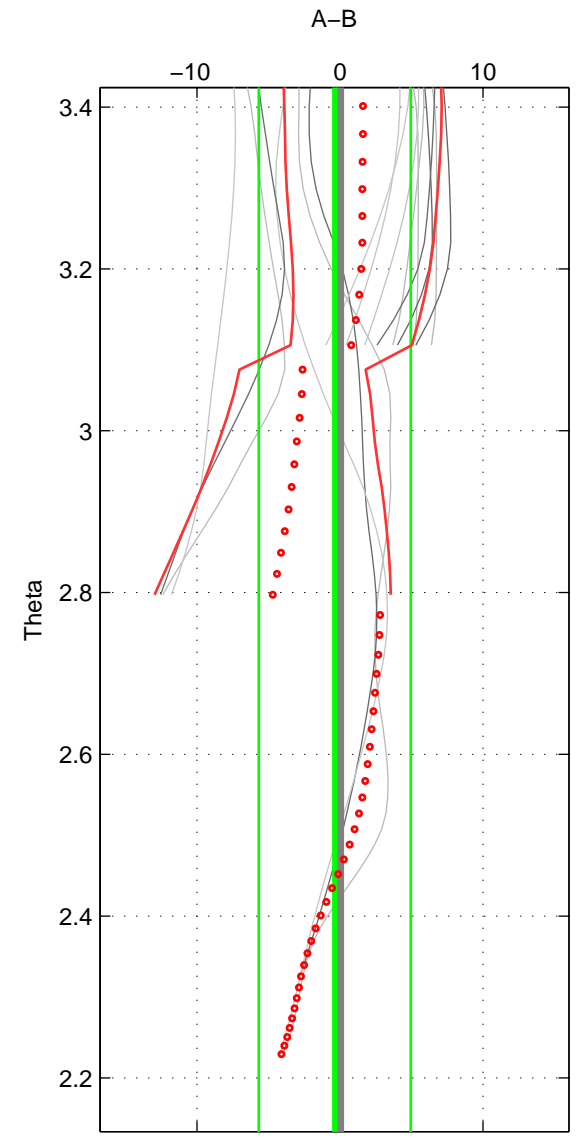

Cruise A (red). Date: Jul 1992 Cruisename: 7-06MT19920701

Cruise B (blue). Date: Jul 2001 Cruisename: 161-06MT20010717

*** "Favourite" values are those of space 2.

	Offset	O.StDev	Ratio	R.Stdev	Rating
SIGMA:	-8.803	3.067	0.996	0.001	2
THETA:	-0.365	5.318	1.000	0.002	3
DEPTH:	-5.528	0.628	0.997	0.000	2
FAV. :	-0.365	5.318	1.000	0.002	3

Please note that statistics are bad.

Profiles of A: 2
 Profiles of B: 3
 Diff profs : 4
 WMoffset (A-B): -8.8026
 WMoffset stdev: 3.0667
 WMratio (A/B): 0.99593
 WMratio stdev: 0.0014058

Quality (1-5): 2

Profiles of A: 5
 Profiles of B: 3
 Diff profs : 15
 WMoffset (A-B): -0.36479
 WMoffset stdev: 5.3177
 WMratio (A/B): 0.99983
 WMratio stdev: 0.0024628

Quality (1-5): 3

Please note that statistics are bad.

Profiles of A: 2
 Profiles of B: 3
 Diff profs : 4
 WMoffset (A-B): -5.528
 WMoffset stdev: 0.62771
 WMratio (A/B): 0.99744
 WMratio stdev: 0.0002917

Quality (1-5): 2