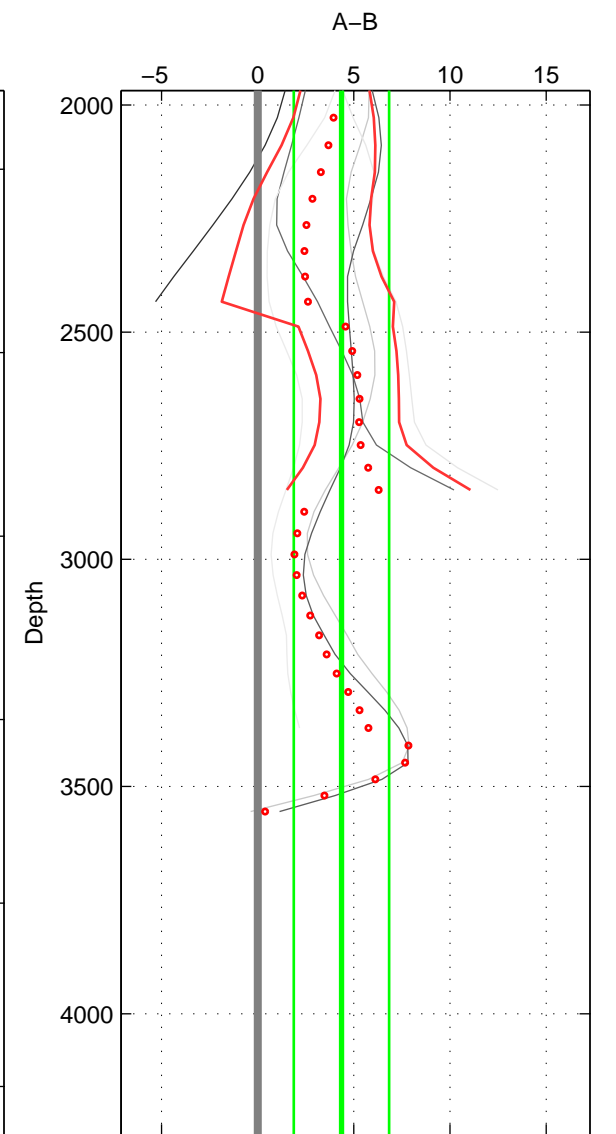

Cruise A (red). Date: Jan 1995 Cruisename: 331-09AR19941213  
 Cruise B (blue). Date: Jan 1995 Cruisename: 384-49HH19941213

\*\*\* "Favourite" values are means of spaces 1 2 3.

	Offset	O.StDev	Ratio	R.Stdev	Rating
SIGMA:	2.575	1.236	1.001	0.001	3
THETA:	2.876	1.456	1.001	0.001	3
DEPTH:	4.357	2.479	1.002	0.001	3
FAV.:	3.269	1.724	1.001	0.001	3

Profiles of A: 11  
 Profiles of B: 3  
 Diff profs : 6  
 WMoffset (A-B): 2.5751  
 WMoffset stdev: 1.236  
 WMratio (A/B): 1.0011  
 WMratio stdev: 0.00054891

Quality (1-5): 3

Profiles of A: 11  
 Profiles of B: 3  
 Diff profs : 6  
 WMoffset (A-B): 2.8759  
 WMoffset stdev: 1.4558  
 WMratio (A/B): 1.0013  
 WMratio stdev: 0.00064655

Quality (1-5): 3

Profiles of A: 11  
 Profiles of B: 3  
 Diff profs : 6  
 WMoffset (A-B): 4.3569  
 WMoffset stdev: 2.4788  
 WMratio (A/B): 1.0019  
 WMratio stdev: 0.0011017

Quality (1-5): 3