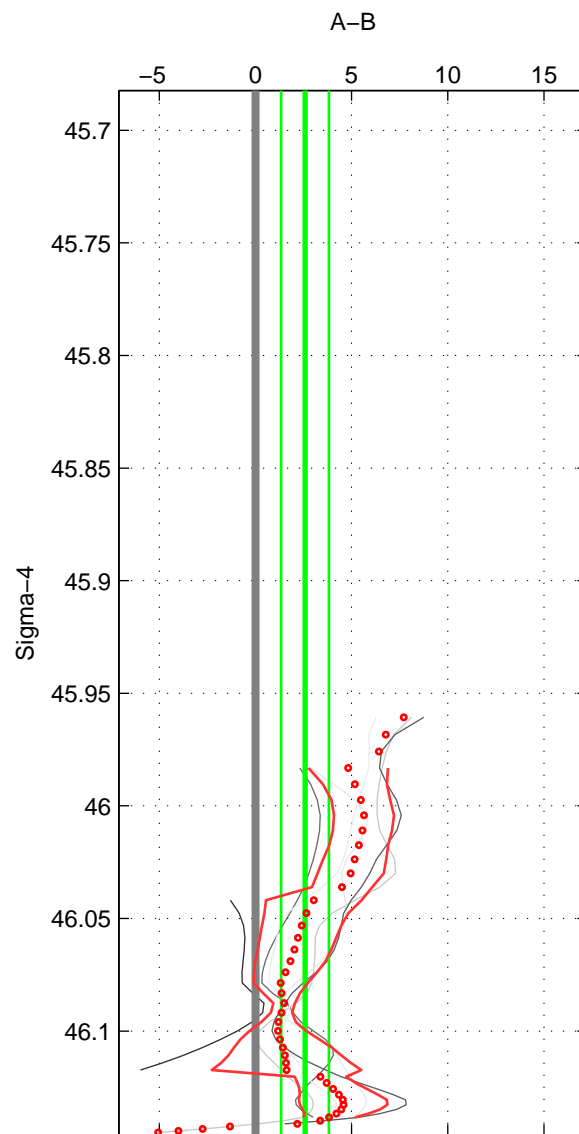

Cruise A (red). Date: Jan 1995 Cruisename: 331-09AR19941213  
 Cruise B (blue). Date: Jan 1995 Cruisename: 384-49HH19941213

\*\*\* "Favourite" values are means of spaces 1 2 3.

	Offset	O.StDev	Ratio	R.Stdev	Rating
SIGMA:	2.575	1.236	1.001	0.001	3
THETA:	2.876	1.456	1.001	0.001	3
DEPTH:	4.357	2.479	1.002	0.001	3
FAV.:	3.269	1.724	1.001	0.001	3

Profiles of A: 11  
 Profiles of B: 3  
 Diff profs : 6  
 WMoffset (A-B): 2.5751  
 WMoffset stdev: 1.236  
 WMratio (A/B): 1.0011  
 WMratio stdev: 0.00054891

Quality (1-5): 3

Profiles of A: 11  
 Profiles of B: 3  
 Diff profs : 6  
 WMoffset (A-B): 2.8759  
 WMoffset stdev: 1.4558  
 WMratio (A/B): 1.0013  
 WMratio stdev: 0.00064655

Quality (1-5): 3

Profiles of A: 11  
 Profiles of B: 3  
 Diff profs : 6  
 WMoffset (A-B): 4.3569  
 WMoffset stdev: 2.4788  
 WMratio (A/B): 1.0019  
 WMratio stdev: 0.0011017

Quality (1-5): 3