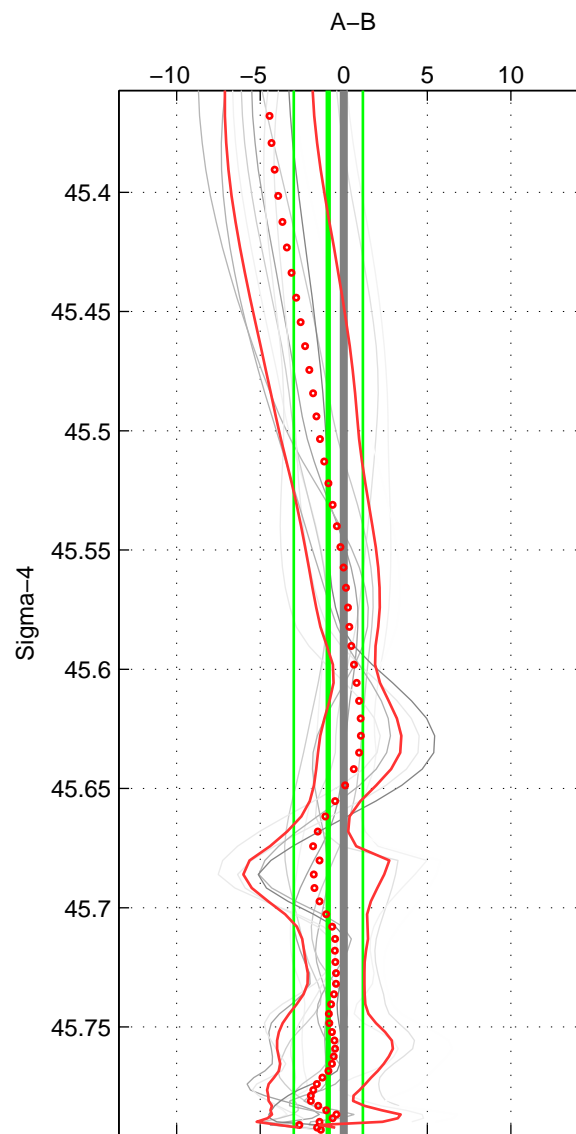

Cruise A (red). Date: Sep 2003 Cruisename: 599-49NZ20030803
 Cruise B (blue). Date: Dec 2007 Cruisename: 614-49NZ20071122

*** "Favourite" values are means of spaces 1 2 3.

	Offset	O.StDev	Ratio	R.Stdev	Rating
SIGMA:	-0.920	2.064	1.000	0.001	3
THETA:	-1.304	2.033	0.999	0.001	3
DEPTH:	-1.528	0.691	0.999	0.000	3
FAV. :	-1.251	1.596	0.999	0.001	3

Profiles of A: 3
 Profiles of B: 5
 Diff profs : 12
 WMoffset (A-B): -0.91974
 WMoffset stdev: 2.0641
 WMratio (A/B): 0.9996
 WMratio stdev: 0.00089914

Quality (1-5): 3

Profiles of A: 3
 Profiles of B: 5
 Diff profs : 12
 WMoffset (A-B): -1.304
 WMoffset stdev: 2.0334
 WMratio (A/B): 0.99943
 WMratio stdev: 0.00088506

Quality (1-5): 3

Profiles of A: 3
 Profiles of B: 5
 Diff profs : 12
 WMoffset (A-B): -1.5285
 WMoffset stdev: 0.691
 WMratio (A/B): 0.99934
 WMratio stdev: 0.00029865

Quality (1-5): 3