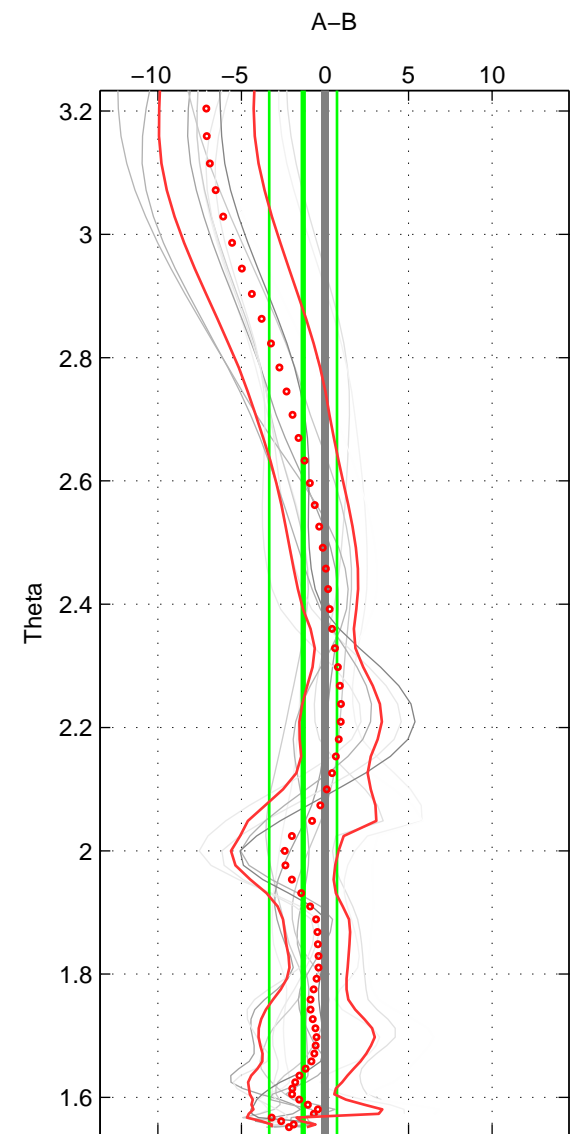

Cruise A (red). Date: Sep 2003 Cruisename: 599-49NZ20030803
 Cruise B (blue). Date: Dec 2007 Cruisename: 614-49NZ20071122

*** "Favourite" values are means of spaces 1 2 3.

	Offset	O.StDev	Ratio	R.Stdev	Rating
SIGMA:	-0.920	2.064	1.000	0.001	3
THETA:	-1.304	2.033	0.999	0.001	3
DEPTH:	-1.528	0.691	0.999	0.000	3
FAV. :	-1.251	1.596	0.999	0.001	3

Profiles of A: 3
 Profiles of B: 5
 Diff profs : 12
 WMoffset (A-B): -0.91974
 WMoffset stdev: 2.0641
 WMratio (A/B): 0.9996
 WMratio stdev: 0.00089914

Quality (1-5): 3

Profiles of A: 3
 Profiles of B: 5
 Diff profs : 12
 WMoffset (A-B): -1.304
 WMoffset stdev: 2.0334
 WMratio (A/B): 0.99943
 WMratio stdev: 0.00088506

Quality (1-5): 3

Profiles of A: 3
 Profiles of B: 5
 Diff profs : 12
 WMoffset (A-B): -1.5285
 WMoffset stdev: 0.691
 WMratio (A/B): 0.99934
 WMratio stdev: 0.00029865

Quality (1-5): 3