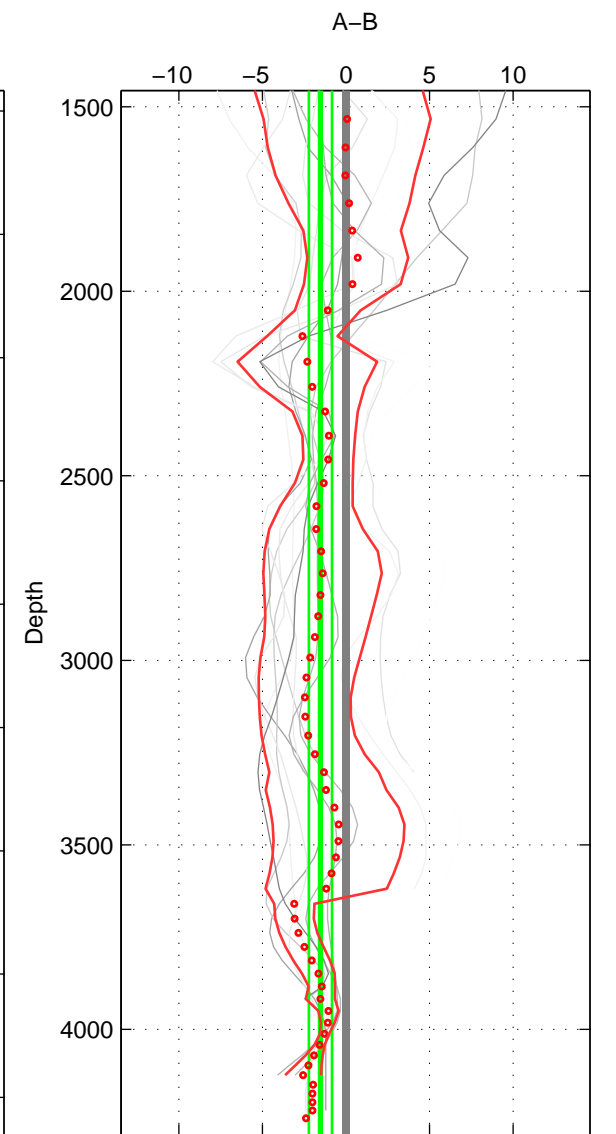

Cruise A (red). Date: Sep 2003 Cruisename: 599-49NZ20030803
 Cruise B (blue). Date: Dec 2007 Cruisename: 614-49NZ20071122

*** "Favourite" values are means of spaces 1 2 3.

	Offset	O.StDev	Ratio	R.Stdev	Rating
SIGMA:	-0.920	2.064	1.000	0.001	3
THETA:	-1.304	2.033	0.999	0.001	3
DEPTH:	-1.528	0.691	0.999	0.000	3
FAV. :	-1.251	1.596	0.999	0.001	3

Profiles of A: 3
 Profiles of B: 5
 Diff profs : 12
 WMoffset (A-B): -0.91974
 WMoffset stdev: 2.0641
 WMratio (A/B): 0.9996
 WMratio stdev: 0.00089914

Quality (1-5): 3

Profiles of A: 3
 Profiles of B: 5
 Diff profs : 12
 WMoffset (A-B): -1.304
 WMoffset stdev: 2.0334
 WMratio (A/B): 0.99943
 WMratio stdev: 0.00088506

Quality (1-5): 3

Profiles of A: 3
 Profiles of B: 5
 Diff profs : 12
 WMoffset (A-B): -1.5285
 WMoffset stdev: 0.691
 WMratio (A/B): 0.99934
 WMratio stdev: 0.00029865

Quality (1-5): 3