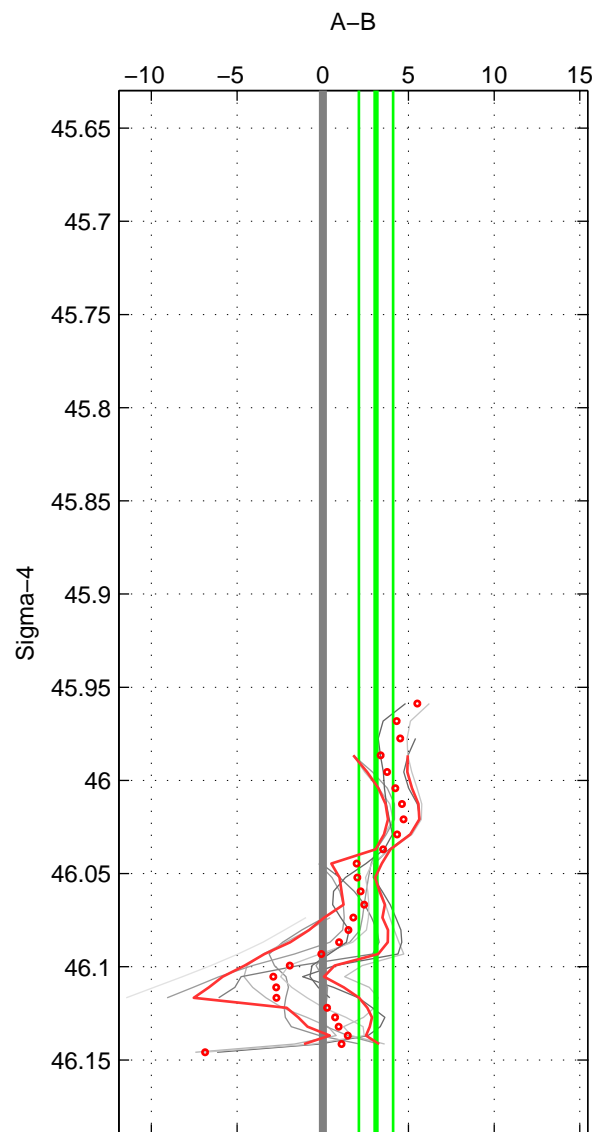

Cruise A (red). Date: Sep 1996 Cruisename: 332-09AR19960822

Cruise B (blue). Date: Jan 1995 Cruisename: 384-49HH19941213

*** "Favourite" values are means of spaces 1 2 3.

	Offset	O.StDev	Ratio	R.Stdev	Rating
SIGMA:	3.103	1.000	1.001	0.000	3
THETA:	2.904	0.268	1.001	0.000	3
DEPTH:	2.291	1.640	1.001	0.001	3
FAV.:	2.766	0.969	1.001	0.000	3

Profiles of A: 10
 Profiles of B: 3
 Diff profs : 10
 WMoffset (A-B): 3.1031
 WMoffset stdev: 0.99972
 WMratio (A/B): 1.0014
 WMratio stdev: 0.0004445

Quality (1-5): 3

Profiles of A: 10
 Profiles of B: 3
 Diff profs : 10
 WMoffset (A-B): 2.9038
 WMoffset stdev: 0.26832
 WMratio (A/B): 1.0013
 WMratio stdev: 0.00011907

Quality (1-5): 3

Profiles of A: 10
 Profiles of B: 3
 Diff profs : 10
 WMoffset (A-B): 2.2909
 WMoffset stdev: 1.6403
 WMratio (A/B): 1.001
 WMratio stdev: 0.0007285

Quality (1-5): 3