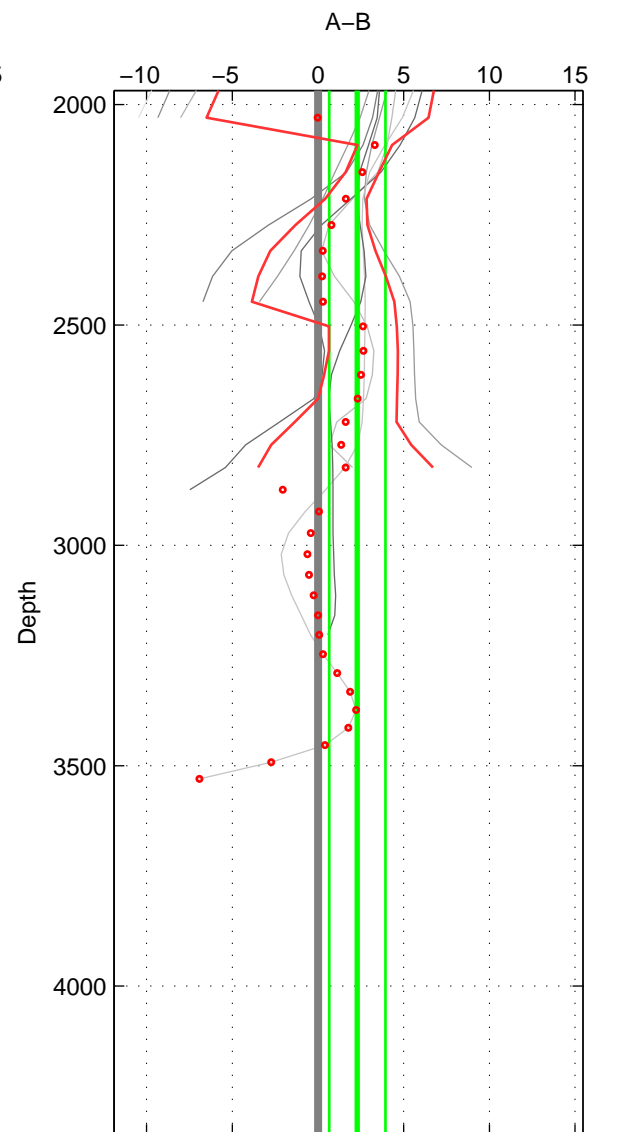

Cruise A (red). Date: Sep 1996 Cruisename: 332-09AR19960822

Cruise B (blue). Date: Jan 1995 Cruisename: 384-49HH19941213

*** "Favourite" values are means of spaces 1 2 3.

	Offset	O.StDev	Ratio	R.Stdev	Rating
SIGMA:	3.103	1.000	1.001	0.000	3
THETA:	2.904	0.268	1.001	0.000	3
DEPTH:	2.291	1.640	1.001	0.001	3
FAV.:	2.766	0.969	1.001	0.000	3

Profiles of A: 10
 Profiles of B: 3
 Diff profs : 10
 WMoffset (A-B): 3.1031
 WMoffset stdev: 0.99972
 WMratio (A/B): 1.0014
 WMratio stdev: 0.0004445

Quality (1-5): 3

Profiles of A: 10
 Profiles of B: 3
 Diff profs : 10
 WMoffset (A-B): 2.9038
 WMoffset stdev: 0.26832
 WMratio (A/B): 1.0013
 WMratio stdev: 0.00011907

Quality (1-5): 3

Profiles of A: 10
 Profiles of B: 3
 Diff profs : 10
 WMoffset (A-B): 2.2909
 WMoffset stdev: 1.6403
 WMratio (A/B): 1.001
 WMratio stdev: 0.0007285

Quality (1-5): 3