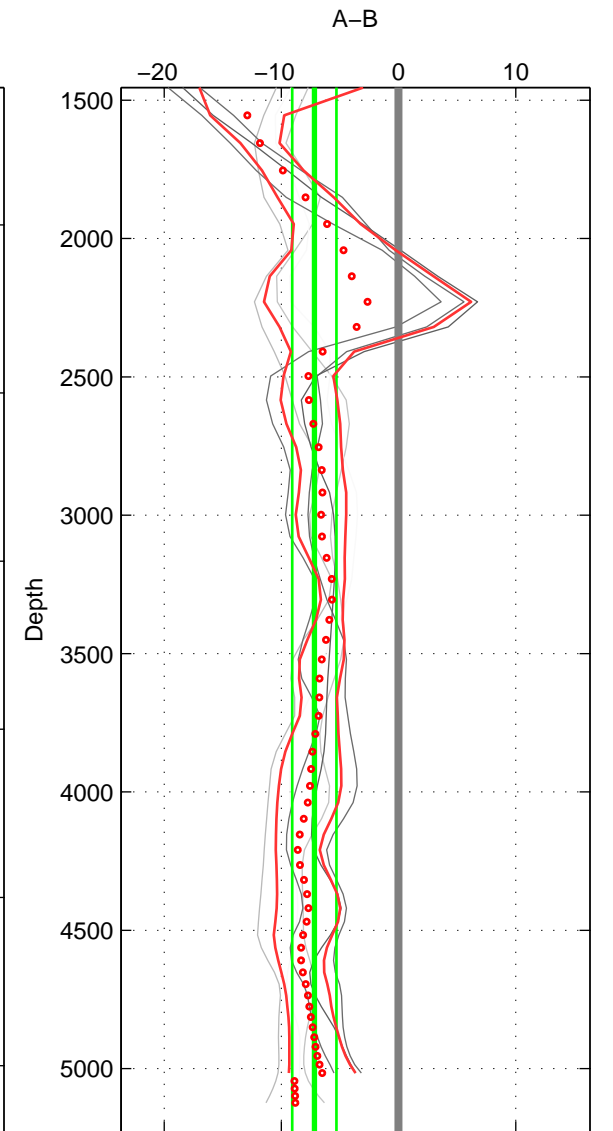

Cruise A (red). Date: Mar 1991 Cruisename: 479-31DS19910307  
 Cruise B (blue). Date: Aug 2007 Cruisename: 611-49NZ20070724

\*\*\* "Favourite" values are means of spaces 1 2 3.

	Offset	O.StDev	Ratio	R.Stdev	Rating
SIGMA:	-8.127	1.691	0.997	0.001	3
THETA:	-7.060	1.500	0.997	0.001	3
DEPTH:	-7.179	1.884	0.997	0.001	3
FAV. :	-7.455	1.692	0.997	0.001	3

Profiles of A: 3  
 Profiles of B: 3  
 Diff profs : 9  
 WMoffset (A-B): -8.1271  
 WMoffset stdev: 1.691  
 WMratio (A/B): 0.99655  
 WMratio stdev: 0.00071571

Quality (1-5): 3

Profiles of A: 3  
 Profiles of B: 3  
 Diff profs : 9  
 WMoffset (A-B): -7.0602  
 WMoffset stdev: 1.4999  
 WMratio (A/B): 0.997  
 WMratio stdev: 0.00063629

Quality (1-5): 3

Profiles of A: 3  
 Profiles of B: 3  
 Diff profs : 9  
 WMoffset (A-B): -7.1788  
 WMoffset stdev: 1.8837  
 WMratio (A/B): 0.99695  
 WMratio stdev: 0.00079981

Quality (1-5): 3