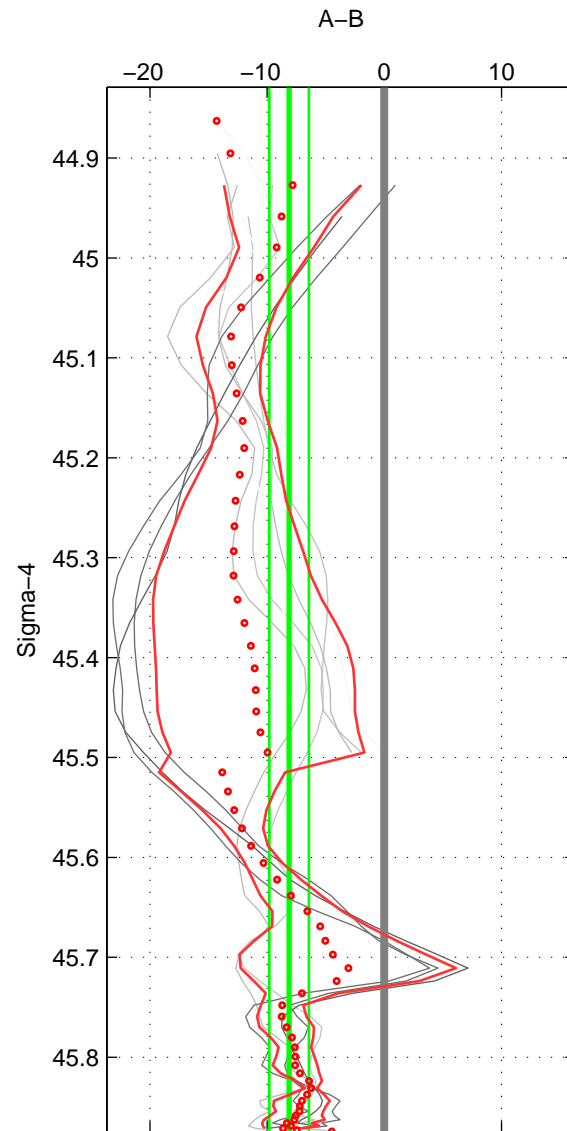

Cruise A (red). Date: Mar 1991 Cruisename: 479-31DS19910307  
 Cruise B (blue). Date: Aug 2007 Cruisename: 611-49NZ20070724

\*\*\* "Favourite" values are means of spaces 1 2 3.

	Offset	O.StDev	Ratio	R.Stdev	Rating
SIGMA:	-8.127	1.691	0.997	0.001	3
THETA:	-7.060	1.500	0.997	0.001	3
DEPTH:	-7.179	1.884	0.997	0.001	3
FAV. :	-7.455	1.692	0.997	0.001	3

Profiles of A: 3  
 Profiles of B: 3  
 Diff profs : 9  
 WMoffset (A-B): -8.1271  
 WMoffset stdev: 1.691  
 WMratio (A/B): 0.99655  
 WMratio stdev: 0.00071571

Quality (1-5): 3

Profiles of A: 3  
 Profiles of B: 3  
 Diff profs : 9  
 WMoffset (A-B): -7.0602  
 WMoffset stdev: 1.4999  
 WMratio (A/B): 0.997  
 WMratio stdev: 0.00063629

Quality (1-5): 3

Profiles of A: 3  
 Profiles of B: 3  
 Diff profs : 9  
 WMoffset (A-B): -7.1788  
 WMoffset stdev: 1.8837  
 WMratio (A/B): 0.99695  
 WMratio stdev: 0.00079981

Quality (1-5): 3