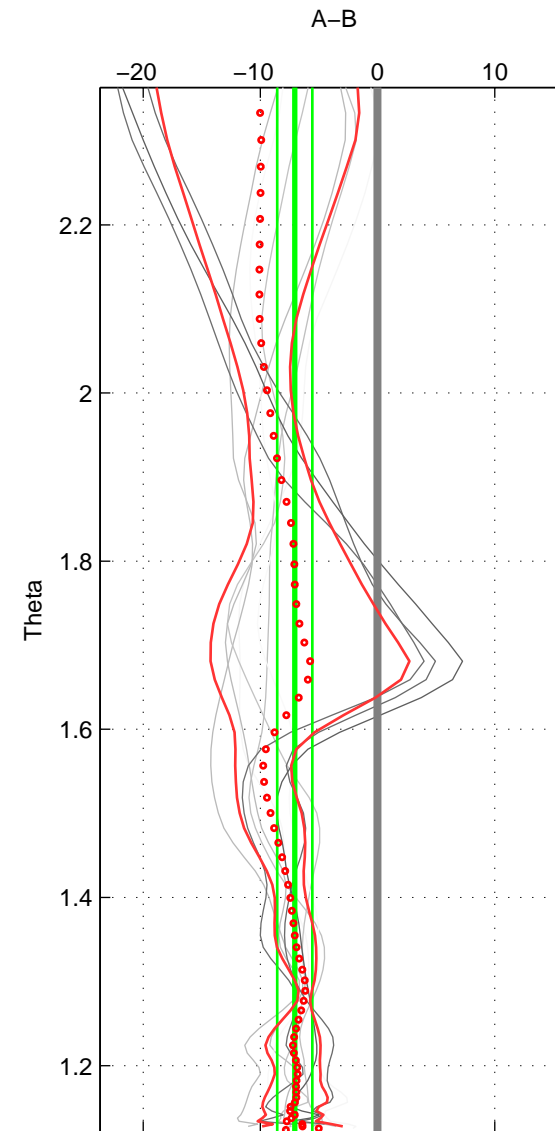

Cruise A (red). Date: Mar 1991 Cruisename: 479-31DS19910307  
 Cruise B (blue). Date: Aug 2007 Cruisename: 611-49NZ20070724

\*\*\* "Favourite" values are means of spaces 1 2 3.

	Offset	O.StDev	Ratio	R.Stdev	Rating
SIGMA:	-8.127	1.691	0.997	0.001	3
THETA:	-7.060	1.500	0.997	0.001	3
DEPTH:	-7.179	1.884	0.997	0.001	3
FAV. :	-7.455	1.692	0.997	0.001	3

Profiles of A: 3  
 Profiles of B: 3  
 Diff profs : 9  
 WMoffset (A-B): -8.1271  
 WMoffset stdev: 1.691  
 WMratio (A/B): 0.99655  
 WMratio stdev: 0.00071571

Quality (1-5): 3

Profiles of A: 3  
 Profiles of B: 3  
 Diff profs : 9  
 WMoffset (A-B): -7.0602  
 WMoffset stdev: 1.4999  
 WMratio (A/B): 0.997  
 WMratio stdev: 0.00063629

Quality (1-5): 3

Profiles of A: 3  
 Profiles of B: 3  
 Diff profs : 9  
 WMoffset (A-B): -7.1788  
 WMoffset stdev: 1.8837  
 WMratio (A/B): 0.99695  
 WMratio stdev: 0.00079981

Quality (1-5): 3