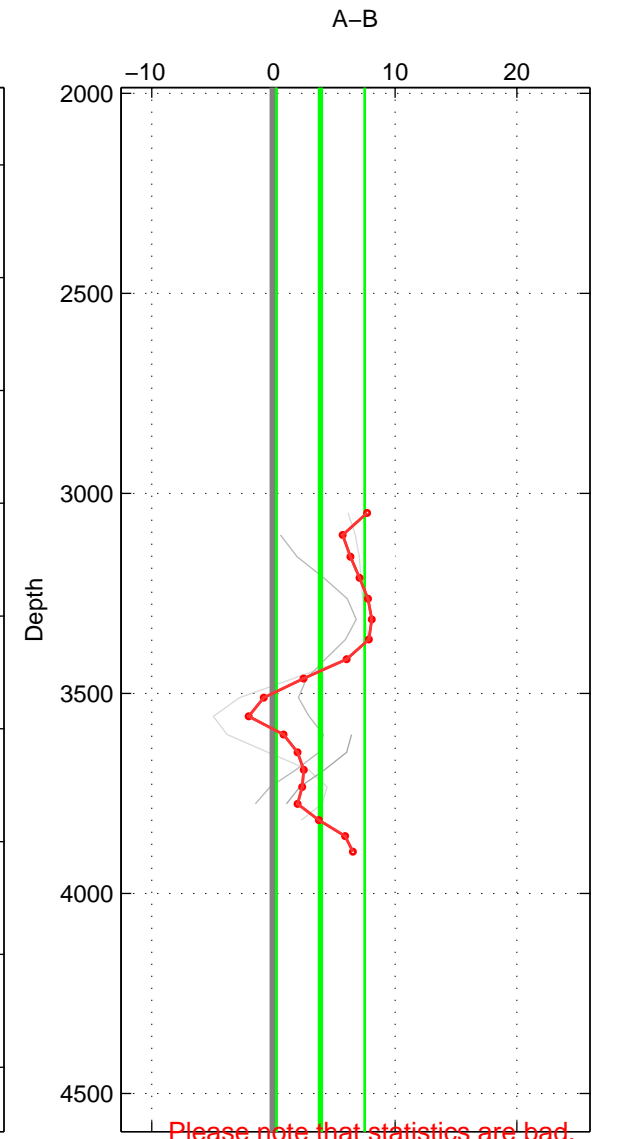

Cruise A (red). Date: Nov 1972 Cruisename: 219-316N19720718.1
 Cruise B (blue). Date: Sep 2009 Cruisename: 248-33LG20090916

*** "Favourite" values are those of space 2.

	Offset	O.StDev	Ratio	R.Stdev	Rating
SIGMA:	4.447	8.120	1.002	0.004	2
THETA:	3.728	3.423	1.002	0.002	3
DEPTH:	3.867	3.624	1.002	0.002	2
FAV.:	3.728	3.423	1.002	0.002	3

Please note that statistics are bad.
 Profiles of A: 2
 Profiles of B: 4
 Diff profs: 2
 WMoffset (A-B): 4.4467
 WMoffset stdev: 8.1203
 WMratio (A/B): 1.002
 WMratio stdev: 0.0035927

Quality (1-5): 2

Profiles of A: 2
 Profiles of B: 11
 Diff profs: 10
 WMoffset (A-B): 3.7279
 WMoffset stdev: 3.4234
 WMratio (A/B): 1.0016
 WMratio stdev: 0.0015177

Quality (1-5): 3

Please note that statistics are bad.
 Profiles of A: 2
 Profiles of B: 7
 Diff profs: 5
 WMoffset (A-B): 3.8665
 WMoffset stdev: 3.6243
 WMratio (A/B): 1.0017
 WMratio stdev: 0.001604

Quality (1-5): 2