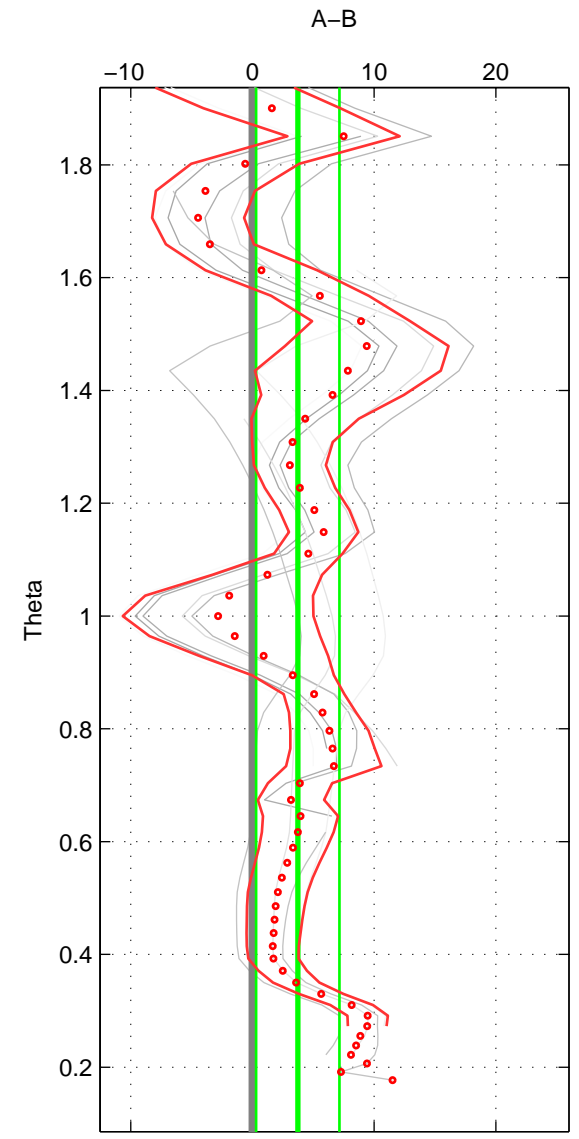

Cruise A (red). Date: Nov 1972 Cruisename: 219-316N19720718.1
 Cruise B (blue). Date: Sep 2009 Cruisename: 248-33LG20090916

*** "Favourite" values are those of space 2.

	Offset	O.StDev	Ratio	R.Stdev	Rating
SIGMA:	4.447	8.120	1.002	0.004	2
THETA:	3.728	3.423	1.002	0.002	3
DEPTH:	3.867	3.624	1.002	0.002	2
FAV.:	3.728	3.423	1.002	0.002	3

Please note that statistics are bad.
 Profiles of A: 2
 Profiles of B: 4
 Diff profs: 2
 WMoffset (A-B): 4.4467
 WMoffset stdev: 8.1203
 WMratio (A/B): 1.002
 WMratio stdev: 0.0035927

Quality (1-5): 2

Profiles of A: 2
 Profiles of B: 11
 Diff profs: 10
 WMoffset (A-B): 3.7279
 WMoffset stdev: 3.4234
 WMratio (A/B): 1.0016
 WMratio stdev: 0.0015177

Quality (1-5): 3

Please note that statistics are bad.
 Profiles of A: 2
 Profiles of B: 7
 Diff profs: 5
 WMoffset (A-B): 3.8665
 WMoffset stdev: 3.6243
 WMratio (A/B): 1.0017
 WMratio stdev: 0.001604

Quality (1-5): 2