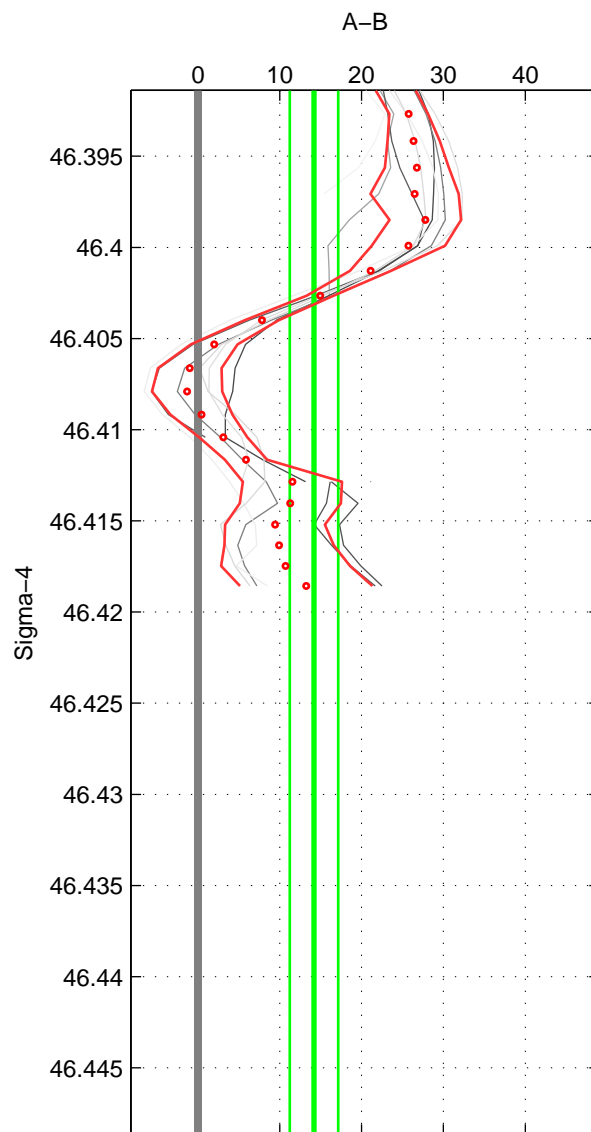

Cruise A (red). Date: Aug 1993 Cruisename: 87-58JH19930730

Cruise B (blue). Date: Aug 1998 Cruisename: 97-58JH19980801

*** "Favourite" values are means of spaces 2 3.

	Offset	O.StDev	Ratio	R.Stdev	Rating
SIGMA:	14.180	2.953	1.007	0.001	3
THETA:	19.619	3.293	1.009	0.002	4
DEPTH:	14.679	8.723	1.007	0.004	4
FAV.:	17.149	6.008	1.008	0.003	4

Profiles of A: 4
 Profiles of B: 13
 Diff profs : 11
 WMoffset (A-B): 14.1804
 WMoffset stdev: 2.9529
 WMratio (A/B): 1.0066
 WMratio stdev: 0.0013741

Quality (1-5): 3

Profiles of A: 4
 Profiles of B: 13
 Diff profs : 11
 WMoffset (A-B): 19.6194
 WMoffset stdev: 3.2926
 WMratio (A/B): 1.0091
 WMratio stdev: 0.0015373

Quality (1-5): 4

Profiles of A: 4
 Profiles of B: 17
 Diff profs : 22
 WMoffset (A-B): 14.6791
 WMoffset stdev: 8.7231
 WMratio (A/B): 1.0068
 WMratio stdev: 0.0040486

Quality (1-5): 4