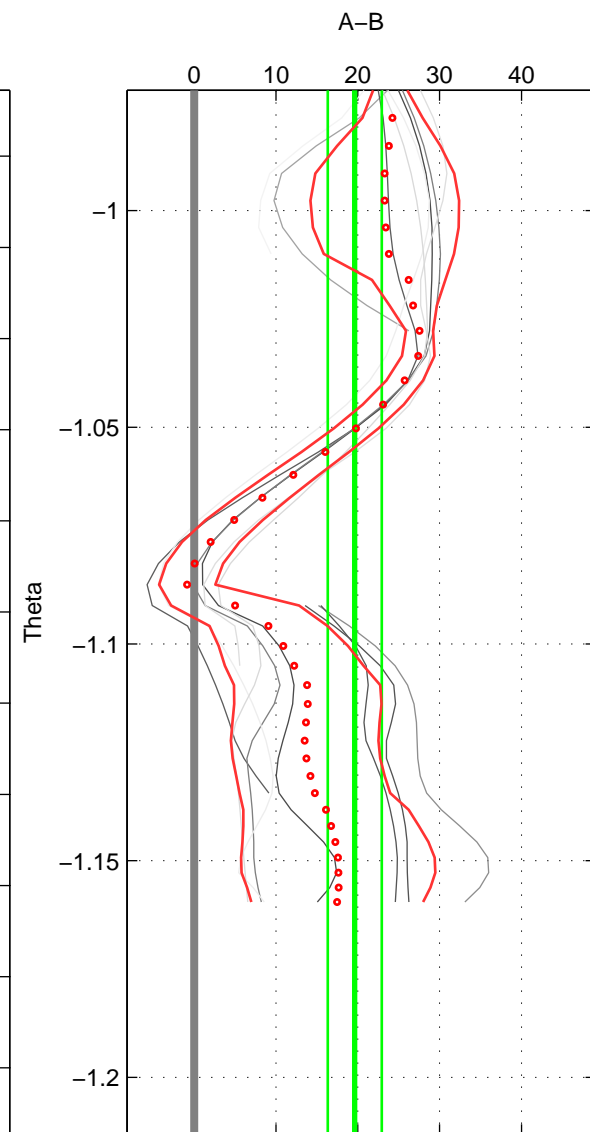

Cruise A (red). Date: Aug 1993 Cruisename: 87-58JH19930730

Cruise B (blue). Date: Aug 1998 Cruisename: 97-58JH19980801

*** "Favourite" values are means of spaces 2 3.

	Offset	O.StDev	Ratio	R.Stdev	Rating
SIGMA:	14.180	2.953	1.007	0.001	3
THETA:	19.619	3.293	1.009	0.002	4
DEPTH:	14.679	8.723	1.007	0.004	4
FAV.:	17.149	6.008	1.008	0.003	4

Profiles of A: 4
 Profiles of B: 13
 Diff profs : 11
 WMoffset (A-B): 14.1804
 WMoffset stdev: 2.9529
 WMratio (A/B): 1.0066
 WMratio stdev: 0.0013741

Quality (1-5): 3

Profiles of A: 4
 Profiles of B: 13
 Diff profs : 11
 WMoffset (A-B): 19.6194
 WMoffset stdev: 3.2926
 WMratio (A/B): 1.0091
 WMratio stdev: 0.0015373

Quality (1-5): 4

Profiles of A: 4
 Profiles of B: 17
 Diff profs : 22
 WMoffset (A-B): 14.6791
 WMoffset stdev: 8.7231
 WMratio (A/B): 1.0068
 WMratio stdev: 0.0040486

Quality (1-5): 4