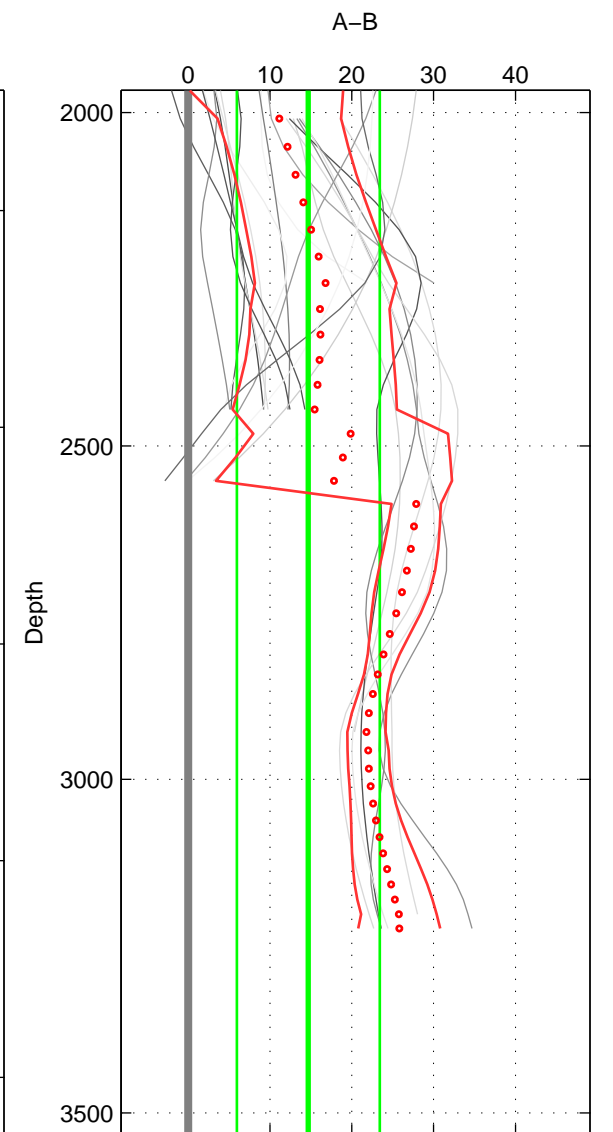

Cruise A (red). Date: Aug 1993 Cruisename: 87-58JH19930730

Cruise B (blue). Date: Aug 1998 Cruisename: 97-58JH19980801

*** "Favourite" values are means of spaces 2 3.

	Offset	O.StDev	Ratio	R.Stdev	Rating
SIGMA:	14.180	2.953	1.007	0.001	3
THETA:	19.619	3.293	1.009	0.002	4
DEPTH:	14.679	8.723	1.007	0.004	4
FAV.:	17.149	6.008	1.008	0.003	4

Profiles of A: 4
 Profiles of B: 13
 Diff profs : 11
 WMoffset (A-B): 14.1804
 WMoffset stdev: 2.9529
 WMratio (A/B): 1.0066
 WMratio stdev: 0.0013741

Quality (1-5): 3

Profiles of A: 4
 Profiles of B: 13
 Diff profs : 11
 WMoffset (A-B): 19.6194
 WMoffset stdev: 3.2926
 WMratio (A/B): 1.0091
 WMratio stdev: 0.0015373

Quality (1-5): 4

Profiles of A: 4
 Profiles of B: 17
 Diff profs : 22
 WMoffset (A-B): 14.6791
 WMoffset stdev: 8.7231
 WMratio (A/B): 1.0068
 WMratio stdev: 0.0040486

Quality (1-5): 4