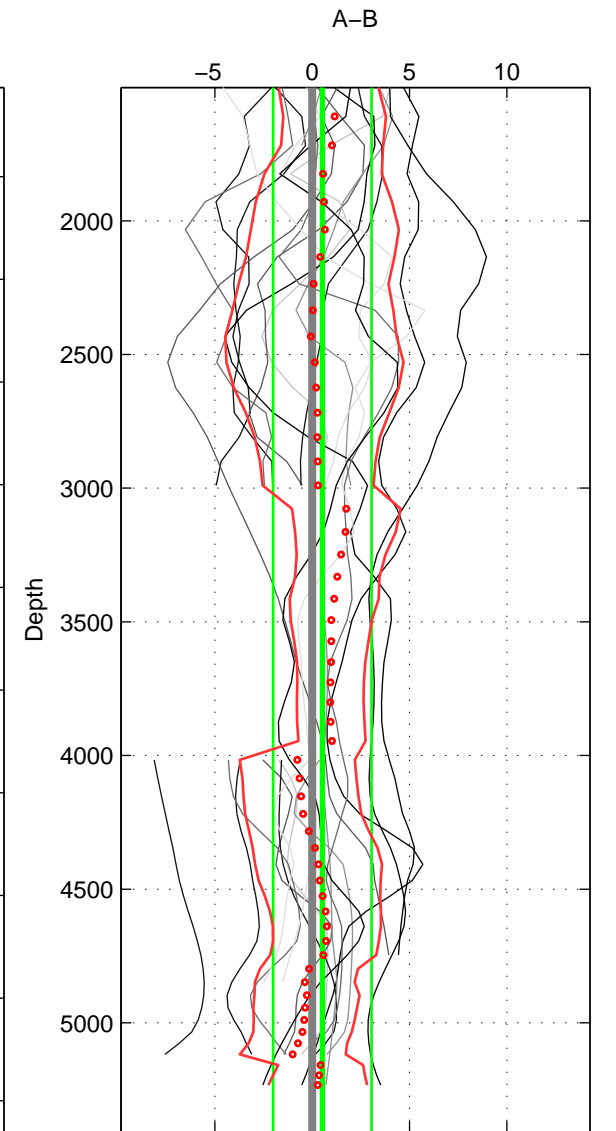

Cruise A (red). Date: Mar 2005 Cruisename: 604-49NZ20050228  
 Cruise B (blue). Date: Jun 2006 Cruisename: 608-49NZ20060526

\*\*\* "Favourite" values are means of spaces 1 2 3.

	Offset	O.StDev	Ratio	R.Stdev	Rating
SIGMA:	1.101	2.611	1.000	0.001	5
THETA:	1.050	2.693	1.000	0.001	5
DEPTH:	0.524	2.529	1.000	0.001	5
FAV.:	0.892	2.611	1.000	0.001	5

Profiles of A: 3  
 Profiles of B: 16  
 Diff profs : 16  
 WMoffset (A-B): 1.1012  
 WMoffset stdev: 2.6106  
 WMratio (A/B): 1.0005  
 WMratio stdev: 0.0011119

Quality (1-5): 5

Profiles of A: 3  
 Profiles of B: 16  
 Diff profs : 16  
 WMoffset (A-B): 1.0502  
 WMoffset stdev: 2.693  
 WMratio (A/B): 1.0005  
 WMratio stdev: 0.001148

Quality (1-5): 5

Profiles of A: 3  
 Profiles of B: 16  
 Diff profs : 16  
 WMoffset (A-B): 0.52379  
 WMoffset stdev: 2.5294  
 WMratio (A/B): 1.0002  
 WMratio stdev: 0.0010845

Quality (1-5): 5