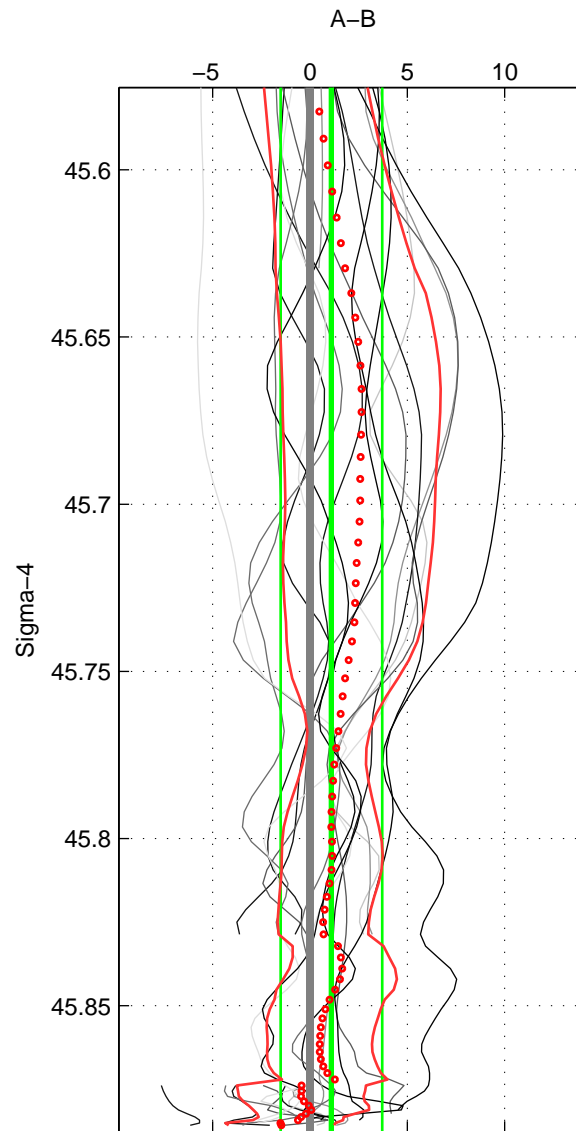

Cruise A (red). Date: Mar 2005 Cruisename: 604-49NZ20050228  
 Cruise B (blue). Date: Jun 2006 Cruisename: 608-49NZ20060526

\*\*\* "Favourite" values are means of spaces 1 2 3.

	Offset	O.StDev	Ratio	R.Stdev	Rating
SIGMA:	1.101	2.611	1.000	0.001	5
THETA:	1.050	2.693	1.000	0.001	5
DEPTH:	0.524	2.529	1.000	0.001	5
FAV.:	0.892	2.611	1.000	0.001	5

Profiles of A: 3  
 Profiles of B: 16  
 Diff profs : 16  
 WMoffset (A-B): 1.1012  
 WMoffset stdev: 2.6106  
 WMratio (A/B): 1.0005  
 WMratio stdev: 0.0011119

Quality (1-5): 5

Profiles of A: 3  
 Profiles of B: 16  
 Diff profs : 16  
 WMoffset (A-B): 1.0502  
 WMoffset stdev: 2.693  
 WMratio (A/B): 1.0005  
 WMratio stdev: 0.001148

Quality (1-5): 5

Profiles of A: 3  
 Profiles of B: 16  
 Diff profs : 16  
 WMoffset (A-B): 0.52379  
 WMoffset stdev: 2.5294  
 WMratio (A/B): 1.0002  
 WMratio stdev: 0.0010845

Quality (1-5): 5