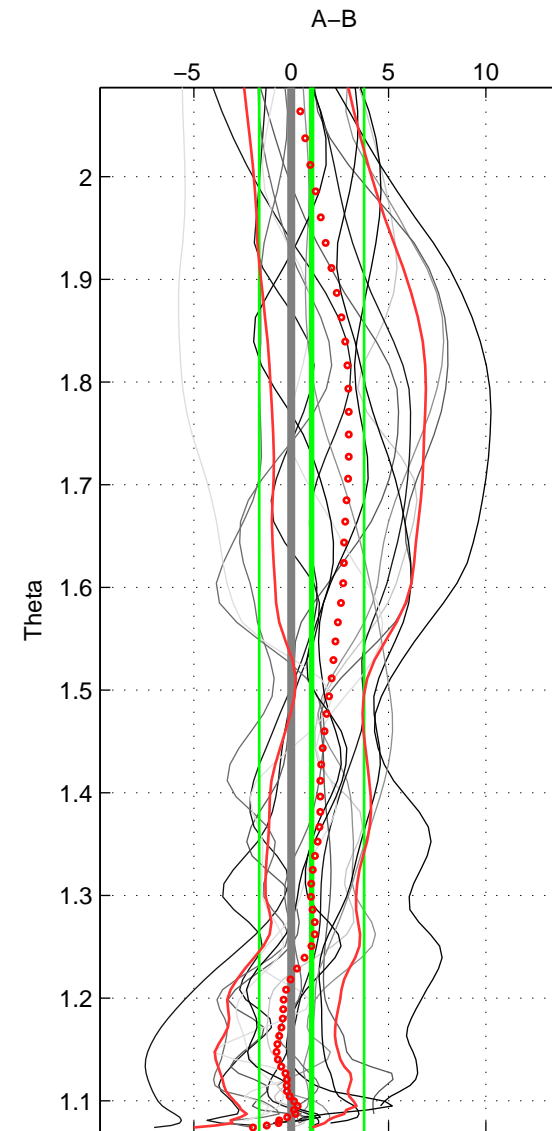

Cruise A (red). Date: Mar 2005 Cruisename: 604-49NZ20050228  
 Cruise B (blue). Date: Jun 2006 Cruisename: 608-49NZ20060526

\*\*\* "Favourite" values are means of spaces 1 2 3.

	Offset	O.StDev	Ratio	R.Stdev	Rating
SIGMA:	1.101	2.611	1.000	0.001	5
THETA:	1.050	2.693	1.000	0.001	5
DEPTH:	0.524	2.529	1.000	0.001	5
FAV.:	0.892	2.611	1.000	0.001	5

Profiles of A: 3  
 Profiles of B: 16  
 Diff profs : 16  
 WMoffset (A-B): 1.1012  
 WMoffset stdev: 2.6106  
 WMratio (A/B): 1.0005  
 WMratio stdev: 0.0011119

Quality (1-5): 5

Profiles of A: 3  
 Profiles of B: 16  
 Diff profs : 16  
 WMoffset (A-B): 1.0502  
 WMoffset stdev: 2.693  
 WMratio (A/B): 1.0005  
 WMratio stdev: 0.001148

Quality (1-5): 5

Profiles of A: 3  
 Profiles of B: 16  
 Diff profs : 16  
 WMoffset (A-B): 0.52379  
 WMoffset stdev: 2.5294  
 WMratio (A/B): 1.0002  
 WMratio stdev: 0.0010845

Quality (1-5): 5