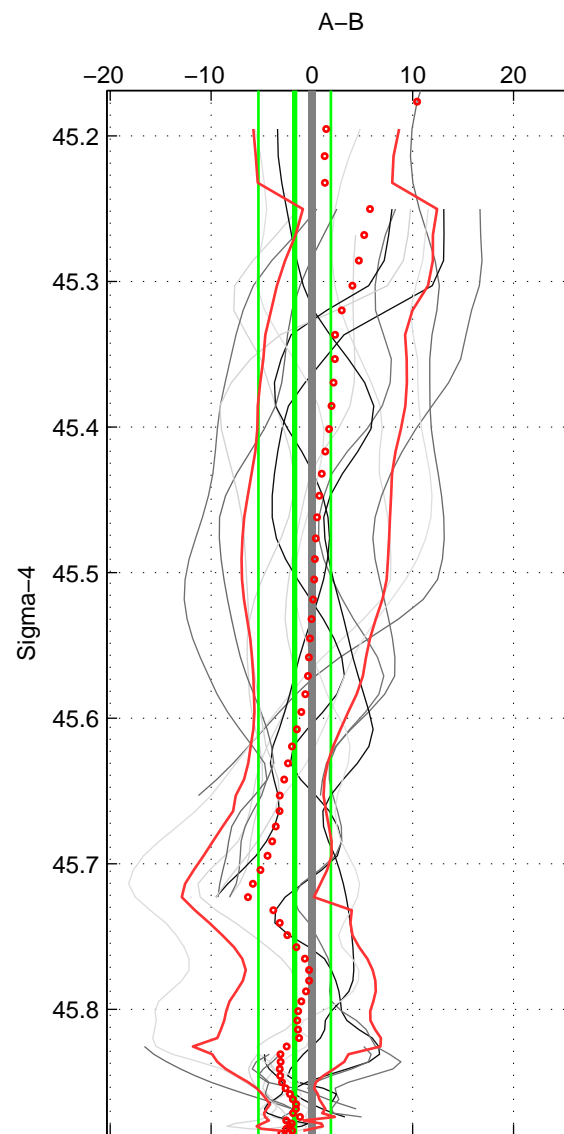

Cruise A (red). Date: Jun 1999 Cruisename: 578-49K619990523

Cruise B (blue). Date: Oct 2008 Cruisename: 615-49NZ20081011

*** "Favourite" values are means of spaces 1 2 3.

	Offset	O.StDev	Ratio	R.Stdev	Rating
SIGMA:	-1.708	3.601	0.999	0.002	5
THETA:	-2.231	3.462	0.999	0.001	5
DEPTH:	-2.166	1.169	0.999	0.001	5
FAV. :	-2.035	2.744	0.999	0.001	5

Profiles of A: 6
 Profiles of B: 5
 Diff profs : 14
 WMoffset (A-B): -1.7082
 WMoffset stdev: 3.6011
 WMratio (A/B): 0.99927
 WMratio stdev: 0.0015445

Quality (1-5): 5

Profiles of A: 6
 Profiles of B: 5
 Diff profs : 14
 WMoffset (A-B): -2.2305
 WMoffset stdev: 3.4617
 WMratio (A/B): 0.99904
 WMratio stdev: 0.0014851

Quality (1-5): 5

Profiles of A: 6
 Profiles of B: 5
 Diff profs : 14
 WMoffset (A-B): -2.1665
 WMoffset stdev: 1.169
 WMratio (A/B): 0.99907
 WMratio stdev: 0.00050419

Quality (1-5): 5