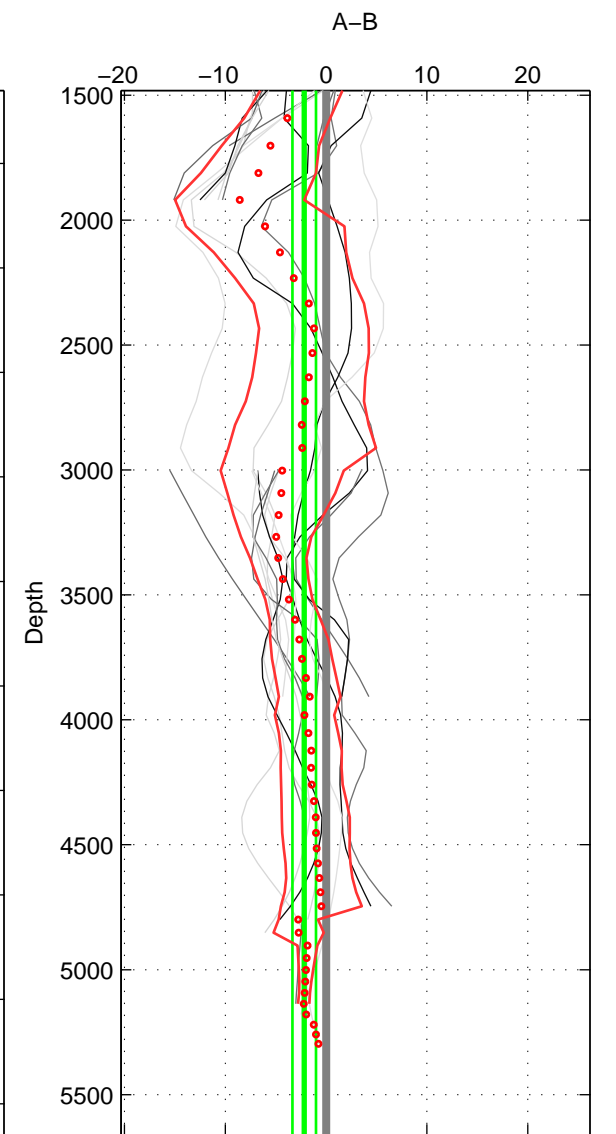

Cruise A (red). Date: Jun 1999 Cruisename: 578-49K619990523

Cruise B (blue). Date: Oct 2008 Cruisename: 615-49NZ20081011

*** "Favourite" values are means of spaces 1 2 3.

	Offset	O.StDev	Ratio	R.Stdev	Rating
SIGMA:	-1.708	3.601	0.999	0.002	5
THETA:	-2.231	3.462	0.999	0.001	5
DEPTH:	-2.166	1.169	0.999	0.001	5
FAV. :	-2.035	2.744	0.999	0.001	5

Profiles of A: 6
 Profiles of B: 5
 Diff profs : 14
 WMoffset (A-B): -1.7082
 WMoffset stdev: 3.6011
 WMratio (A/B): 0.99927
 WMratio stdev: 0.0015445

Quality (1-5): 5

Profiles of A: 6
 Profiles of B: 5
 Diff profs : 14
 WMoffset (A-B): -2.2305
 WMoffset stdev: 3.4617
 WMratio (A/B): 0.99904
 WMratio stdev: 0.0014851

Quality (1-5): 5

Profiles of A: 6
 Profiles of B: 5
 Diff profs : 14
 WMoffset (A-B): -2.1665
 WMoffset stdev: 1.169
 WMratio (A/B): 0.99907
 WMratio stdev: 0.00050419

Quality (1-5): 5