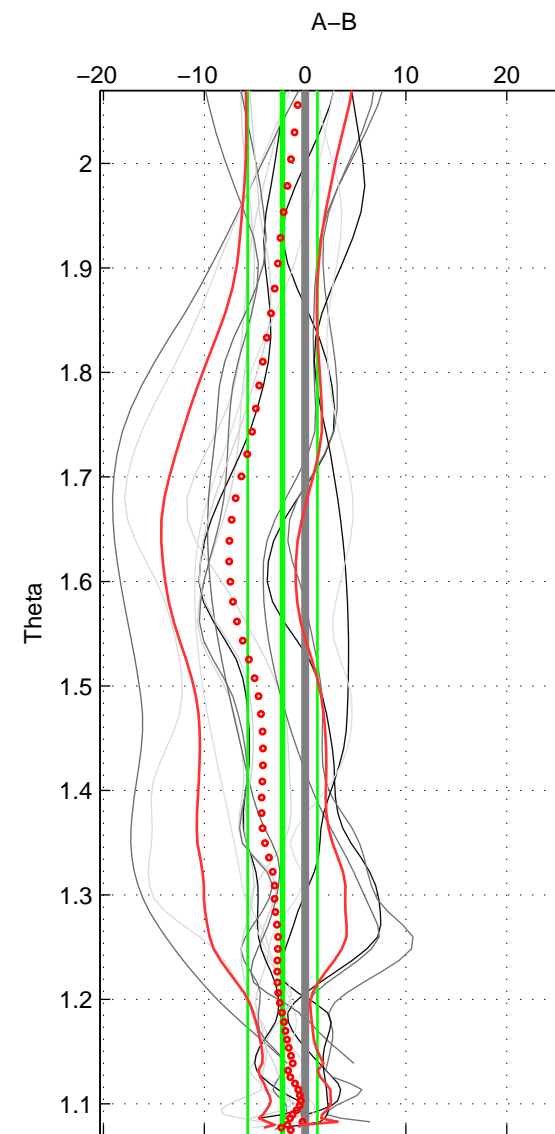

Cruise A (red). Date: Jun 1999 Cruisename: 578-49K619990523

Cruise B (blue). Date: Oct 2008 Cruisename: 615-49NZ20081011

*** "Favourite" values are means of spaces 1 2 3.

	Offset	O.StDev	Ratio	R.Stdev	Rating
SIGMA:	-1.708	3.601	0.999	0.002	5
THETA:	-2.231	3.462	0.999	0.001	5
DEPTH:	-2.166	1.169	0.999	0.001	5
FAV. :	-2.035	2.744	0.999	0.001	5

Profiles of A: 6
 Profiles of B: 5
 Diff profs : 14
 WMoffset (A-B): -1.7082
 WMoffset stdev: 3.6011
 WMratio (A/B): 0.99927
 WMratio stdev: 0.0015445

Quality (1-5): 5

Profiles of A: 6
 Profiles of B: 5
 Diff profs : 14
 WMoffset (A-B): -2.2305
 WMoffset stdev: 3.4617
 WMratio (A/B): 0.99904
 WMratio stdev: 0.0014851

Quality (1-5): 5

Profiles of A: 6
 Profiles of B: 5
 Diff profs : 14
 WMoffset (A-B): -2.1665
 WMoffset stdev: 1.169
 WMratio (A/B): 0.99907
 WMratio stdev: 0.00050419

Quality (1-5): 5