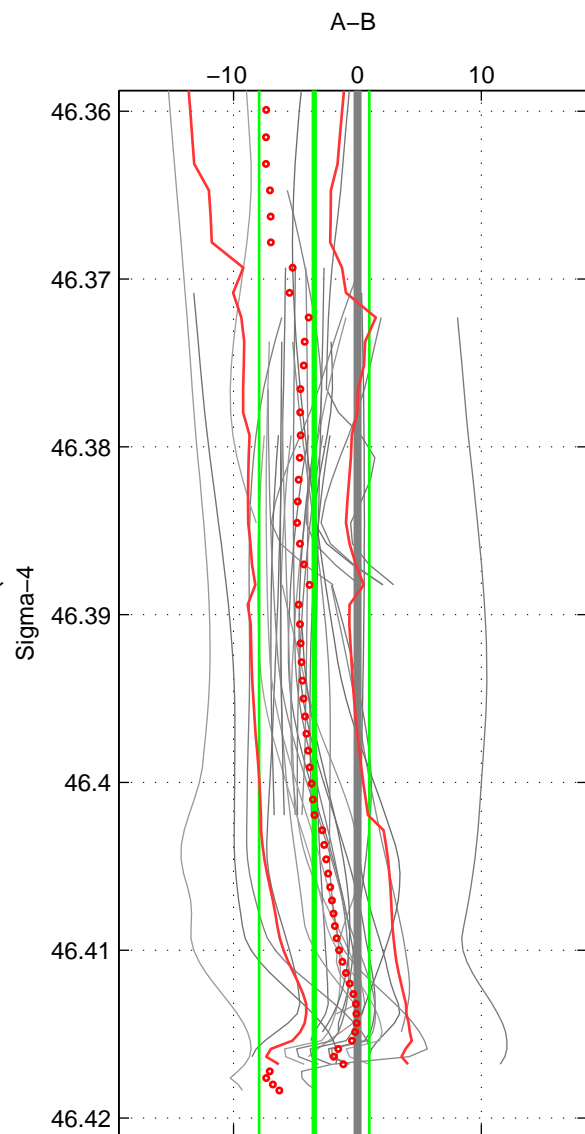

Cruise A (red). Date: Aug 1996 Cruisename: 5-06AQ19960712

Cruise B (blue). Date: Aug 2007 Cruisename: 6-06AQ20070728

\*\*\* "Favourite" values are means of spaces 1 2 3.

	Offset	O.StDev	Ratio	R.Stdev	Rating
SIGMA:	-3.492	4.445	0.998	0.002	5
THETA:	-4.649	4.603	0.998	0.002	5
DEPTH:	-2.485	3.826	0.999	0.002	5
FAV. :	-3.542	4.291	0.998	0.002	5

Profiles of A: 21  
 Profiles of B: 7  
 Diff profs : 34  
 WMoffset (A-B): -3.4924  
 WMoffset stdev: 4.4453  
 WMratio (A/B): 0.99838  
 WMratio stdev: 0.0020587

Quality (1-5): 5

Profiles of A: 21  
 Profiles of B: 7  
 Diff profs : 34  
 WMoffset (A-B): -4.6489  
 WMoffset stdev: 4.6025  
 WMratio (A/B): 0.99785  
 WMratio stdev: 0.0021307

Quality (1-5): 5

Profiles of A: 21  
 Profiles of B: 7  
 Diff profs : 35  
 WMoffset (A-B): -2.4854  
 WMoffset stdev: 3.8258  
 WMratio (A/B): 0.99885  
 WMratio stdev: 0.0017736

Quality (1-5): 5