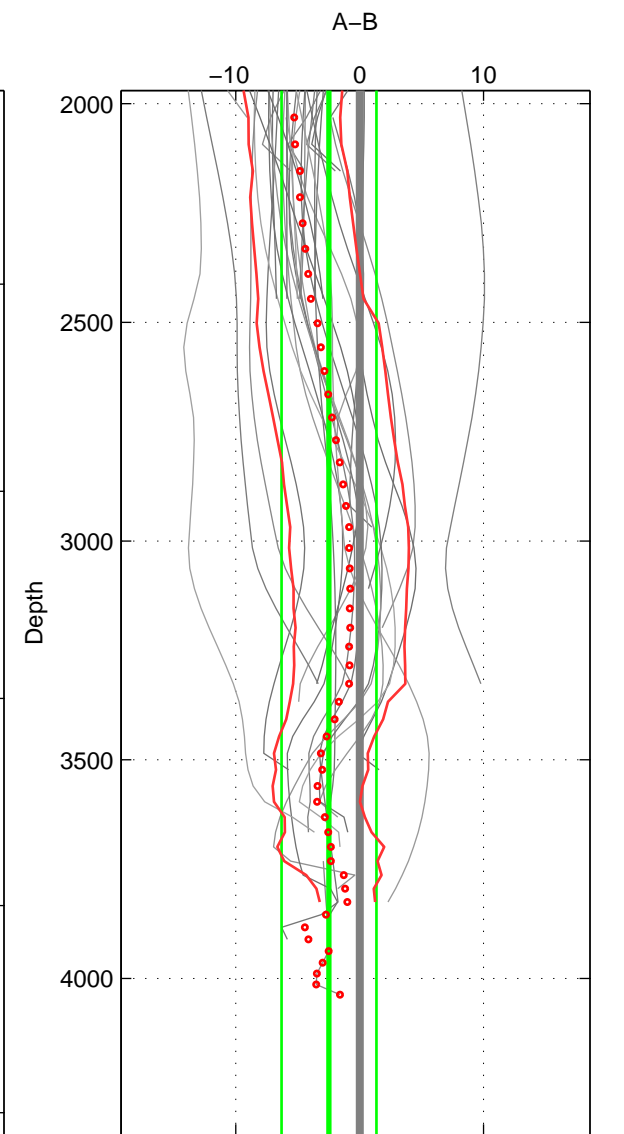

Cruise A (red). Date: Aug 1996 Cruisename: 5-06AQ19960712

Cruise B (blue). Date: Aug 2007 Cruisename: 6-06AQ20070728

\*\*\* "Favourite" values are means of spaces 1 2 3.

	Offset	O.StDev	Ratio	R.Stdev	Rating
SIGMA:	-3.492	4.445	0.998	0.002	5
THETA:	-4.649	4.603	0.998	0.002	5
DEPTH:	-2.485	3.826	0.999	0.002	5
FAV. :	-3.542	4.291	0.998	0.002	5

Profiles of A: 21  
 Profiles of B: 7  
 Diff profs : 34  
 WMoffset (A-B): -3.4924  
 WMoffset stdev: 4.4453  
 WMratio (A/B): 0.99838  
 WMratio stdev: 0.0020587

Quality (1-5): 5

Profiles of A: 21  
 Profiles of B: 7  
 Diff profs : 34  
 WMoffset (A-B): -4.6489  
 WMoffset stdev: 4.6025  
 WMratio (A/B): 0.99785  
 WMratio stdev: 0.0021307

Quality (1-5): 5

Profiles of A: 21  
 Profiles of B: 7  
 Diff profs : 35  
 WMoffset (A-B): -2.4854  
 WMoffset stdev: 3.8258  
 WMratio (A/B): 0.99885  
 WMratio stdev: 0.0017736

Quality (1-5): 5