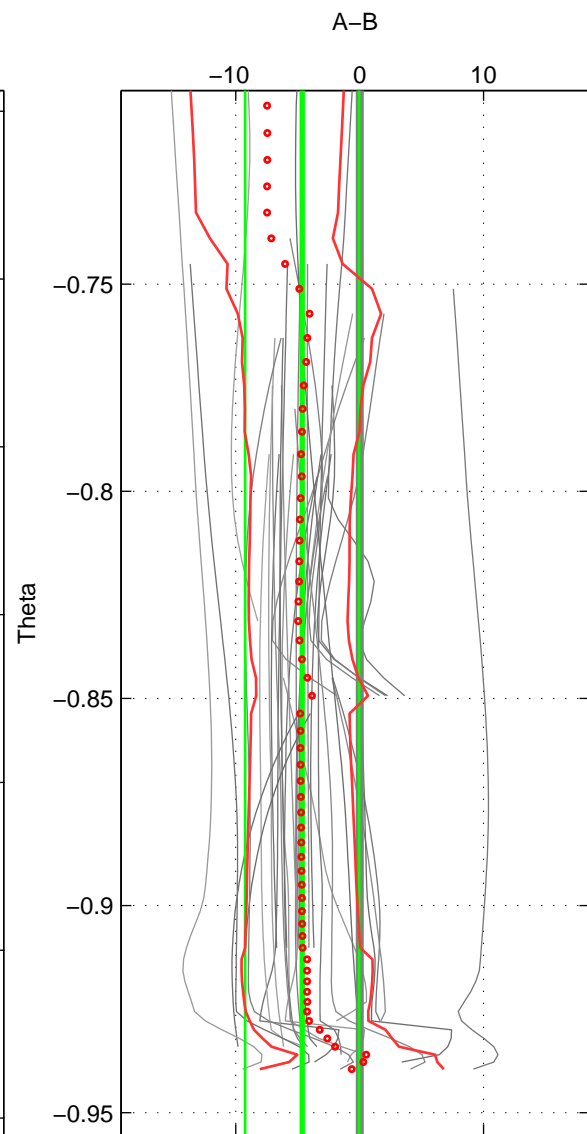

Cruise A (red). Date: Aug 1996 Cruisename: 5-06AQ19960712

Cruise B (blue). Date: Aug 2007 Cruisename: 6-06AQ20070728

\*\*\* "Favourite" values are means of spaces 1 2 3.

	Offset	O.StDev	Ratio	R.Stdev	Rating
SIGMA:	-3.492	4.445	0.998	0.002	5
THETA:	-4.649	4.603	0.998	0.002	5
DEPTH:	-2.485	3.826	0.999	0.002	5
FAV. :	-3.542	4.291	0.998	0.002	5

Profiles of A: 21  
 Profiles of B: 7  
 Diff profs : 34  
 WMoffset (A-B): -3.4924  
 WMoffset stdev: 4.4453  
 WMratio (A/B): 0.99838  
 WMratio stdev: 0.0020587

Quality (1-5): 5

Profiles of A: 21  
 Profiles of B: 7  
 Diff profs : 34  
 WMoffset (A-B): -4.6489  
 WMoffset stdev: 4.6025  
 WMratio (A/B): 0.99785  
 WMratio stdev: 0.0021307

Quality (1-5): 5

Profiles of A: 21  
 Profiles of B: 7  
 Diff profs : 35  
 WMoffset (A-B): -2.4854  
 WMoffset stdev: 3.8258  
 WMratio (A/B): 0.99885  
 WMratio stdev: 0.0017736

Quality (1-5): 5