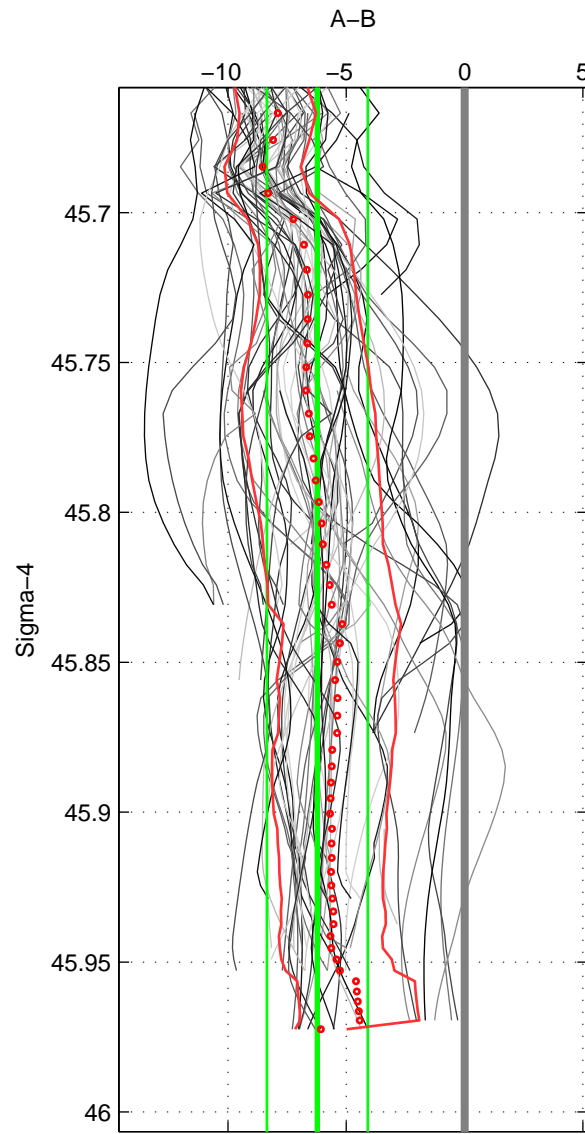

Cruise A (red). Date: Jul 1997 Cruisename: 154-06MT19970707  
 Cruise B (blue). Date: Jun 2005 Cruisename: 196-18HU20050526

\*\*\* "Favourite" values are means of spaces 1 2 3.

	Offset	O.StDev	Ratio	R.Stdev	Rating
SIGMA:	-6.224	2.135	0.997	0.001	5
THETA:	-6.109	2.246	0.997	0.001	5
DEPTH:	-6.176	2.264	0.997	0.001	5
FAV. :	-6.170	2.215	0.997	0.001	5

Profiles of A: 10  
 Profiles of B: 17  
 Diff profs : 64  
 WMoffset (A-B): -6.2242  
 WMoffset stdev: 2.1345  
 WMratio (A/B): 0.99712  
 WMratio stdev: 0.00098646

Quality (1-5): 5

Profiles of A: 10  
 Profiles of B: 17  
 Diff profs : 64  
 WMoffset (A-B): -6.1088  
 WMoffset stdev: 2.2464  
 WMratio (A/B): 0.99717  
 WMratio stdev: 0.0010382

Quality (1-5): 5

Profiles of A: 10  
 Profiles of B: 16  
 Diff profs : 61  
 WMoffset (A-B): -6.1759  
 WMoffset stdev: 2.2641  
 WMratio (A/B): 0.99714  
 WMratio stdev: 0.0010463

Quality (1-5): 5