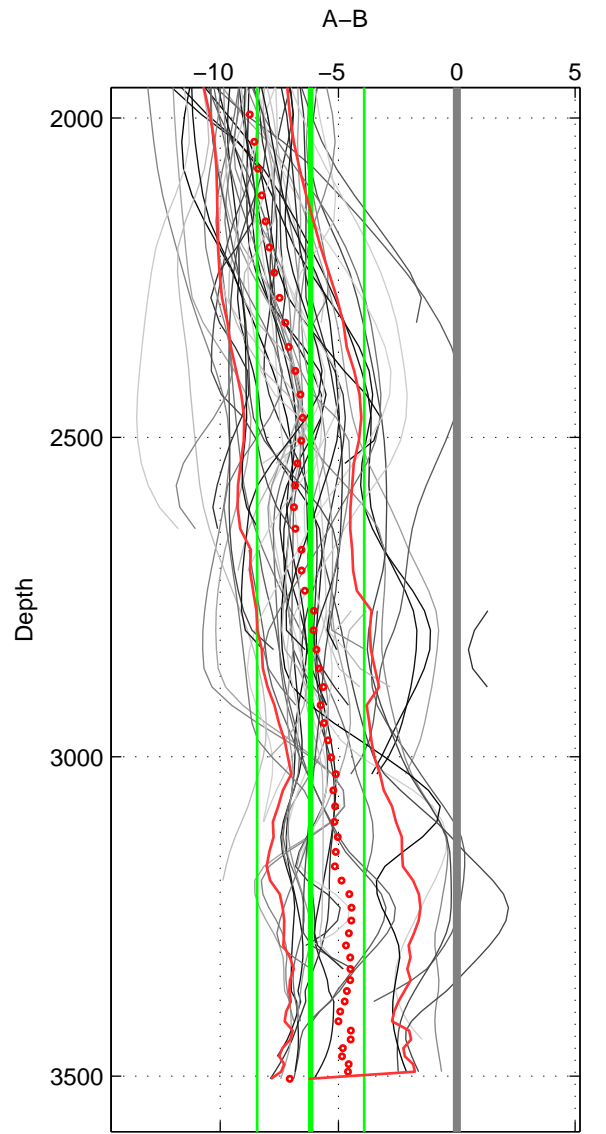

Cruise A (red). Date: Jul 1997 Cruisename: 154-06MT19970707  
 Cruise B (blue). Date: Jun 2005 Cruisename: 196-18HU20050526

\*\*\* "Favourite" values are means of spaces 1 2 3.

	Offset	O.StDev	Ratio	R.Stdev	Rating
SIGMA:	-6.224	2.135	0.997	0.001	5
THETA:	-6.109	2.246	0.997	0.001	5
DEPTH:	-6.176	2.264	0.997	0.001	5
FAV. :	-6.170	2.215	0.997	0.001	5

Profiles of A: 10  
 Profiles of B: 17  
 Diff profs : 64  
 WMoffset (A-B): -6.2242  
 WMoffset stdev: 2.1345  
 WMratio (A/B): 0.99712  
 WMratio stdev: 0.00098646

Quality (1-5): 5

Profiles of A: 10  
 Profiles of B: 17  
 Diff profs : 64  
 WMoffset (A-B): -6.1088  
 WMoffset stdev: 2.2464  
 WMratio (A/B): 0.99717  
 WMratio stdev: 0.0010382

Quality (1-5): 5

Profiles of A: 10  
 Profiles of B: 16  
 Diff profs : 61  
 WMoffset (A-B): -6.1759  
 WMoffset stdev: 2.2641  
 WMratio (A/B): 0.99714  
 WMratio stdev: 0.0010463

Quality (1-5): 5