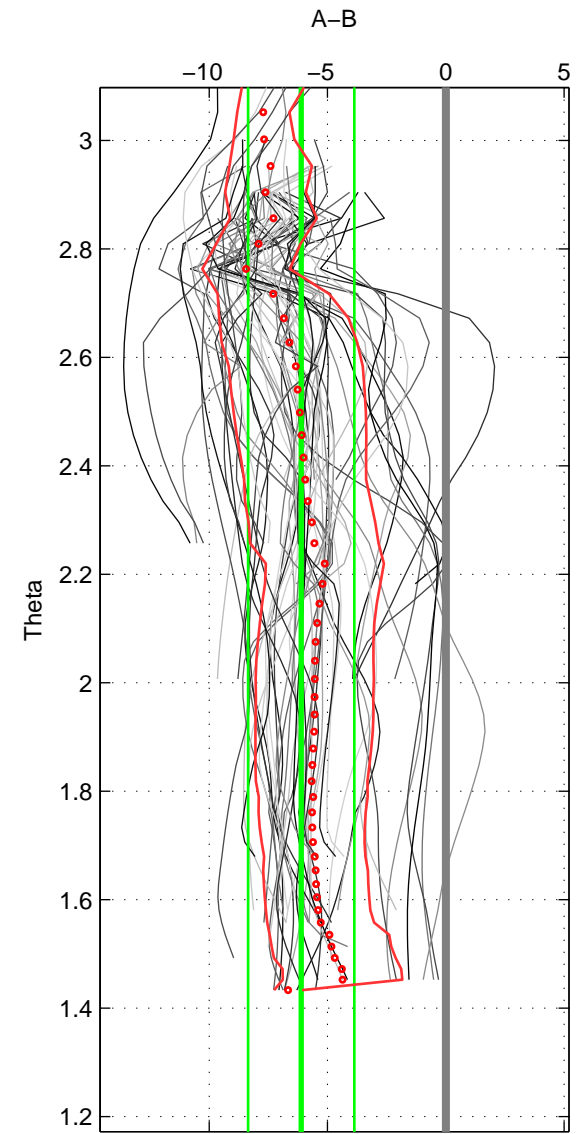

Cruise A (red). Date: Jul 1997 Cruisename: 154-06MT19970707  
 Cruise B (blue). Date: Jun 2005 Cruisename: 196-18HU20050526

\*\*\* "Favourite" values are means of spaces 1 2 3.

	Offset	O.StDev	Ratio	R.Stdev	Rating
SIGMA:	-6.224	2.135	0.997	0.001	5
THETA:	-6.109	2.246	0.997	0.001	5
DEPTH:	-6.176	2.264	0.997	0.001	5
FAV. :	-6.170	2.215	0.997	0.001	5

Profiles of A: 10  
 Profiles of B: 17  
 Diff profs : 64  
 WMoffset (A-B): -6.2242  
 WMoffset stdev: 2.1345  
 WMratio (A/B): 0.99712  
 WMratio stdev: 0.00098646

Quality (1-5): 5

Profiles of A: 10  
 Profiles of B: 17  
 Diff profs : 64  
 WMoffset (A-B): -6.1088  
 WMoffset stdev: 2.2464  
 WMratio (A/B): 0.99717  
 WMratio stdev: 0.0010382

Quality (1-5): 5

Profiles of A: 10  
 Profiles of B: 16  
 Diff profs : 61  
 WMoffset (A-B): -6.1759  
 WMoffset stdev: 2.2641  
 WMratio (A/B): 0.99714  
 WMratio stdev: 0.0010463

Quality (1-5): 5