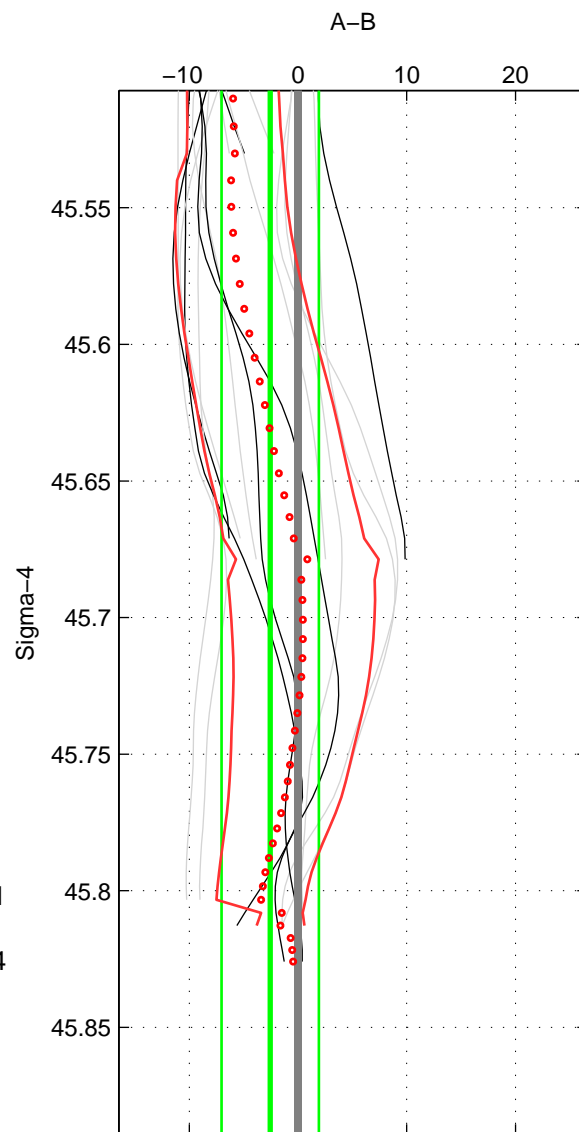

Cruise A (red). Date: Jun 2000 Cruisename: 571-49HO20000601

Cruise B (blue). Date: Jun 2001 Cruisename: 591-49NZ20010604

\*\*\* "Favourite" values are means of spaces 1 2.

	Offset	O.StDev	Ratio	R.Stdev	Rating
SIGMA:	-2.552	4.471	0.999	0.002	4
THETA:	-2.733	4.703	0.999	0.002	4
DEPTH:	-0.223	6.660	1.000	0.003	3
FAV.:	-2.643	4.587	0.999	0.002	4

Profiles of A: 5  
 Profiles of B: 7  
 Diff profs : 16  
 WMoffset (A-B): -2.5524  
 WMoffset stdev: 4.4713  
 WMratio (A/B): 0.99892  
 WMratio stdev: 0.0018933

Quality (1-5): 4

Profiles of A: 5  
 Profiles of B: 7  
 Diff profs : 16  
 WMoffset (A-B): -2.7327  
 WMoffset stdev: 4.7032  
 WMratio (A/B): 0.99884  
 WMratio stdev: 0.0019903

Quality (1-5): 4

Profiles of A: 5  
 Profiles of B: 7  
 Diff profs : 16  
 WMoffset (A-B): -0.22332  
 WMoffset stdev: 6.6601  
 WMratio (A/B): 0.9999  
 WMratio stdev: 0.0028178

Quality (1-5): 3