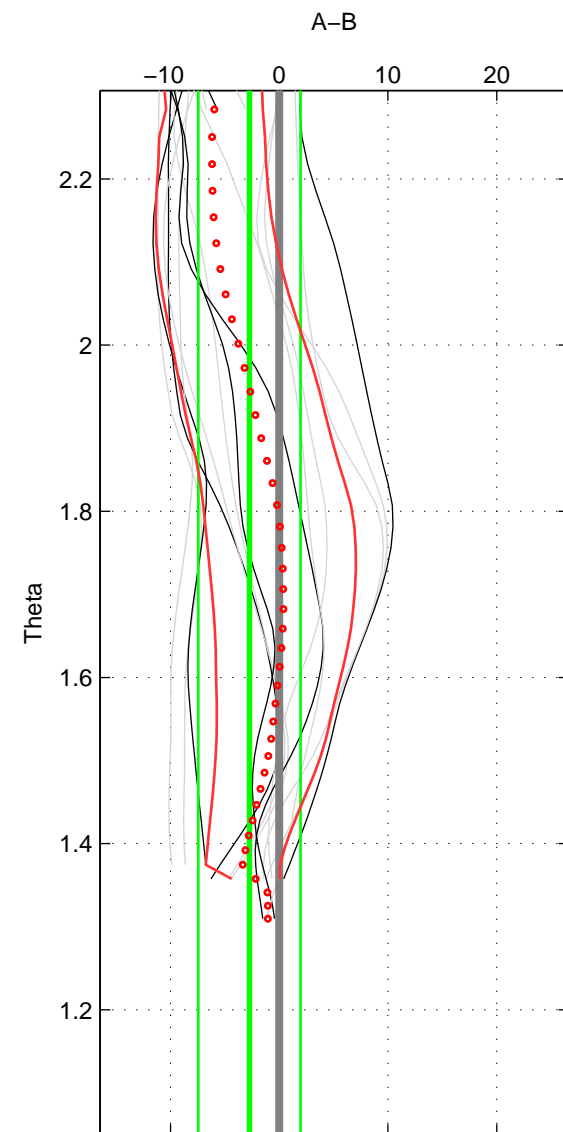

Cruise A (red). Date: Jun 2000 Cruisename: 571-49HO20000601

Cruise B (blue). Date: Jun 2001 Cruisename: 591-49NZ20010604

\*\*\* "Favourite" values are means of spaces 1 2.

	Offset	O.StDev	Ratio	R.Stdev	Rating
SIGMA:	-2.552	4.471	0.999	0.002	4
THETA:	-2.733	4.703	0.999	0.002	4
DEPTH:	-0.223	6.660	1.000	0.003	3
FAV.:	-2.643	4.587	0.999	0.002	4

Profiles of A: 5  
 Profiles of B: 7  
 Diff profs : 16  
 WMoffset (A-B): -2.5524  
 WMoffset stdev: 4.4713  
 WMratio (A/B): 0.99892  
 WMratio stdev: 0.0018933

Quality (1-5): 4

Profiles of A: 5  
 Profiles of B: 7  
 Diff profs : 16  
 WMoffset (A-B): -2.7327  
 WMoffset stdev: 4.7032  
 WMratio (A/B): 0.99884  
 WMratio stdev: 0.0019903

Quality (1-5): 4

Profiles of A: 5  
 Profiles of B: 7  
 Diff profs : 16  
 WMoffset (A-B): -0.22332  
 WMoffset stdev: 6.6601  
 WMratio (A/B): 0.9999  
 WMratio stdev: 0.0028178

Quality (1-5): 3