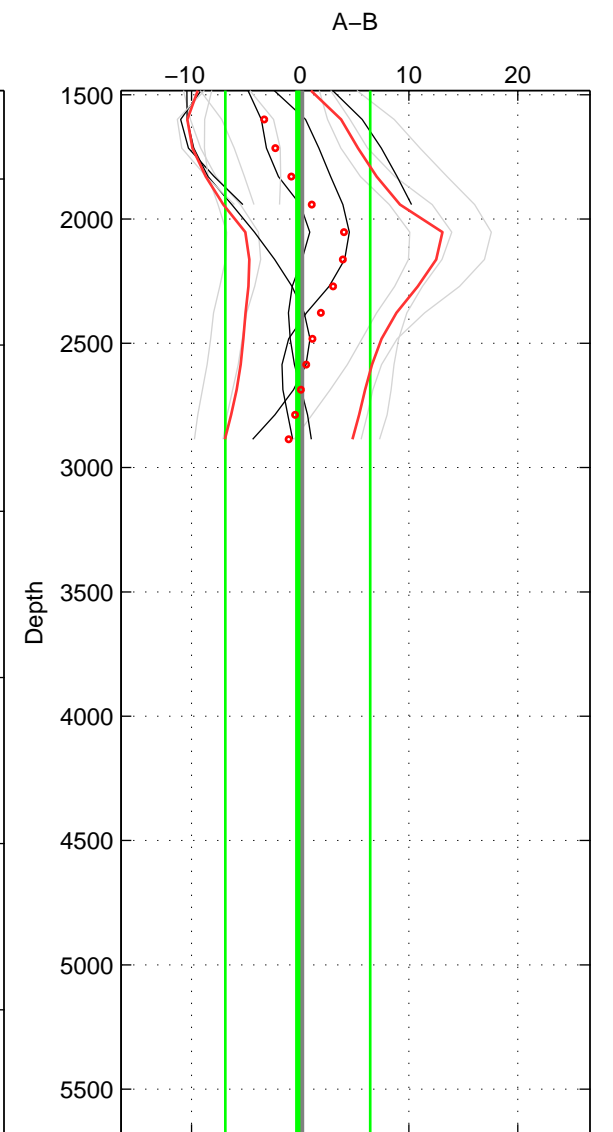

Cruise A (red). Date: Jun 2000 Cruisename: 571-49HO20000601

Cruise B (blue). Date: Jun 2001 Cruisename: 591-49NZ20010604

\*\*\* "Favourite" values are means of spaces 1 2.

	Offset	O.StDev	Ratio	R.Stdev	Rating
SIGMA:	-2.552	4.471	0.999	0.002	4
THETA:	-2.733	4.703	0.999	0.002	4
DEPTH:	-0.223	6.660	1.000	0.003	3
FAV.:	-2.643	4.587	0.999	0.002	4

Profiles of A: 5  
 Profiles of B: 7  
 Diff profs : 16  
 WMoffset (A-B): -2.5524  
 WMoffset stdev: 4.4713  
 WMratio (A/B): 0.99892  
 WMratio stdev: 0.0018933

Quality (1-5): 4

Profiles of A: 5  
 Profiles of B: 7  
 Diff profs : 16  
 WMoffset (A-B): -2.7327  
 WMoffset stdev: 4.7032  
 WMratio (A/B): 0.99884  
 WMratio stdev: 0.0019903

Quality (1-5): 4

Profiles of A: 5  
 Profiles of B: 7  
 Diff profs : 16  
 WMoffset (A-B): -0.22332  
 WMoffset stdev: 6.6601  
 WMratio (A/B): 0.9999  
 WMratio stdev: 0.0028178

Quality (1-5): 3