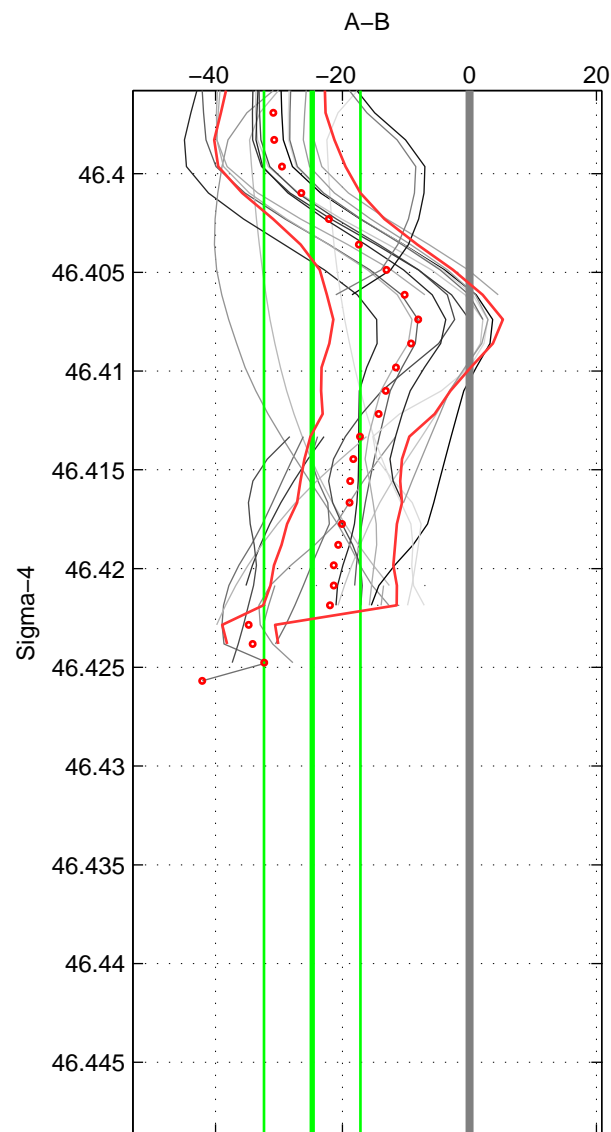

Cruise A (red). Date: Mar 1995 Cruisename: 73-58AA19950217

Cruise B (blue). Date: Aug 1993 Cruisename: 87-58JH19930730

*** "Favourite" values are means of spaces 2 3.

	Offset	O.StDev	Ratio	R.Stdev	Rating
SIGMA:	-24.775	7.602	0.989	0.003	3
THETA:	-22.364	8.791	0.990	0.004	4
DEPTH:	-28.937	5.401	0.987	0.002	4
FAV.:	-25.650	7.096	0.988	0.003	4

Profiles of A: 16
 Profiles of B: 4
 Diff profs: 28
 WMoffset (A-B): -24.7753
 WMoffset stdev: 7.6016
 WMratio (A/B): 0.98862
 WMratio stdev: 0.0034804

Quality (1-5): 3

Profiles of A: 18
 Profiles of B: 4
 Diff profs: 31
 WMoffset (A-B): -22.364
 WMoffset stdev: 8.791
 WMratio (A/B): 0.98973
 WMratio stdev: 0.0040239

Quality (1-5): 4

Profiles of A: 17
 Profiles of B: 4
 Diff profs: 29
 WMoffset (A-B): -28.9367
 WMoffset stdev: 5.4009
 WMratio (A/B): 0.98673
 WMratio stdev: 0.0024757

Quality (1-5): 4