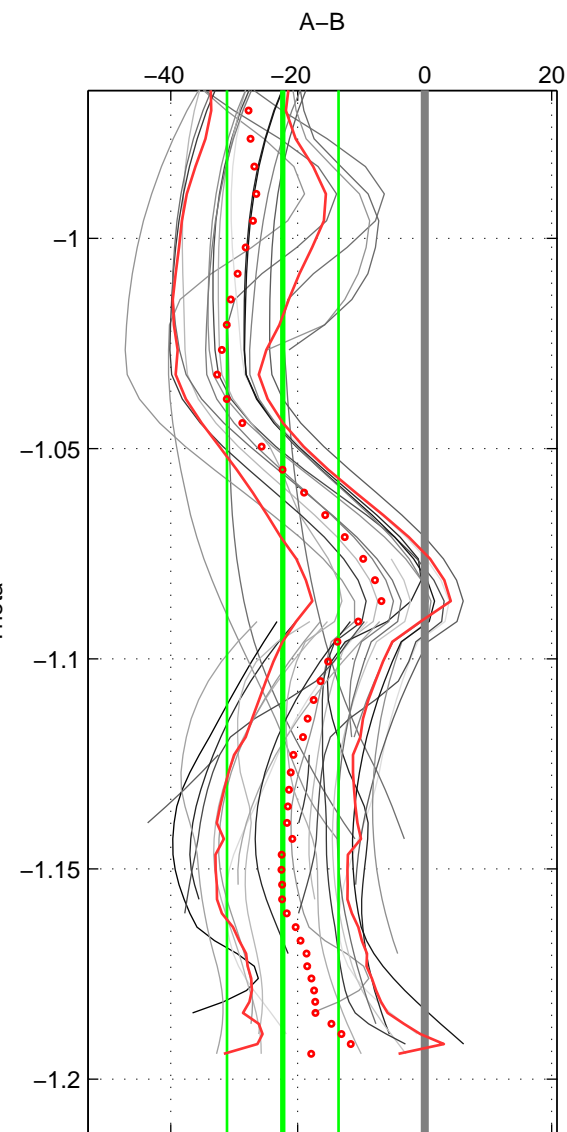

Cruise A (red). Date: Mar 1995 Cruisename: 73-58AA19950217

Cruise B (blue). Date: Aug 1993 Cruisename: 87-58JH19930730

*** "Favourite" values are means of spaces 2 3.

	Offset	O.StDev	Ratio	R.Stdev	Rating
SIGMA:	-24.775	7.602	0.989	0.003	3
THETA:	-22.364	8.791	0.990	0.004	4
DEPTH:	-28.937	5.401	0.987	0.002	4
FAV.:	-25.650	7.096	0.988	0.003	4

Profiles of A: 16
 Profiles of B: 4
 Diff profs: 28
 WMoffset (A-B): -24.7753
 WMoffset stdev: 7.6016
 WMratio (A/B): 0.98862
 WMratio stdev: 0.0034804

Quality (1-5): 3

Profiles of A: 18
 Profiles of B: 4
 Diff profs: 31
 WMoffset (A-B): -22.364
 WMoffset stdev: 8.791
 WMratio (A/B): 0.98973
 WMratio stdev: 0.0040239

Quality (1-5): 4

Profiles of A: 17
 Profiles of B: 4
 Diff profs: 29
 WMoffset (A-B): -28.9367
 WMoffset stdev: 5.4009
 WMratio (A/B): 0.98673
 WMratio stdev: 0.0024757

Quality (1-5): 4