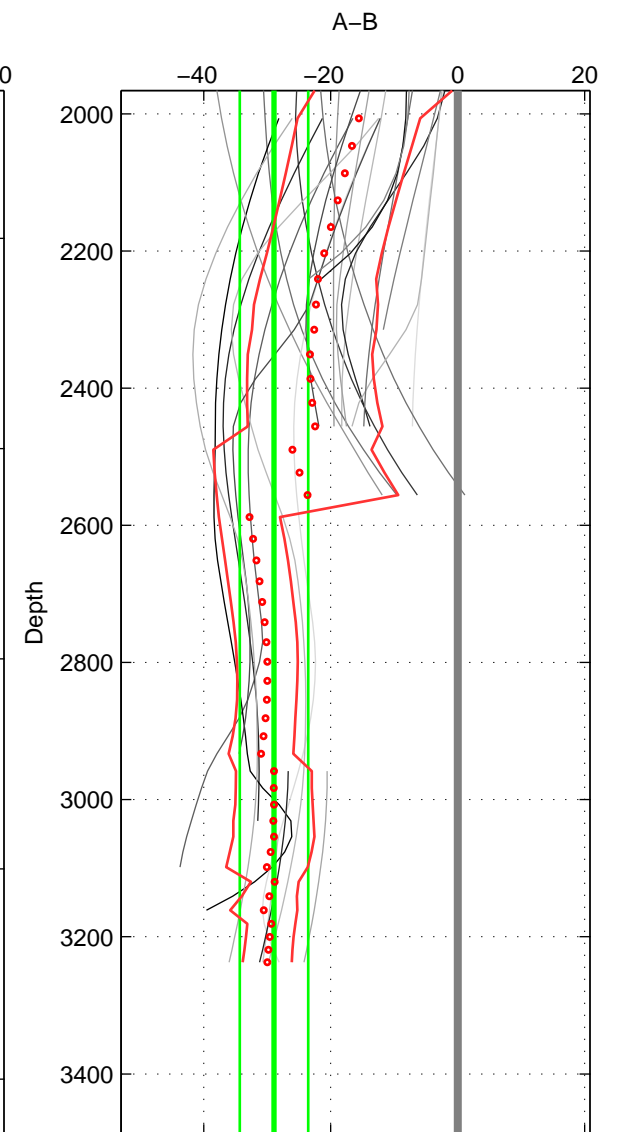

Cruise A (red). Date: Mar 1995 Cruisename: 73-58AA19950217

Cruise B (blue). Date: Aug 1993 Cruisename: 87-58JH19930730

*** "Favourite" values are means of spaces 2 3.

	Offset	O.StDev	Ratio	R.Stdev	Rating
SIGMA:	-24.775	7.602	0.989	0.003	3
THETA:	-22.364	8.791	0.990	0.004	4
DEPTH:	-28.937	5.401	0.987	0.002	4
FAV.:	-25.650	7.096	0.988	0.003	4

Profiles of A: 16
 Profiles of B: 4
 Diff profs: 28
 WMoffset (A-B): -24.7753
 WMoffset stdev: 7.6016
 WMratio (A/B): 0.98862
 WMratio stdev: 0.0034804

Quality (1-5): 3

Profiles of A: 18
 Profiles of B: 4
 Diff profs: 31
 WMoffset (A-B): -22.364
 WMoffset stdev: 8.791
 WMratio (A/B): 0.98973
 WMratio stdev: 0.0040239

Quality (1-5): 4

Profiles of A: 17
 Profiles of B: 4
 Diff profs: 29
 WMoffset (A-B): -28.9367
 WMoffset stdev: 5.4009
 WMratio (A/B): 0.98673
 WMratio stdev: 0.0024757

Quality (1-5): 4