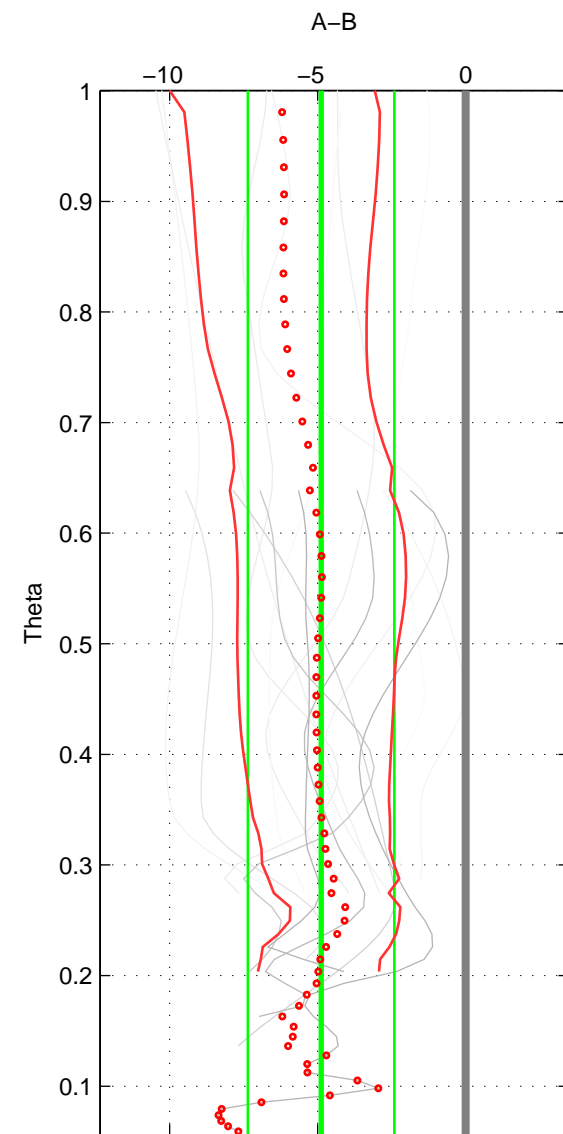

Cruise A (red). Date: Sep 2009 Cruisename: 248-33LG20090916

Cruise B (blue). Date: Feb 2009 Cruisename: 300-740H20090203

\*\*\* "Favourite" values are those of space 2.

	Offset	O.StDev	Ratio	R.Stdev	Rating
SIGMA:	NaN	NaN	NaN	NaN	NaN
THETA:	-4.880	2.473	0.998	0.001	3
DEPTH:	-4.824	1.880	0.998	0.001	2
FAV.:	-4.880	2.473	0.998	0.001	3

Profiles of A: 2  
 Profiles of B: 7  
 Diff profs : 14  
 WMoffset (A-B): -4.8796  
 WMoffset stdev: 2.4728  
 WMratio (A/B): 0.99785  
 WMratio stdev: 0.0010899

Quality (1-5): 3

Please note that statistics are bad.

Profiles of A: 1  
 Profiles of B: 6  
 Diff profs : 2  
 WMoffset (A-B): -4.8239  
 WMoffset stdev: 1.8802  
 WMratio (A/B): 0.99786  
 WMratio stdev: 0.0008305

Quality (1-5): 2