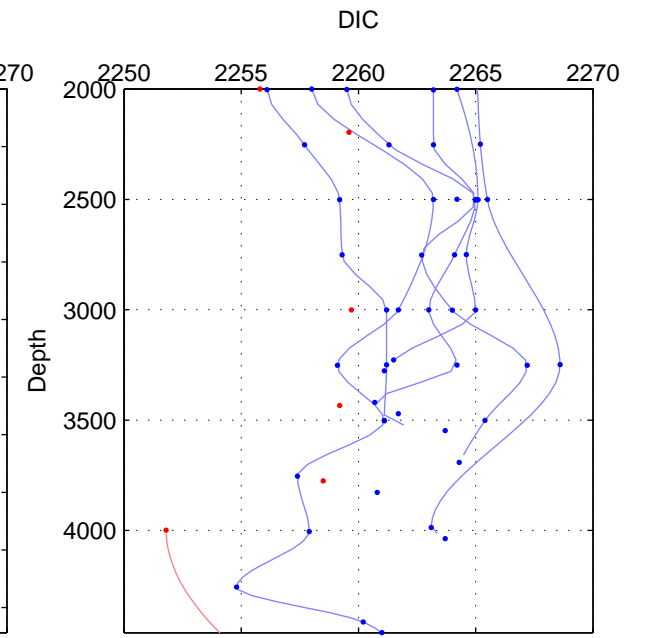

Cruise A (red). Date: Sep 2009 Cruisename: 248-33LG20090916

Cruise B (blue). Date: Feb 2009 Cruisename: 300-740H20090203

\*\*\* "Favourite" values are those of space 2.

	Offset	O.StDev	Ratio	R.Stdev	Rating
SIGMA:	NaN	NaN	NaN	NaN	NaN
THETA:	-4.880	2.473	0.998	0.001	3
DEPTH:	-4.824	1.880	0.998	0.001	2
FAV.:	-4.880	2.473	0.998	0.001	3

Profiles of A: 2  
 Profiles of B: 7  
 Diff profs : 14  
 WMoffset (A-B): -4.8796  
 WMoffset stdev: 2.4728  
 WMratio (A/B): 0.99785  
 WMratio stdev: 0.0010899

Quality (1-5): 3

Please note that statistics are bad.

Profiles of A: 1  
 Profiles of B: 6  
 Diff profs : 2  
 WMoffset (A-B): -4.8239  
 WMoffset stdev: 1.8802  
 WMratio (A/B): 0.99786  
 WMratio stdev: 0.0008305

Quality (1-5): 2