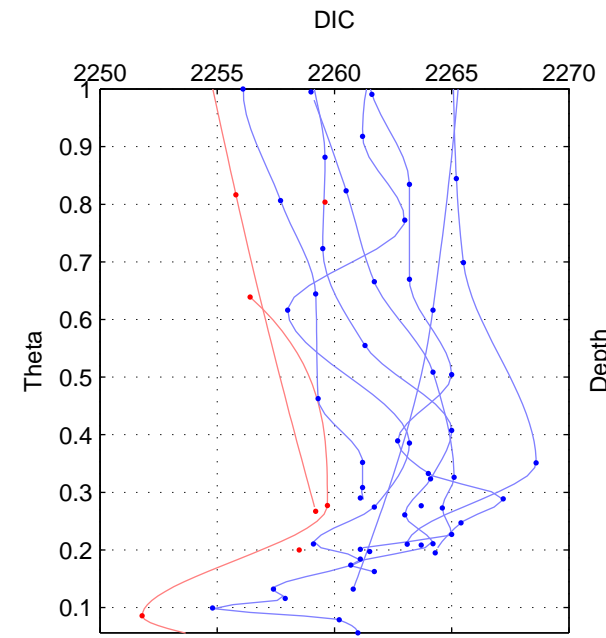

Cruise A (red). Date: Sep 2009 Cruisename: 248-33LG20090916

Cruise B (blue). Date: Feb 2009 Cruisename: 300-740H20090203

\*\*\* "Favourite" values are those of space 2.

	Offset	O.StDev	Ratio	R.Stdev	Rating
SIGMA:	NaN	NaN	NaN	NaN	NaN
THETA:	-4.880	2.473	0.998	0.001	3
DEPTH:	-4.824	1.880	0.998	0.001	2
FAV.:	-4.880	2.473	0.998	0.001	3

Profiles of A: 2  
 Profiles of B: 7  
 Diff profs : 14  
 WMoffset (A-B): -4.8796  
 WMoffset stdev: 2.4728  
 WMratio (A/B): 0.99785  
 WMratio stdev: 0.0010899

Quality (1-5): 3

Please note that statistics are bad.

Profiles of A: 1  
 Profiles of B: 6  
 Diff profs : 2  
 WMoffset (A-B): -4.8239  
 WMoffset stdev: 1.8802  
 WMratio (A/B): 0.99786  
 WMratio stdev: 0.0008305

Quality (1-5): 2