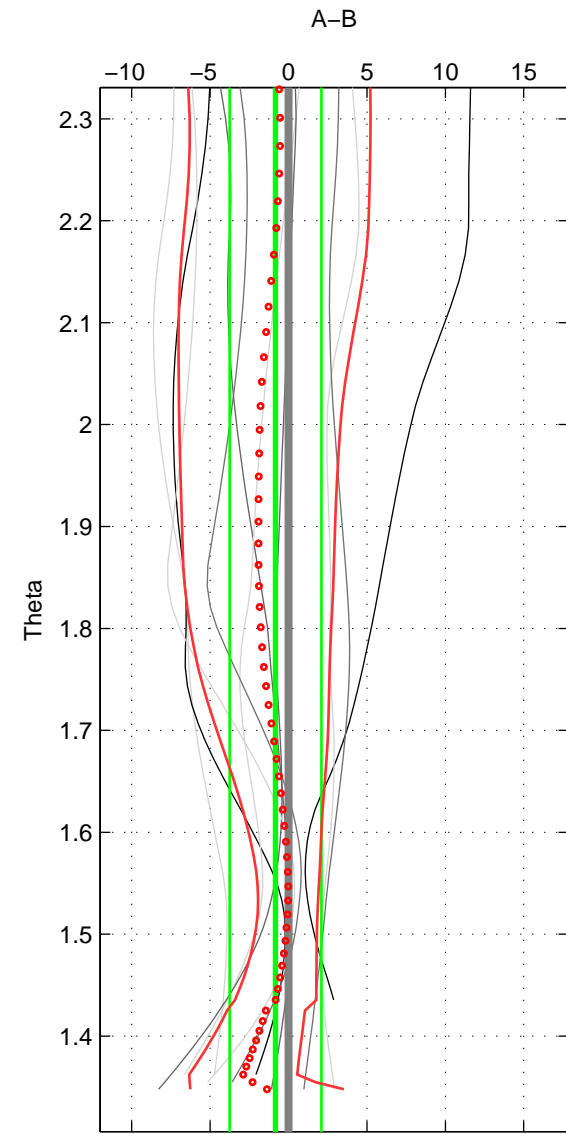

Cruise A (red). Date: Jun 2000 Cruisename: 572-49HO20000621
 Cruise B (blue). Date: Jul 2001 Cruisename: 575-49HO20010710

*** "Favourite" values are means of spaces 1 2 3.

	Offset	O.StDev	Ratio	R.Stdev	Rating
SIGMA:	-0.455	2.910	1.000	0.001	4
THETA:	-0.830	2.925	1.000	0.001	4
DEPTH:	-1.019	2.915	1.000	0.001	4
FAV. :	-0.768	2.917	1.000	0.001	4

Profiles of A: 5
 Profiles of B: 6
 Diff profs : 10
 WMoffset (A-B): -0.45534
 WMoffset stdev: 2.91
 WMratio (A/B): 0.99981
 WMratio stdev: 0.0012338

Quality (1-5): 4

Profiles of A: 5
 Profiles of B: 6
 Diff profs : 10
 WMoffset (A-B): -0.82966
 WMoffset stdev: 2.9255
 WMratio (A/B): 0.99965
 WMratio stdev: 0.0012405

Quality (1-5): 4

Profiles of A: 5
 Profiles of B: 6
 Diff profs : 10
 WMoffset (A-B): -1.0192
 WMoffset stdev: 2.9151
 WMratio (A/B): 0.99957
 WMratio stdev: 0.0012385

Quality (1-5): 4