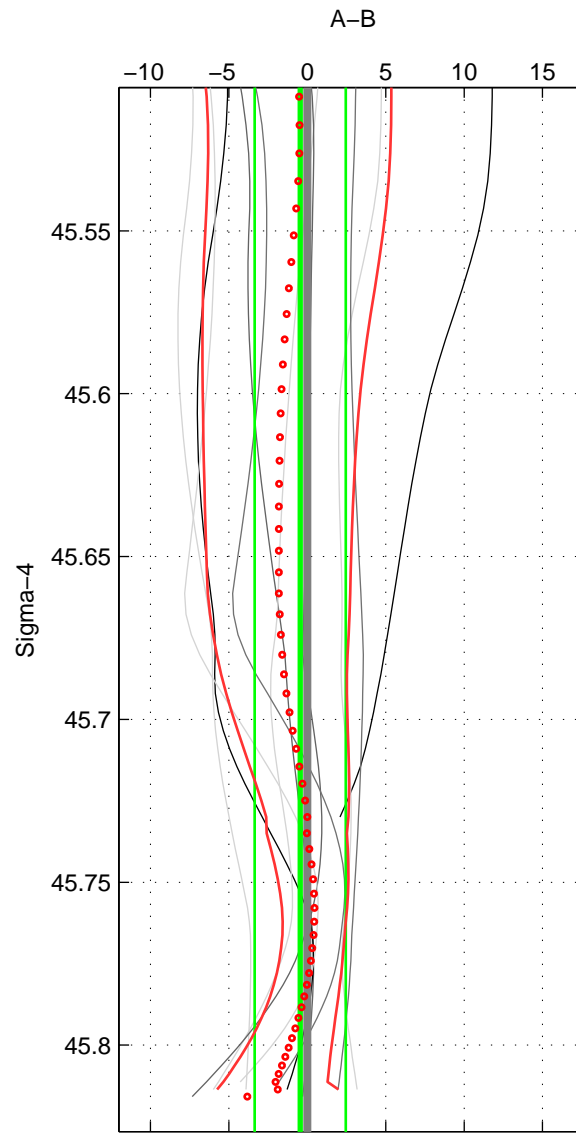

Cruise A (red). Date: Jun 2000 Cruisename: 572-49HO20000621
 Cruise B (blue). Date: Jul 2001 Cruisename: 575-49HO20010710

*** "Favourite" values are means of spaces 1 2 3.

	Offset	O.StDev	Ratio	R.Stdev	Rating
SIGMA:	-0.455	2.910	1.000	0.001	4
THETA:	-0.830	2.925	1.000	0.001	4
DEPTH:	-1.019	2.915	1.000	0.001	4
FAV. :	-0.768	2.917	1.000	0.001	4

Profiles of A: 5
 Profiles of B: 6
 Diff profs : 10
 WMoffset (A-B): -0.45534
 WMoffset stdev: 2.91
 WMratio (A/B): 0.99981
 WMratio stdev: 0.0012338

Quality (1-5): 4

Profiles of A: 5
 Profiles of B: 6
 Diff profs : 10
 WMoffset (A-B): -0.82966
 WMoffset stdev: 2.9255
 WMratio (A/B): 0.99965
 WMratio stdev: 0.0012405

Quality (1-5): 4

Profiles of A: 5
 Profiles of B: 6
 Diff profs : 10
 WMoffset (A-B): -1.0192
 WMoffset stdev: 2.9151
 WMratio (A/B): 0.99957
 WMratio stdev: 0.0012385

Quality (1-5): 4