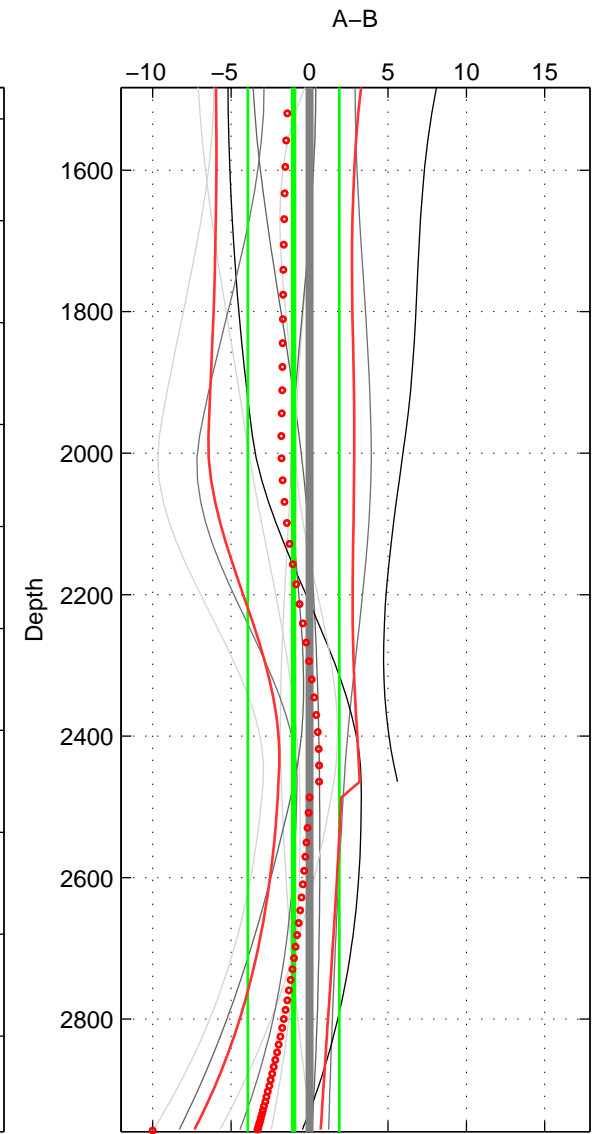

Cruise A (red). Date: Jun 2000 Cruisename: 572-49HO20000621
 Cruise B (blue). Date: Jul 2001 Cruisename: 575-49HO20010710

*** "Favourite" values are means of spaces 1 2 3.

	Offset	O.StDev	Ratio	R.Stdev	Rating
SIGMA:	-0.455	2.910	1.000	0.001	4
THETA:	-0.830	2.925	1.000	0.001	4
DEPTH:	-1.019	2.915	1.000	0.001	4
FAV. :	-0.768	2.917	1.000	0.001	4

Profiles of A: 5
 Profiles of B: 6
 Diff profs : 10
 WMoffset (A-B): -0.45534
 WMoffset stdev: 2.91
 WMratio (A/B): 0.99981
 WMratio stdev: 0.0012338

Quality (1-5): 4

Profiles of A: 5
 Profiles of B: 6
 Diff profs : 10
 WMoffset (A-B): -0.82966
 WMoffset stdev: 2.9255
 WMratio (A/B): 0.99965
 WMratio stdev: 0.0012405

Quality (1-5): 4

Profiles of A: 5
 Profiles of B: 6
 Diff profs : 10
 WMoffset (A-B): -1.0192
 WMoffset stdev: 2.9151
 WMratio (A/B): 0.99957
 WMratio stdev: 0.0012385

Quality (1-5): 4