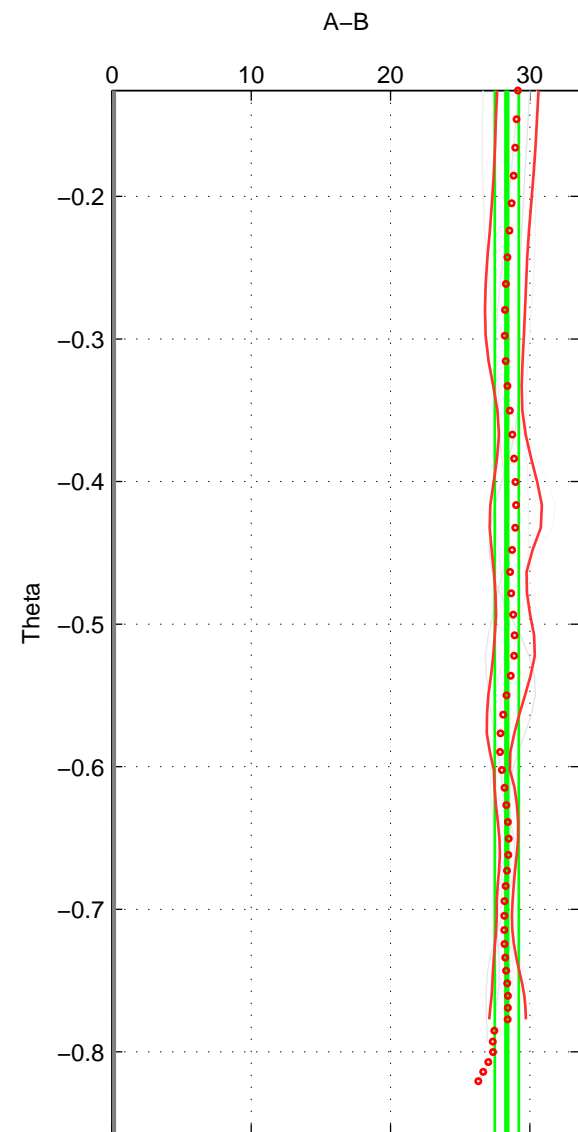

Cruise A (red). Date: Mar 2008 Cruisename: 129-06AQ20080210

Cruise B (blue). Date: Apr 1995 Cruisename: 320-74JC19950320

*** "Favourite" values are means of spaces 1 2 3.

	Offset	O.StDev	Ratio	R.Stdev	Rating
SIGMA:	28.249	0.661	1.013	0.000	3
THETA:	28.352	0.858	1.013	0.000	3
DEPTH:	28.107	0.765	1.013	0.000	3
FAV. :	28.236	0.761	1.013	0.000	3

Profiles of A: 10
 Profiles of B: 1
 Diff profs : 5
 WMoffset (A-B): 28.2493
 WMoffset stdev: 0.66118
 WMratio (A/B): 1.0127
 WMratio stdev: 0.00029754

Quality (1-5): 3

Profiles of A: 10
 Profiles of B: 1
 Diff profs : 5
 WMoffset (A-B): 28.3519
 WMoffset stdev: 0.85804
 WMratio (A/B): 1.0128
 WMratio stdev: 0.000386

Quality (1-5): 3

Profiles of A: 10
 Profiles of B: 1
 Diff profs : 5
 WMoffset (A-B): 28.1066
 WMoffset stdev: 0.76451
 WMratio (A/B): 1.0126
 WMratio stdev: 0.00034399

Quality (1-5): 3