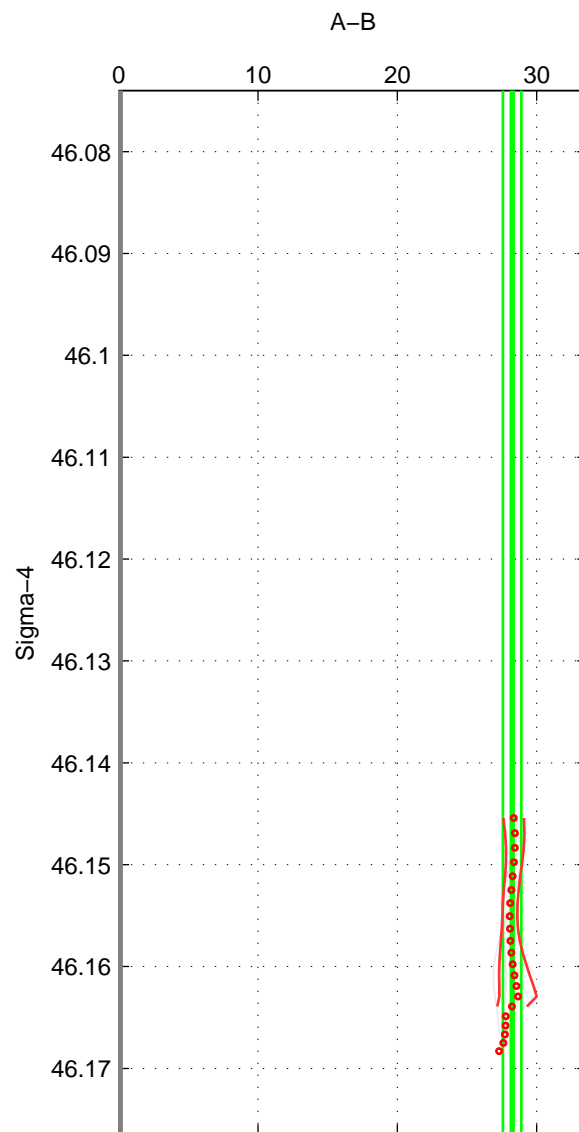

Cruise A (red). Date: Mar 2008 Cruisename: 129-06AQ20080210

Cruise B (blue). Date: Apr 1995 Cruisename: 320-74JC19950320

*** "Favourite" values are means of spaces 1 2 3.

	Offset	O.StDev	Ratio	R.Stdev	Rating
SIGMA:	28.249	0.661	1.013	0.000	3
THETA:	28.352	0.858	1.013	0.000	3
DEPTH:	28.107	0.765	1.013	0.000	3
FAV. :	28.236	0.761	1.013	0.000	3

Profiles of A: 10
 Profiles of B: 1
 Diff profs : 5
 WMoffset (A-B): 28.2493
 WMoffset stdev: 0.66118
 WMratio (A/B): 1.0127
 WMratio stdev: 0.00029754

Quality (1-5): 3

Profiles of A: 10
 Profiles of B: 1
 Diff profs : 5
 WMoffset (A-B): 28.3519
 WMoffset stdev: 0.85804
 WMratio (A/B): 1.0128
 WMratio stdev: 0.000386

Quality (1-5): 3

Profiles of A: 10
 Profiles of B: 1
 Diff profs : 5
 WMoffset (A-B): 28.1066
 WMoffset stdev: 0.76451
 WMratio (A/B): 1.0126
 WMratio stdev: 0.00034399

Quality (1-5): 3