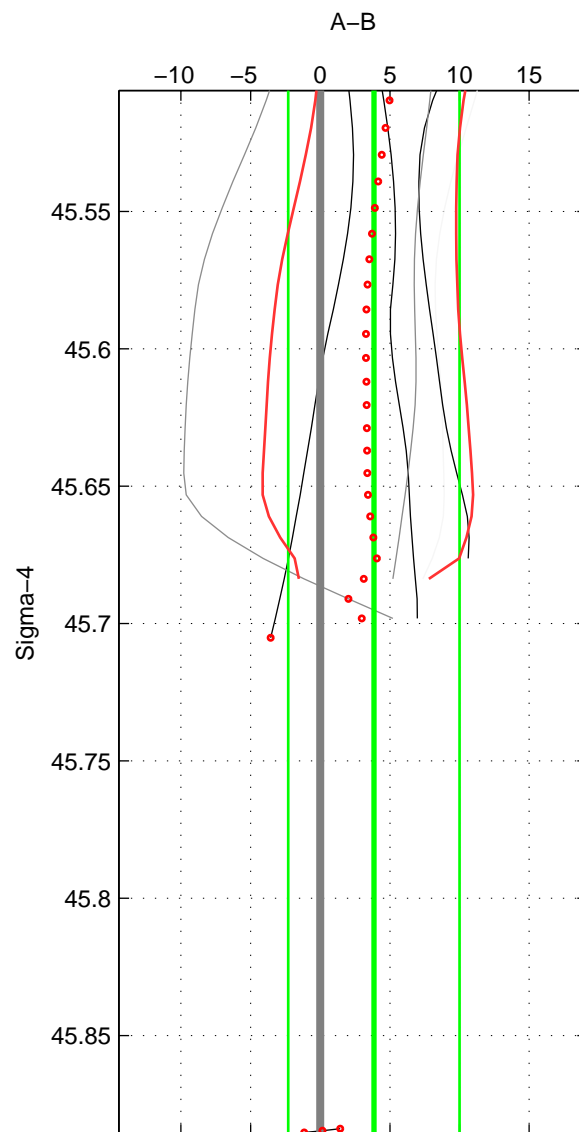

Cruise A (red). Date: Jun 2001 Cruisename: 591-49NZ20010604  
 Cruise B (blue). Date: Jun 2006 Cruisename: 711-49UP20060607

\*\*\* "Favourite" values are means of spaces 1 2.

	Offset	O.StDev	Ratio	R.Stdev	Rating
SIGMA:	3.851	6.155	1.002	0.003	4
THETA:	3.907	5.974	1.002	0.003	4
DEPTH:	1.789	2.170	1.001	0.001	3
FAV. :	3.879	6.064	1.002	0.003	4

Profiles of A: 9  
 Profiles of B: 5  
 Diff profs : 6  
 WMoffset (A-B): 3.8511  
 WMoffset stdev: 6.1552  
 WMratio (A/B): 1.0016  
 WMratio stdev: 0.0025852

Quality (1-5): 4

Profiles of A: 9  
 Profiles of B: 5  
 Diff profs : 6  
 WMoffset (A-B): 3.9069  
 WMoffset stdev: 5.9738  
 WMratio (A/B): 1.0016  
 WMratio stdev: 0.0025094

Quality (1-5): 4

Profiles of A: 9  
 Profiles of B: 5  
 Diff profs : 6  
 WMoffset (A-B): 1.7887  
 WMoffset stdev: 2.1695  
 WMratio (A/B): 1.0008  
 WMratio stdev: 0.00091688

Quality (1-5): 3

Please note that statistics are bad.