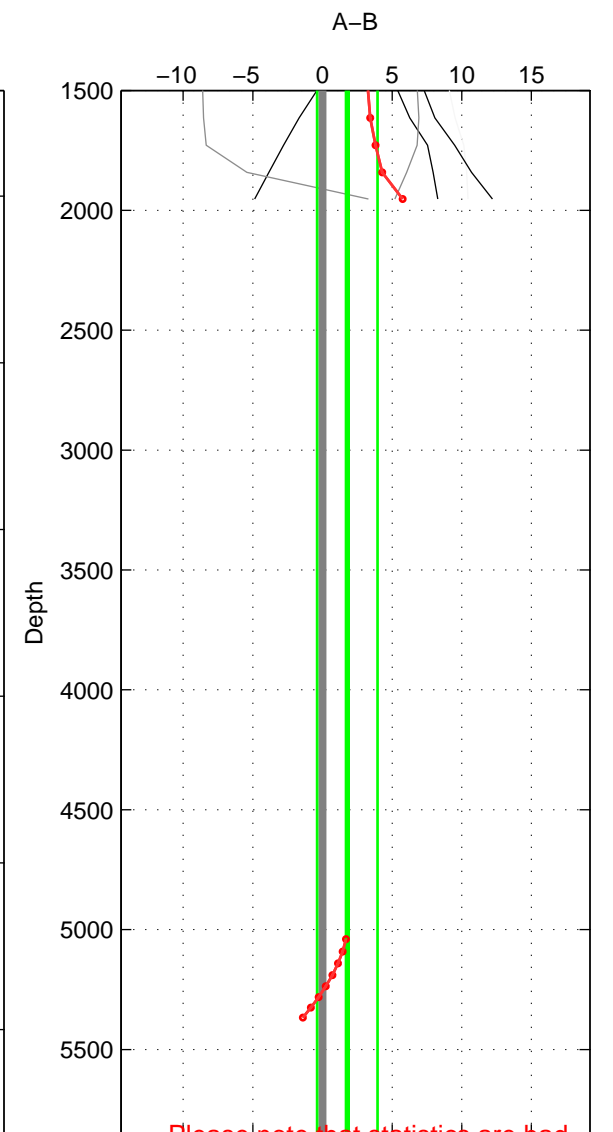

Cruise A (red). Date: Jun 2001 Cruisename: 591-49NZ20010604  
 Cruise B (blue). Date: Jun 2006 Cruisename: 711-49UP20060607

\*\*\* "Favourite" values are means of spaces 1 2.

	Offset	O.StDev	Ratio	R.Stdev	Rating
SIGMA:	3.851	6.155	1.002	0.003	4
THETA:	3.907	5.974	1.002	0.003	4
DEPTH:	1.789	2.170	1.001	0.001	3
FAV. :	3.879	6.064	1.002	0.003	4

Profiles of A: 9  
 Profiles of B: 5  
 Diff profs : 6  
 WMoffset (A-B): 3.8511  
 WMoffset stdev: 6.1552  
 WMratio (A/B): 1.0016  
 WMratio stdev: 0.0025852

Quality (1-5): 4

Profiles of A: 9  
 Profiles of B: 5  
 Diff profs : 6  
 WMoffset (A-B): 3.9069  
 WMoffset stdev: 5.9738  
 WMratio (A/B): 1.0016  
 WMratio stdev: 0.0025094

Quality (1-5): 4

Profiles of A: 9  
 Profiles of B: 5  
 Diff profs : 6  
 WMoffset (A-B): 1.7887  
 WMoffset stdev: 2.1695  
 WMratio (A/B): 1.0008  
 WMratio stdev: 0.00091688

Quality (1-5): 3

Please note that statistics are bad.