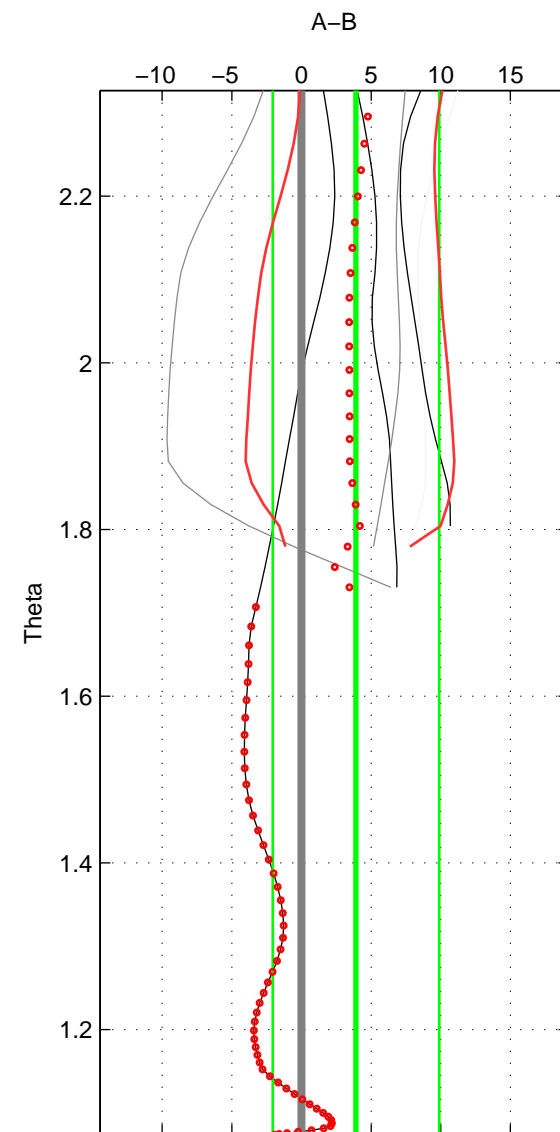

Cruise A (red). Date: Jun 2001 Cruisename: 591-49NZ20010604  
 Cruise B (blue). Date: Jun 2006 Cruisename: 711-49UP20060607

\*\*\* "Favourite" values are means of spaces 1 2.

	Offset	O.StDev	Ratio	R.Stdev	Rating
SIGMA:	3.851	6.155	1.002	0.003	4
THETA:	3.907	5.974	1.002	0.003	4
DEPTH:	1.789	2.170	1.001	0.001	3
FAV. :	3.879	6.064	1.002	0.003	4

Profiles of A: 9  
 Profiles of B: 5  
 Diff profs : 6  
 WMoffset (A-B): 3.8511  
 WMoffset stdev: 6.1552  
 WMratio (A/B): 1.0016  
 WMratio stdev: 0.0025852

Quality (1-5): 4

Profiles of A: 9  
 Profiles of B: 5  
 Diff profs : 6  
 WMoffset (A-B): 3.9069  
 WMoffset stdev: 5.9738  
 WMratio (A/B): 1.0016  
 WMratio stdev: 0.0025094

Quality (1-5): 4

Profiles of A: 9  
 Profiles of B: 5  
 Diff profs : 6  
 WMoffset (A-B): 1.7887  
 WMoffset stdev: 2.1695  
 WMratio (A/B): 1.0008  
 WMratio stdev: 0.00091688

Quality (1-5): 3

Please note that statistics are bad.