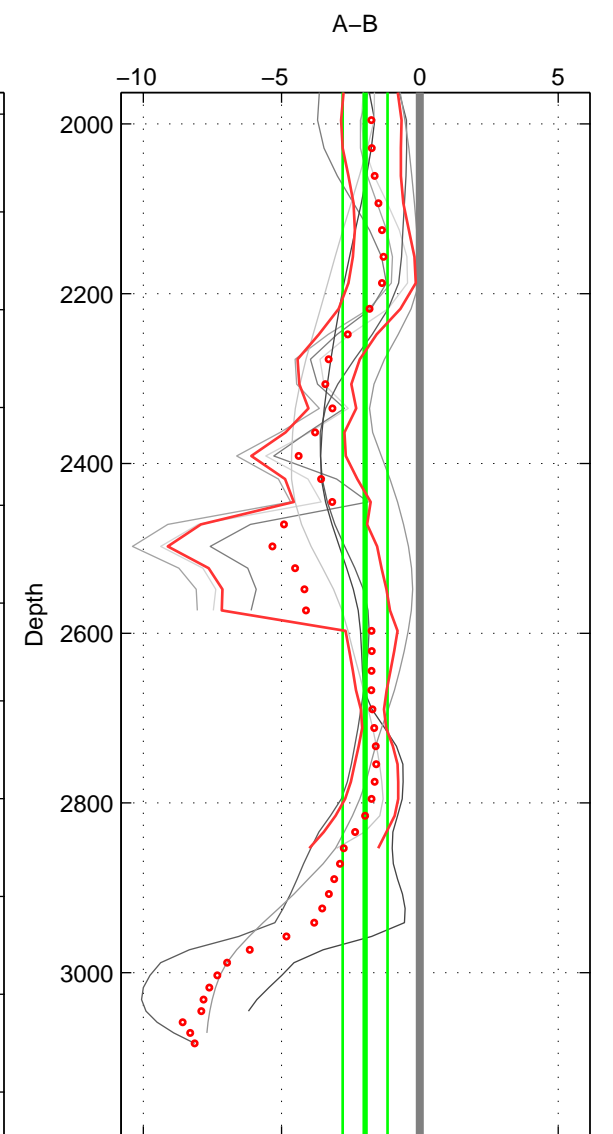

Cruise A (red). Date: Sep 1991 Cruisename: 141-06MT19910902

Cruise B (blue). Date: Jul 1997 Cruisename: 154-06MT19970707

\*\*\* "Favourite" values are means of spaces 1 2 3.

	Offset	O.StDev	Ratio	R.Stdev	Rating
SIGMA:	-3.703	0.810	0.998	0.000	2
THETA:	-4.922	1.130	0.998	0.001	2
DEPTH:	-1.979	0.810	0.999	0.000	2
FAV.:	-3.535	0.917	0.998	0.000	2

Profiles of A: 3  
 Profiles of B: 4  
 Diff profs : 7  
 WMoffset (A-B): -3.7028  
 WMoffset stdev: 0.80957  
 WMratio (A/B): 0.99828  
 WMratio stdev: 0.00037551

Quality (1-5): 2

Profiles of A: 3  
 Profiles of B: 4  
 Diff profs : 7  
 WMoffset (A-B): -4.922  
 WMoffset stdev: 1.1303  
 WMratio (A/B): 0.99771  
 WMratio stdev: 0.00052383

Quality (1-5): 2

Profiles of A: 3  
 Profiles of B: 4  
 Diff profs : 7  
 WMoffset (A-B): -1.9793  
 WMoffset stdev: 0.8103  
 WMratio (A/B): 0.99908  
 WMratio stdev: 0.00037599

Quality (1-5): 2