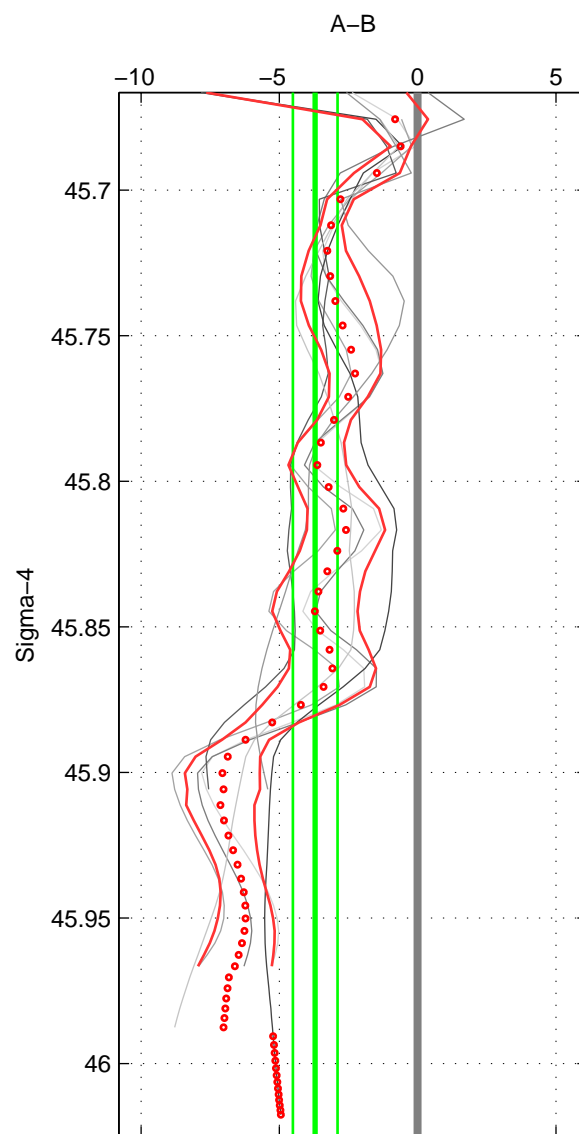

Cruise A (red). Date: Sep 1991 Cruisename: 141-06MT19910902

Cruise B (blue). Date: Jul 1997 Cruisename: 154-06MT19970707

\*\*\* "Favourite" values are means of spaces 1 2 3.

	Offset	O.StDev	Ratio	R.Stdev	Rating
SIGMA:	-3.703	0.810	0.998	0.000	2
THETA:	-4.922	1.130	0.998	0.001	2
DEPTH:	-1.979	0.810	0.999	0.000	2
FAV.:	-3.535	0.917	0.998	0.000	2

Profiles of A: 3  
 Profiles of B: 4  
 Diff profs : 7  
 WMoffset (A-B): -3.7028  
 WMoffset stdev: 0.80957  
 WMratio (A/B): 0.99828  
 WMratio stdev: 0.00037551

Quality (1-5): 2

Profiles of A: 3  
 Profiles of B: 4  
 Diff profs : 7  
 WMoffset (A-B): -4.922  
 WMoffset stdev: 1.1303  
 WMratio (A/B): 0.99771  
 WMratio stdev: 0.00052383

Quality (1-5): 2

Profiles of A: 3  
 Profiles of B: 4  
 Diff profs : 7  
 WMoffset (A-B): -1.9793  
 WMoffset stdev: 0.8103  
 WMratio (A/B): 0.99908  
 WMratio stdev: 0.00037599

Quality (1-5): 2