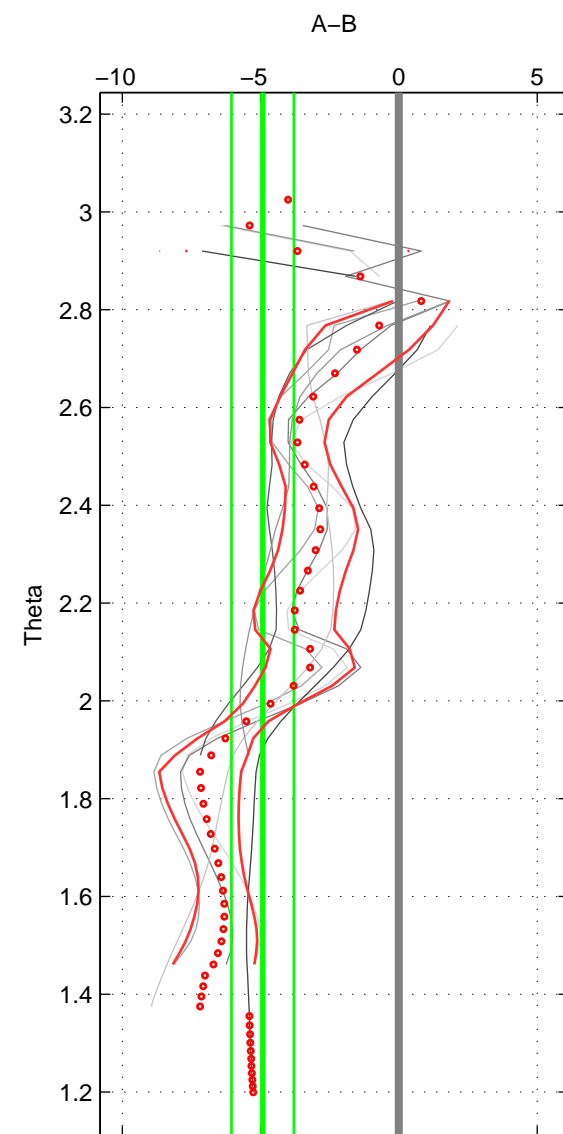

Cruise A (red). Date: Sep 1991 Cruisename: 141-06MT19910902

Cruise B (blue). Date: Jul 1997 Cruisename: 154-06MT19970707

\*\*\* "Favourite" values are means of spaces 1 2 3.

	Offset	O.StDev	Ratio	R.Stdev	Rating
SIGMA:	-3.703	0.810	0.998	0.000	2
THETA:	-4.922	1.130	0.998	0.001	2
DEPTH:	-1.979	0.810	0.999	0.000	2
FAV.:	-3.535	0.917	0.998	0.000	2

Profiles of A: 3  
 Profiles of B: 4  
 Diff profs : 7  
 WMoffset (A-B): -3.7028  
 WMoffset stdev: 0.80957  
 WMratio (A/B): 0.99828  
 WMratio stdev: 0.00037551

Quality (1-5): 2

Profiles of A: 3  
 Profiles of B: 4  
 Diff profs : 7  
 WMoffset (A-B): -4.922  
 WMoffset stdev: 1.1303  
 WMratio (A/B): 0.99771  
 WMratio stdev: 0.00052383

Quality (1-5): 2

Profiles of A: 3  
 Profiles of B: 4  
 Diff profs : 7  
 WMoffset (A-B): -1.9793  
 WMoffset stdev: 0.8103  
 WMratio (A/B): 0.99908  
 WMratio stdev: 0.00037599

Quality (1-5): 2