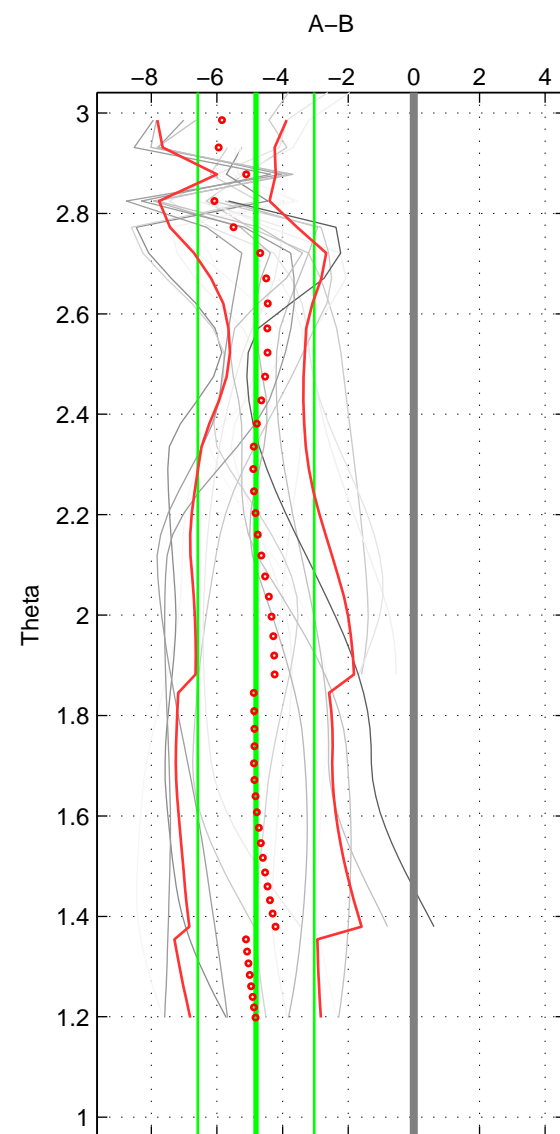

Cruise A (red). Date: Jul 1997 Cruisename: 154-06MT19970707

Cruise B (blue). Date: Sep 2005 Cruisename: 291-64PE20050907

*** "Favourite" values are means of spaces 1 2 3.

	Offset	O.StDev	Ratio	R.Stdev	Rating
SIGMA:	-4.288	0.812	0.998	0.000	4
THETA:	-4.807	1.775	0.998	0.001	4
DEPTH:	-4.532	1.262	0.998	0.001	4
FAV.:	-4.542	1.283	0.998	0.001	4

Profiles of A: 4
 Profiles of B: 6
 Diff profs : 17
 WMoffset (A-B): -4.2881
 WMoffset stdev: 0.8115
 WMratio (A/B): 0.99801
 WMratio stdev: 0.00037553

Quality (1-5): 4

Profiles of A: 4
 Profiles of B: 6
 Diff profs : 17
 WMoffset (A-B): -4.8071
 WMoffset stdev: 1.7748
 WMratio (A/B): 0.99777
 WMratio stdev: 0.00082135

Quality (1-5): 4

Profiles of A: 4
 Profiles of B: 6
 Diff profs : 17
 WMoffset (A-B): -4.5316
 WMoffset stdev: 1.2624
 WMratio (A/B): 0.9979
 WMratio stdev: 0.00058413

Quality (1-5): 4