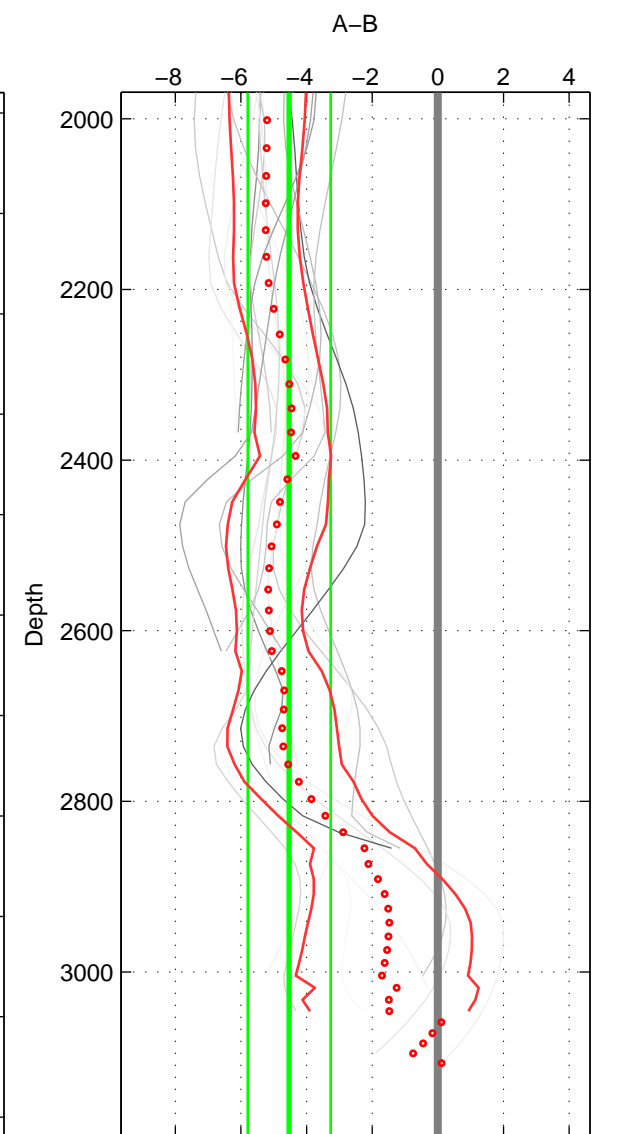

Cruise A (red). Date: Jul 1997 Cruisename: 154-06MT19970707

Cruise B (blue). Date: Sep 2005 Cruisename: 291-64PE20050907

*** "Favourite" values are means of spaces 1 2 3.

	Offset	O.StDev	Ratio	R.Stdev	Rating
SIGMA:	-4.288	0.812	0.998	0.000	4
THETA:	-4.807	1.775	0.998	0.001	4
DEPTH:	-4.532	1.262	0.998	0.001	4
FAV.:	-4.542	1.283	0.998	0.001	4

Profiles of A: 4
 Profiles of B: 6
 Diff profs : 17
 WMoffset (A-B): -4.2881
 WMoffset stdev: 0.8115
 WMratio (A/B): 0.99801
 WMratio stdev: 0.00037553

Quality (1-5): 4

Profiles of A: 4
 Profiles of B: 6
 Diff profs : 17
 WMoffset (A-B): -4.8071
 WMoffset stdev: 1.7748
 WMratio (A/B): 0.99777
 WMratio stdev: 0.00082135

Quality (1-5): 4

Profiles of A: 4
 Profiles of B: 6
 Diff profs : 17
 WMoffset (A-B): -4.5316
 WMoffset stdev: 1.2624
 WMratio (A/B): 0.9979
 WMratio stdev: 0.00058413

Quality (1-5): 4