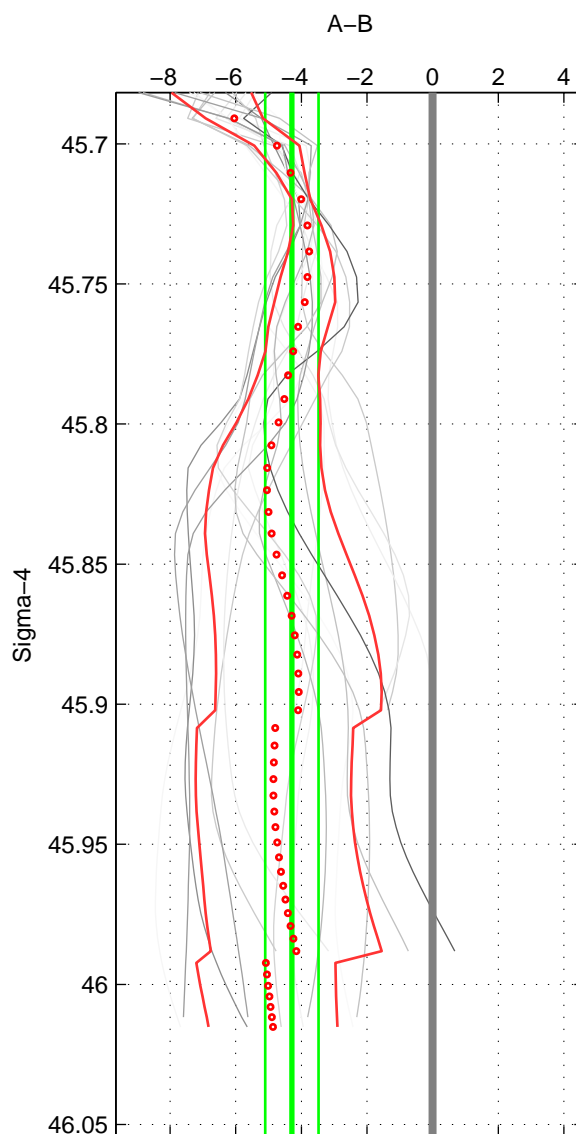

Cruise A (red). Date: Jul 1997 Cruisename: 154-06MT19970707

Cruise B (blue). Date: Sep 2005 Cruisename: 291-64PE20050907

*** "Favourite" values are means of spaces 1 2 3.

	Offset	O.StDev	Ratio	R.Stdev	Rating
SIGMA:	-4.288	0.812	0.998	0.000	4
THETA:	-4.807	1.775	0.998	0.001	4
DEPTH:	-4.532	1.262	0.998	0.001	4
FAV.:	-4.542	1.283	0.998	0.001	4

Profiles of A: 4
 Profiles of B: 6
 Diff profs : 17
 WMoffset (A-B): -4.2881
 WMoffset stdev: 0.8115
 WMratio (A/B): 0.99801
 WMratio stdev: 0.00037553

Quality (1-5): 4

Profiles of A: 4
 Profiles of B: 6
 Diff profs : 17
 WMoffset (A-B): -4.8071
 WMoffset stdev: 1.7748
 WMratio (A/B): 0.99777
 WMratio stdev: 0.00082135

Quality (1-5): 4

Profiles of A: 4
 Profiles of B: 6
 Diff profs : 17
 WMoffset (A-B): -4.5316
 WMoffset stdev: 1.2624
 WMratio (A/B): 0.9979
 WMratio stdev: 0.00058413

Quality (1-5): 4